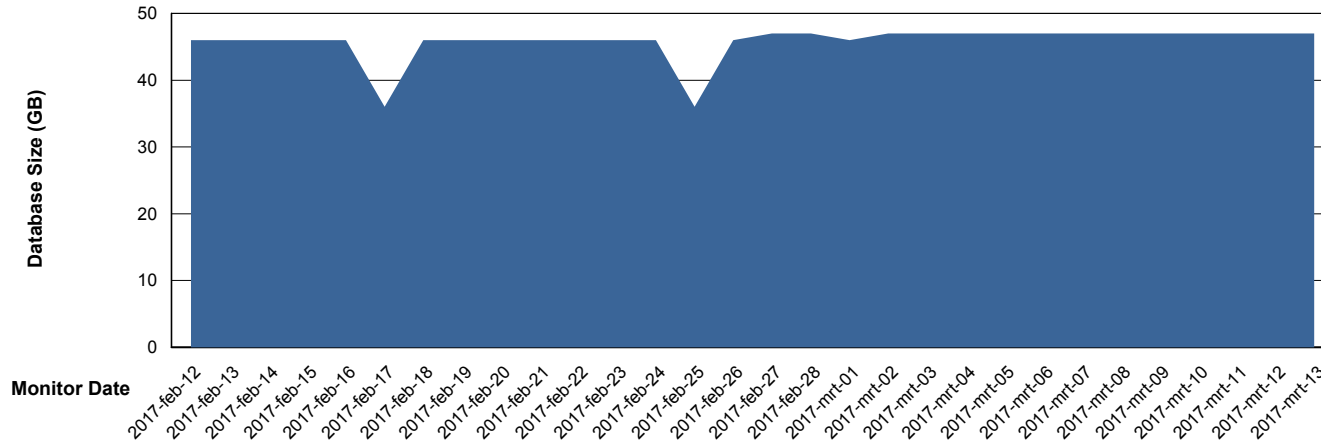

Weekly SLA Customer Report

Customer LLG_Production
Database ID 53

DATABASE SIZE LLGDB_Production

Database growth over last month

DATABASE SIZE LLGDBBI_Production

Database growth over last month

Weekly SLA Customer Report