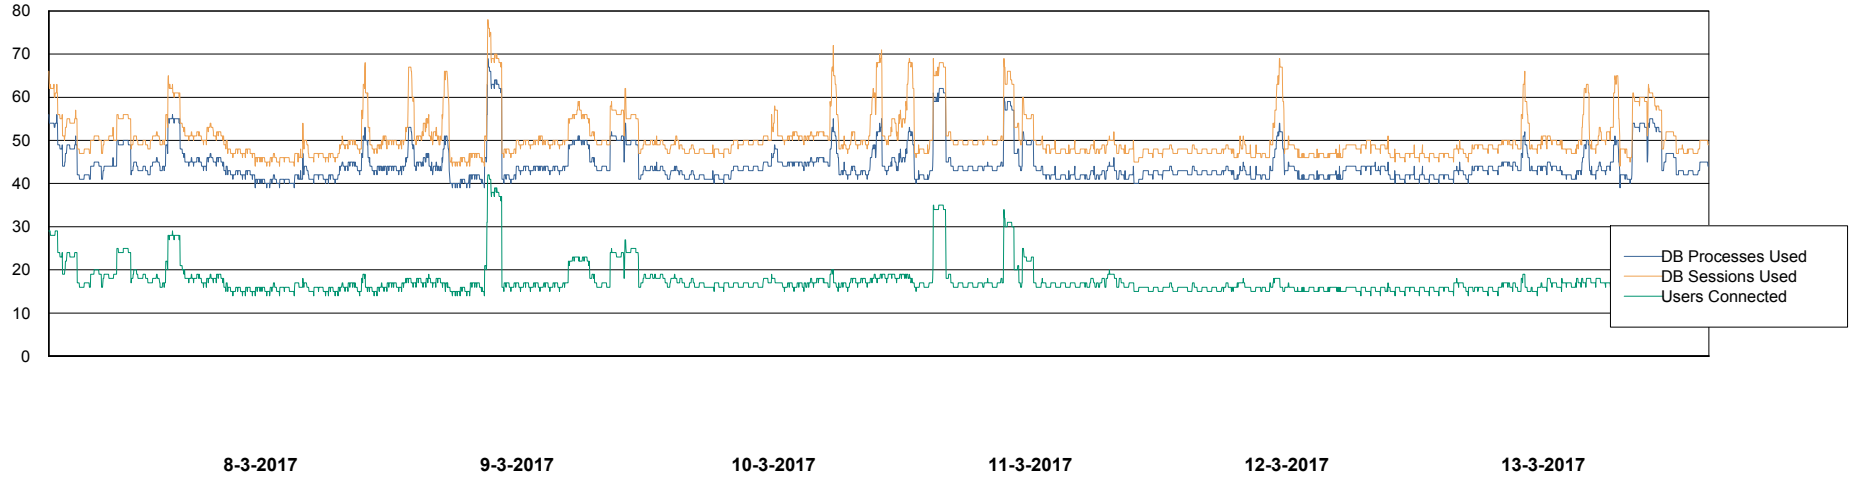

Database Performance LLGDB_Standby

DB Processes Max 520
DB Sessions Max 804

Weekly SLA Customer Report

Customer LLG_Production
Database ID 53

Database Performance LLGDBBI_Production

DB Processes Max 500
DB Sessions Max 780