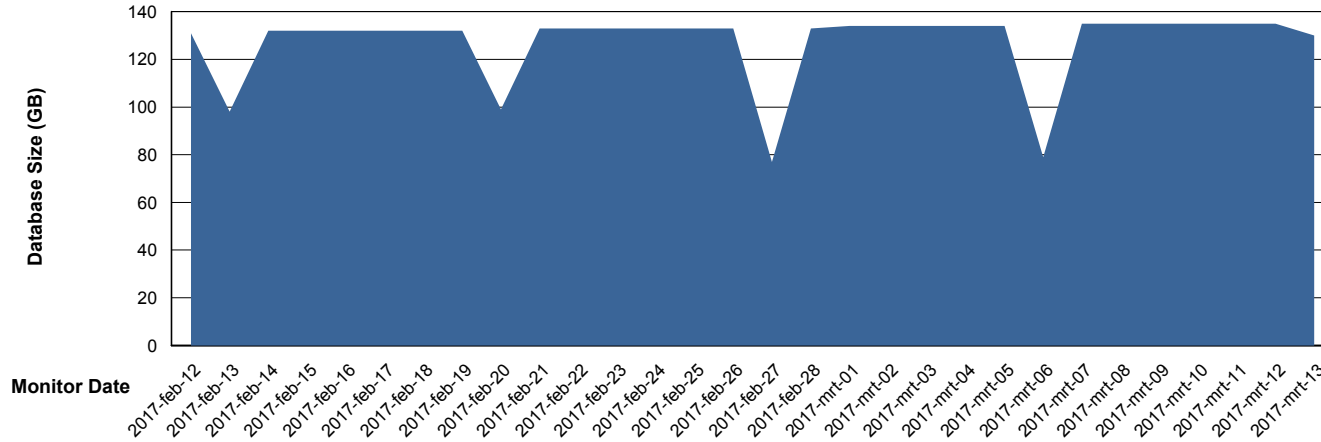

DATABASE SIZE LLGDB_Production

Database growth over last month