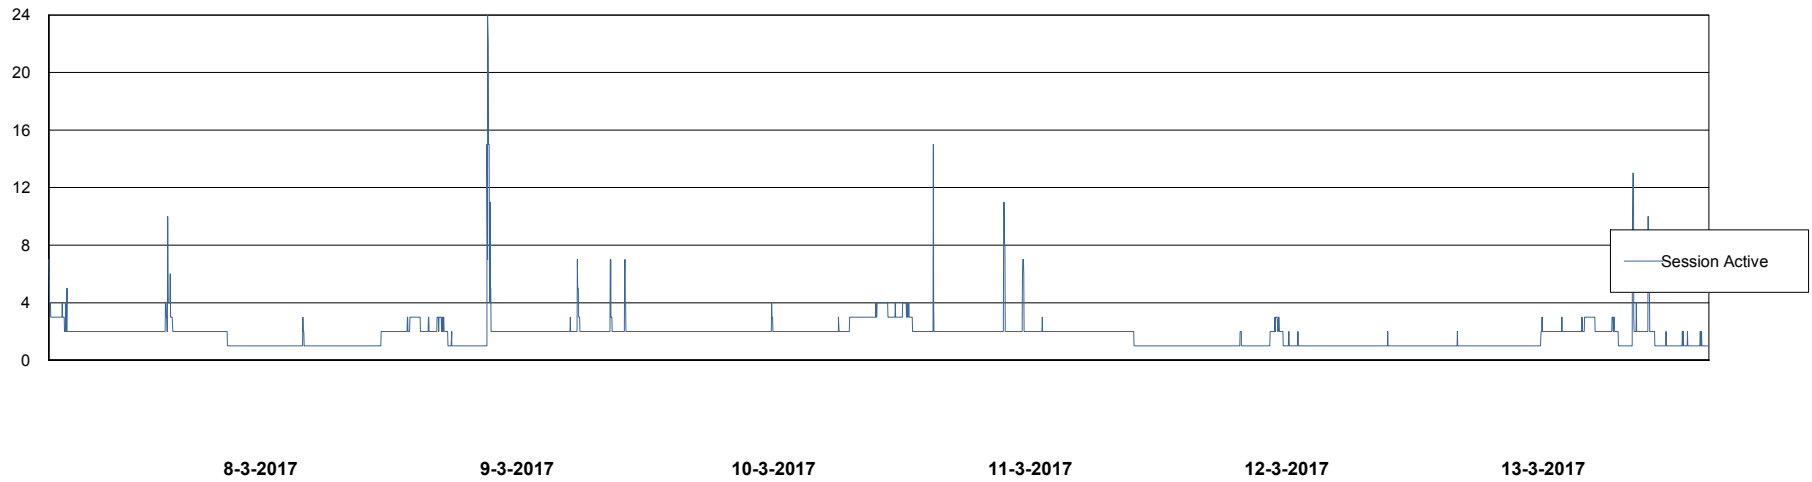

Database Performance LLGDB_Standby

DB Processes Max 520
DB Sessions Max 804

Weekly SLA Customer Report

Customer LLG_Production
Database ID 53

Database Performance LLGDBBI_Production

DB Processes Max 500
DB Sessions Max 780