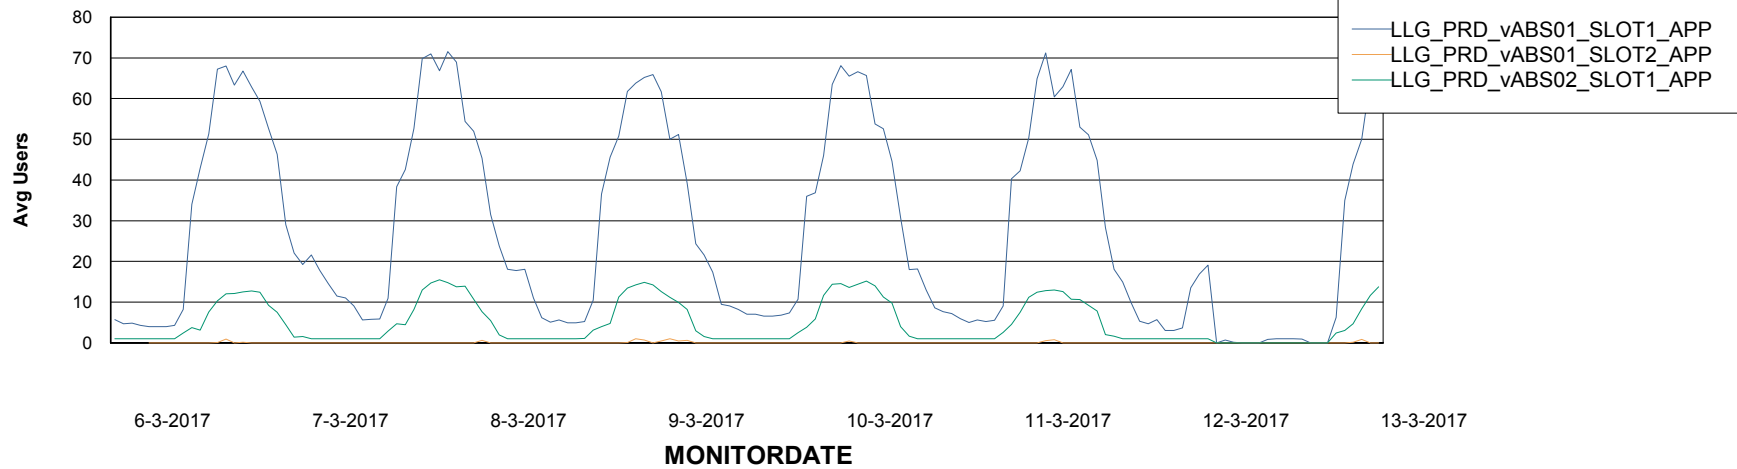

Weekly SLA Customer Report

Customer LLG_Production
Database ID 53

ABSSolute Application Server Services

Avg memory used per ABS Server Service

Avg users per day per ABS server

Weekly SLA Customer Report

Customer LLG_Production
Database ID 53