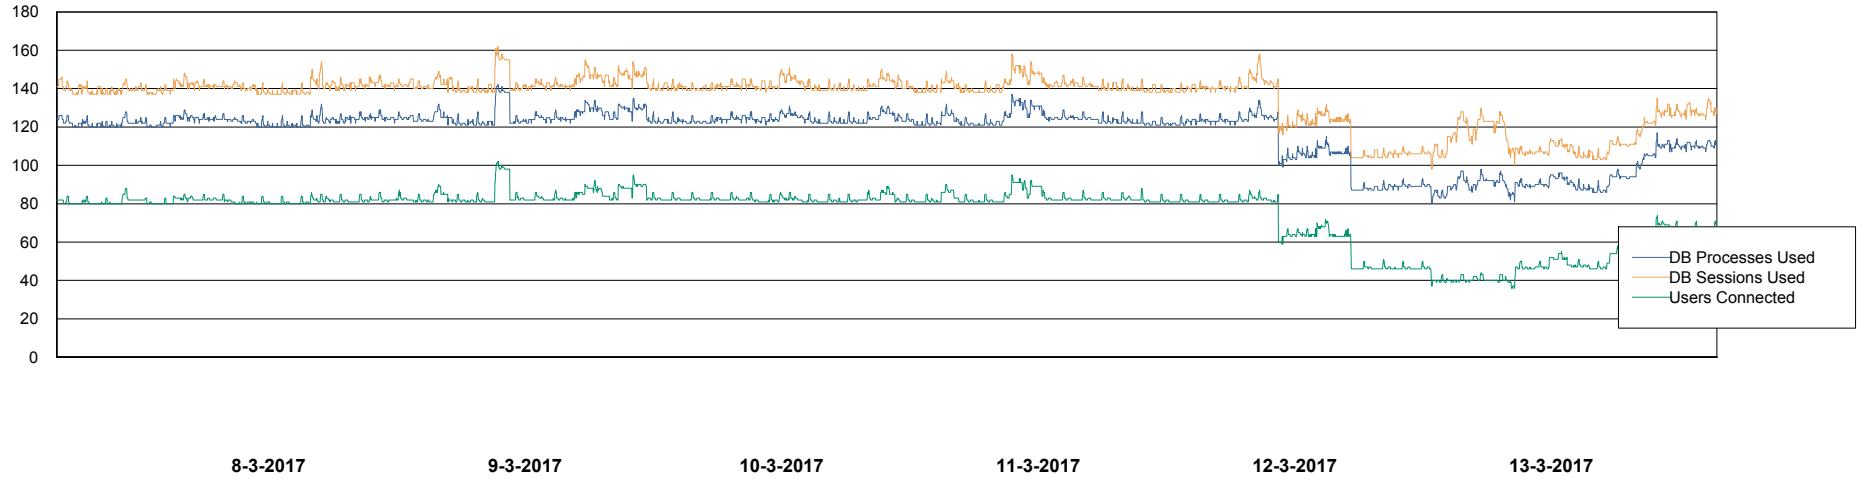

Database Performance LLGDB_Production

DB Processes Max 520
DB Sessions Max 804