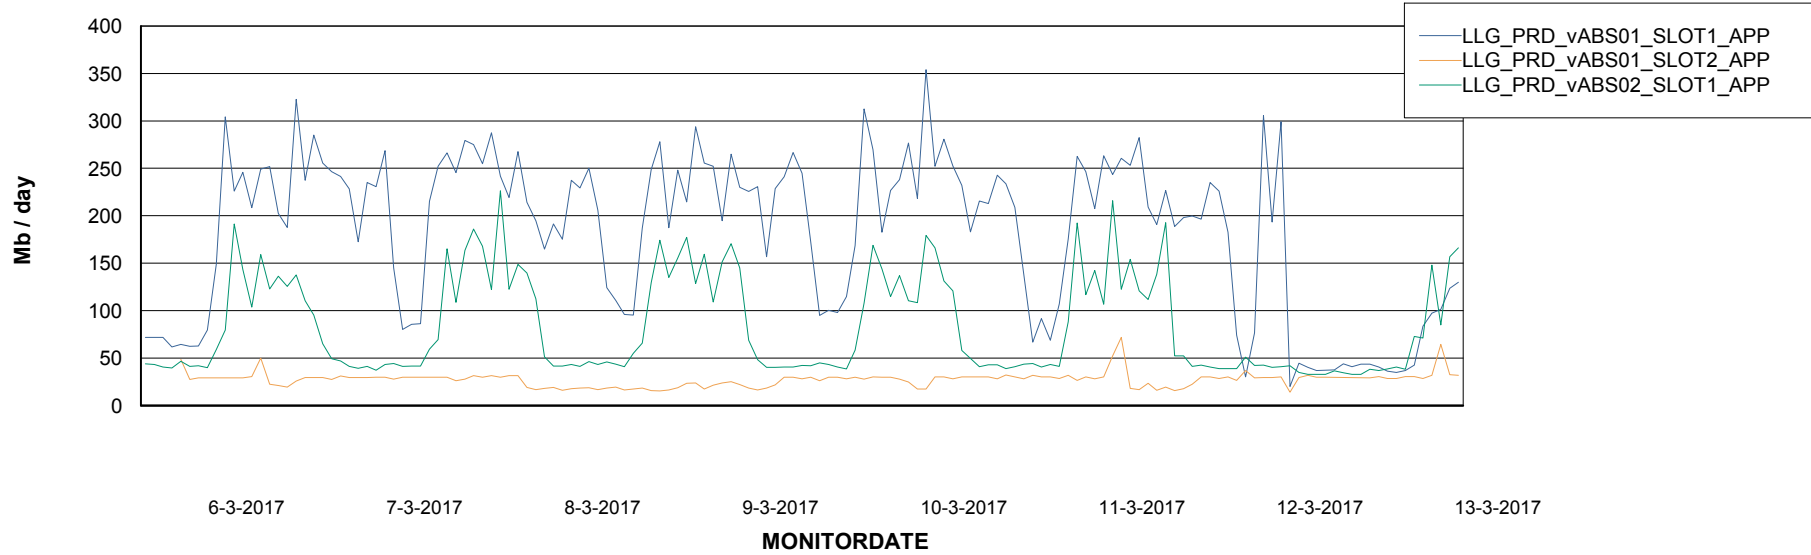

ABSSolute Application Server Services

Avg memory used per ABS Server Service