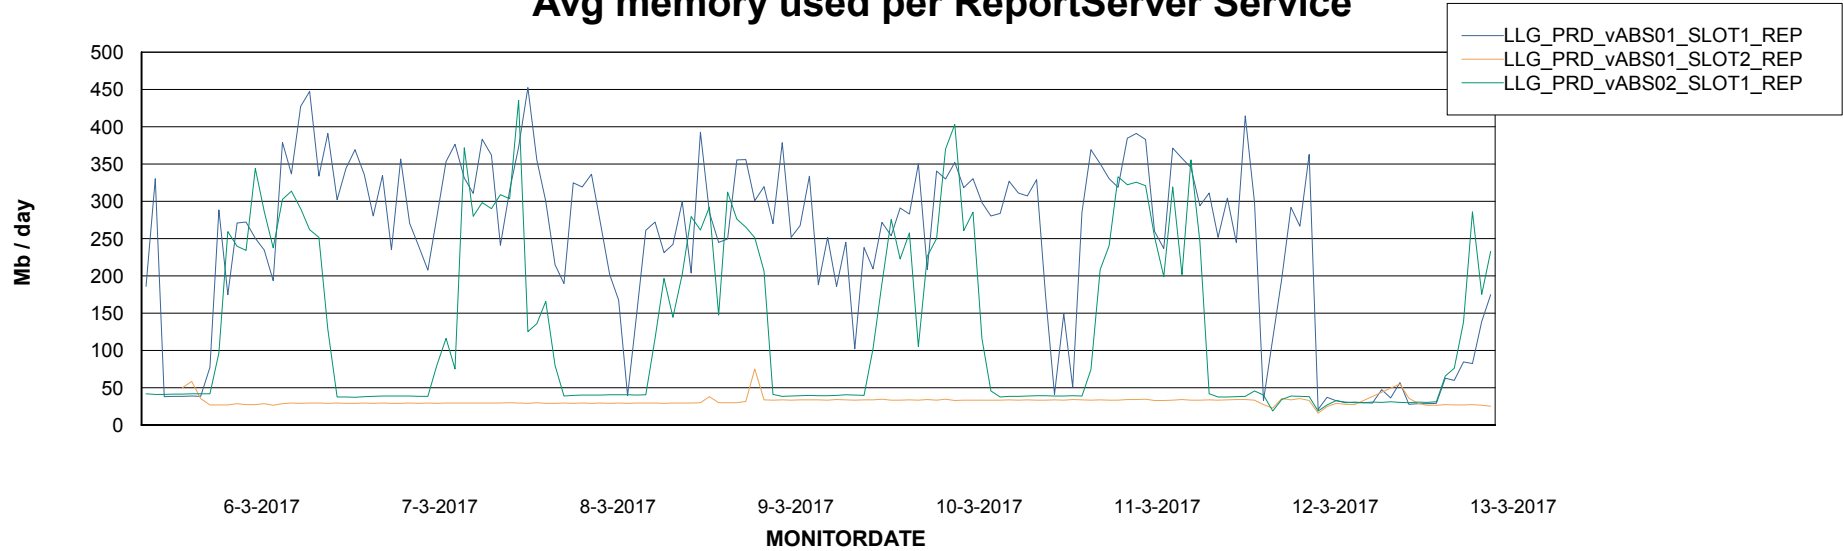

ABSSolute Application ReportServer Services

Avg memory used per ReportServer Service