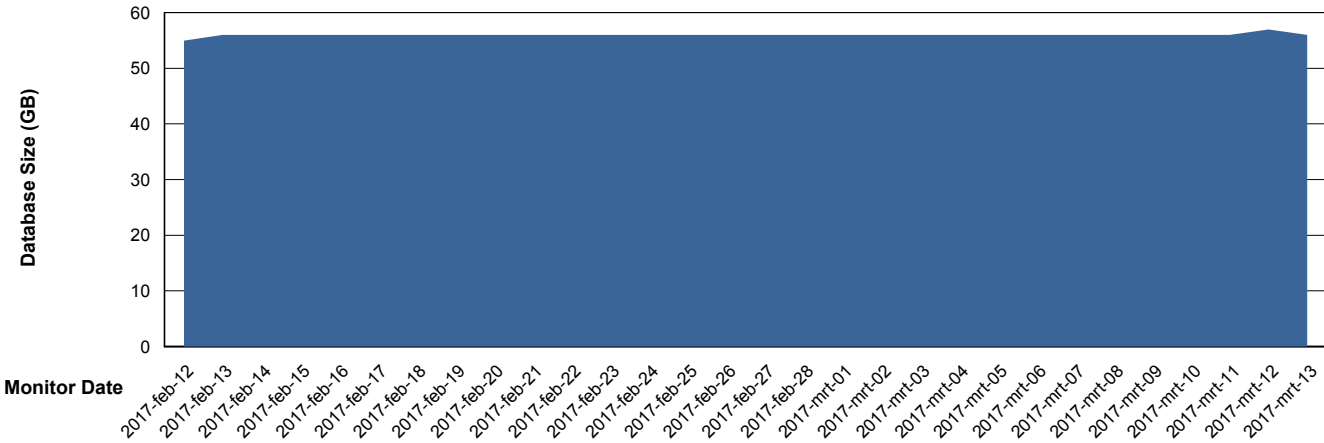

Database growth over last month

Database Tablespace		JWRDB_Production		
Date	Tablespace Name	Filesize (Gb)	Usedsize (Gb)	Percentage free
13-3-2017	ABSDATA	21	17	19
	INDX	46	38	17
12-3-2017	ABSDATA	21	17	19
	INDX	46	38	17
11-3-2017	ABSDATA	21	17	19
	INDX	46	38	17
10-3-2017	ABSDATA	21	17	19
	INDX	46	38	17
9-3-2017	ABSDATA	21	17	19
	INDX	46	38	17
8-3-2017	ABSDATA	21	17	19
	INDX	46	38	17
7-3-2017	ABSDATA	21	17	19
	INDX	46	38	17