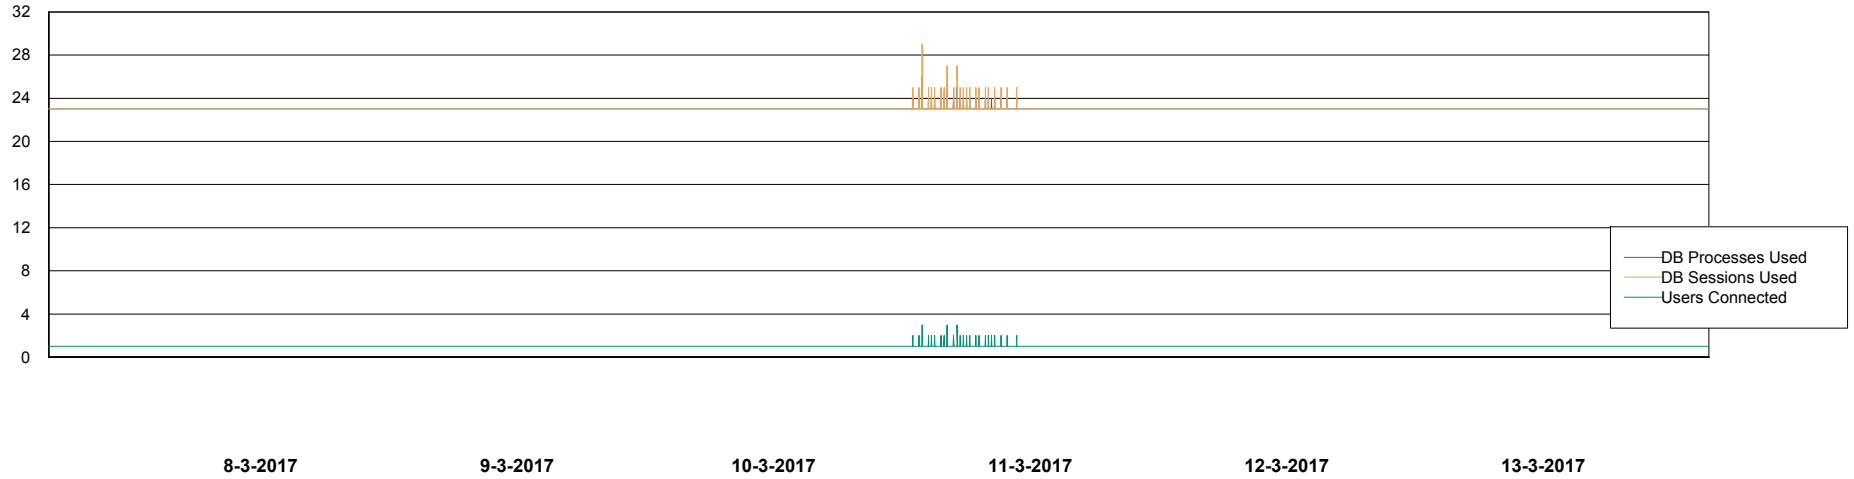

Database Performance JWRDB_Standby

DB Processes Max 150
DB Sessions Max 248