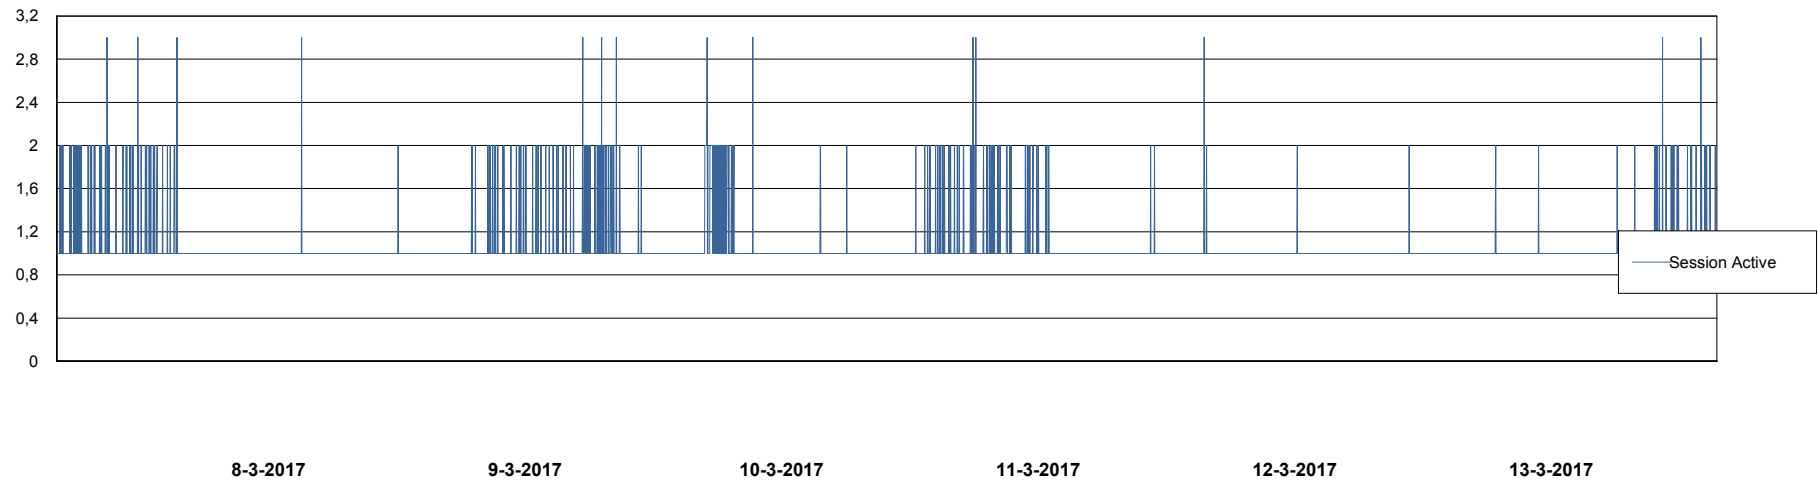

Database Performance JWRDB_Production

DB Processes Max 150
DB Sessions Max 248