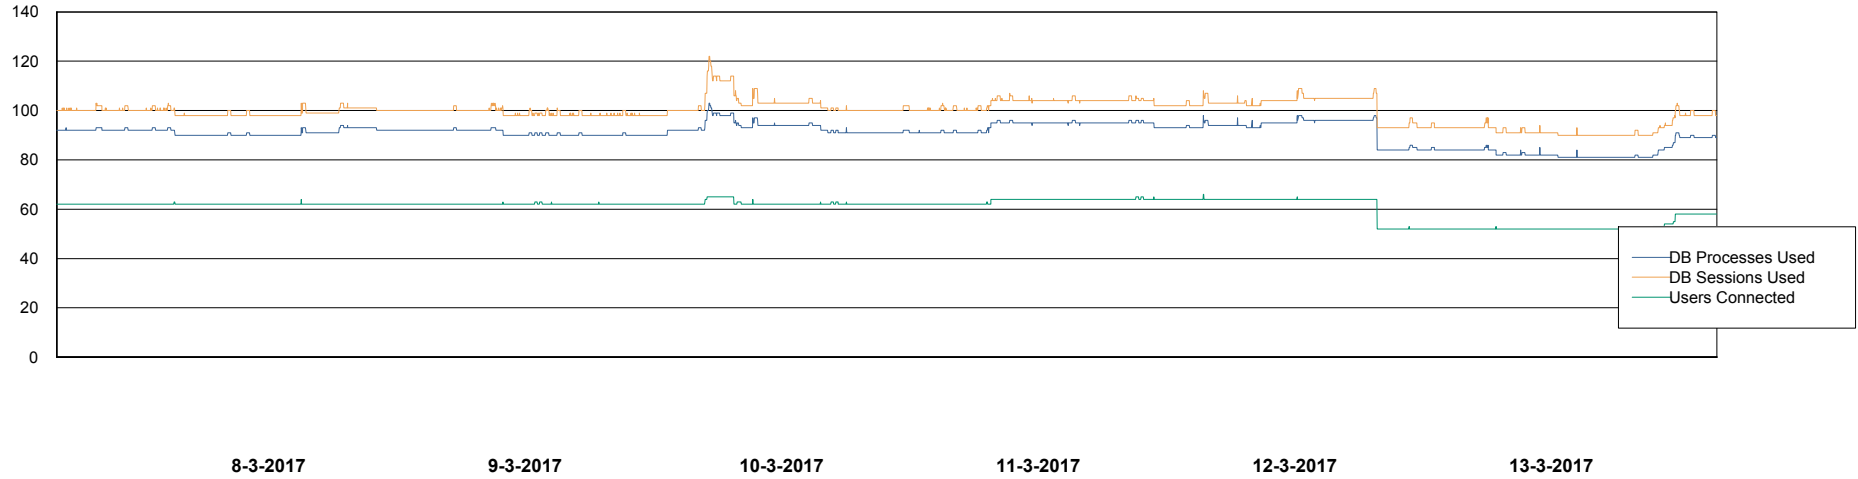

Database Performance JWRDB_Production

DB Processes Max 150
DB Sessions Max 248