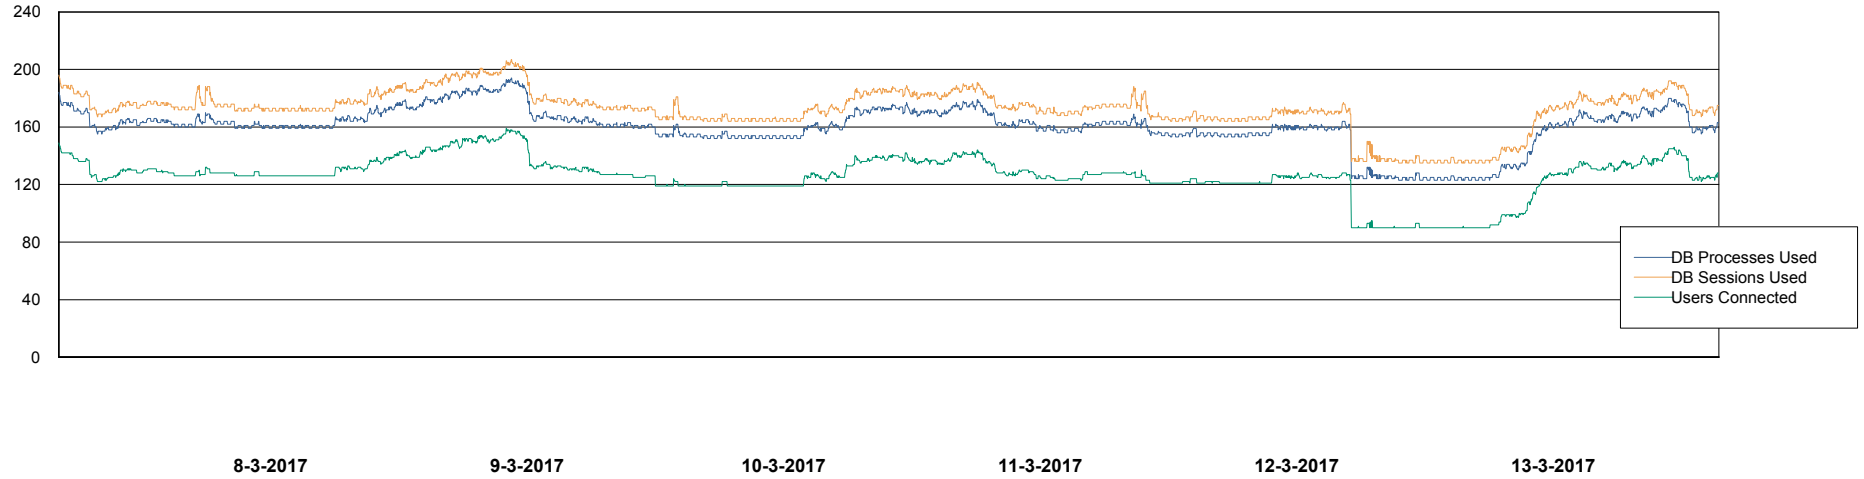

Database Performance CSCDB_Production

DB Processes Max 500
DB Sessions Max 800