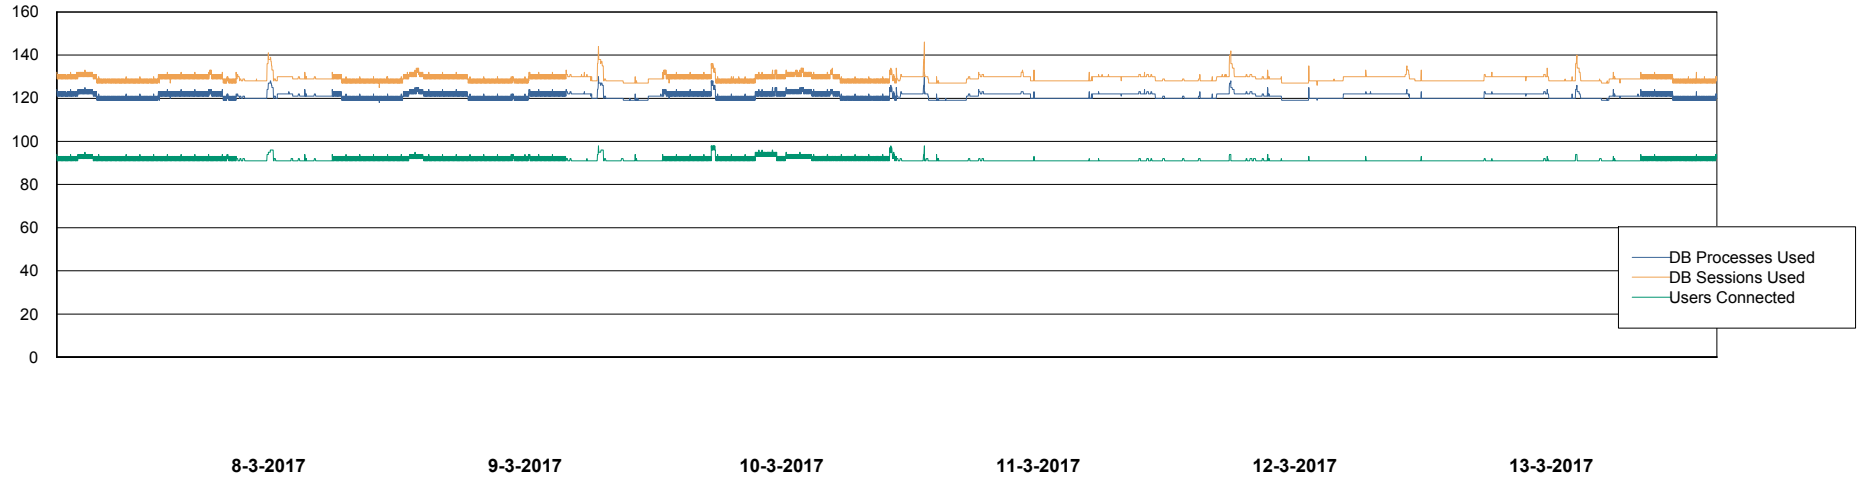

Harddisk Usage CIW_PRD_ORACLE2

	Free disk space on c: (%)	Total disk space on c: (Gb)	Free disk space on d: (%)	Total disk space on d: (Gb)	Free disk space on e: (%)	Total disk space on e: (Gb)
13-3-2017	59	555	98	558	80	558
12-3-2017	59	555	98	558	80	558
11-3-2017	59	555	98	558	80	558
10-3-2017	59	555	98	558	80	558
9-3-2017	59	555	98	558	81	558
8-3-2017	59	555	98	558	81	558
7-3-2017	59	555	98	558	81	558

Weekly SLA Customer Report

Customer CIW Production
Database ID 45

Database Performance CIWDB_Production

DB Processes Max 150
DB Sessions Max 248

Weekly SLA Customer Report

Customer CIW Production
Database ID 45