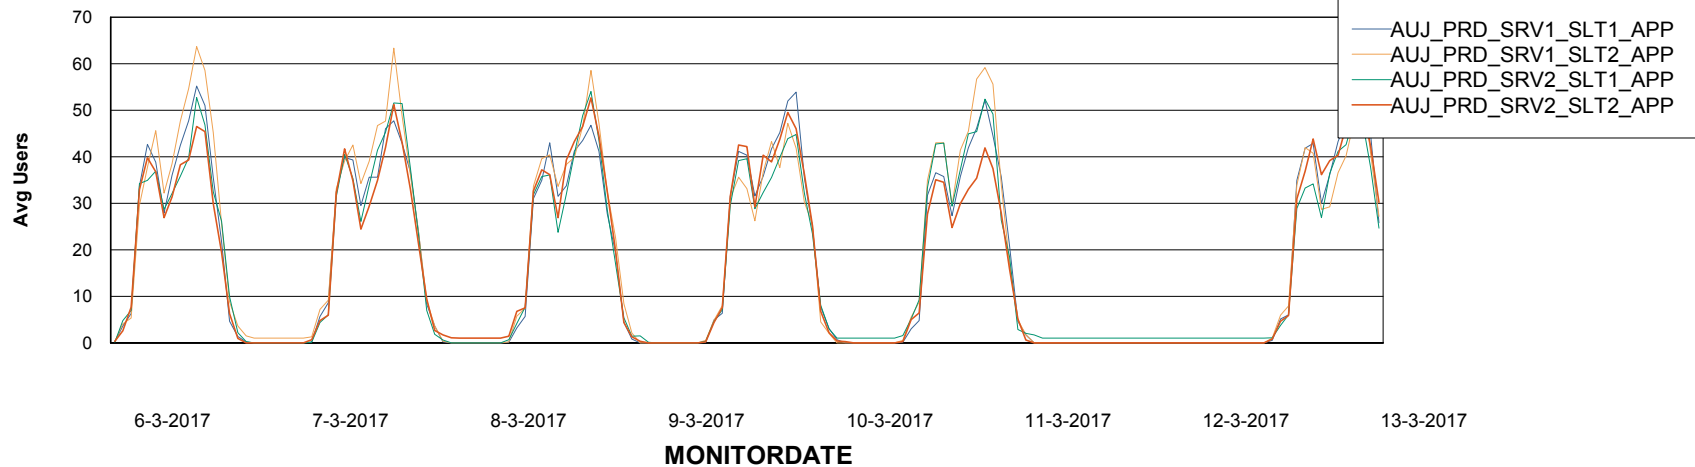

Avg users per day per ABS server