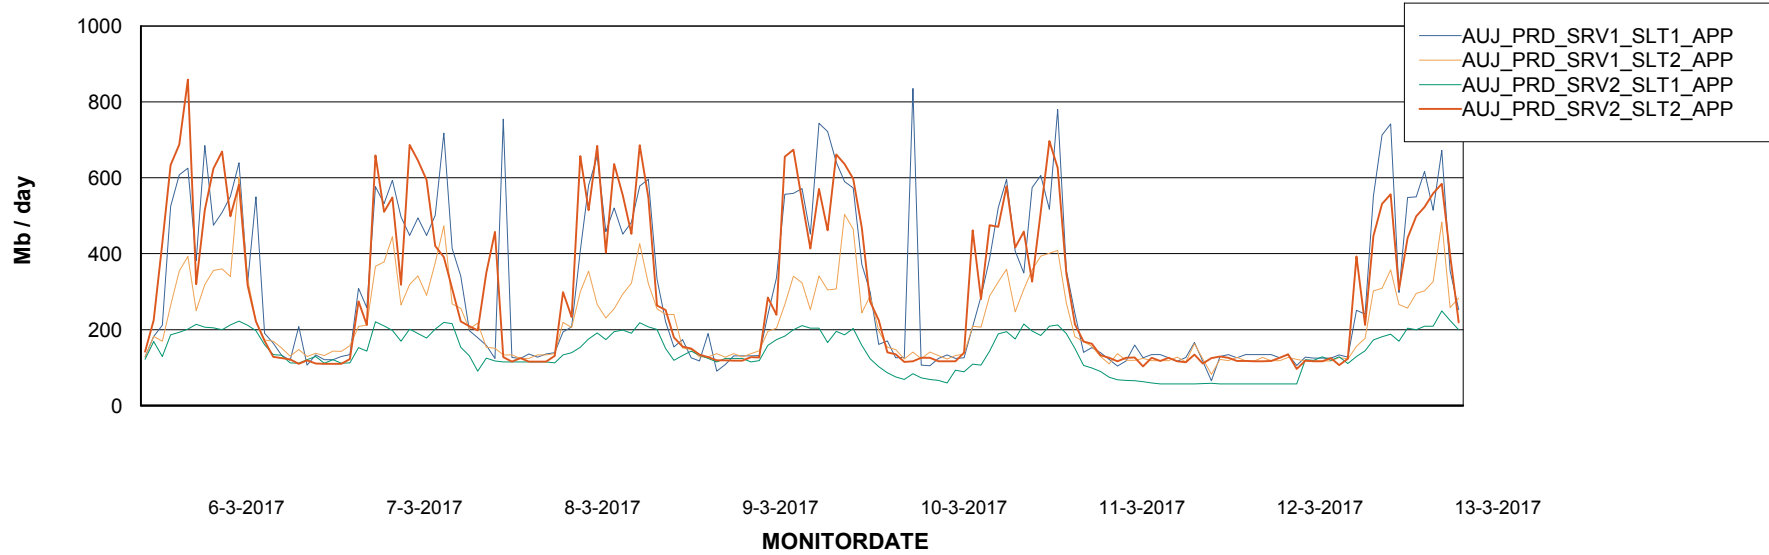

Standby Database Health AUJ_Production

Recovery lag for last 7 days

Weekly SLA Customer Report

Customer AUJ_Production
Database ID 41

ABSolute Application Server Services

Avg memory used per ABS Server Service