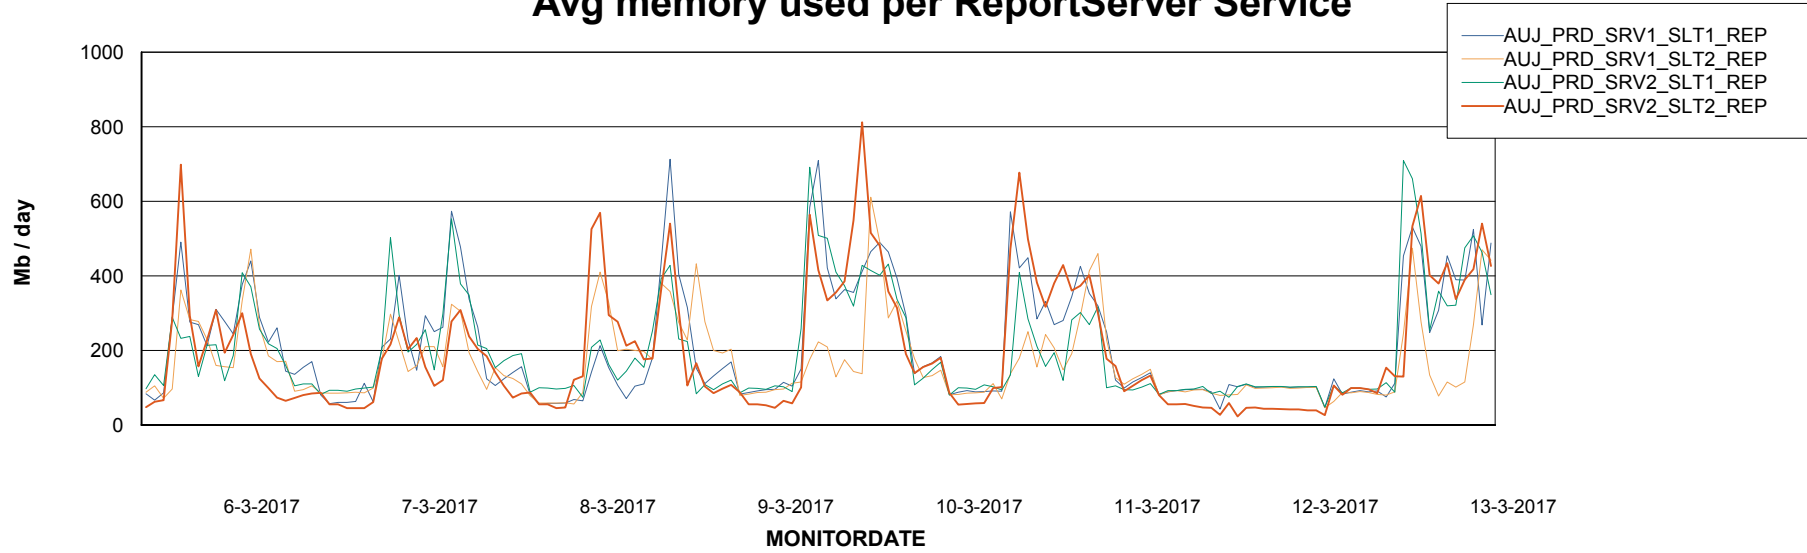

Avg users per day per ABS server

Weekly SLA Customer Report

Customer AUJ_Production
Database ID 41

ABSolute Application ReportServer Services

Avg memory used per ReportServer Service

Weekly SLA Customer Report