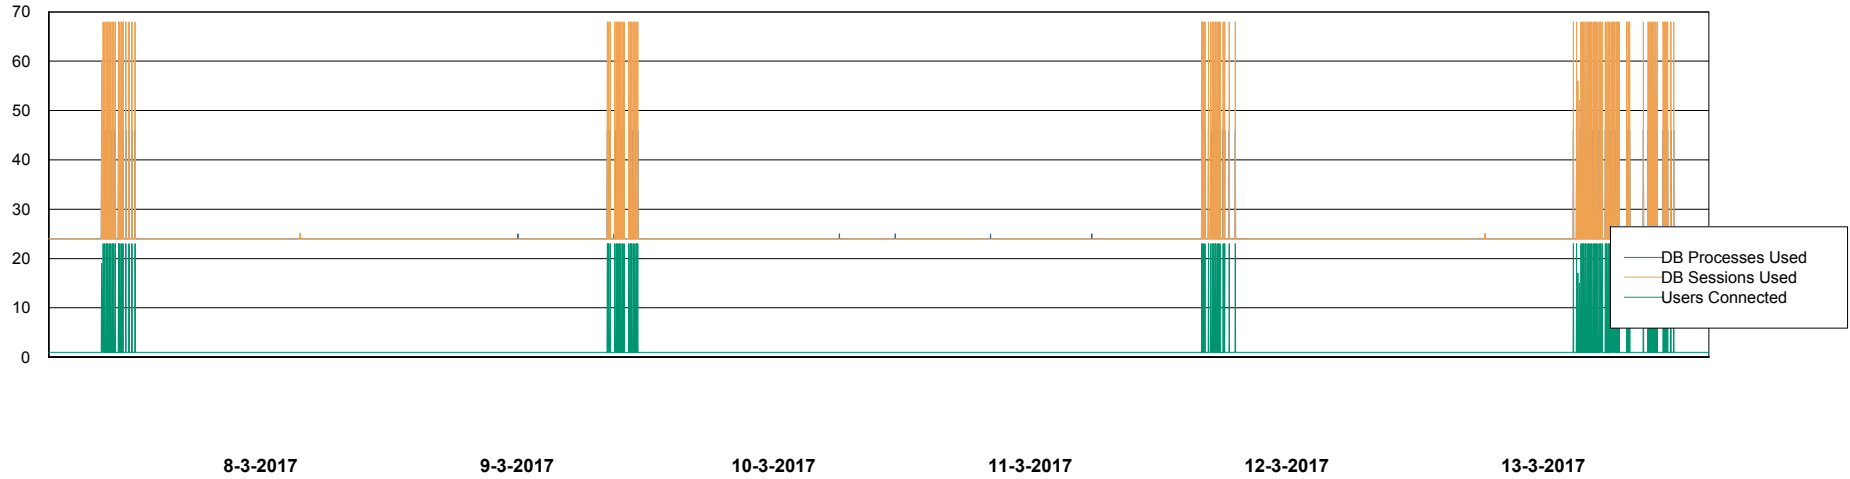

Database Performance AUJ_DB5_Standby

DB Processes Max 300
DB Sessions Max 480