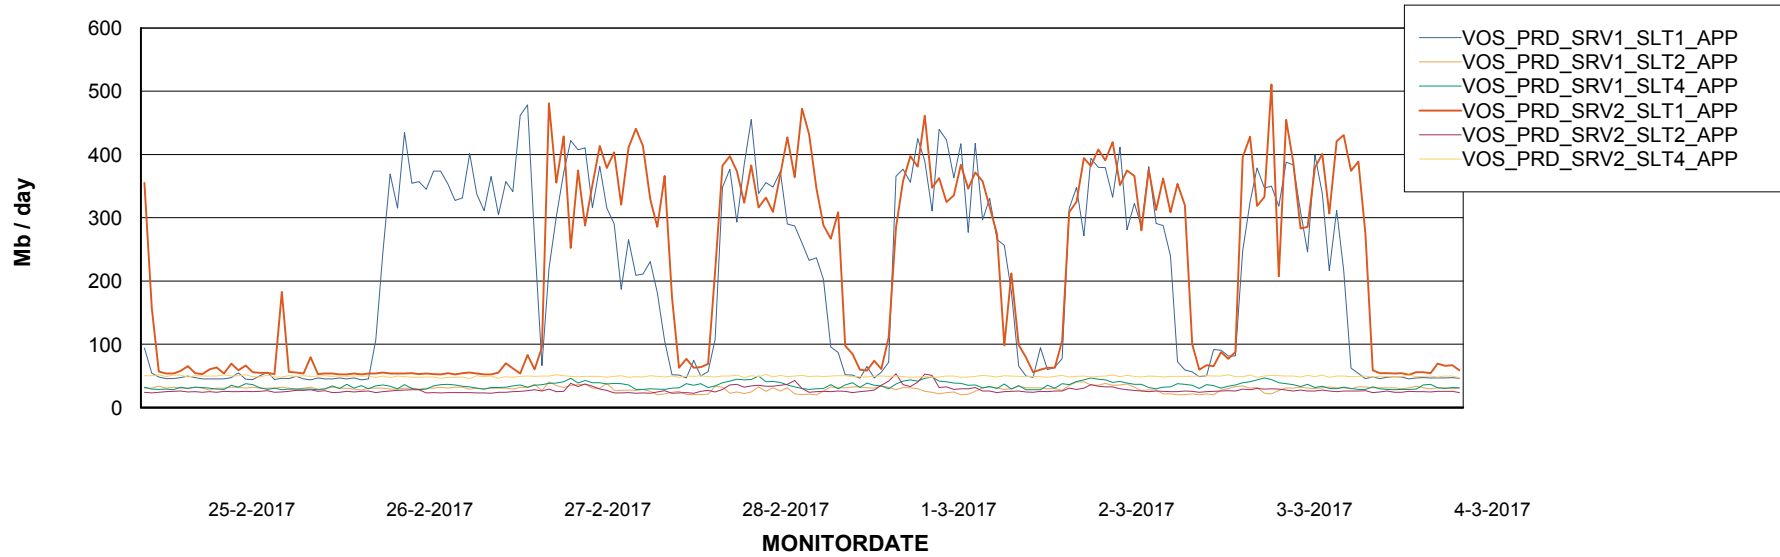

ABSSolute Application Server Services

Avg memory used per ABS Server Service