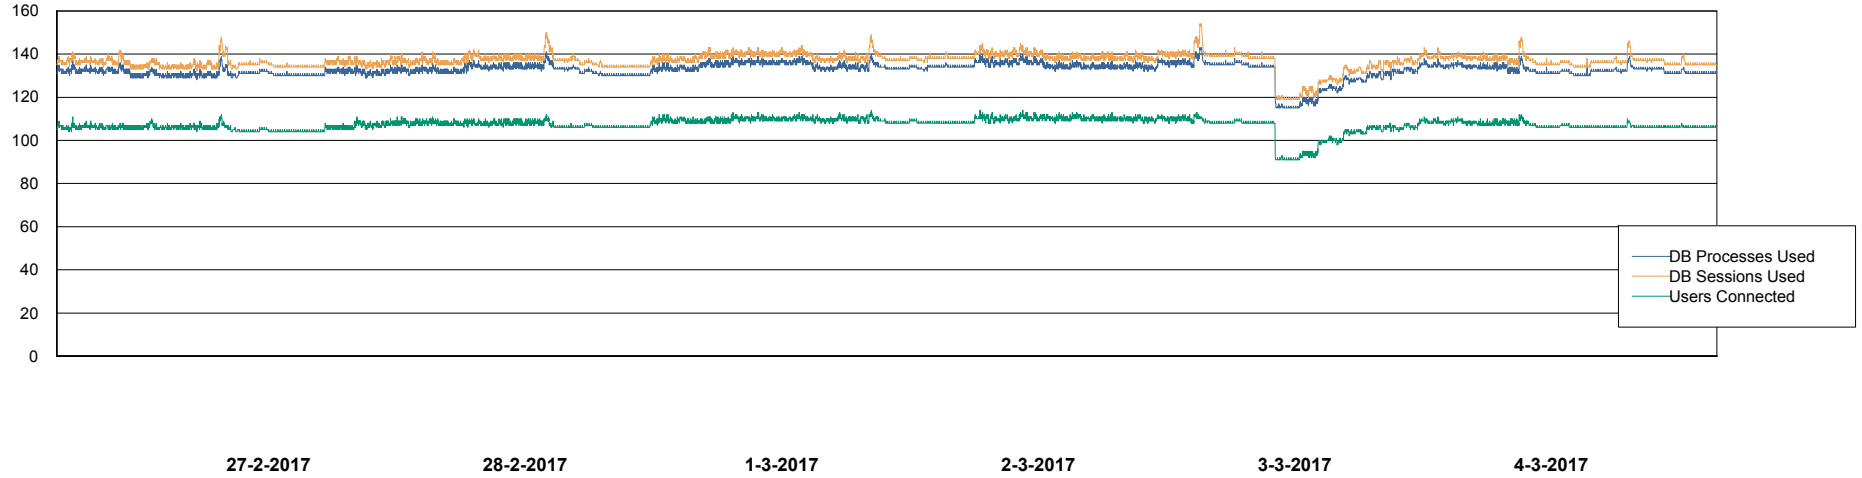

Database Performance VOSDB_Production

DB Processes Max 150
DB Sessions Max 248