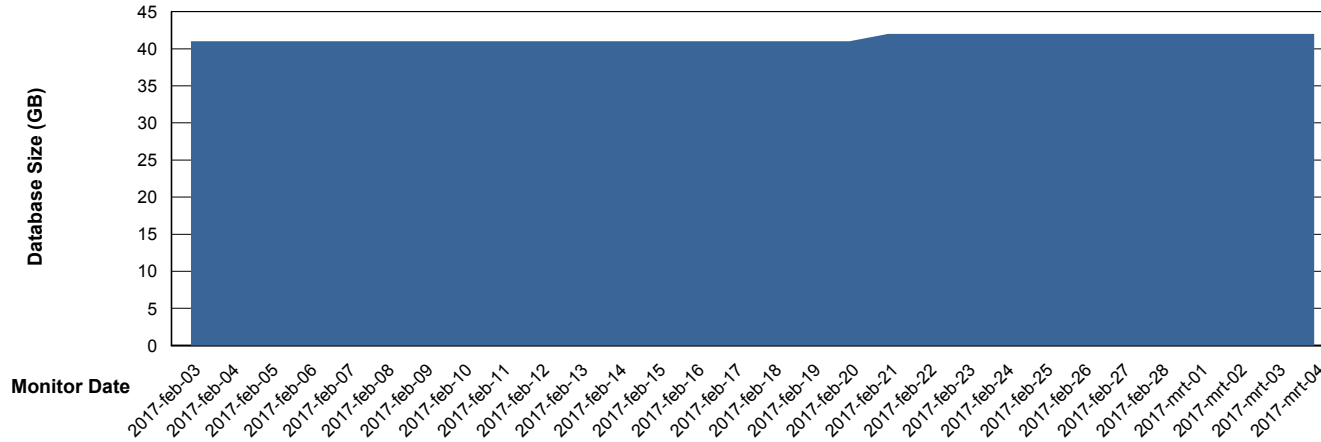

Database Performance VOSDB_Production

DB Processes Max 150
DB Sessions Max 248

Weekly SLA Customer Report

Customer VOS_Production
Database ID 68

DATABASE SIZE VOSBIDB_Production

Database growth over last month