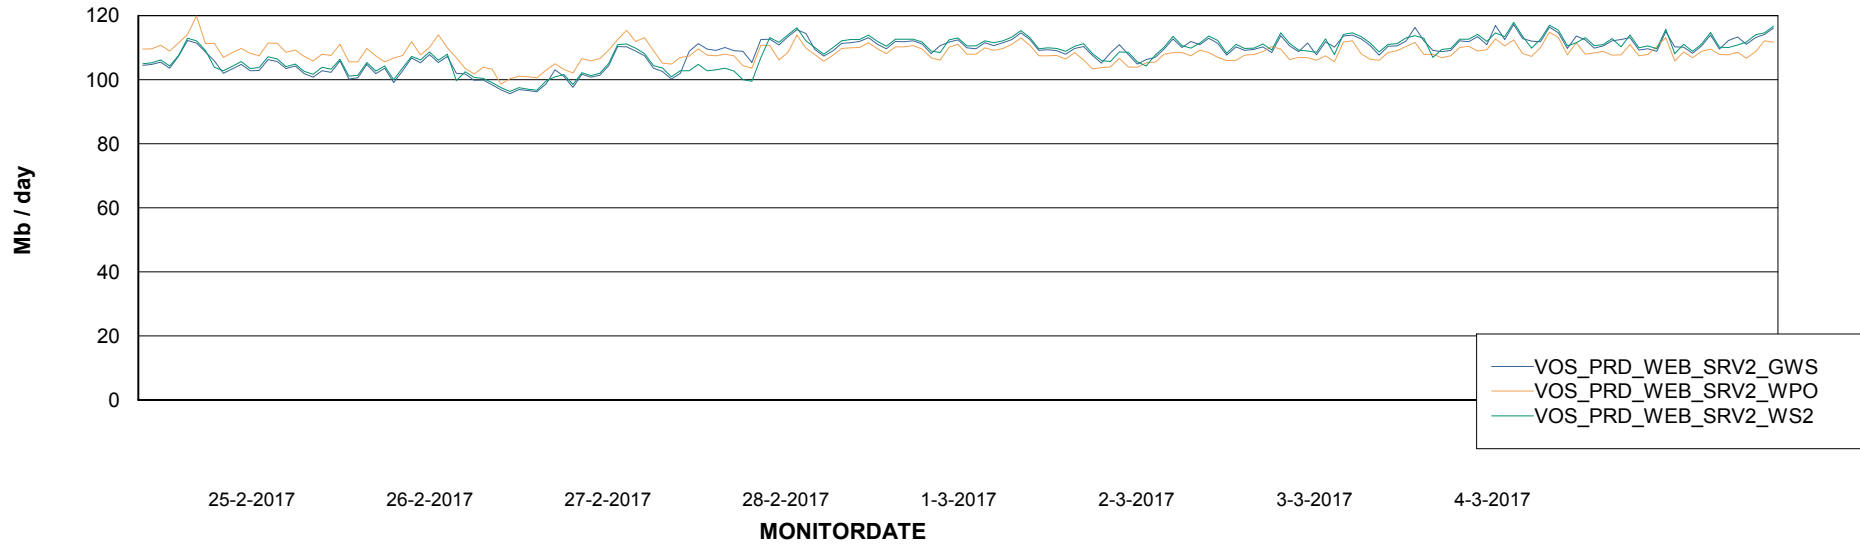

ABSSolute Application ReportServer Services

Avg memory used per ReportServer Service

Weekly SLA Customer Report

Customer VOS_Production
Database ID 68

ABSSolute Web Component Services

Avg memory used per ABS Web component