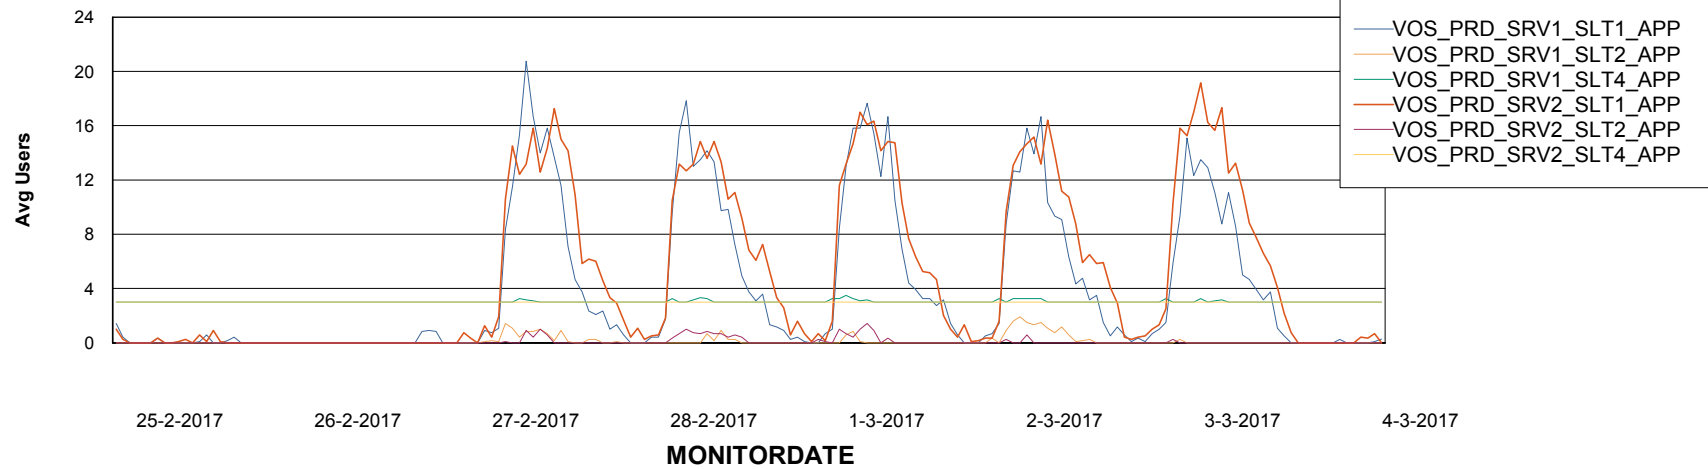

Weekly SLA Customer Report

Customer VOS_Production
Database ID 68

ABSSolute Application Server Services

Avg memory used per ABS Server Service

Avg users per day per ABS server

Weekly SLA Customer Report

Customer VOS_Production
Database ID 68