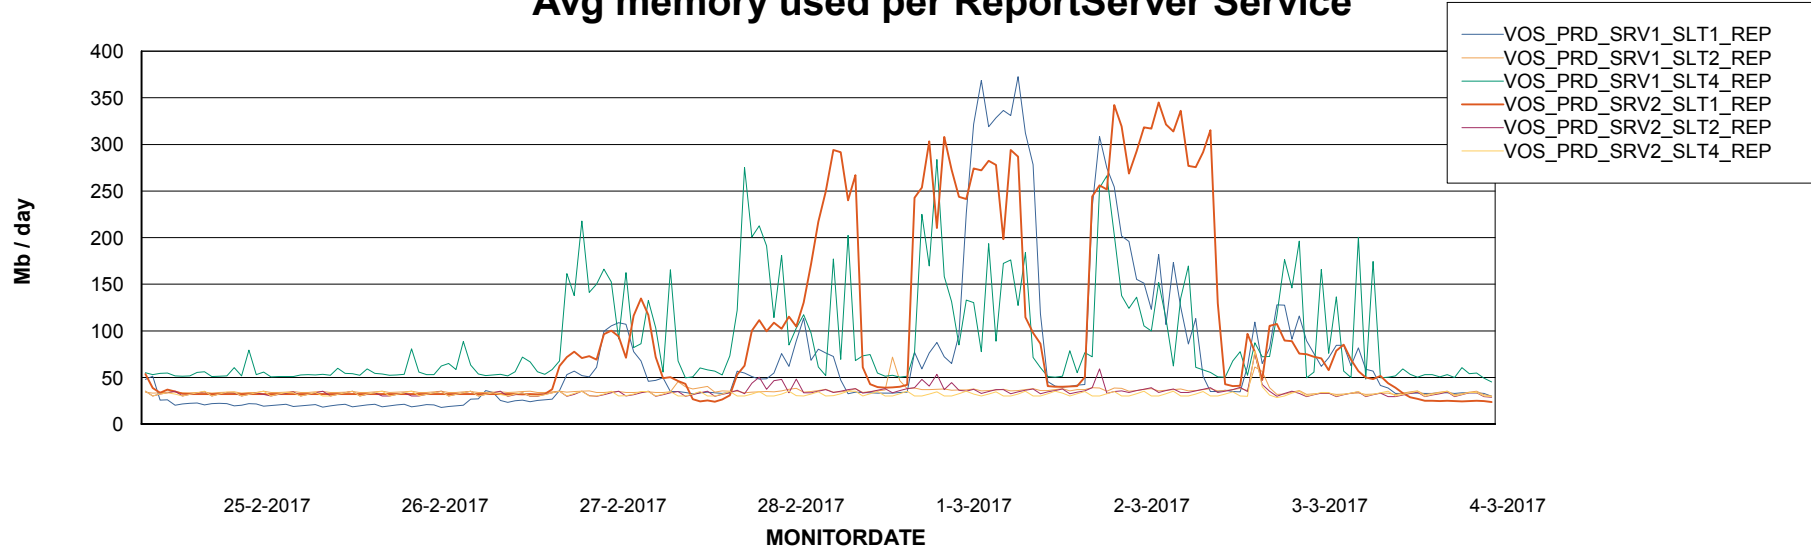

ABSSolute Application ReportServer Services

Avg memory used per ReportServer Service