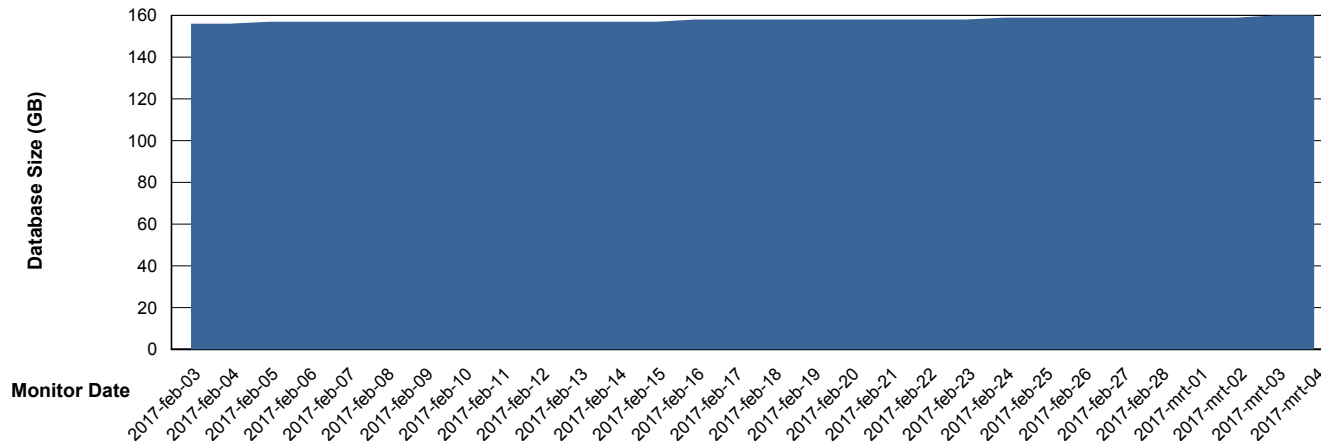

DATABASE SIZE VOSDB_Production

Database growth over last month