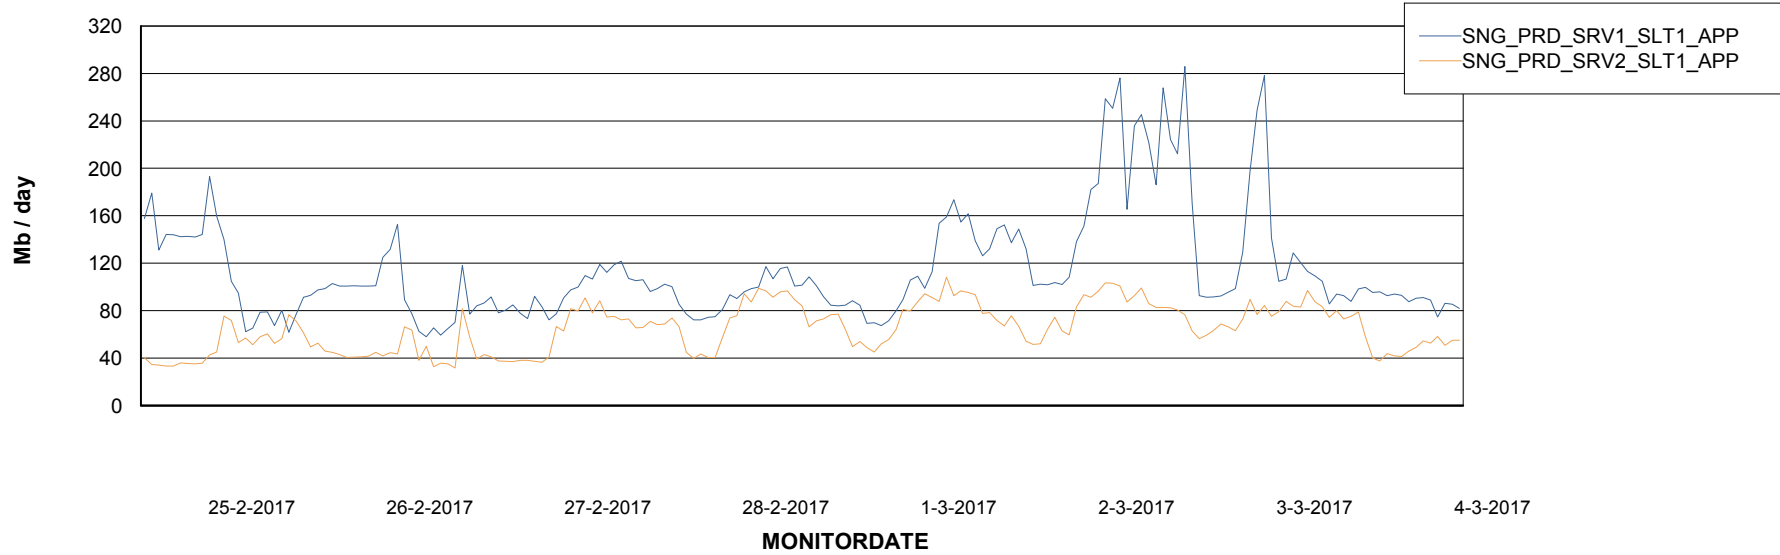

ABSolute Application Server Services

Avg memory used per ABS Server Service