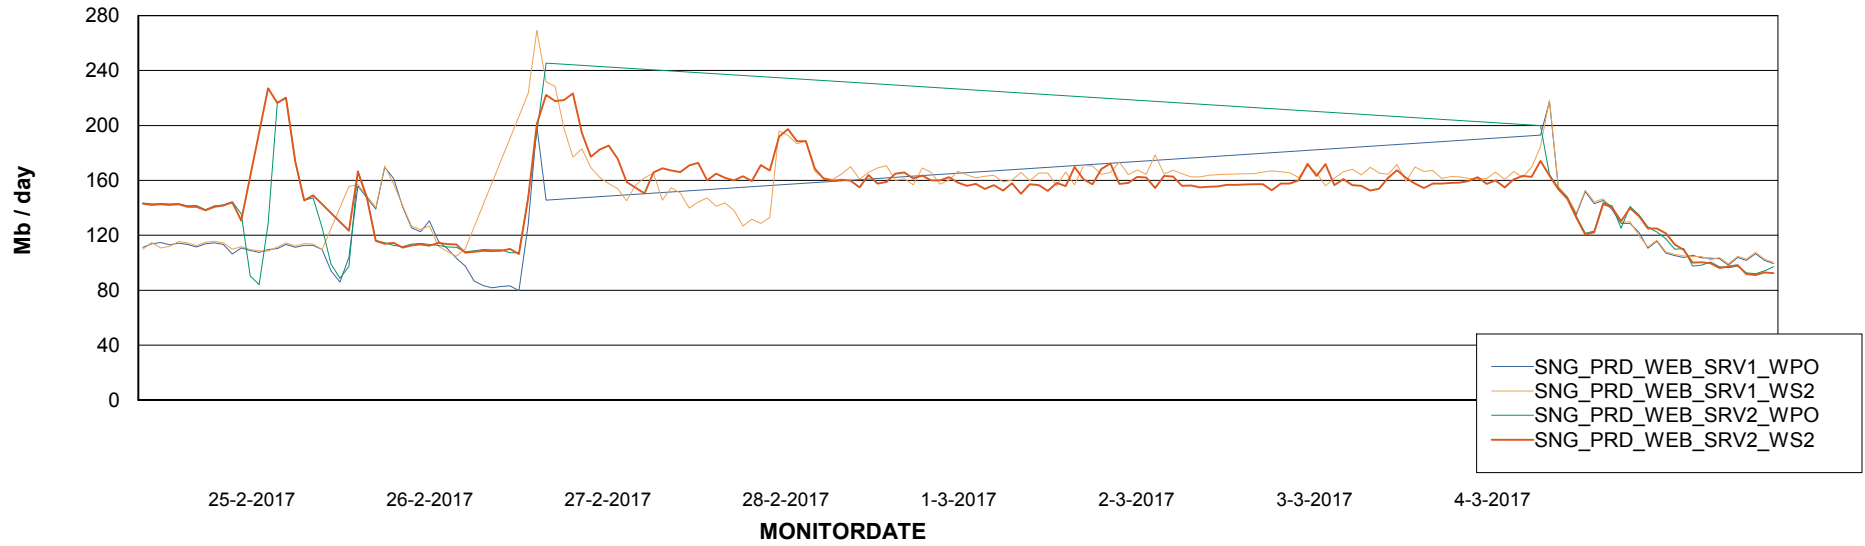

ABSSolute Application ReportServer Services

Avg memory used per ReportServer Service

Weekly SLA Customer Report

Customer SNG_Production
Database ID 70

ABSolute Web Component Services

Avg memory used per ABS Web component