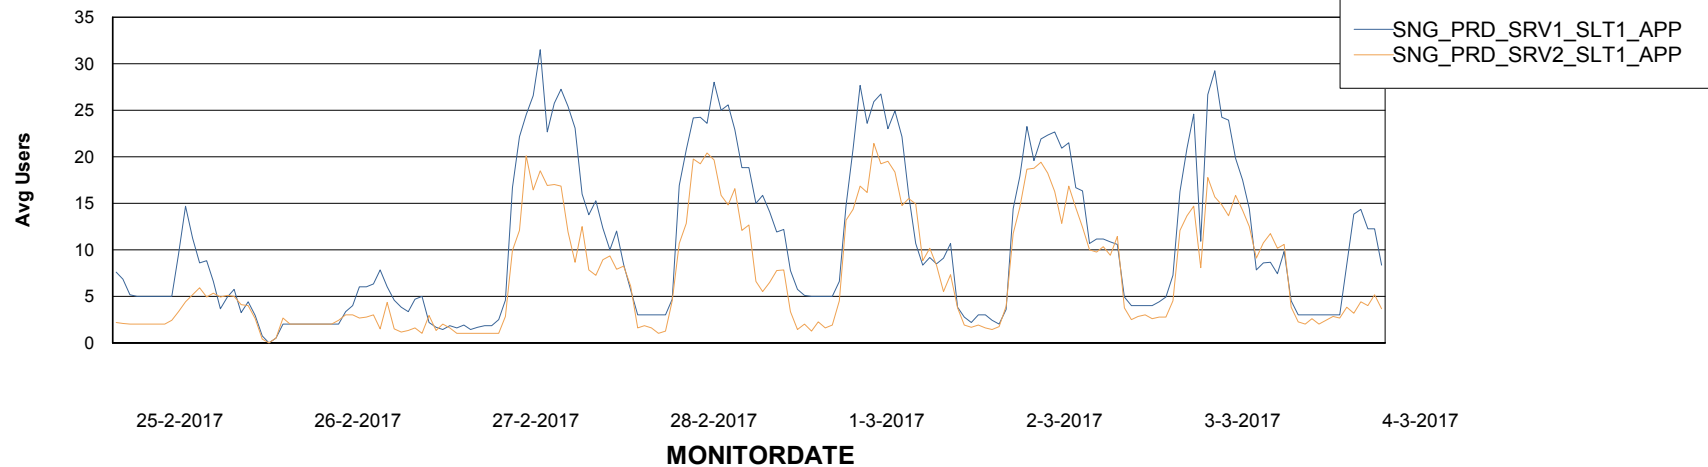

Weekly SLA Customer Report

Customer SNG_Production
Database ID 70

ABSolute Application Server Services

Avg memory used per ABS Server Service

Avg users per day per ABS server

Weekly SLA Customer Report

Customer SNG_Production
Database ID 70