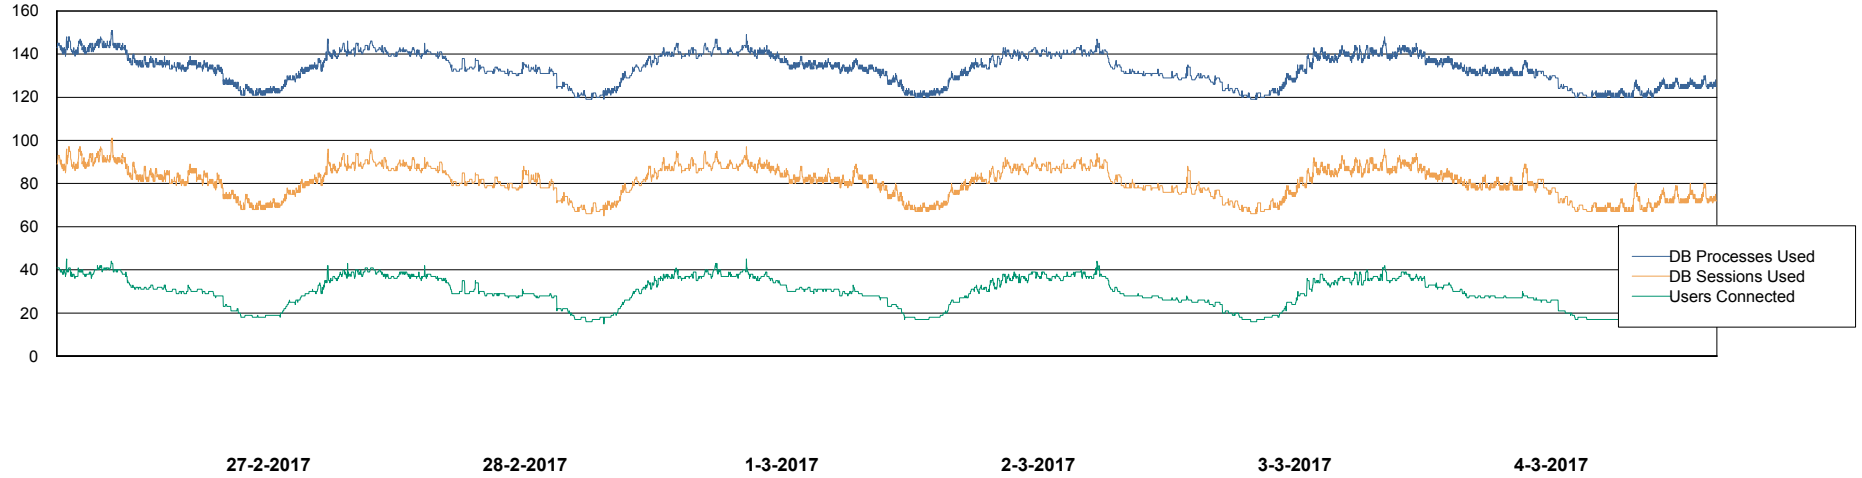

Harddisk Usage RFL_STB

	Free disk space on c: (%)	Total disk space on c: (Gb)	Free disk space on d: (%)	Total disk space on d: (Gb)	Free disk space on e: (%)	Total disk space on e: (Gb)	Free disk space on f: (%)	Total disk space on f: (Gb)
4-3-2017	61	195	87	559	73	559	74	363
3-3-2017	61	195	87	559	73	559	75	363
2-3-2017	61	195	87	559	73	559	76	363
1-3-2017	61	195	87	559	73	559	76	363
28-2-2017	61	195	87	559	73	559	76	363
27-2-2017	62	195	87	559	73	559	77	363
26-2-2017	63	195	87	559	73	559	71	363

Weekly SLA Customer Report

Customer RFL_Production
Database ID 36

Database Performance RFLDB_Production

DB Processes Max 500
DB Sessions Max 784

Weekly SLA Customer Report

Customer RFL_Production
Database ID 36