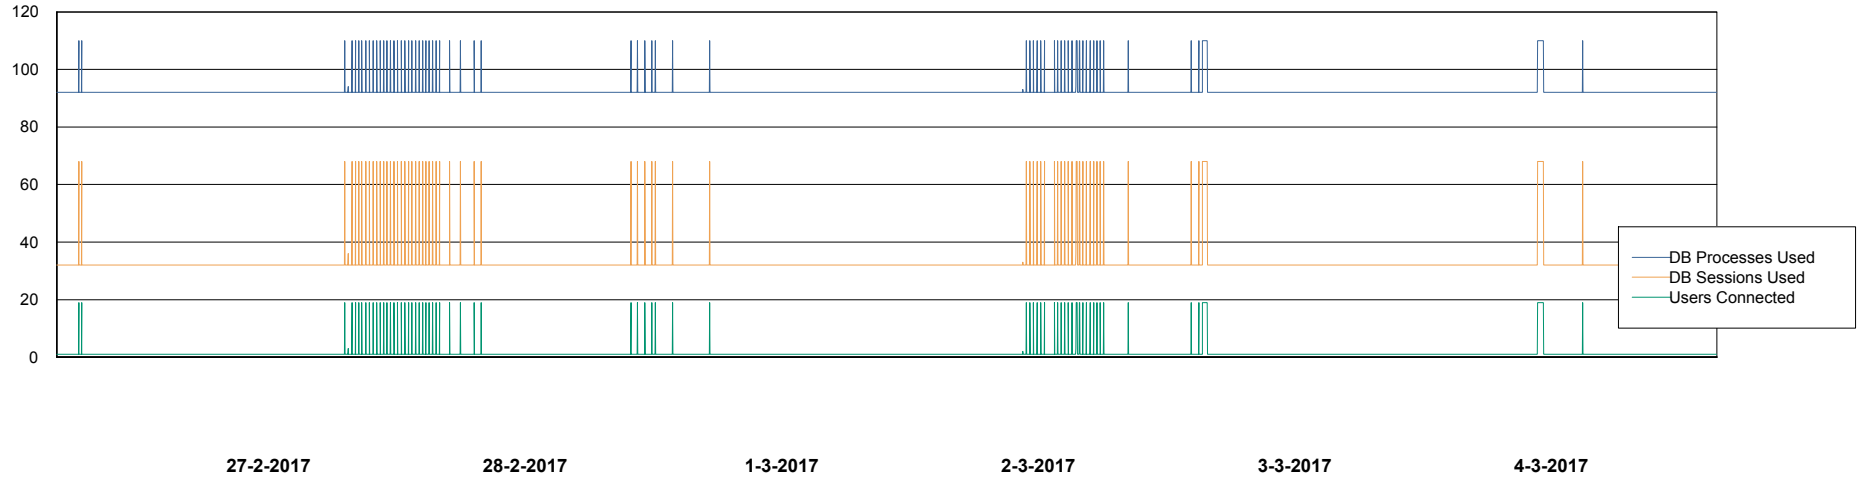

Weekly SLA Customer Report

Customer RFL_Production
Database ID 36

Database Performance RFLDB_Production

DB Processes Max 500
DB Sessions Max 784

Weekly SLA Customer Report

Customer RFL_Production
Database ID 36

Database Performance RFLDB_Standby

DB Processes Max 500
DB Sessions Max 784

Weekly SLA Customer Report

Customer RFL_Production
 Database ID 36

DATABASE SIZE RFLDB_Production

Database growth over last month