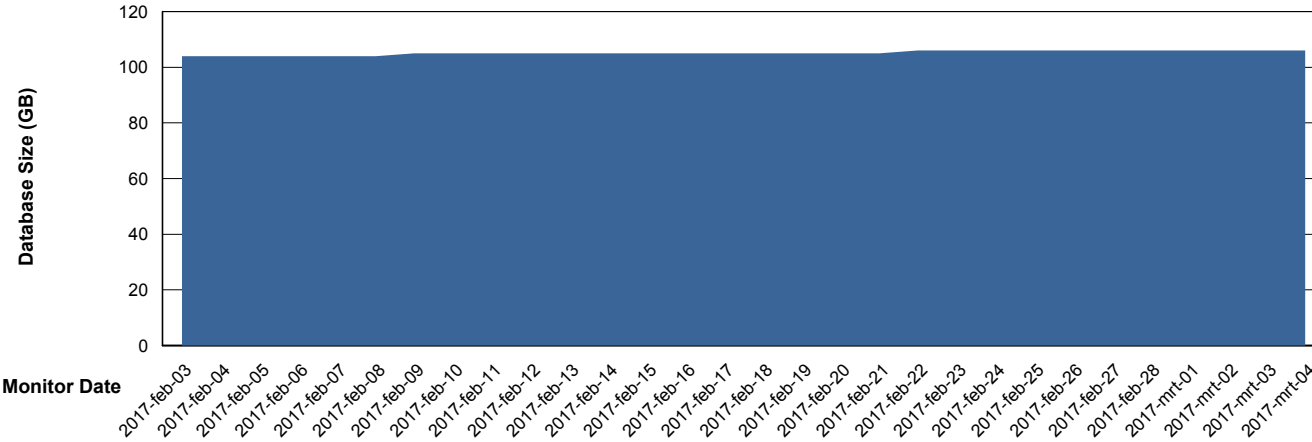

Database Performance RFLDB_Standby

DB Processes Max 500
DB Sessions Max 784

Weekly SLA Customer Report

Customer RFL_Production
 Database ID 36

DATABASE SIZE RFLDB_Production

Database growth over last month

Database Tablespace RFLDB_Production

Date	Tablespace Name	Filesize (Gb)	Usedsize (Gb)	Percentage free
4-3-2017	ABSDATA	40	33	18
	INDX	84	71	15
3-3-2017	ABSDATA	40	33	18
	INDX	84	71	15
2-3-2017	ABSDATA	40	33	18
	INDX	84	71	15
1-3-2017	ABSDATA	40	33	18
	INDX	84	71	15
28-2-2017	ABSDATA	40	33	18
	INDX	84	71	15
27-2-2017	ABSDATA	40	33	18
	INDX	84	71	15
26-2-2017	ABSDATA	40	33	18
	INDX	84	70	17