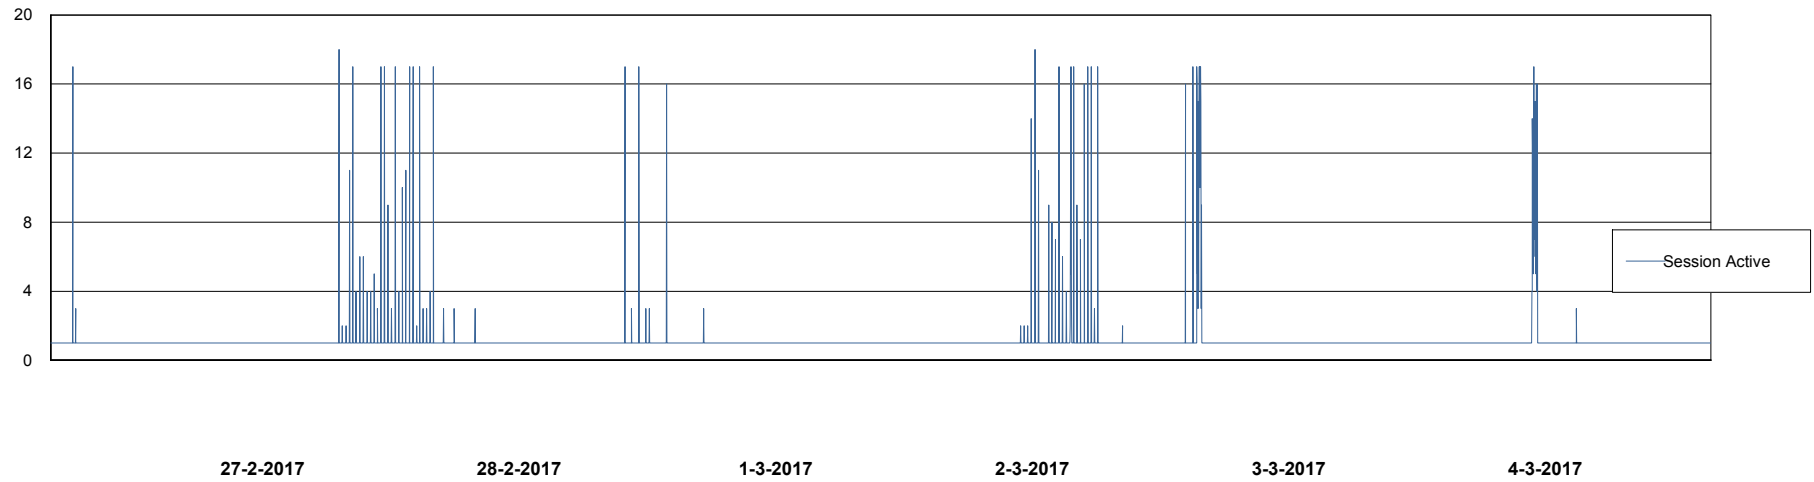

Weekly SLA Customer Report

Customer RFL_Production
Database ID 36

Database Performance RFLDB_Production

DB Processes Max 500
DB Sessions Max 784

Weekly SLA Customer Report

Customer RFL_Production
Database ID 36

Database Performance RFLDB_Standby

DB Processes Max 500
DB Sessions Max 784

Weekly SLA Customer Report

Customer RFL_Production
 Database ID 36

DATABASE SIZE RFLDB_Production

Database growth over last month