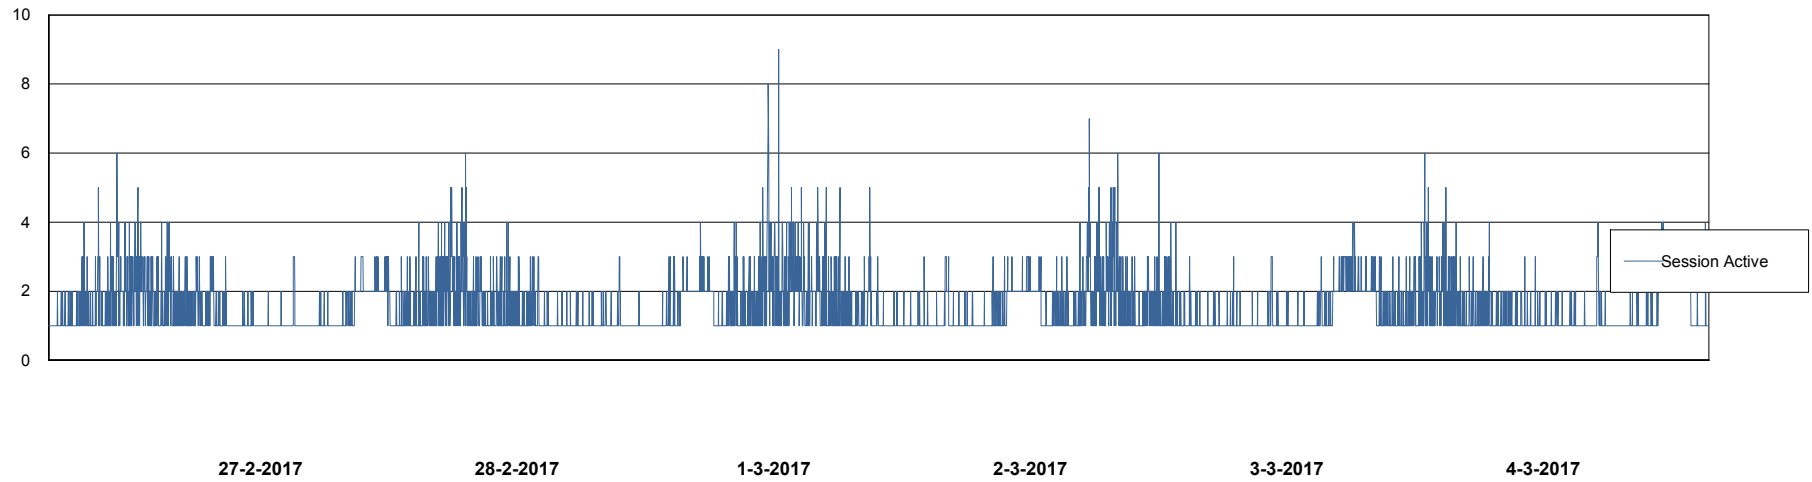

Weekly SLA Customer Report

Customer PCO Production
Database ID 44

Database Performance PCODB_Production

DB Processes Max 300
DB Sessions Max 480

Weekly SLA Customer Report

Customer PCO Production
Database ID 44