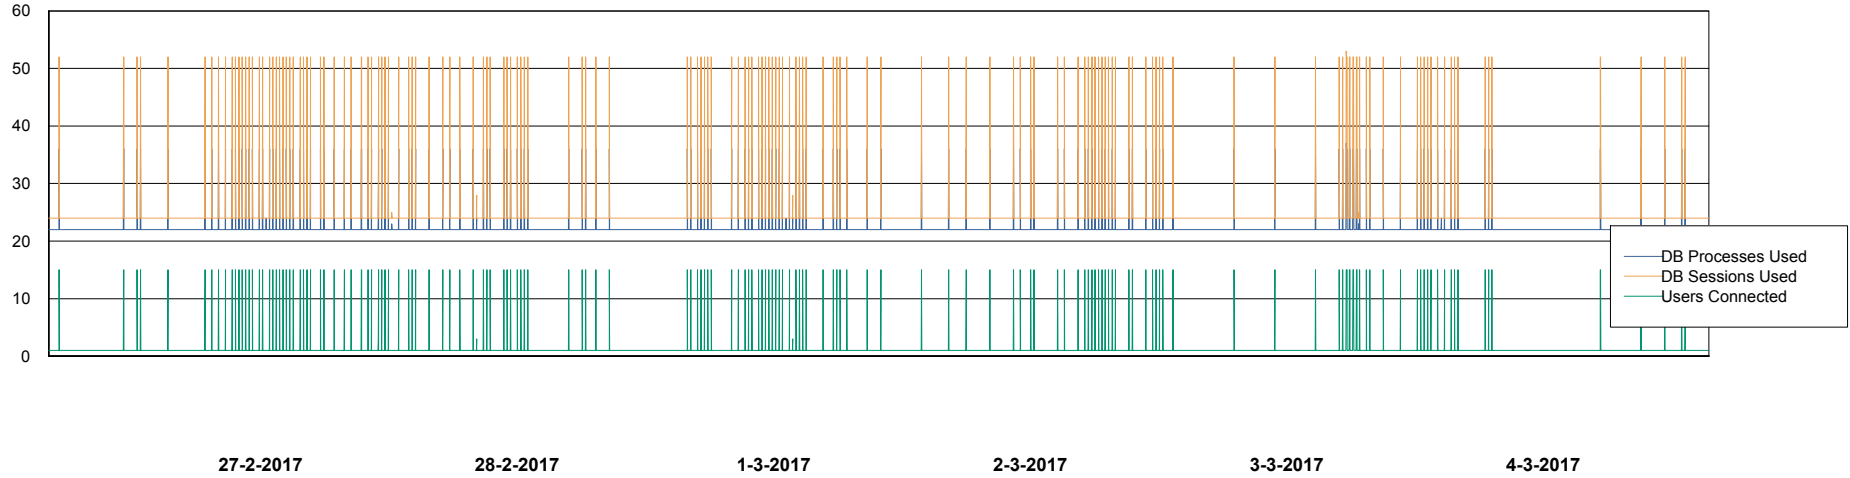

Database Performance PCODB_Standby

DB Processes Max 520
DB Sessions Max 804