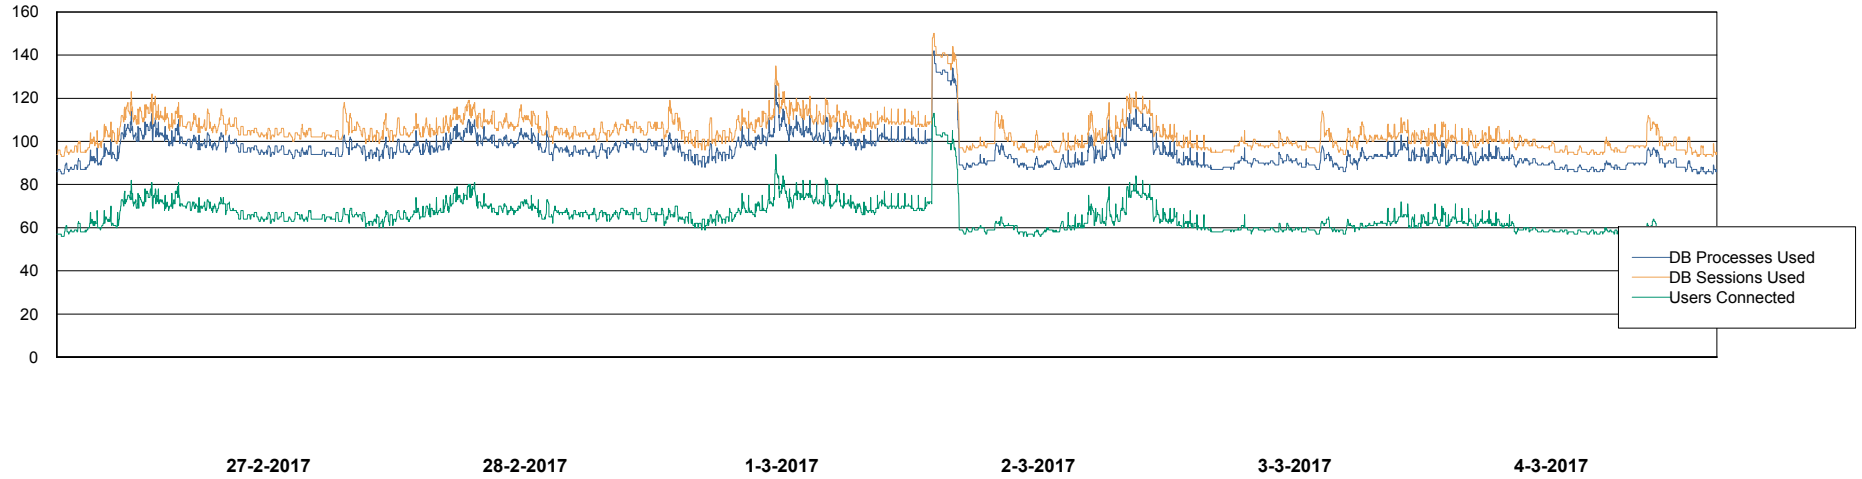

Weekly SLA Customer Report

Customer PCO Production
Database ID 44

Database Performance PCODB_Production

DB Processes Max 300
DB Sessions Max 480

Weekly SLA Customer Report

Customer PCO Production
Database ID 44