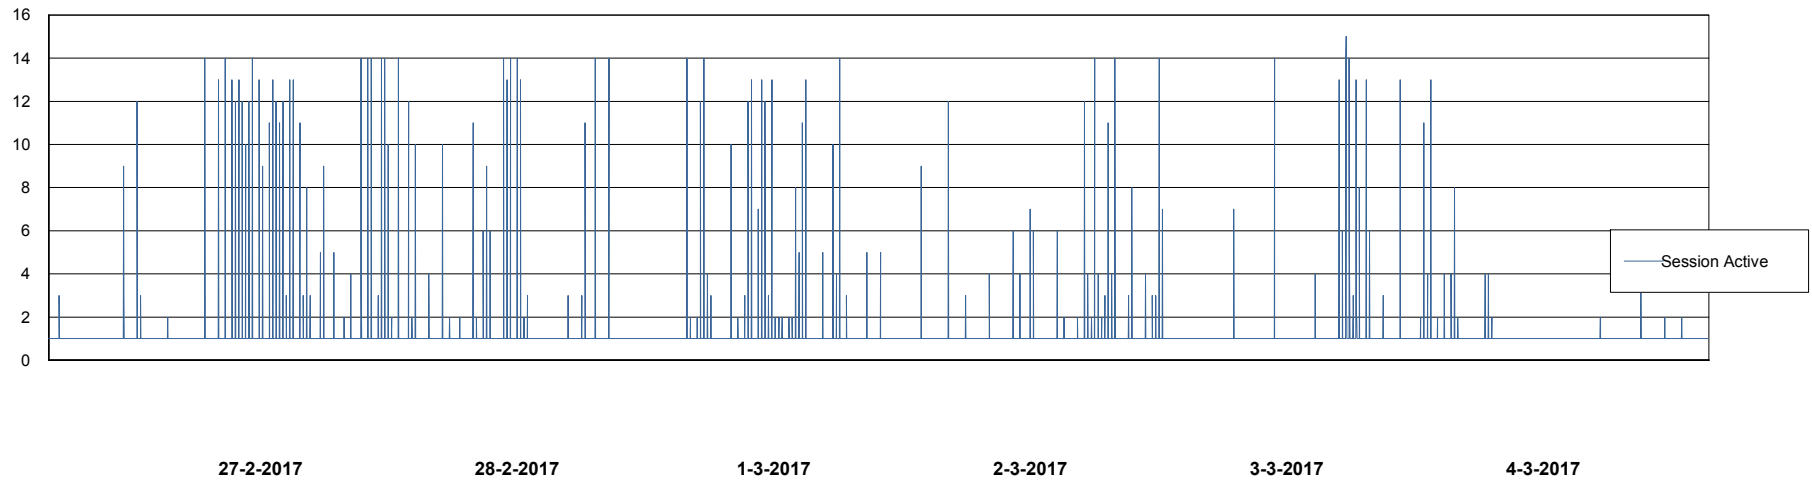

Database Performance PCODB_Standby

DB Processes Max 520
DB Sessions Max 804