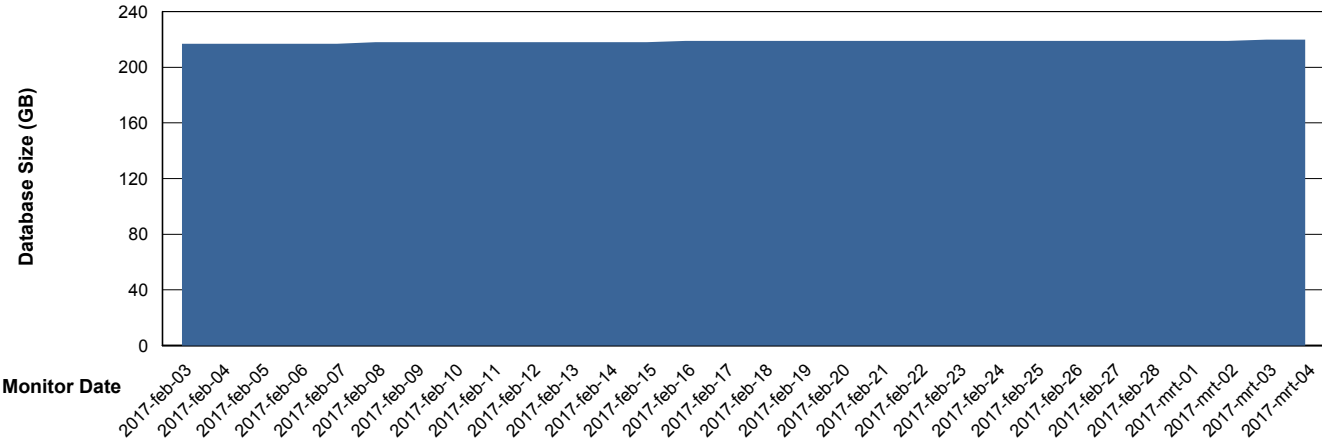

Database Performance PCODB_Standby

DB Processes Max 520
DB Sessions Max 804

Weekly SLA Customer Report

Customer PCO Production
 Database ID 44

DATABASE SIZE PCODB_Production

Database growth over last month