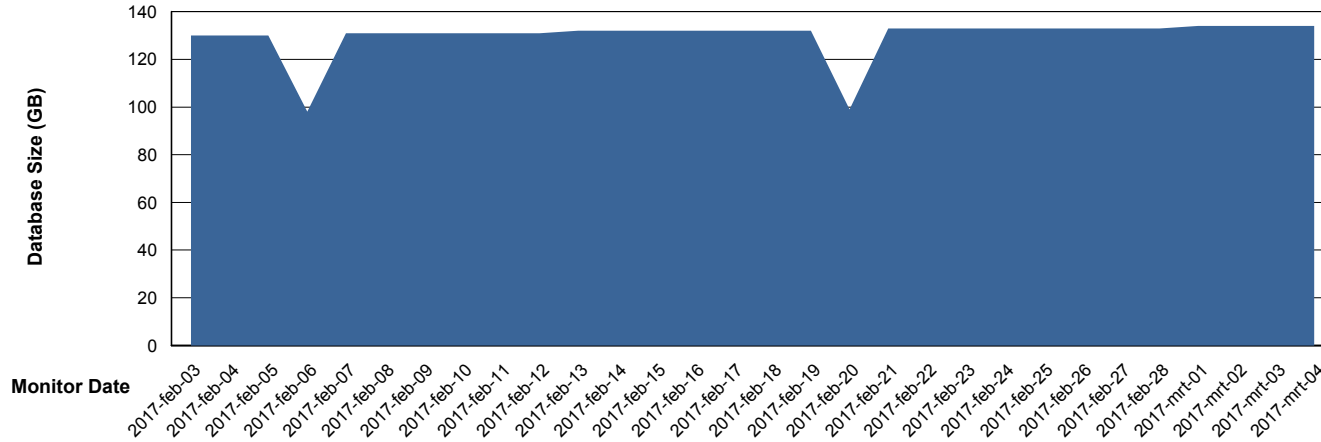

DATABASE SIZE LLGDB_Production

Database growth over last month