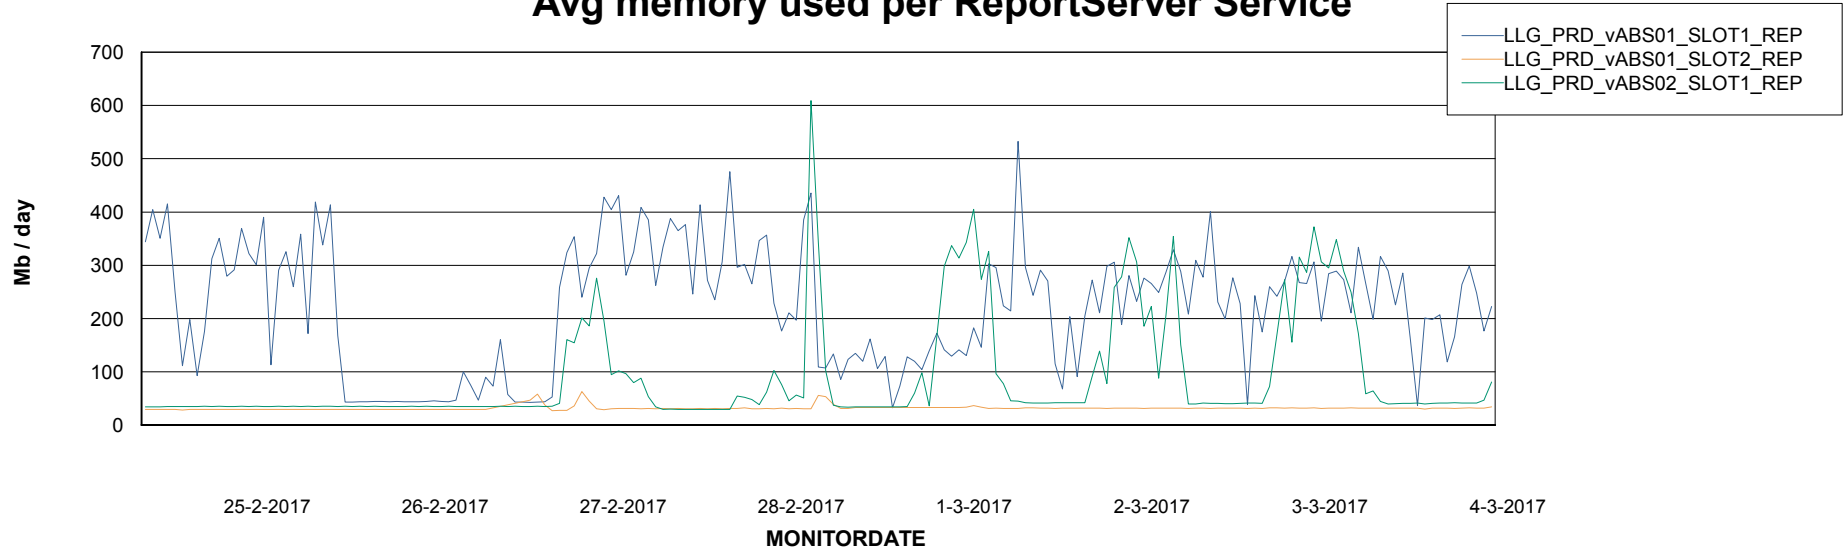

ABSSolute Application ReportServer Services

Avg memory used per ReportServer Service