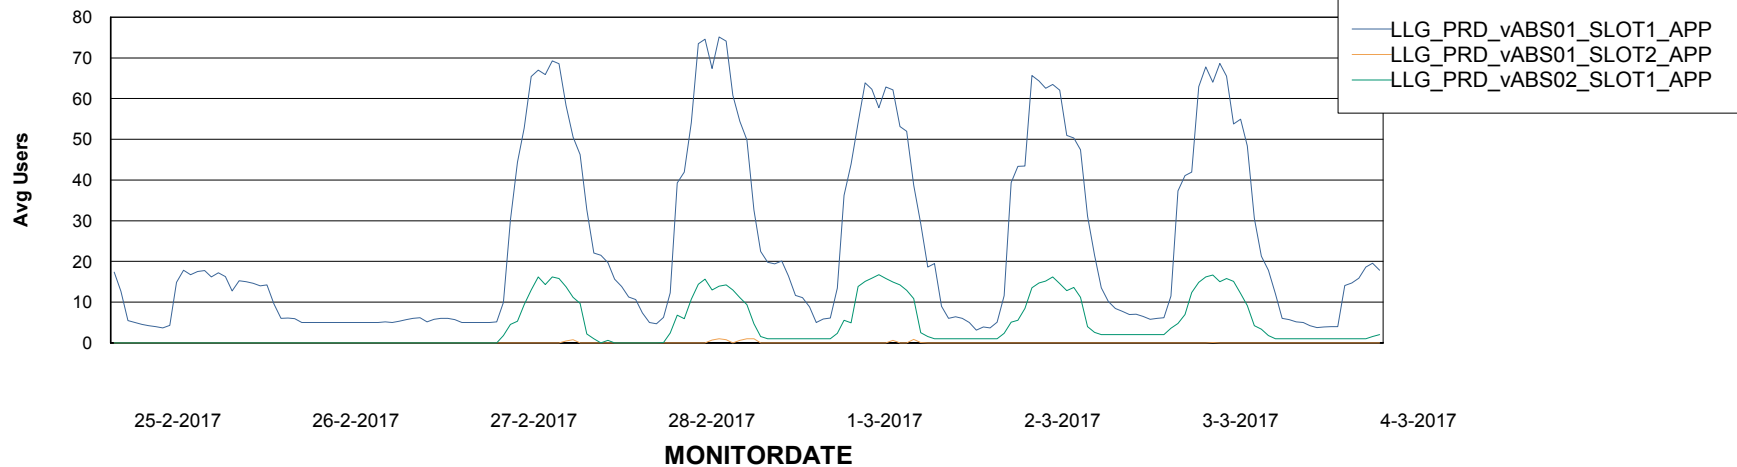

Weekly SLA Customer Report

Customer LLG_Production
Database ID 53

ABSSolute Application Server Services

Avg memory used per ABS Server Service

Avg users per day per ABS server

Weekly SLA Customer Report

Customer LLG_Production
Database ID 53