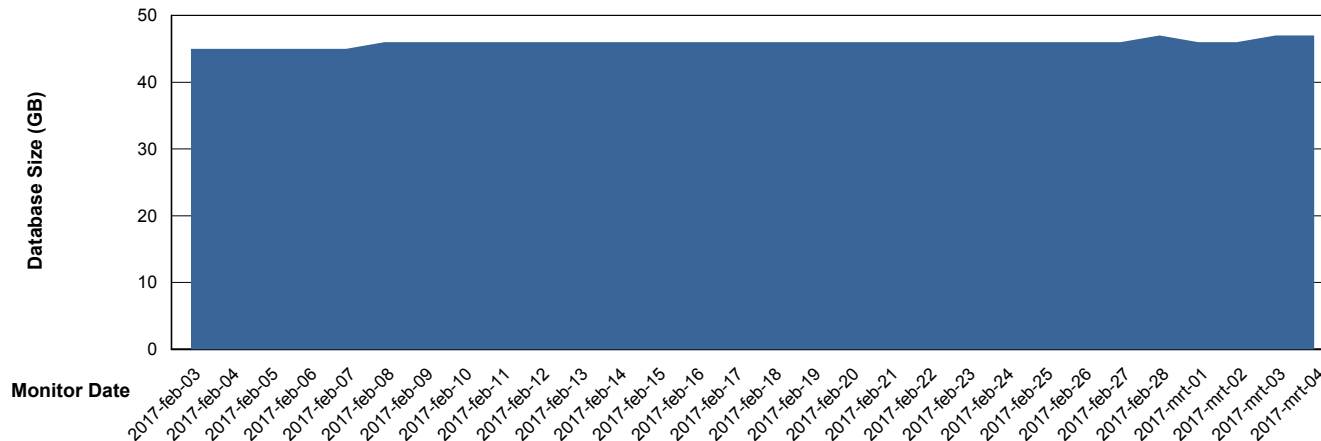

Weekly SLA Customer Report

Customer LLG_Production
Database ID 53

DATABASE SIZE LLGDB_Production

Database growth over last month

DATABASE SIZE LLGDBBI_Production

Database growth over last month

Weekly SLA Customer Report