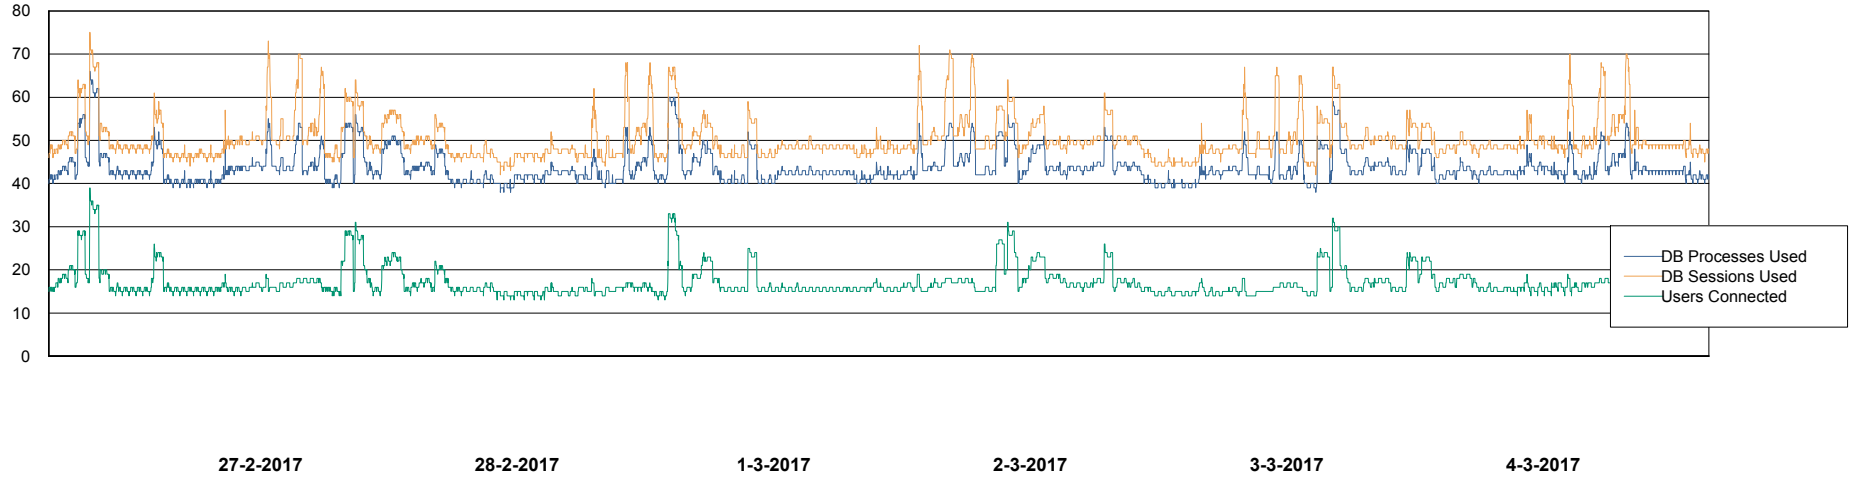

Database Performance LLGDB_Standby

DB Processes Max 520
DB Sessions Max 804

Weekly SLA Customer Report

Customer LLG_Production
Database ID 53

Database Performance LLGDBBI_Production

DB Processes Max 500
DB Sessions Max 780