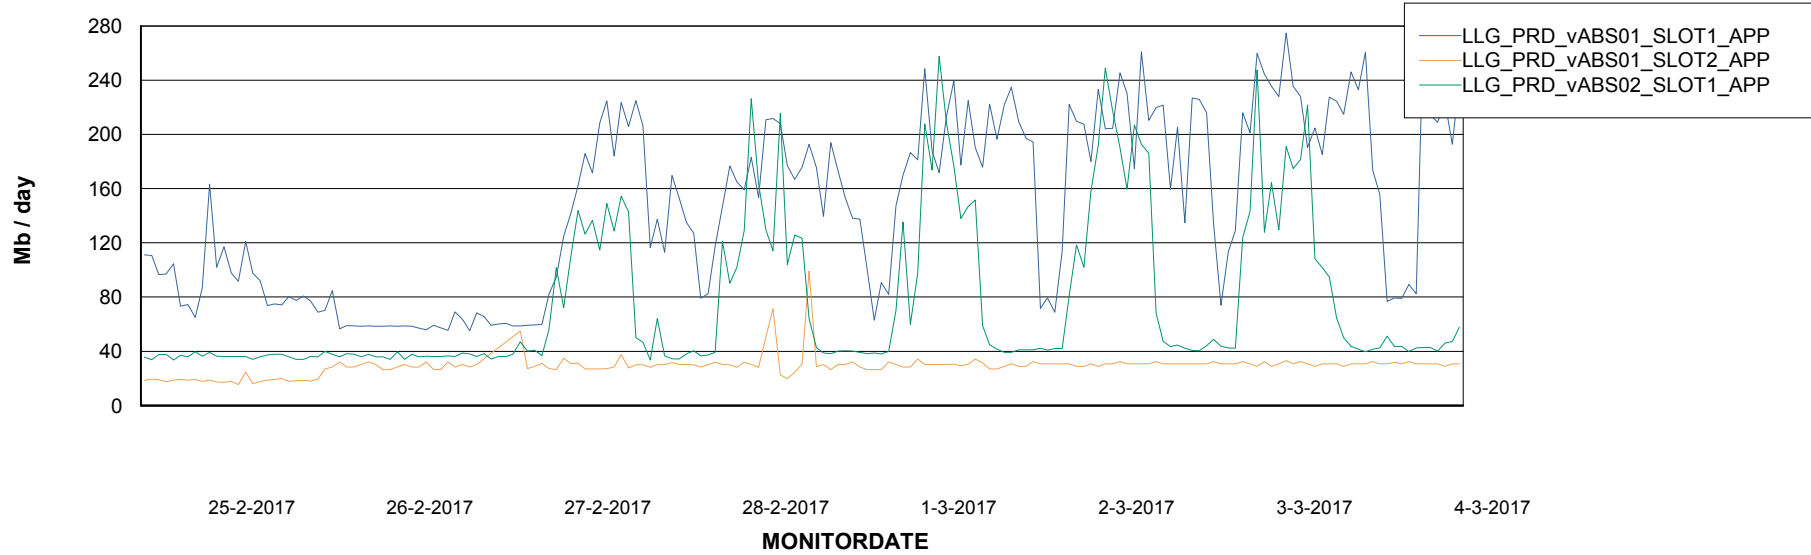

ABSSolute Application Server Services

Avg memory used per ABS Server Service