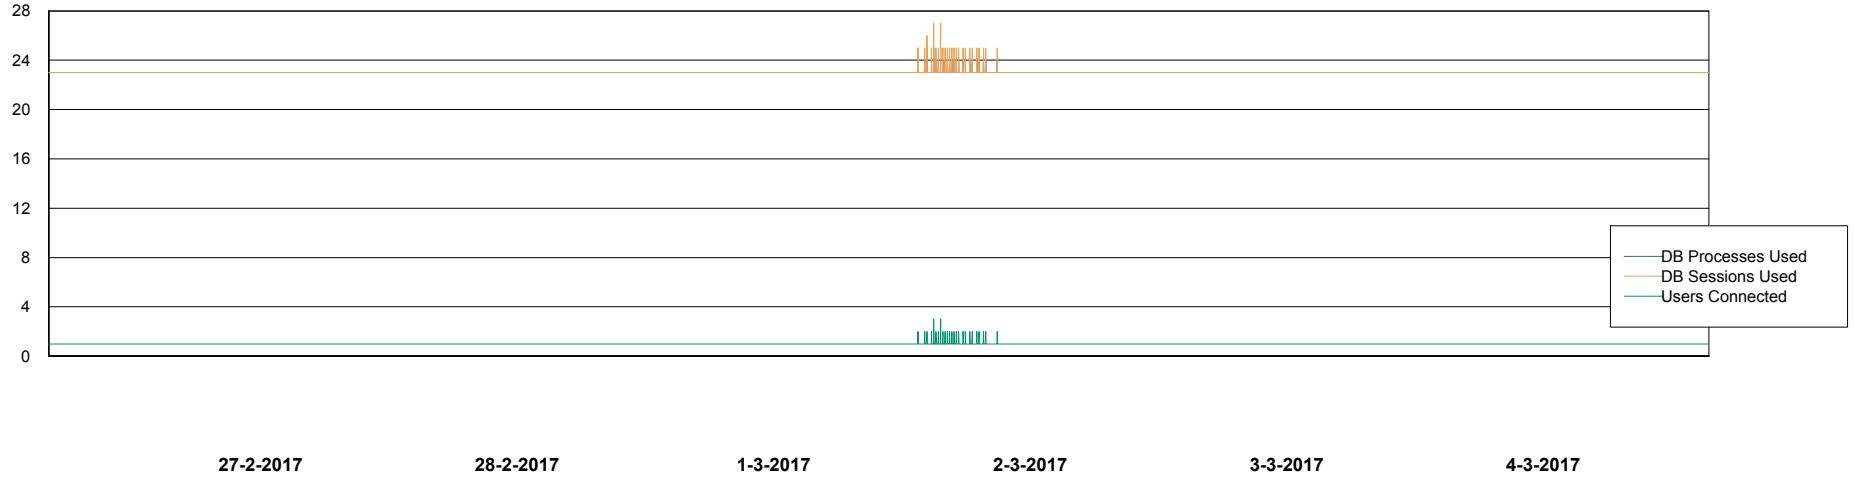

Weekly SLA Customer Report

Customer JWR Production
Database ID 43

Database Performance JWRDB_Production

DB Processes Max 150
DB Sessions Max 248

Weekly SLA Customer Report

Customer JWR Production
Database ID 43

Database Performance JWRDB_Standby

DB Processes Max 150
DB Sessions Max 248

Weekly SLA Customer Report

Customer JWR Production
 Database ID 43

DATABASE SIZE JWRDB_Production

Database growth over last month