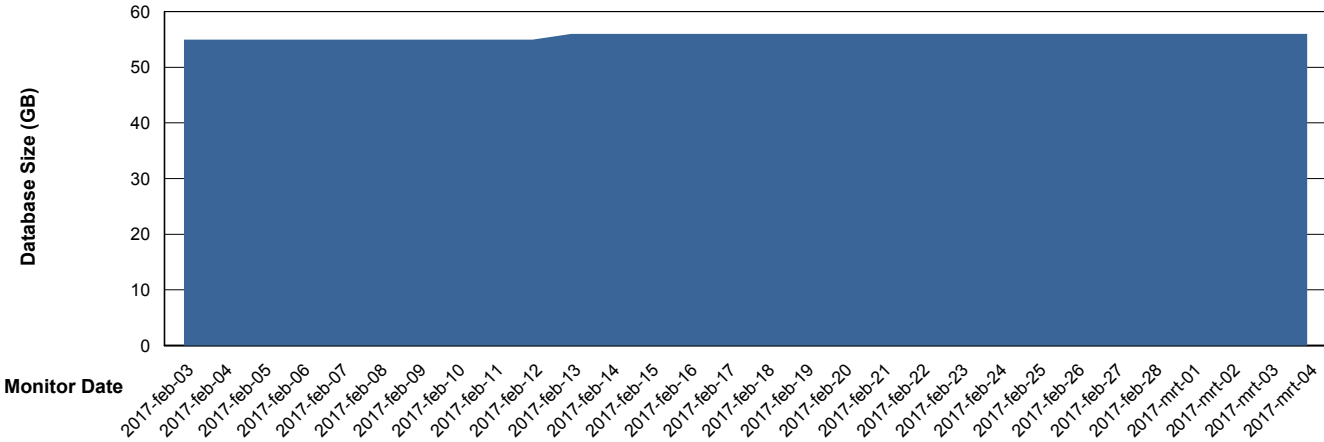

Database Performance JWRDB_Standby

DB Processes Max 150
DB Sessions Max 248

Weekly SLA Customer Report

Customer JWR Production
 Database ID 43

DATABASE SIZE JWRDB_Production

Database growth over last month