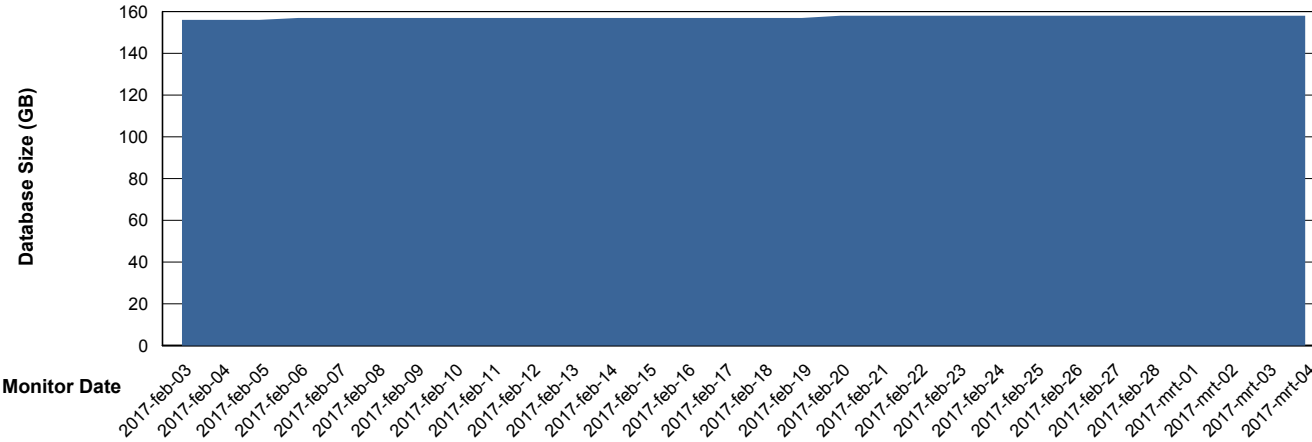

Database growth over last month

Database Tablespace FISDB_Production

Date	Tablespace Name	Filesize (Gb)	Usedsize (Gb)	Percentage free
4-3-2017	ABSDATA	88	70	20
	INDX	113	90	20
3-3-2017	ABSDATA	88	70	20
	INDX	113	90	20
2-3-2017	ABSDATA	88	70	20
	INDX	113	90	20
1-3-2017	ABSDATA	88	70	20
	INDX	113	90	20
28-2-2017	ABSDATA	88	70	20
	INDX	113	90	20
27-2-2017	ABSDATA	88	70	20
	INDX	113	90	20
26-2-2017	ABSDATA	88	70	20
	INDX	113	90	20