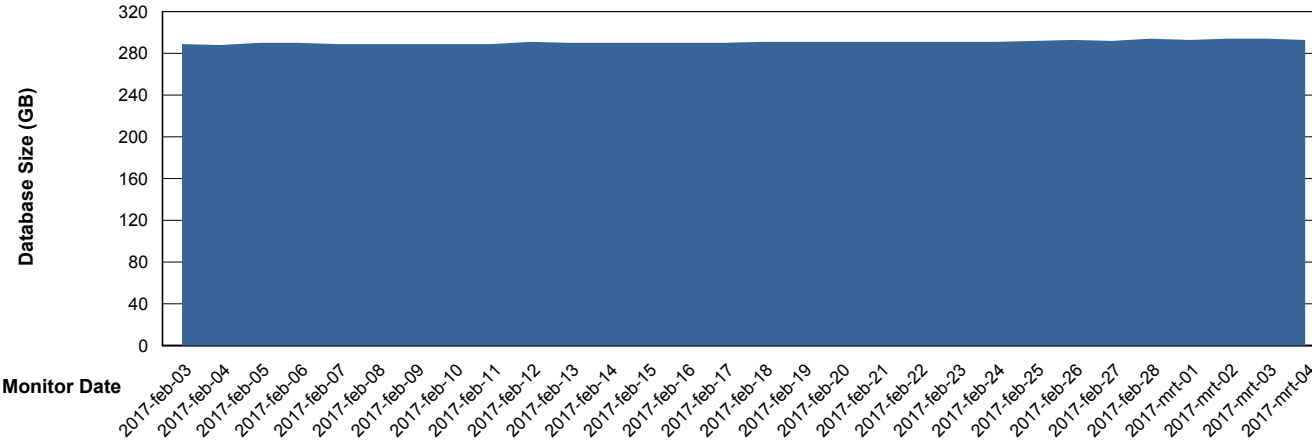

Weekly SLA Customer Report

Customer CSC_Production
Database ID 50

Database Performance CSCDB_Production

DB Processes Max 500
DB Sessions Max 800

Weekly SLA Customer Report

Customer CSC_Production
 Database ID 50

DATABASE SIZE CSCDB_Production

Database growth over last month

Database Tablespace CSCDB_Production

Date	Tablespace Name	Filesize (Gb)	Usedsize (Gb)	Percentage free
4-3-2017	ABSDATA	104	95	9
	INDX	216	192	11
3-3-2017	ABSDATA	104	95	9
	INDX	216	192	11
2-3-2017	ABSDATA	104	95	9
	INDX	216	192	11
1-3-2017	ABSDATA	104	95	9
	INDX	216	192	11
28-2-2017	ABSDATA	104	95	9
	INDX	216	192	11
27-2-2017	ABSDATA	104	95	9
	INDX	216	192	11
26-2-2017	ABSDATA	104	95	9
	INDX	216	192	11