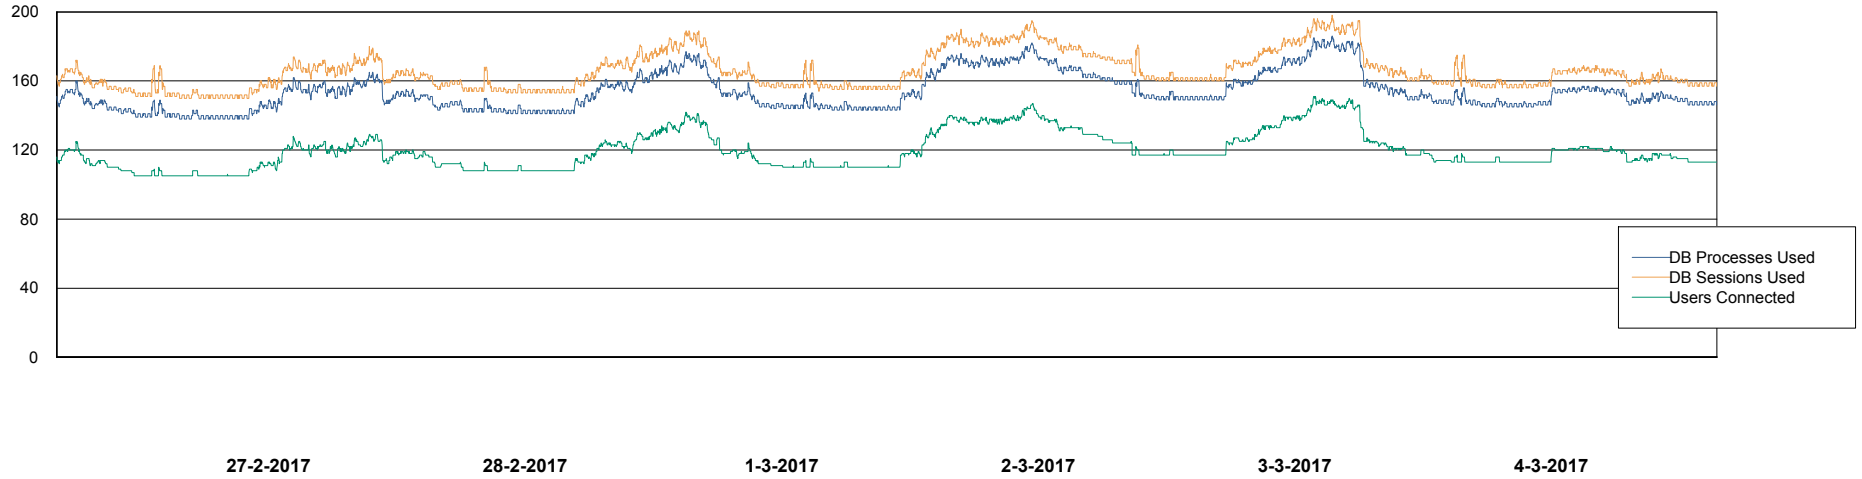

Database Performance CSCDB_Production

DB Processes Max 500
DB Sessions Max 800