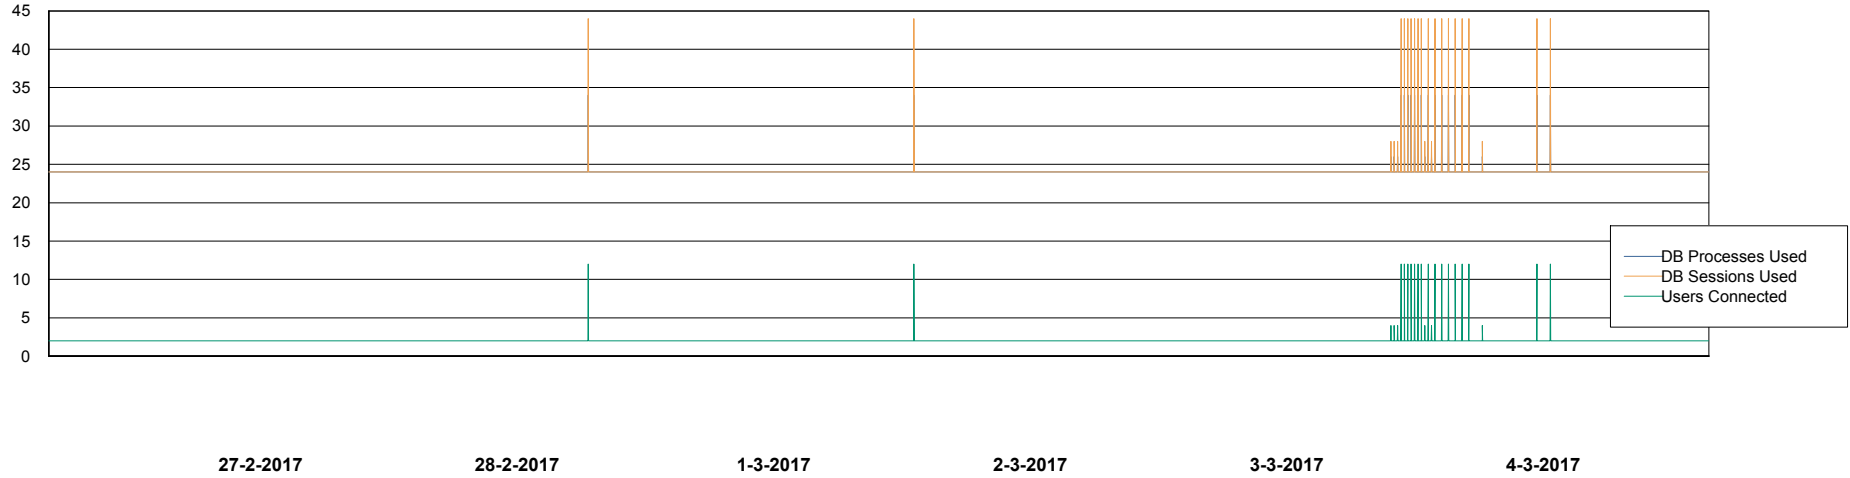

Weekly SLA Customer Report

Customer CIW Production
Database ID 45

Database Performance CIWDB_Production

DB Processes Max 150
DB Sessions Max 248

Weekly SLA Customer Report

Customer CIW Production
Database ID 45

Database Performance CIWDB_Standby

DB Processes Max 150
DB Sessions Max 248

Weekly SLA Customer Report

Customer CIW Production
 Database ID 45

DATABASE SIZE CIWDB_Production

Database growth over last month