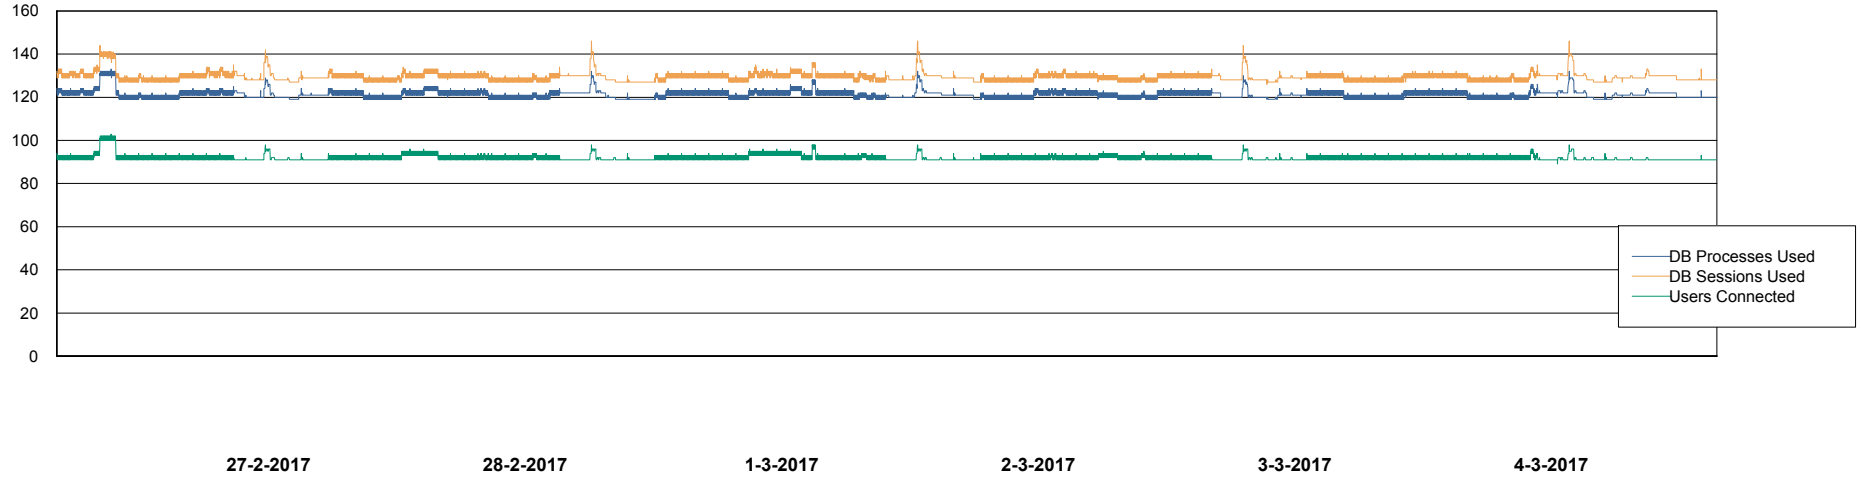

Harddisk Usage CIW_PRD_ORACLE2

	Free disk space on c: (%)	Total disk space on c: (Gb)	Free disk space on d: (%)	Total disk space on d: (Gb)	Free disk space on e: (%)	Total disk space on e: (Gb)
4-3-2017	59	555	98	558	81	558
3-3-2017	59	555	98	558	81	558
2-3-2017	59	555	98	558	81	558
1-3-2017	59	555	98	558	81	558
28-2-2017	59	555	98	558	81	558
27-2-2017	59	555	98	558	82	558
26-2-2017	59	555	98	558	82	558

Weekly SLA Customer Report

Customer CIW Production
Database ID 45

Database Performance CIWDB_Production

DB Processes Max 150
DB Sessions Max 248

Weekly SLA Customer Report

Customer CIW Production
Database ID 45