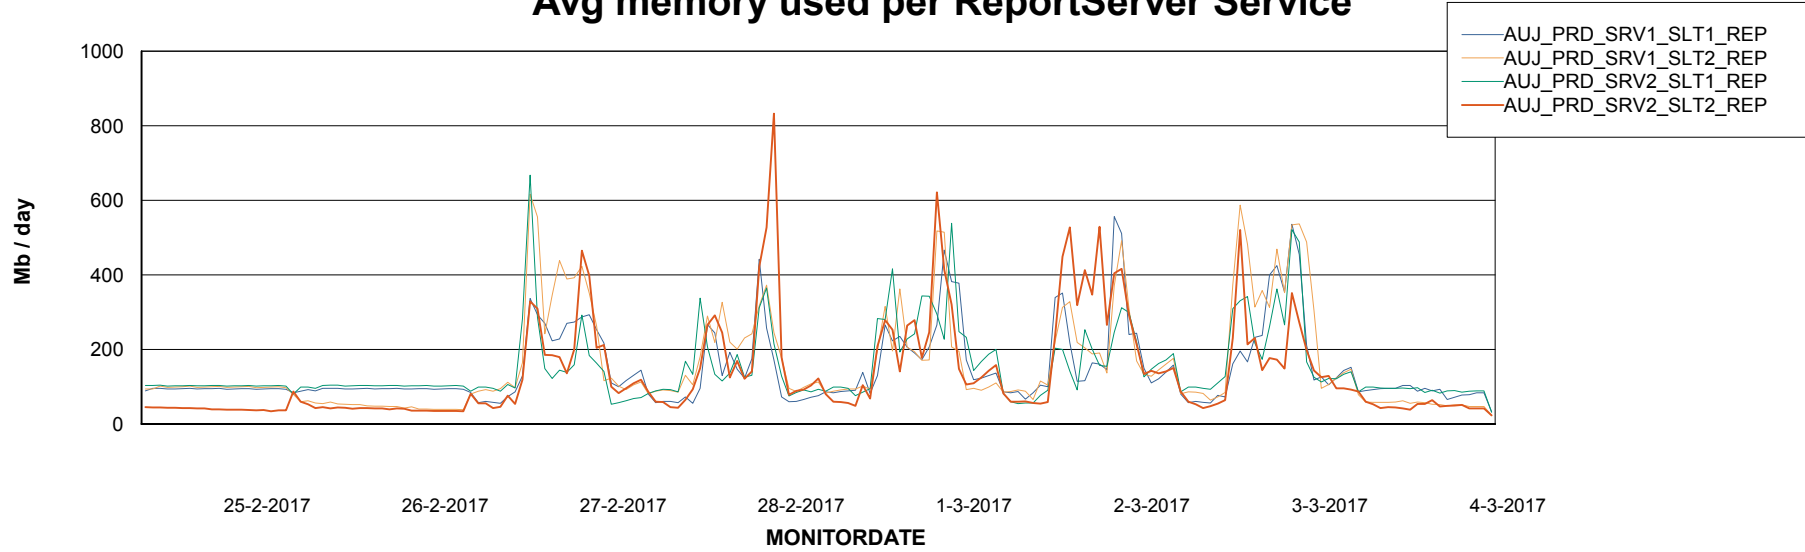

ABSSolute Application ReportServer Services

Avg memory used per ReportServer Service