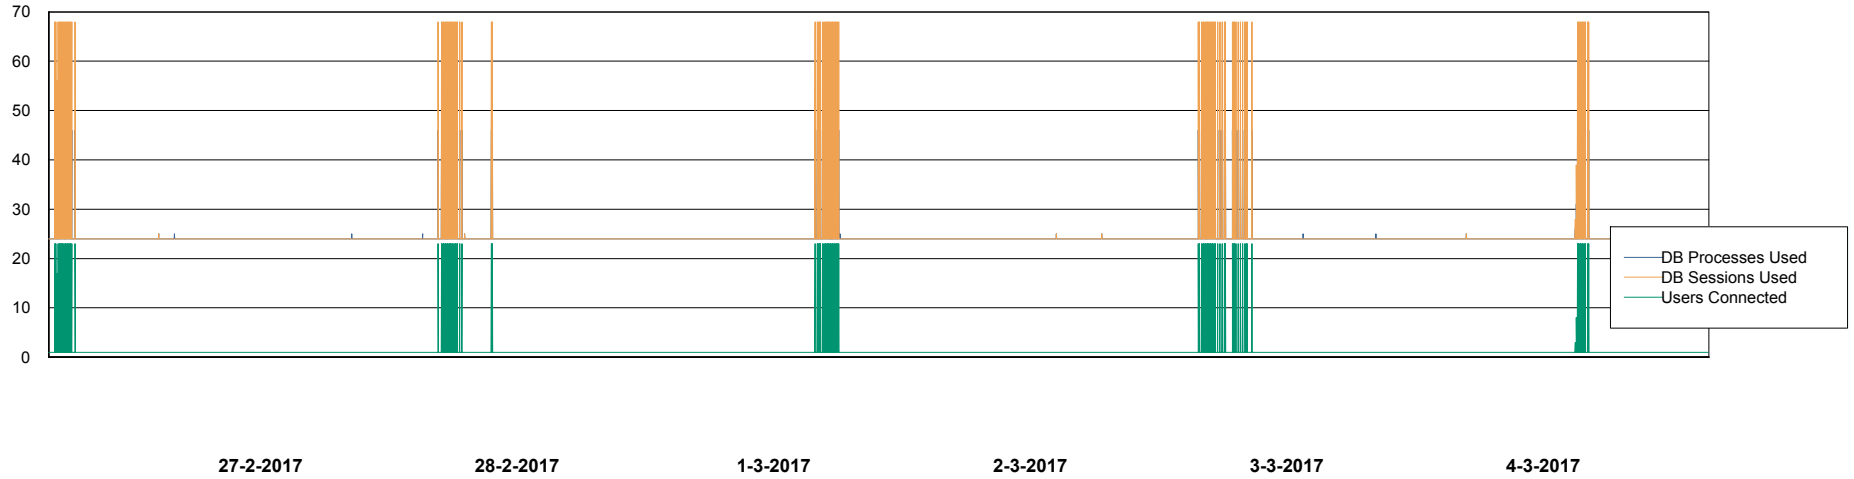

Database Performance AUJ_DB5_Standby

DB Processes Max 300
DB Sessions Max 480