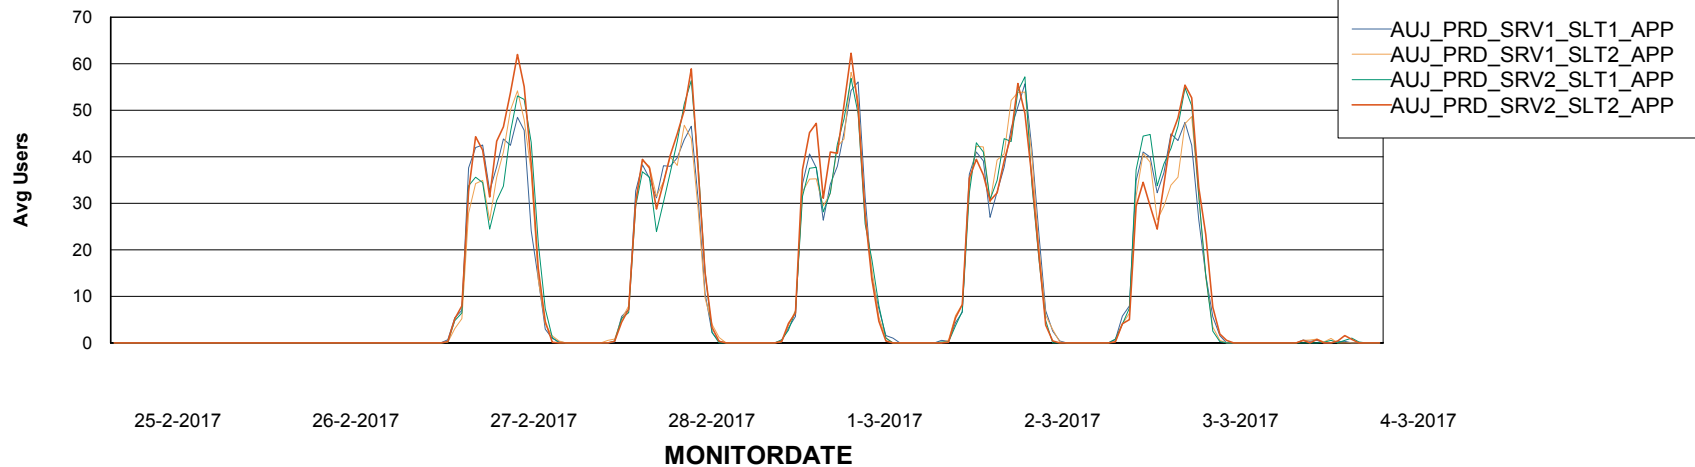

Avg users per day per ABS server