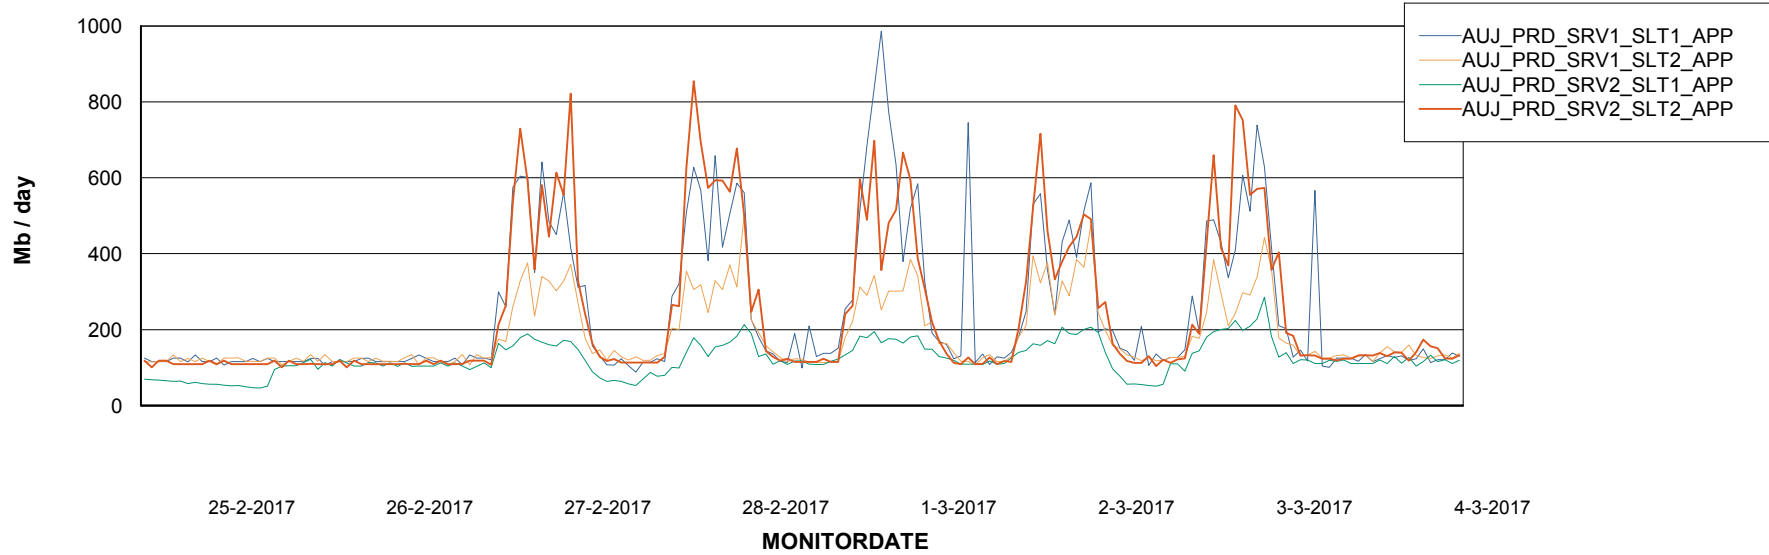

ABSSolute Application Server Services

Avg memory used per ABS Server Service