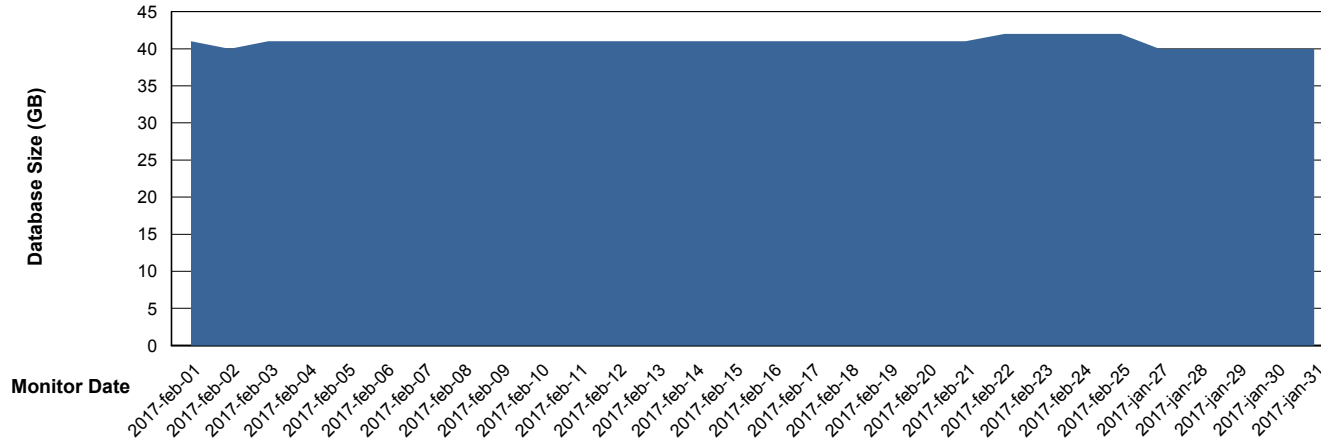

DATABASE SIZE VOSBIDB_Production

Database growth over last month