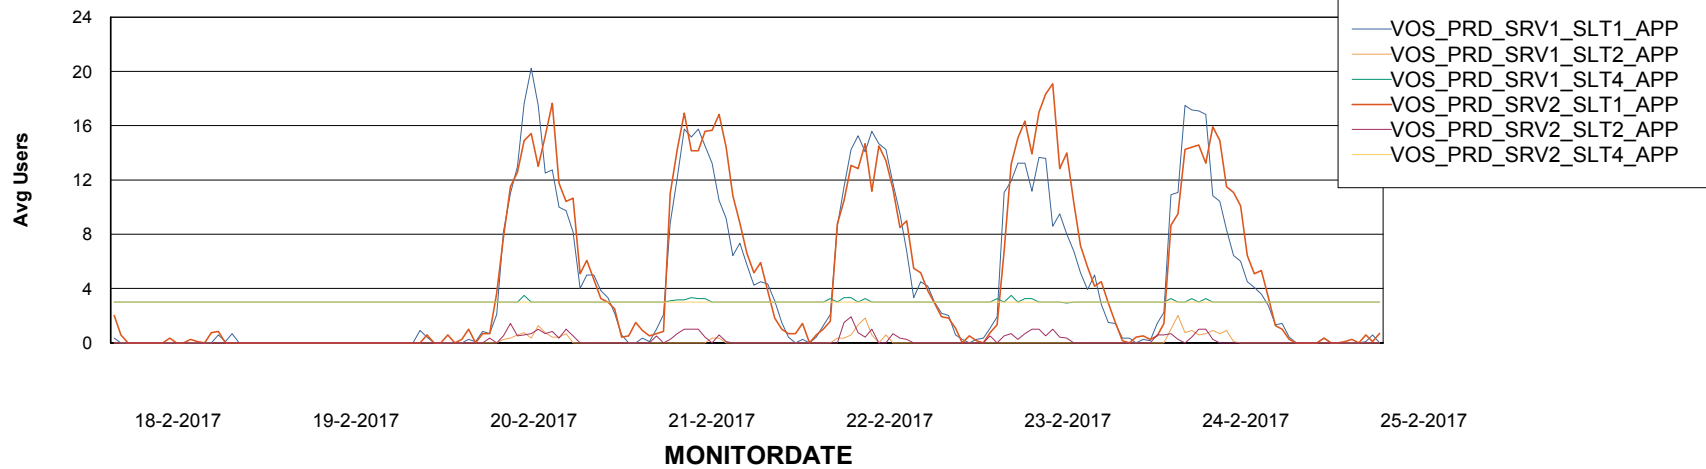

Avg users per day per ABS server