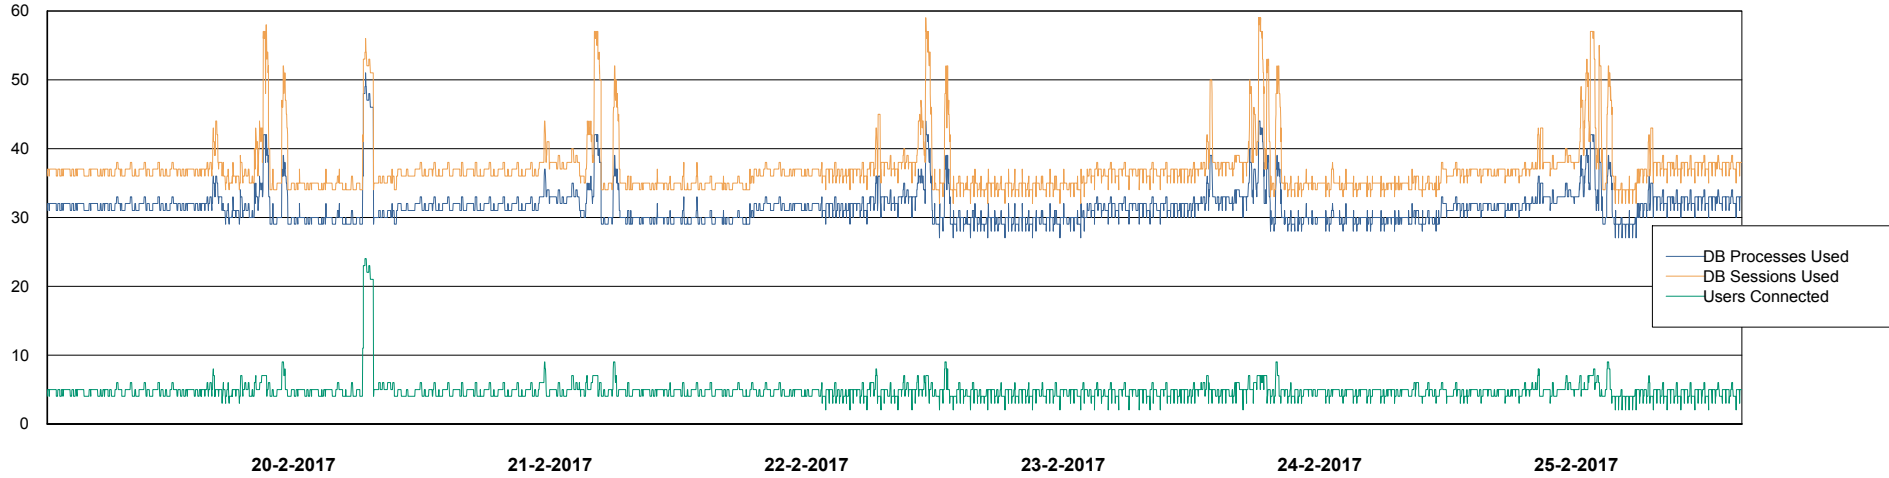

Database Performance VOSBIDB_Production

DB Processes Max 500
DB Sessions Max 772