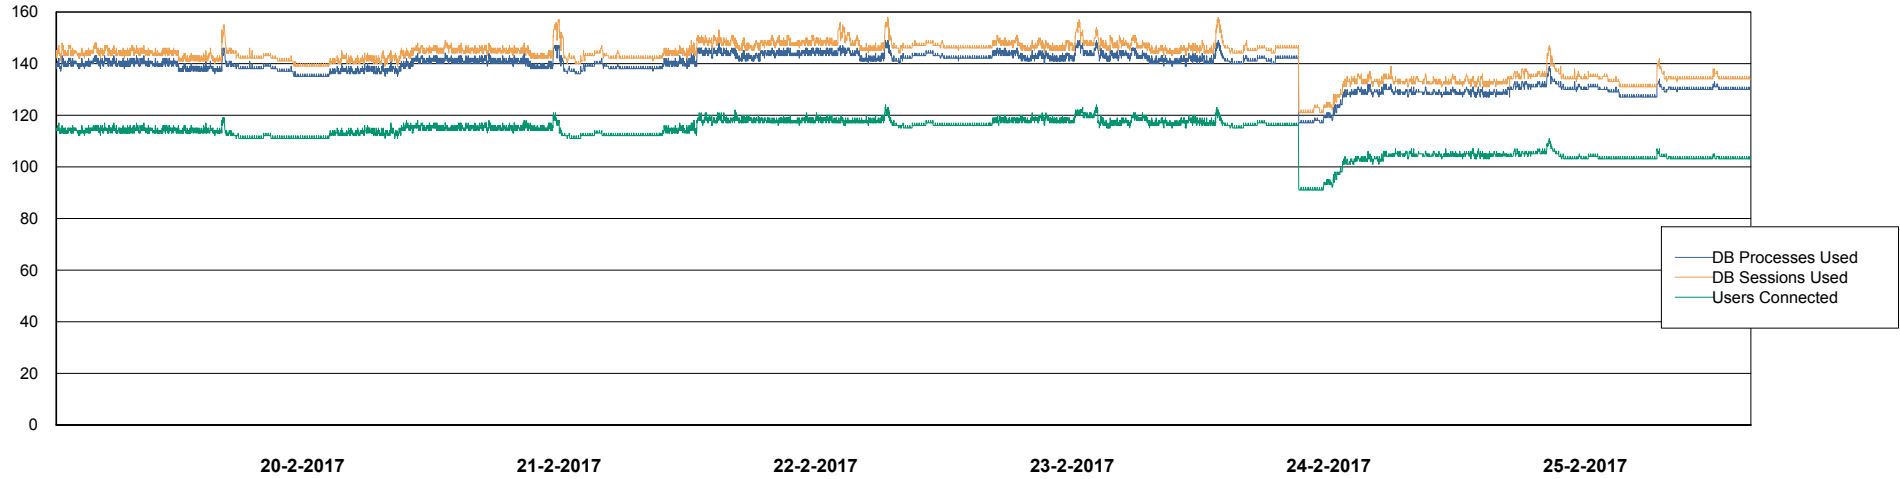

Database Performance VOSDB_Production

DB Processes Max 150
DB Sessions Max 248