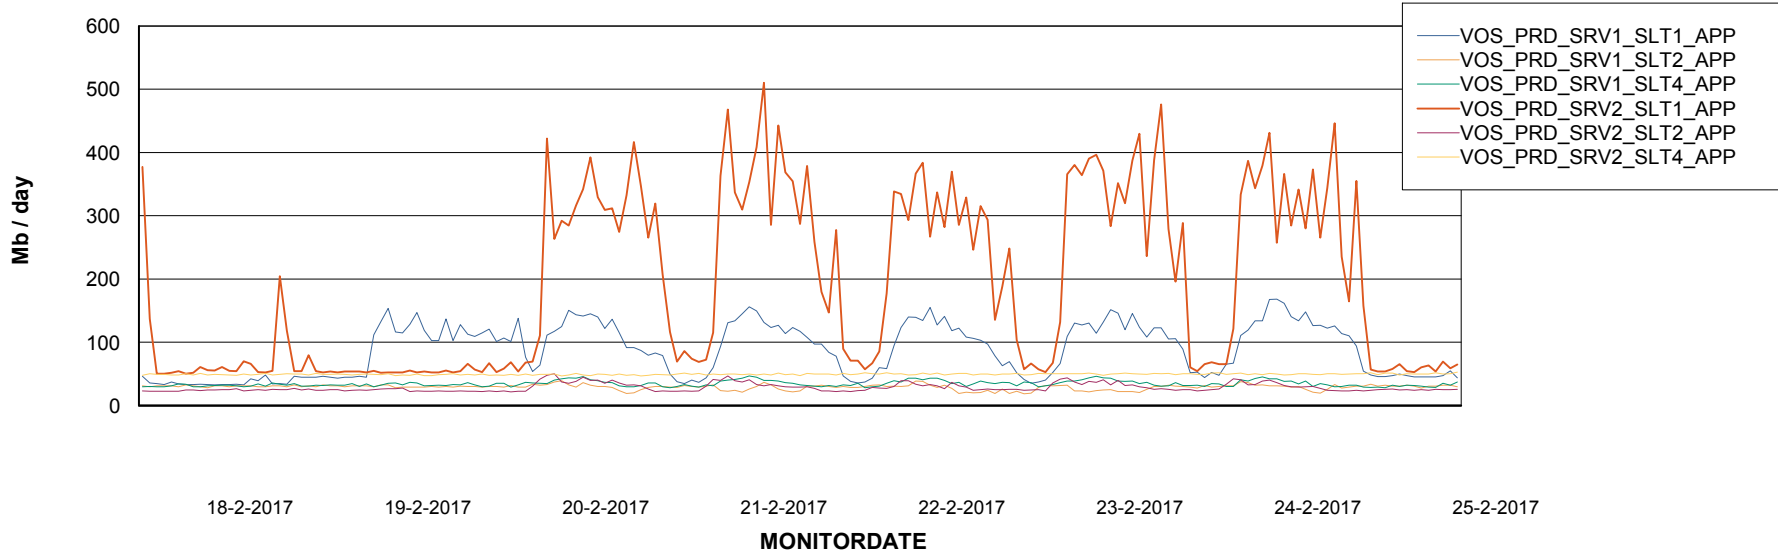

ABSSolute Application Server Services

Avg memory used per ABS Server Service