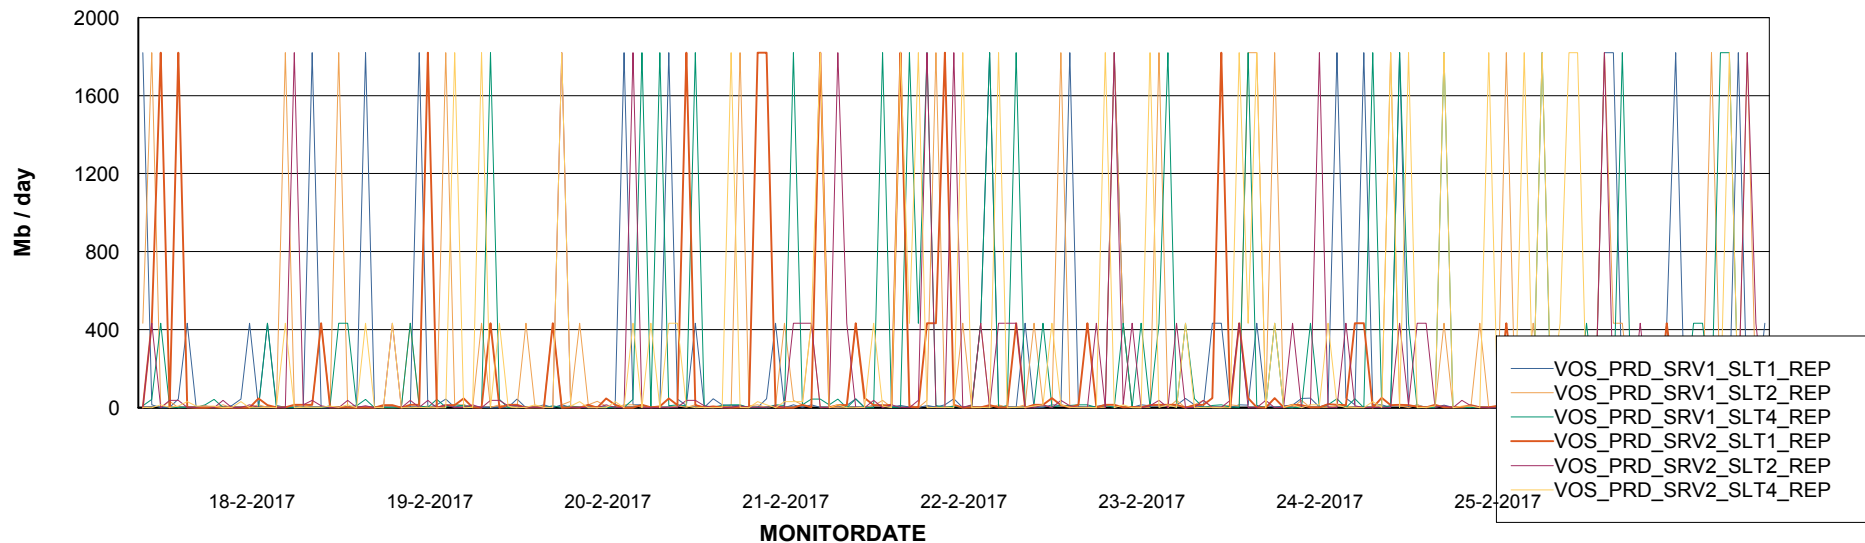

ABSSolute Application ReportServer Services

Avg memory used per ABS Web component