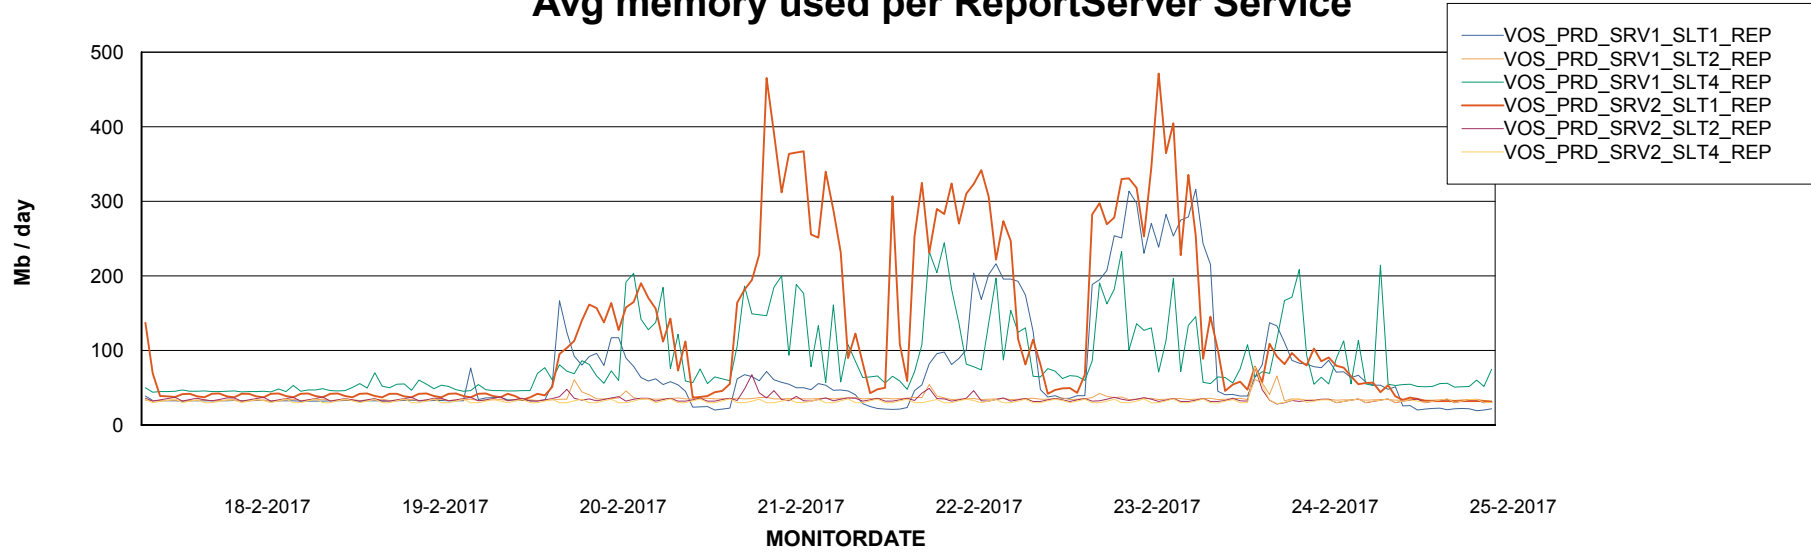

ABSSolute Application ReportServer Services

Avg memory used per ReportServer Service