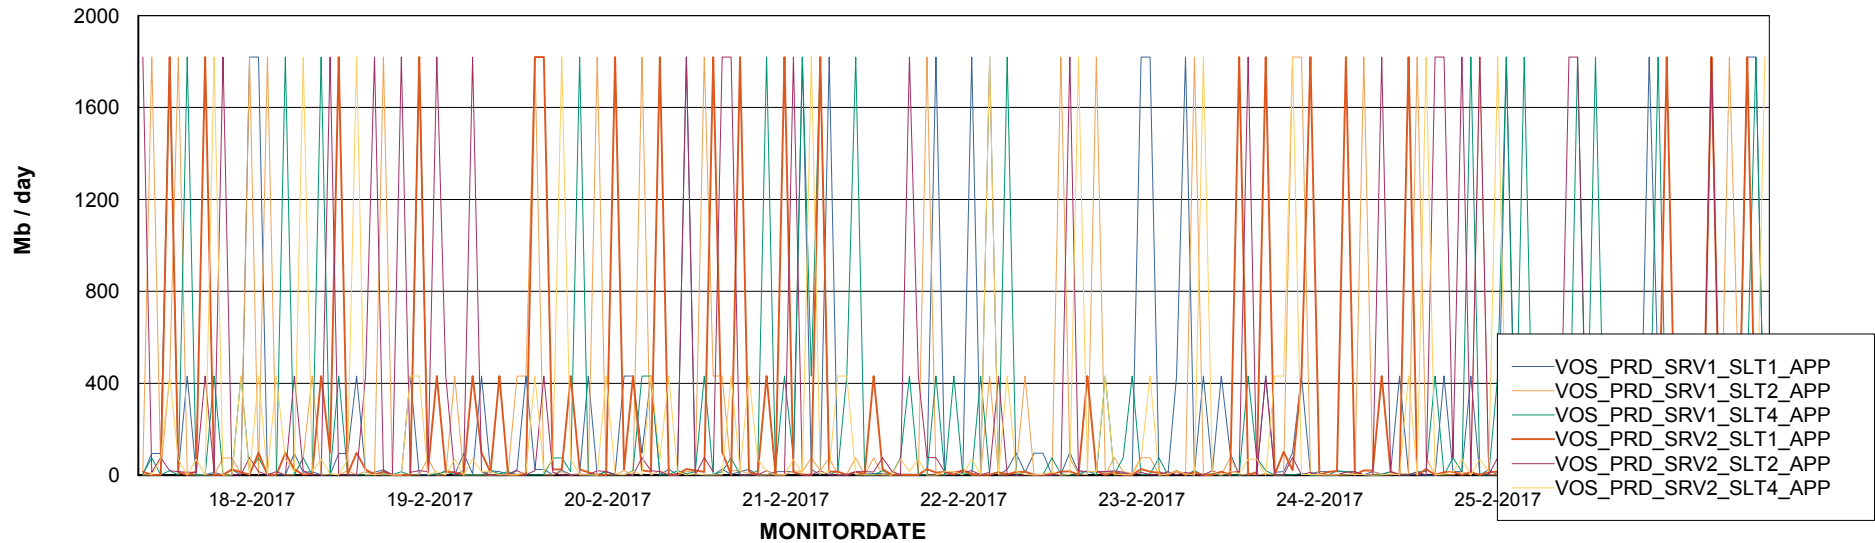

ABSSolute Application Server Services

Avg memory used per ABS Web component