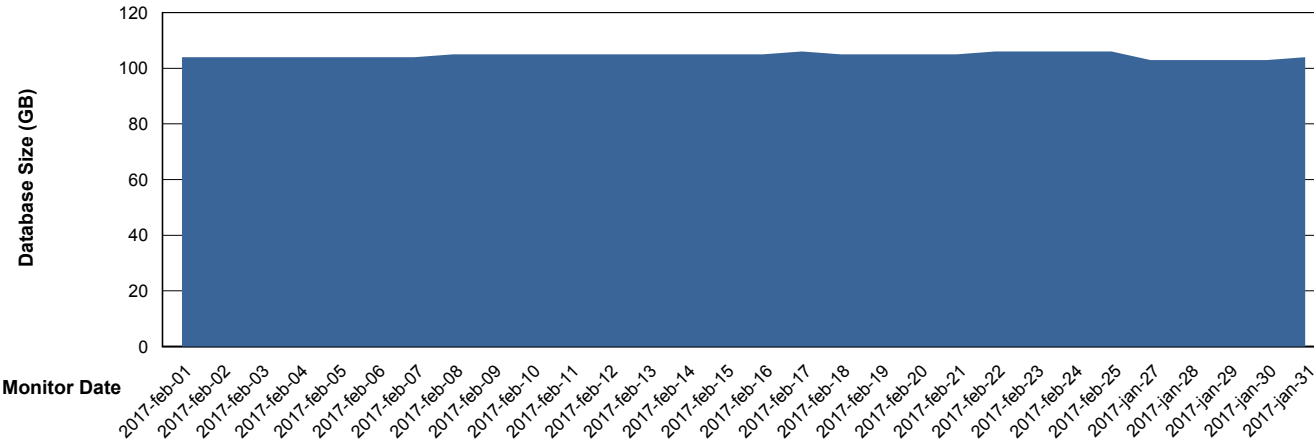

Database Performance RFLDB_Standby

DB Processes Max 500
DB Sessions Max 784

Weekly SLA Customer Report

Customer RFL_Production
 Database ID 36

DATABASE SIZE RFLDB_Production

Database growth over last month

Database Tablespace RFLDB_Production

Date	Tablespace Name	Filesize (Gb)	Usedsize (Gb)	Percentage free
25-2-2017	ABSDATA	40	33	18
	INDX	84	70	17
24-2-2017	ABSDATA	40	33	18
	INDX	84	70	17
23-2-2017	ABSDATA	40	33	18
	INDX	84	70	17
22-2-2017	ABSDATA	40	33	18
	INDX	84	70	17
21-2-2017	ABSDATA	40	33	18
	INDX	84	70	17
20-2-2017	ABSDATA	40	33	18
	INDX	84	70	17
19-2-2017	ABSDATA	40	33	18
	INDX	84	70	17