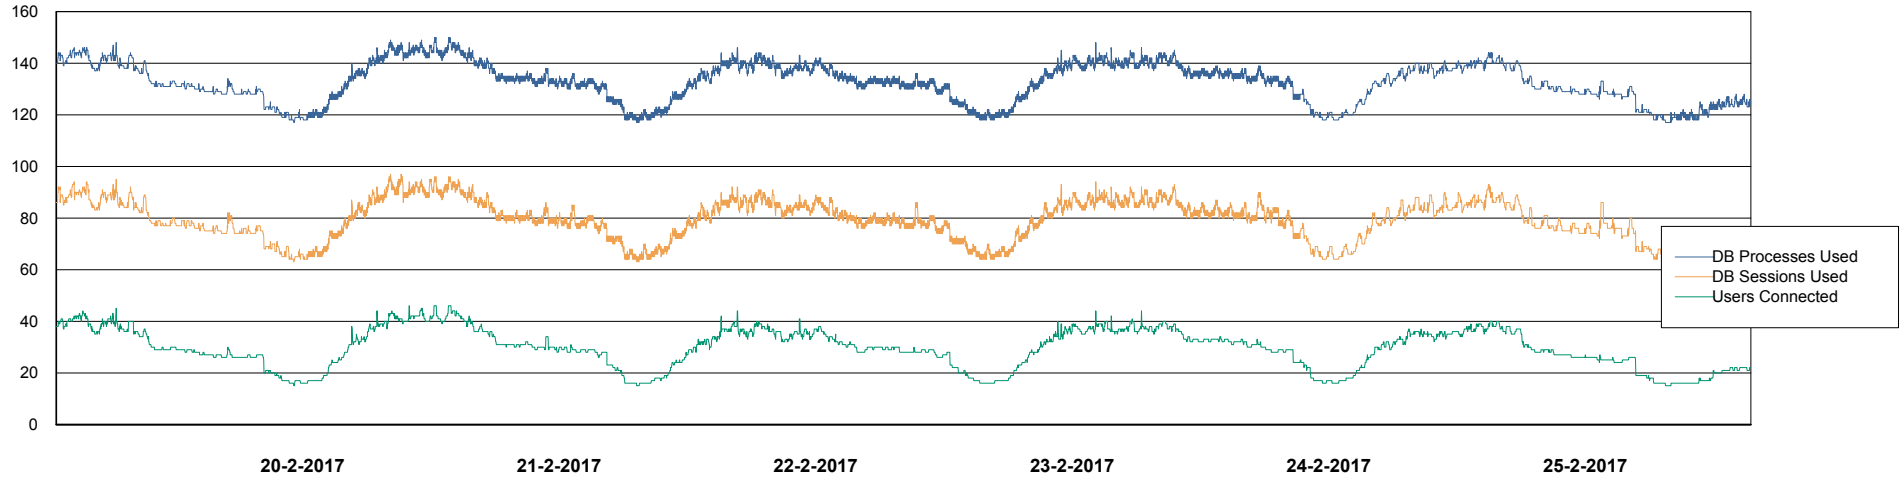

Harddisk Usage RFL_STB

	Free disk space on c: (%)	Total disk space on c: (Gb)	Free disk space on d: (%)	Total disk space on d: (Gb)	Free disk space on e: (%)	Total disk space on e: (Gb)	Free disk space on f: (%)	Total disk space on f: (Gb)
25-2-2017	63	195	87	559	73	559	67	363
24-2-2017	63	195	87	559	73	559	69	363
23-2-2017	63	195	87	559	73	559	70	363
22-2-2017	63	195	87	559	73	559	70	363
21-2-2017	63	195	87	559	73	559	71	363
20-2-2017	63	195	87	559	73	559	72	363
19-2-2017	63	195	87	559	73	559	72	363

Weekly SLA Customer Report

Customer RFL_Production
Database ID 36

Database Performance RFLDB_Production

DB Processes Max 500
DB Sessions Max 784

Weekly SLA Customer Report

Customer RFL_Production
Database ID 36