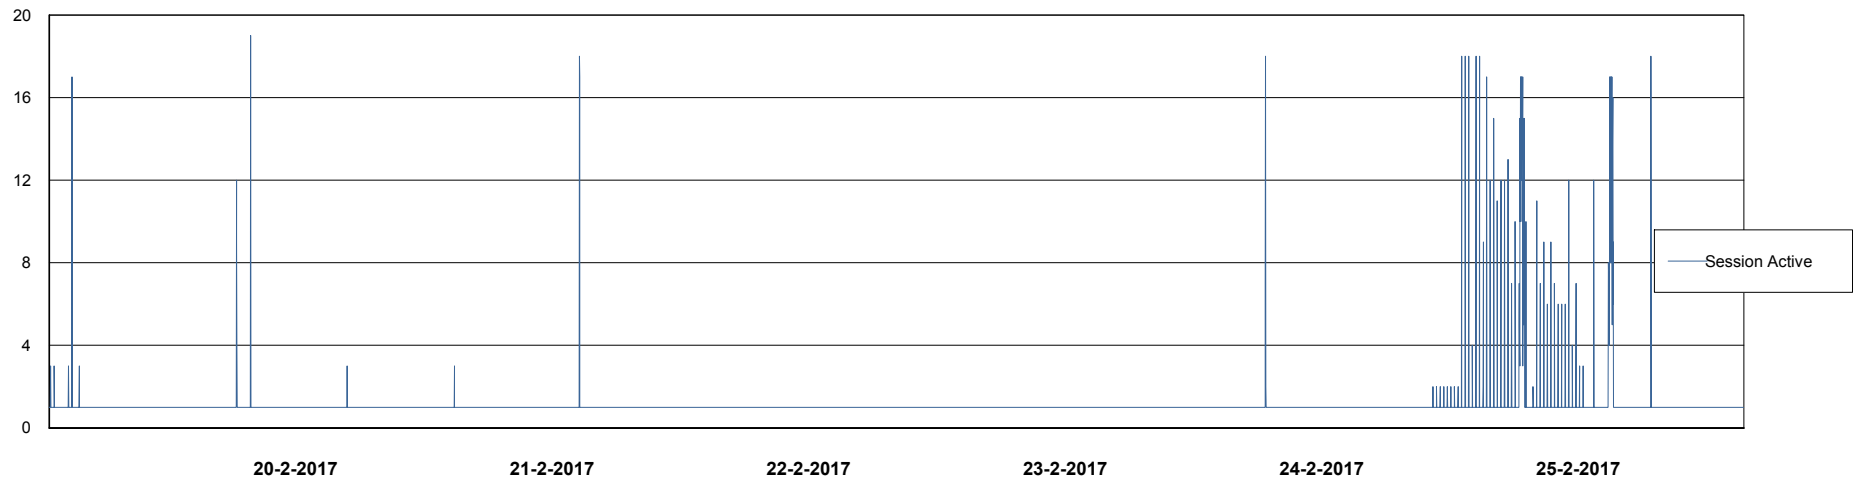

Weekly SLA Customer Report

Customer RFL_Production
Database ID 36

Database Performance RFLDB_Production

DB Processes Max 500
DB Sessions Max 784

Weekly SLA Customer Report

Customer RFL_Production
Database ID 36

Database Performance RFLDB_Standby

DB Processes Max 500
DB Sessions Max 784

Weekly SLA Customer Report

Customer RFL_Production
 Database ID 36

DATABASE SIZE RFLDB_Production

Database growth over last month