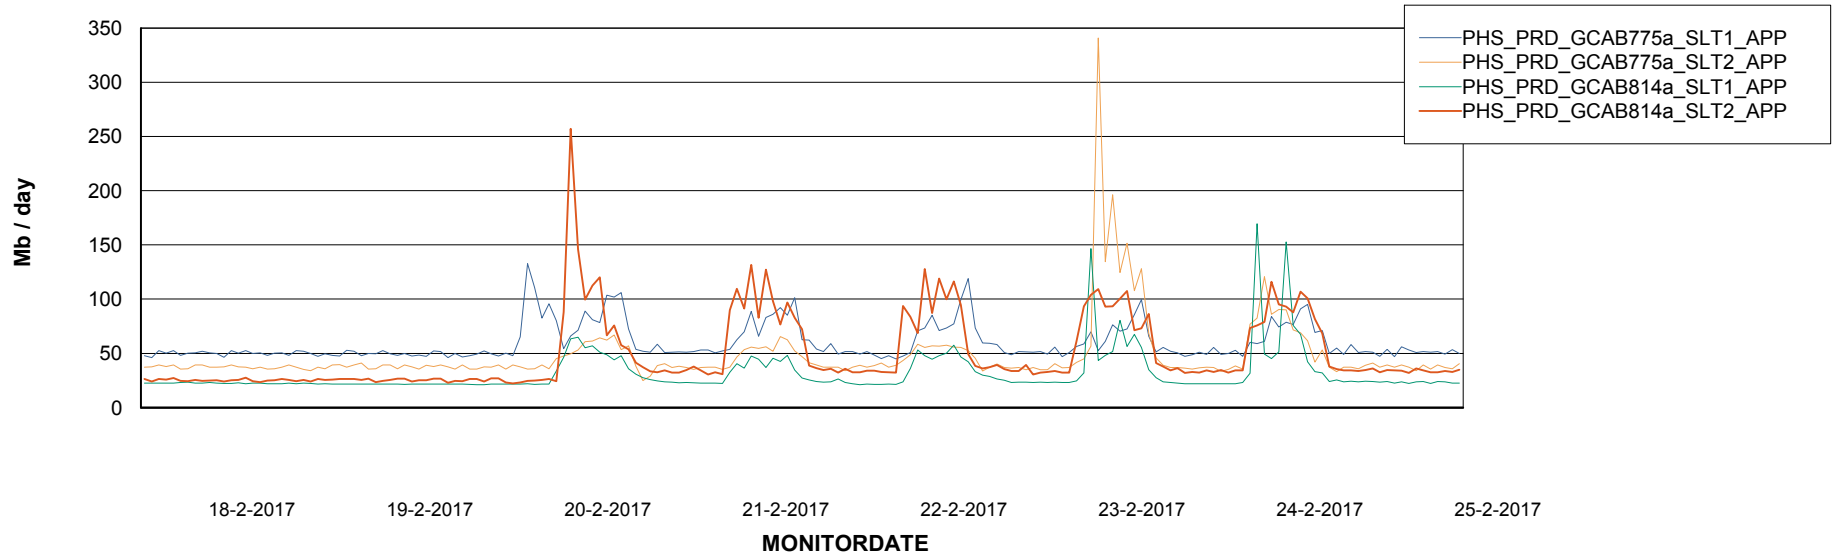

Avg memory used per ABS Server Service