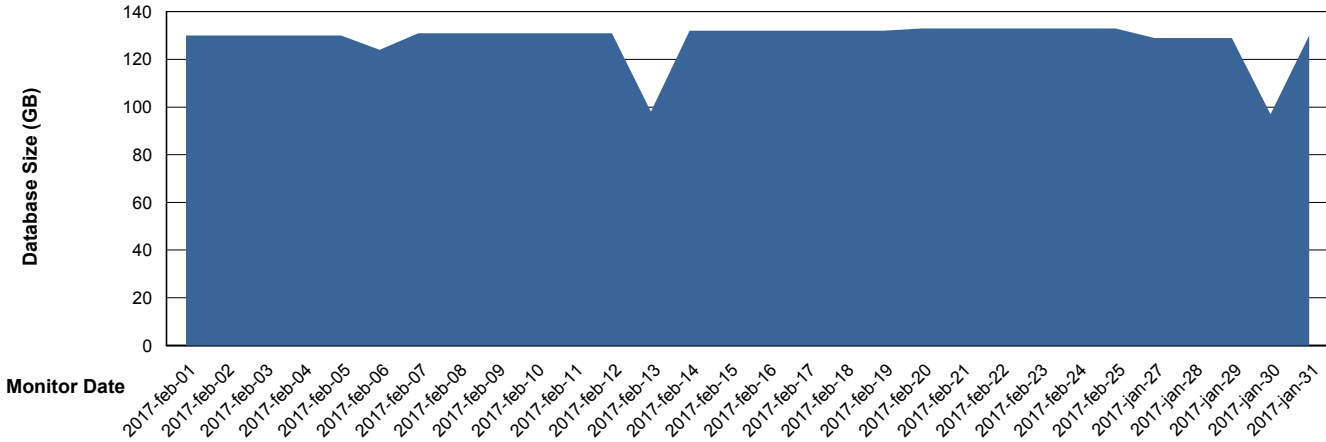

DATABASE SIZE LLGDB_Production

Database growth over last month