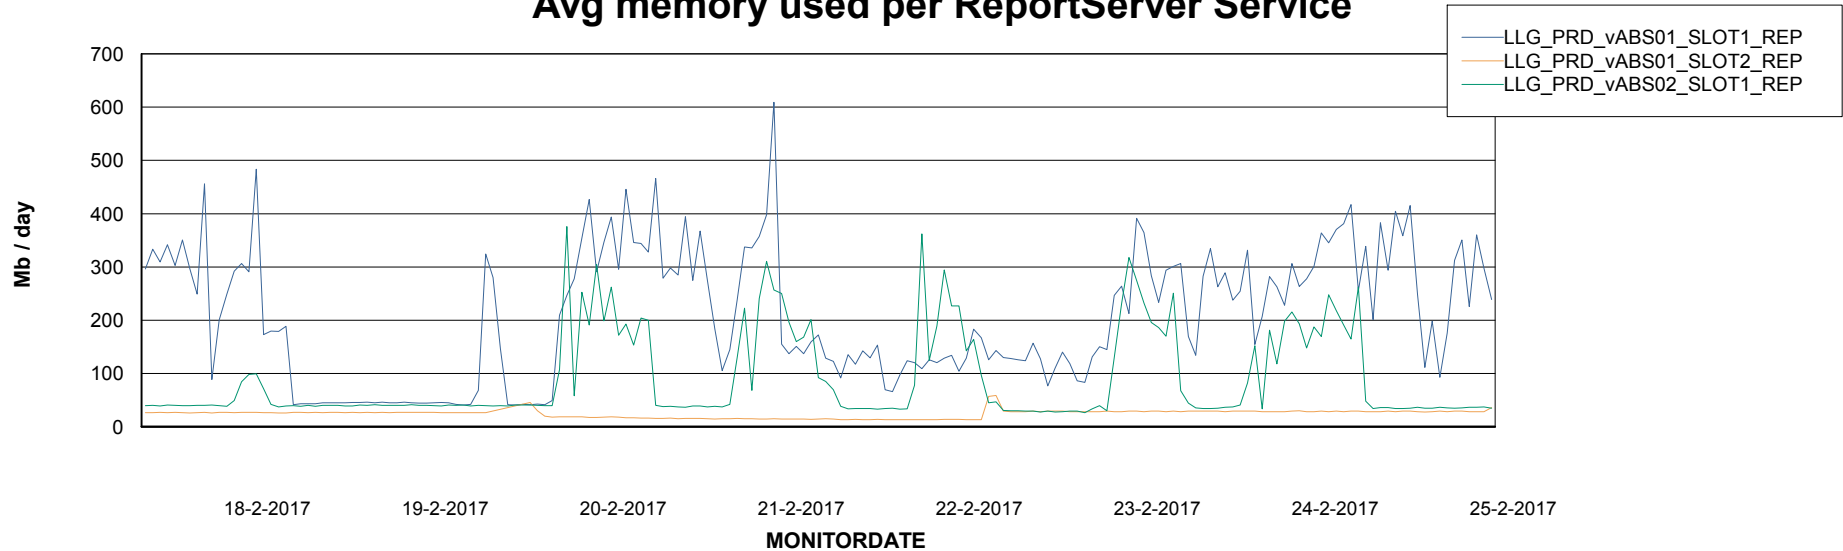

Avg memory used per ReportServer Service