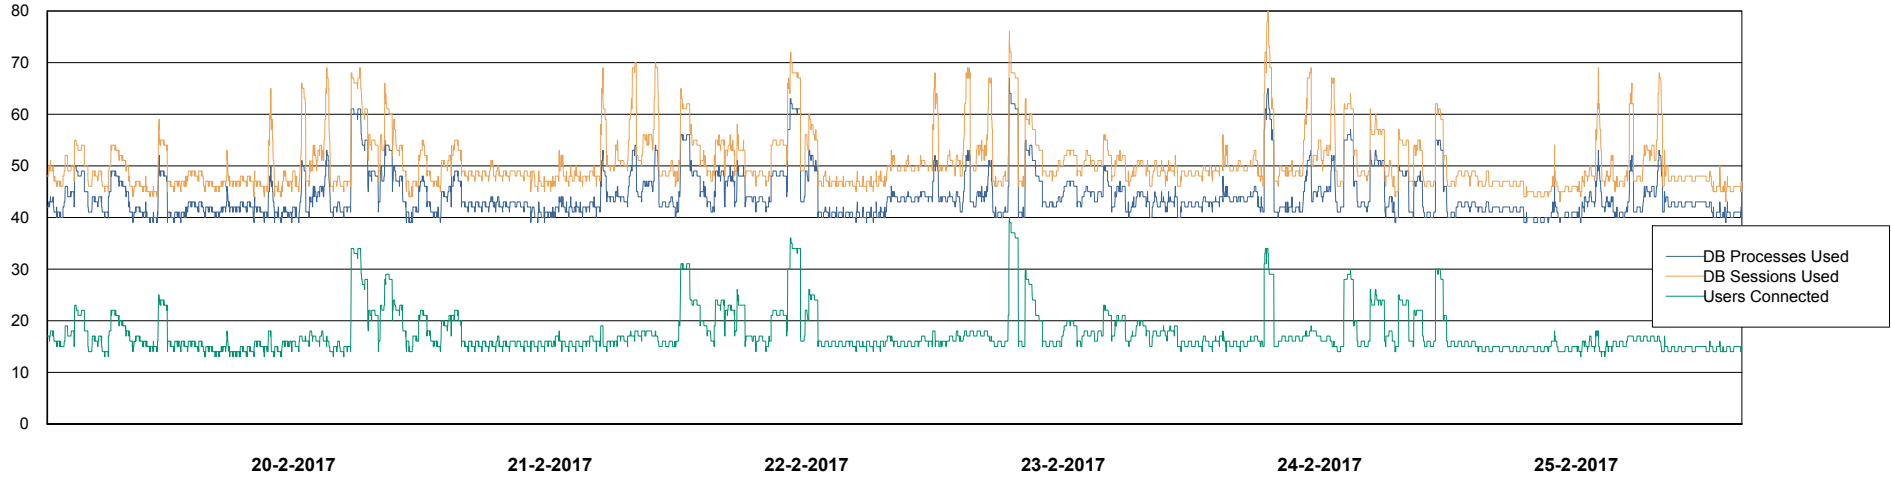

Database Performance LLGDB_Standby

DB Processes Max 520
DB Sessions Max 804

Weekly SLA Customer Report

Customer LLG_Production
Database ID 53

Database Performance LLGDBBI_Production

DB Processes Max 500
DB Sessions Max 780