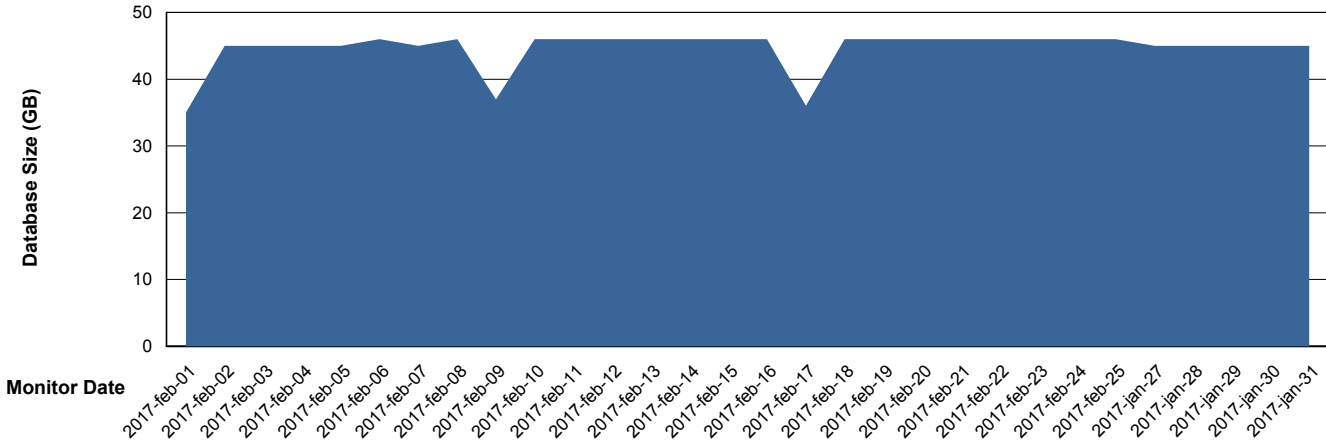

Weekly SLA Customer Report

Customer LLG_Production
Database ID 53

DATABASE SIZE LLGDB_Production

Database growth over last month

DATABASE SIZE LLGDBBI_Production

Database growth over last month

Weekly SLA Customer Report