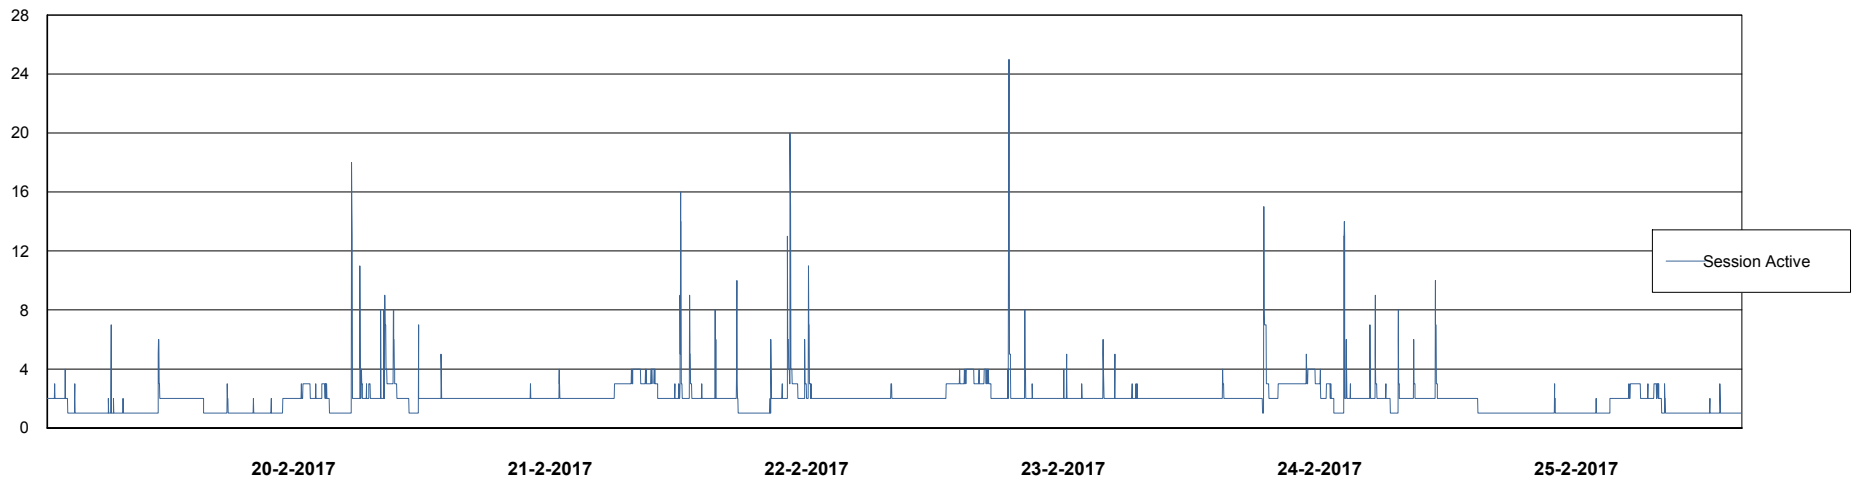

Database Performance LLGDB_Standby

DB Processes Max 520
DB Sessions Max 804

Weekly SLA Customer Report

Customer LLG_Production
Database ID 53

Database Performance LLGDBBI_Production

DB Processes Max 500
DB Sessions Max 780