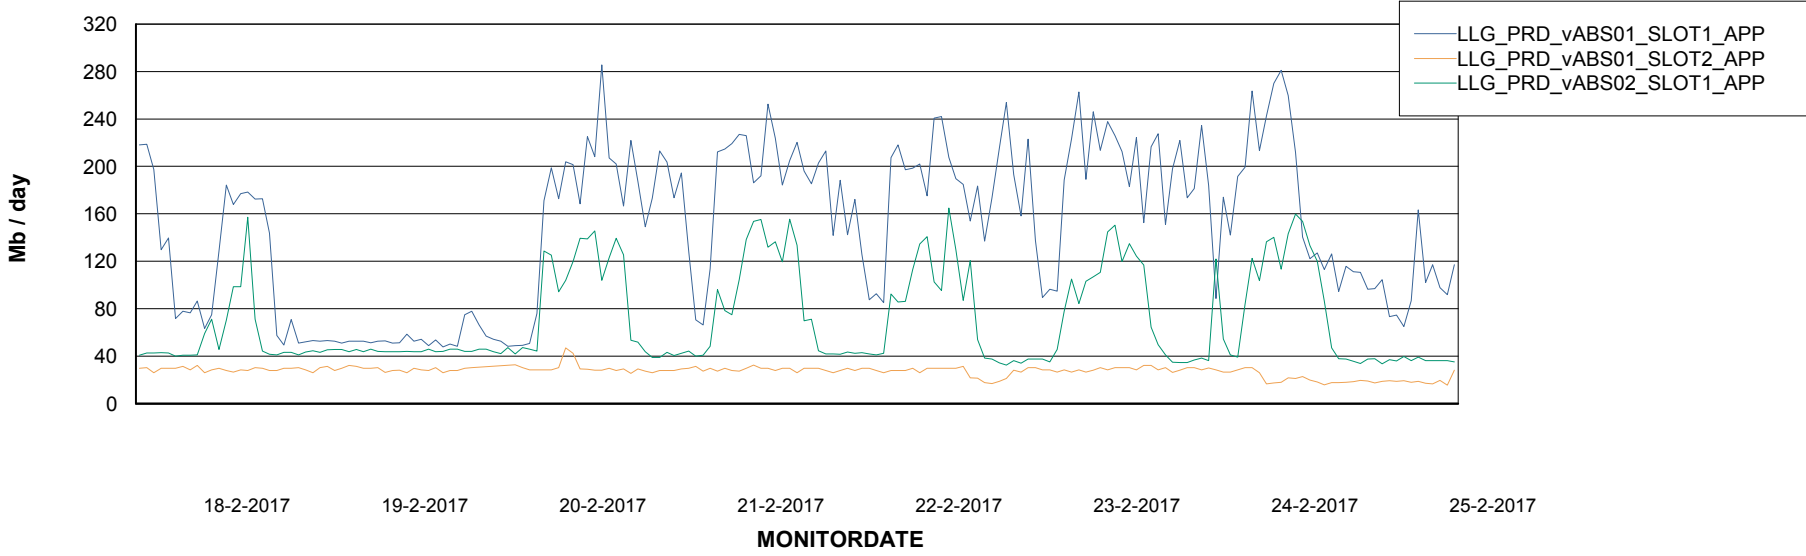

Weekly SLA Customer Report

Customer LLG_Production
Database ID 53

ABSolute Application Server Services

Disaster per ABS Server

Avg memory used per ABS Server Service

Weekly SLA Customer Report

Customer LLG_Production
Database ID 53