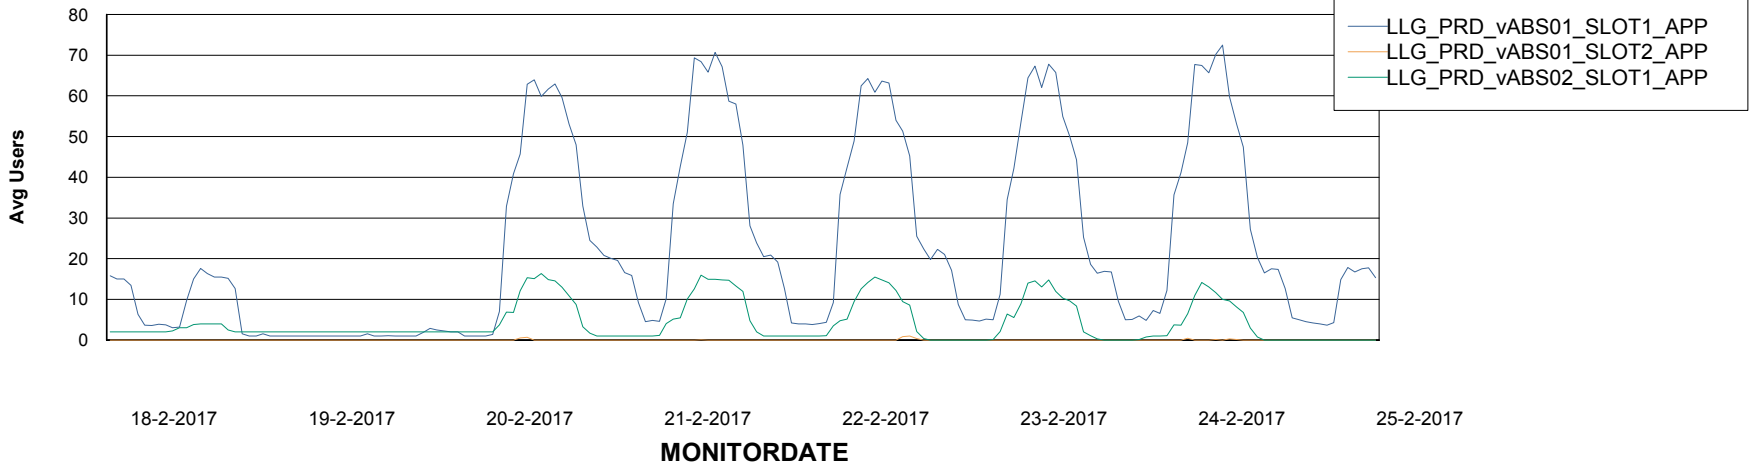

ABSSolute Application Server Services

Avg users per day per ABS server