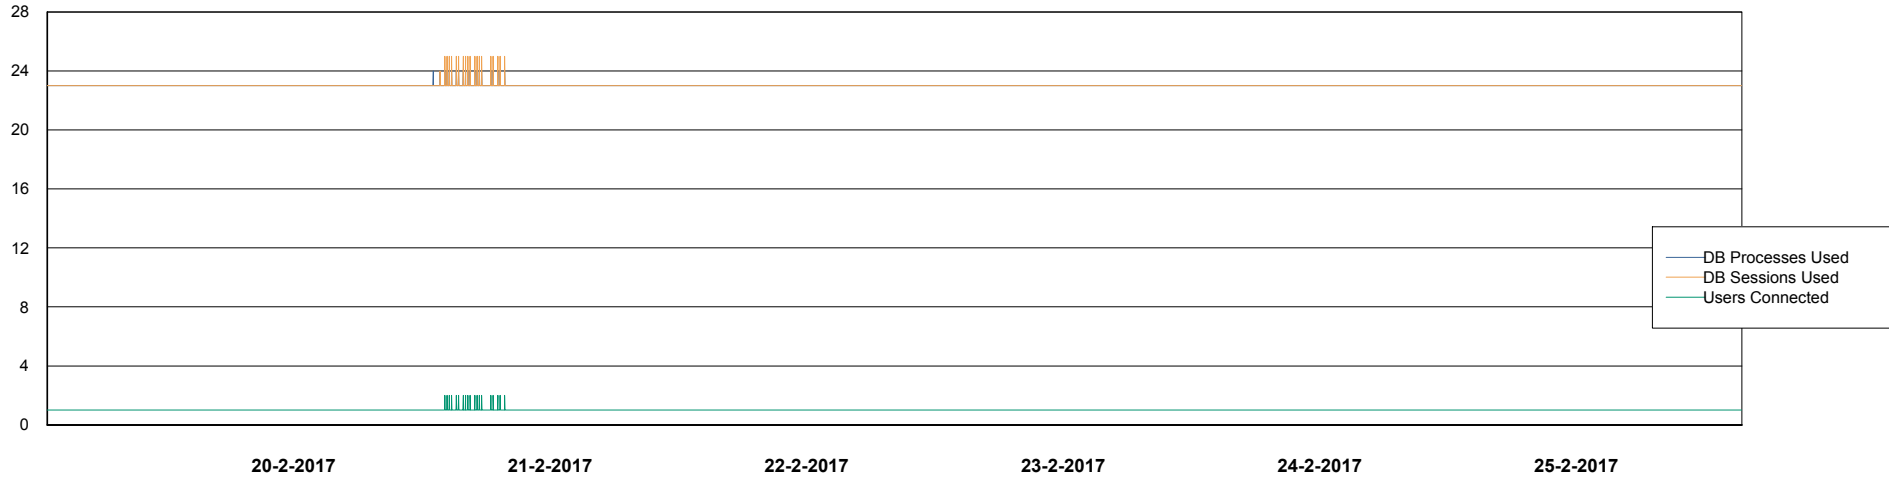

Weekly SLA Customer Report

Customer JWR Production
Database ID 43

Database Performance JWRDB_Production

DB Processes Max 150
DB Sessions Max 248

Weekly SLA Customer Report

Customer JWR Production
Database ID 43

Database Performance JWRDB_Standby

DB Processes Max 150
DB Sessions Max 248

Weekly SLA Customer Report

Customer JWR Production
 Database ID 43

DATABASE SIZE JWRDB_Production

Database growth over last month