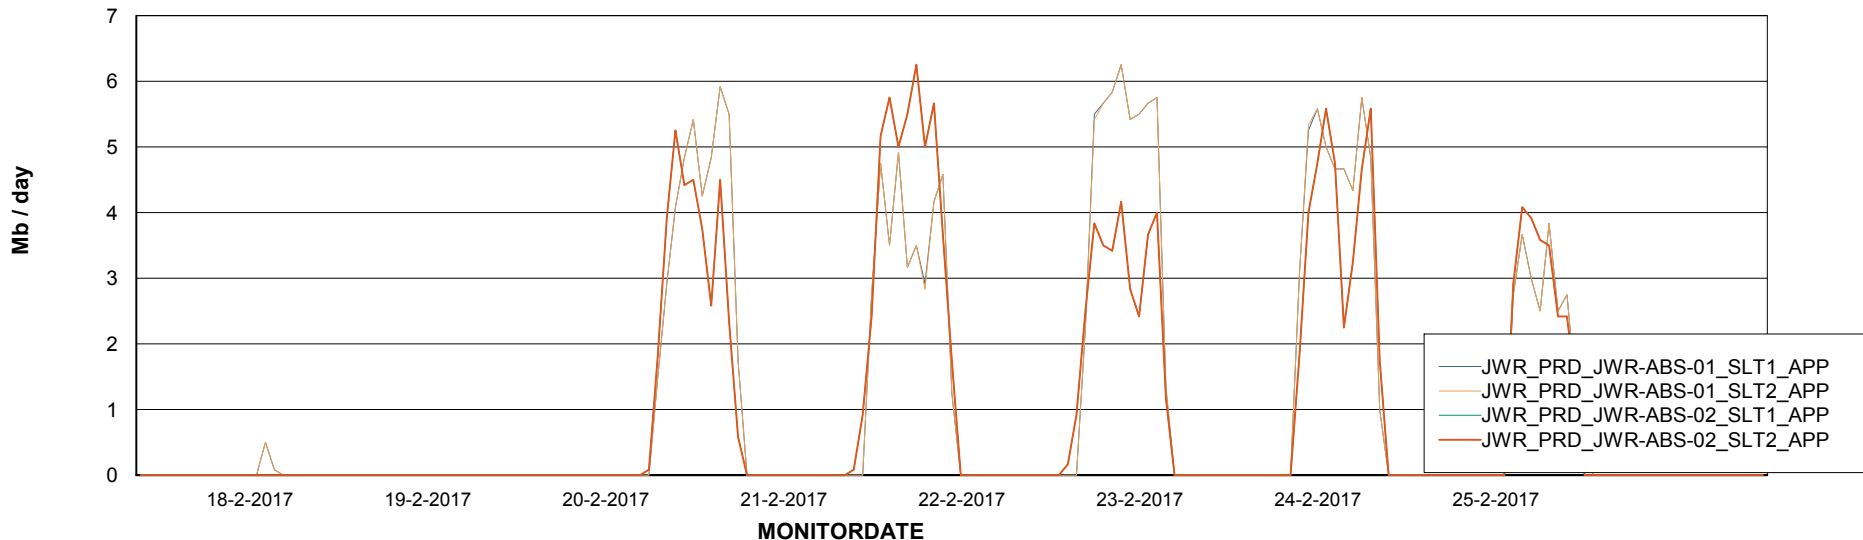

ABSSolute Application Server Services

Avg memory used per ABS Web component