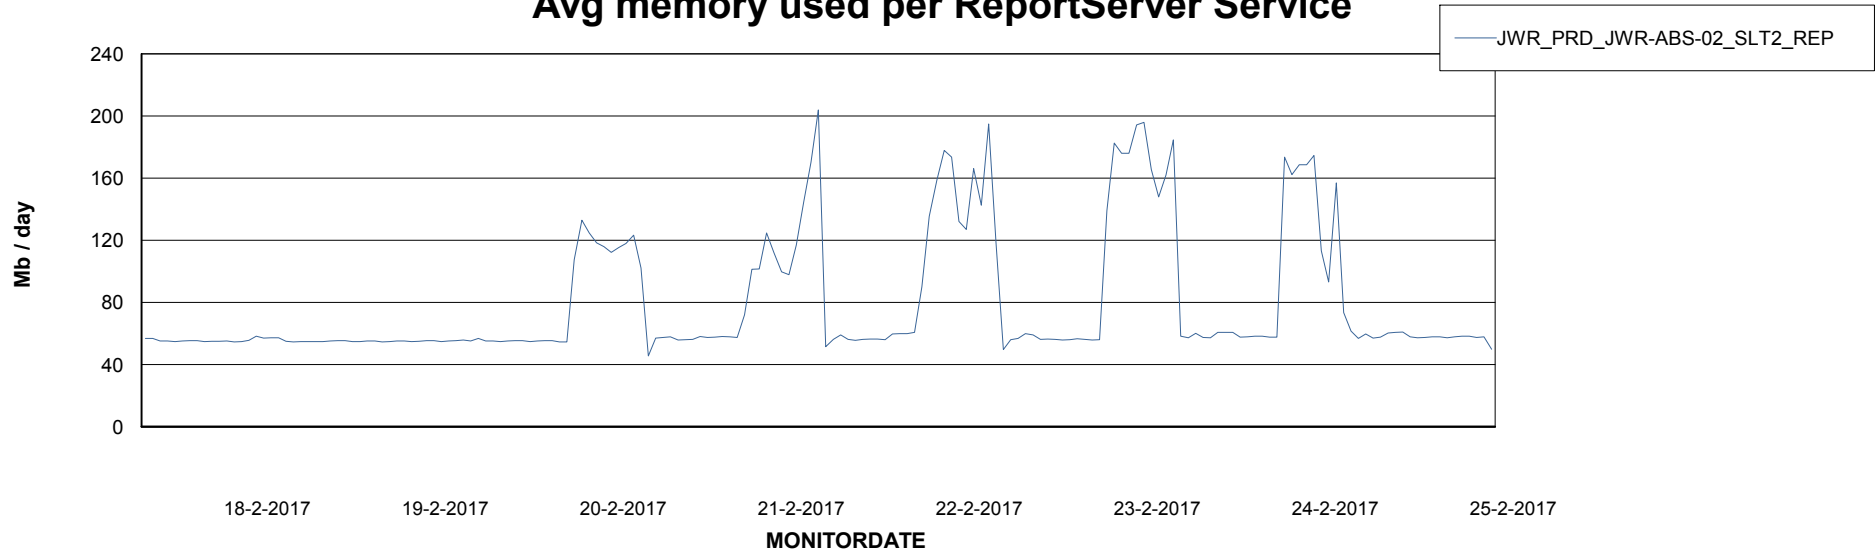

Avg memory used per ReportServer Service