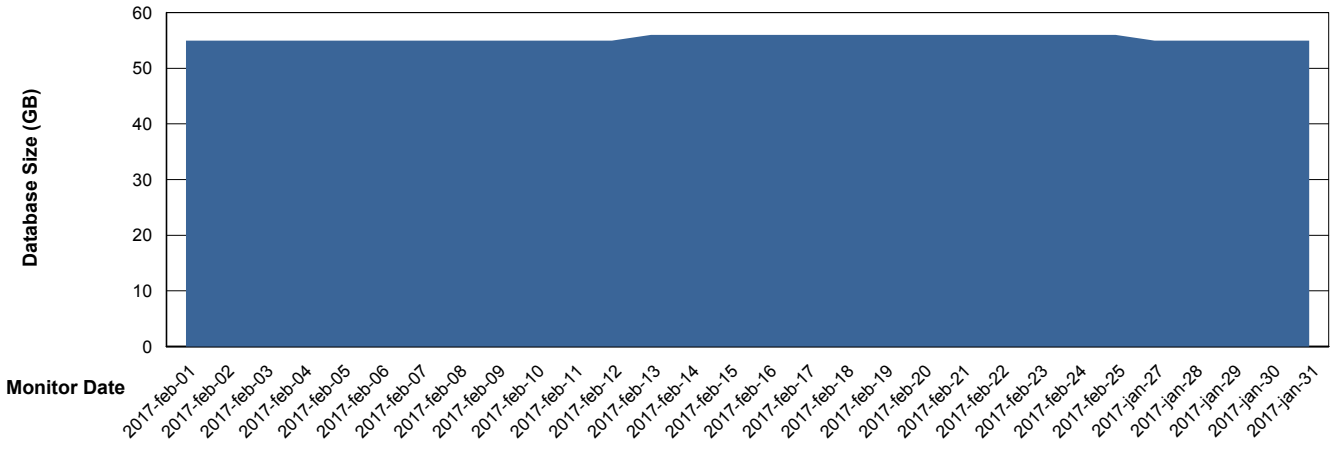

Database Performance JWRDB_Standby

DB Processes Max 150
DB Sessions Max 248

Weekly SLA Customer Report

Customer JWR Production
 Database ID 43

DATABASE SIZE JWRDB_Production

Database growth over last month