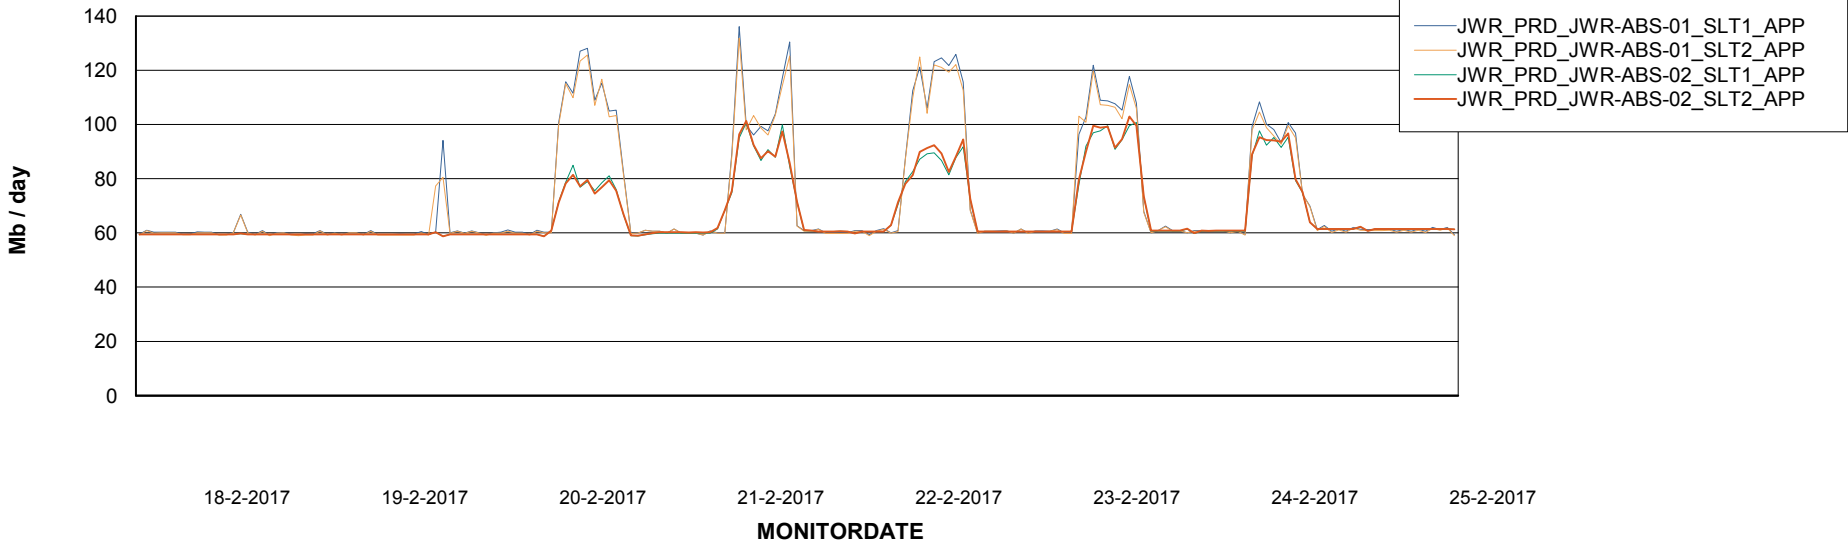

Database Tablespace JWRDB_Production

Date	Tablespace Name	Filesize (Gb)	Usedsize (Gb)	Percentage free
25-2-2017	ABSDATA	21	17	19
	INDX	46	38	17
24-2-2017	ABSDATA	21	17	19
	INDX	46	38	17
23-2-2017	ABSDATA	21	17	19
	INDX	46	38	17
22-2-2017	ABSDATA	21	17	19
	INDX	46	38	17
21-2-2017	ABSDATA	21	17	19
	INDX	46	37	20
20-2-2017	ABSDATA	21	17	19
	INDX	46	37	20
19-2-2017	ABSDATA	21	17	19
	INDX	46	37	20

Weekly SLA Customer Report

Customer JWR Production
Database ID 43

ABSSolute Application Server Services

Disaster per ABS Server

Avg memory used per ABS Server Service

Weekly SLA Customer Report

Customer JWR Production
Database ID 43