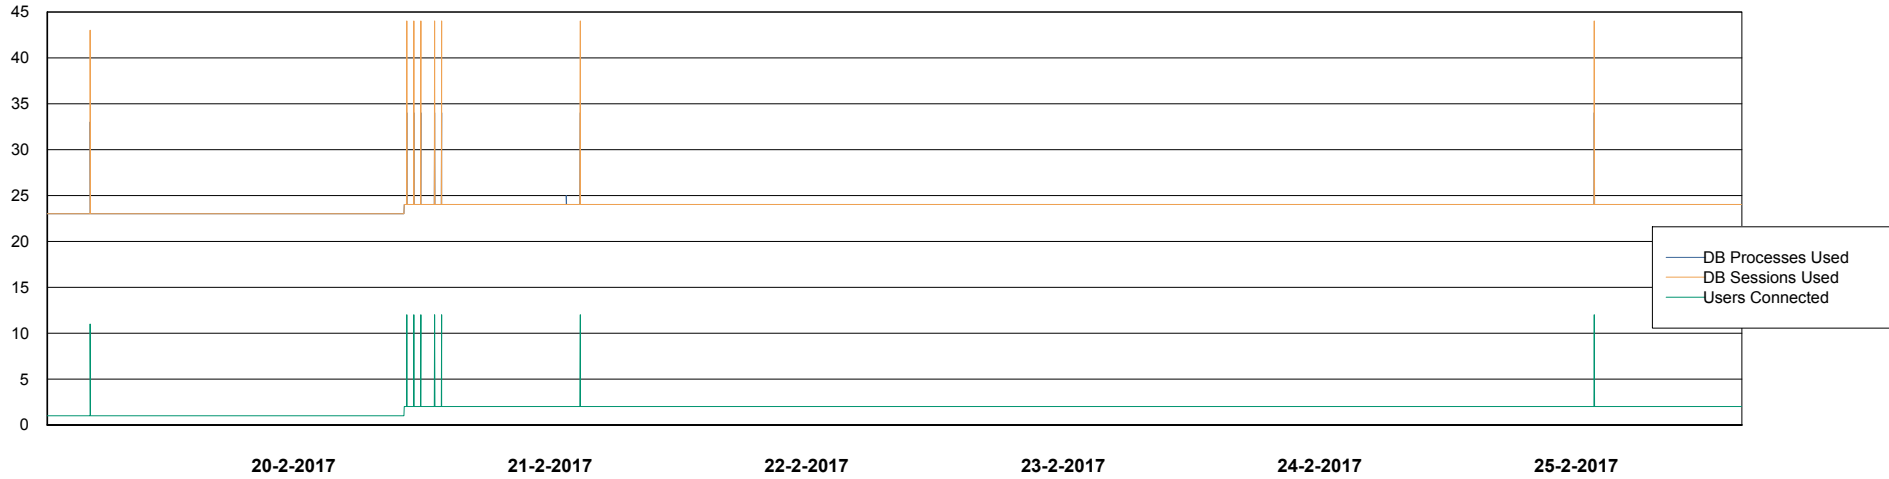

Weekly SLA Customer Report

Customer CIW Production
Database ID 45

Database Performance CIWDB_Production

DB Processes Max 150
DB Sessions Max 248

Weekly SLA Customer Report

Customer CIW Production
Database ID 45

Database Performance CIWDB_Standby

DB Processes Max 150
DB Sessions Max 248

Weekly SLA Customer Report

Customer CIW Production
 Database ID 45

DATABASE SIZE CIWDB_Production

Database growth over last month