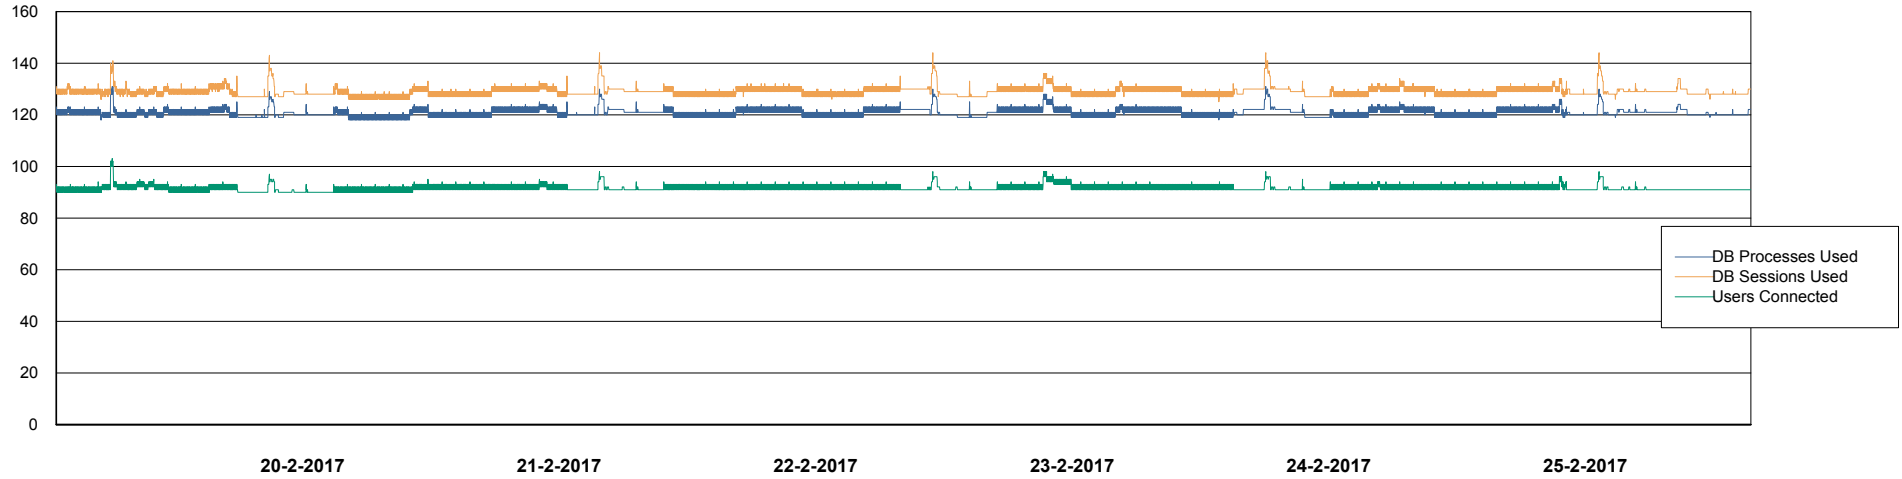

Harddisk Usage CIW_PRD_ORACLE2

	Free disk space on c: (%)	Total disk space on c: (Gb)	Free disk space on d: (%)	Total disk space on d: (Gb)	Free disk space on e: (%)	Total disk space on e: (Gb)
25-2-2017	59	555	98	558	82	558
24-2-2017	59	555	98	558	82	558
23-2-2017	59	555	98	558	82	558
22-2-2017	59	555	98	558	82	558
21-2-2017	59	555	98	558	82	558
20-2-2017	59	555	98	558	82	558
19-2-2017	59	555	98	558	83	558

Weekly SLA Customer Report

Customer CIW Production
Database ID 45

Database Performance CIWDB_Production

DB Processes Max 150
DB Sessions Max 248

Weekly SLA Customer Report

Customer CIW Production
Database ID 45