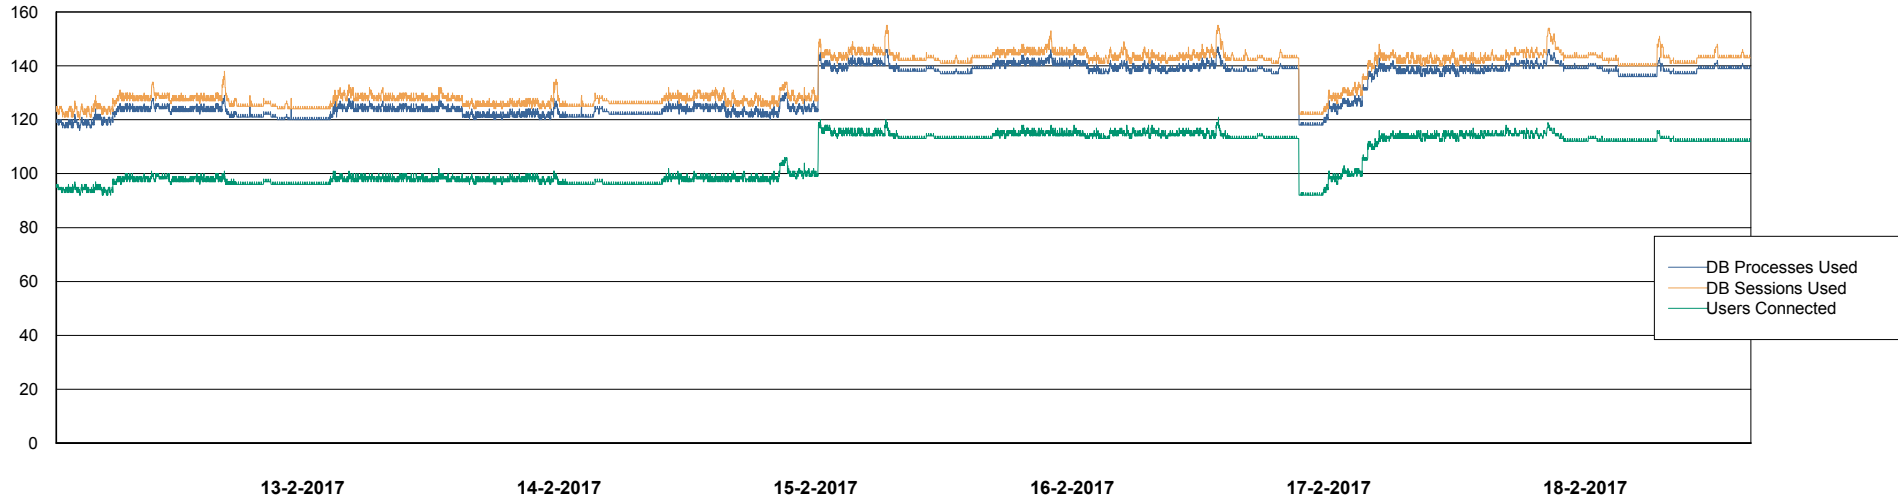

Database Performance VOSDB_Production

DB Processes Max 150
DB Sessions Max 248