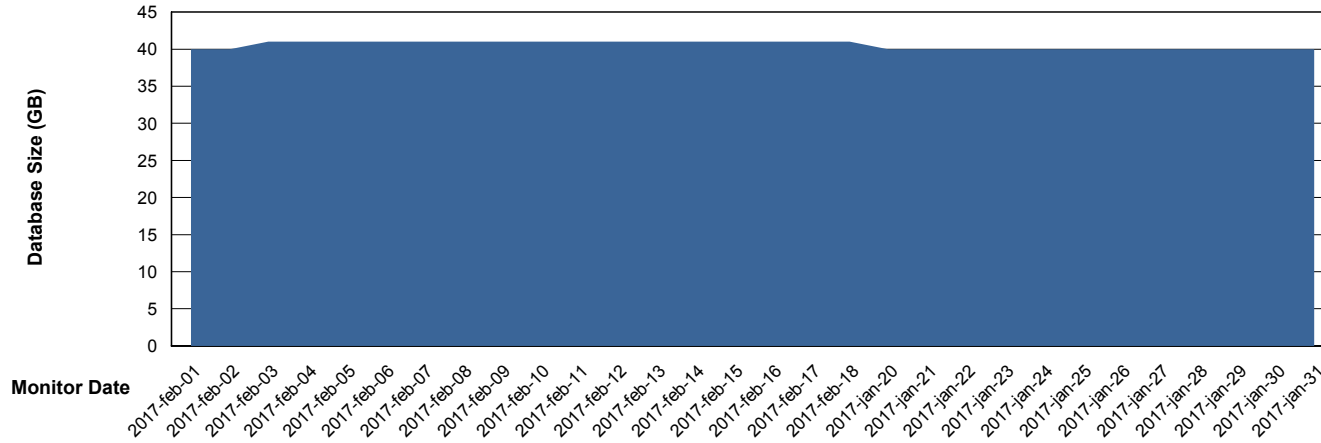

DATABASE SIZE VOSBIDB_Production

Database growth over last month