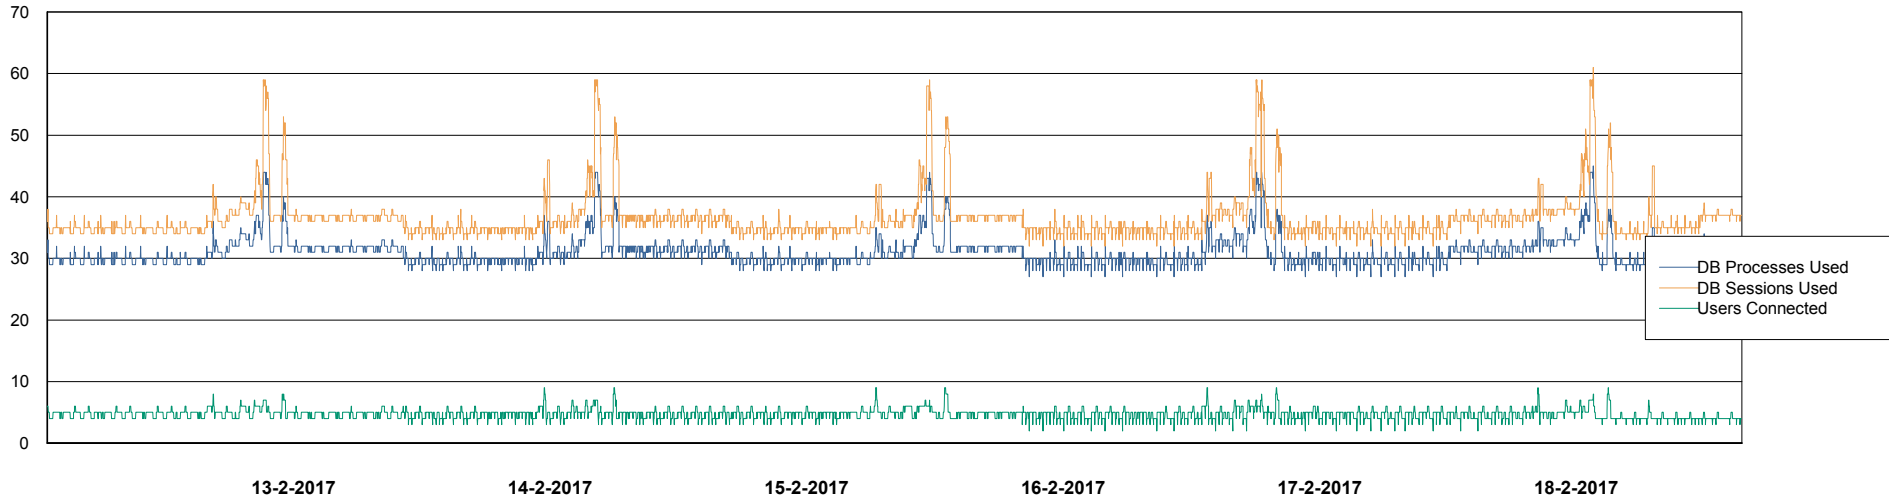

Database Performance VOSBIDB_Production

DB Processes Max 500
DB Sessions Max 772