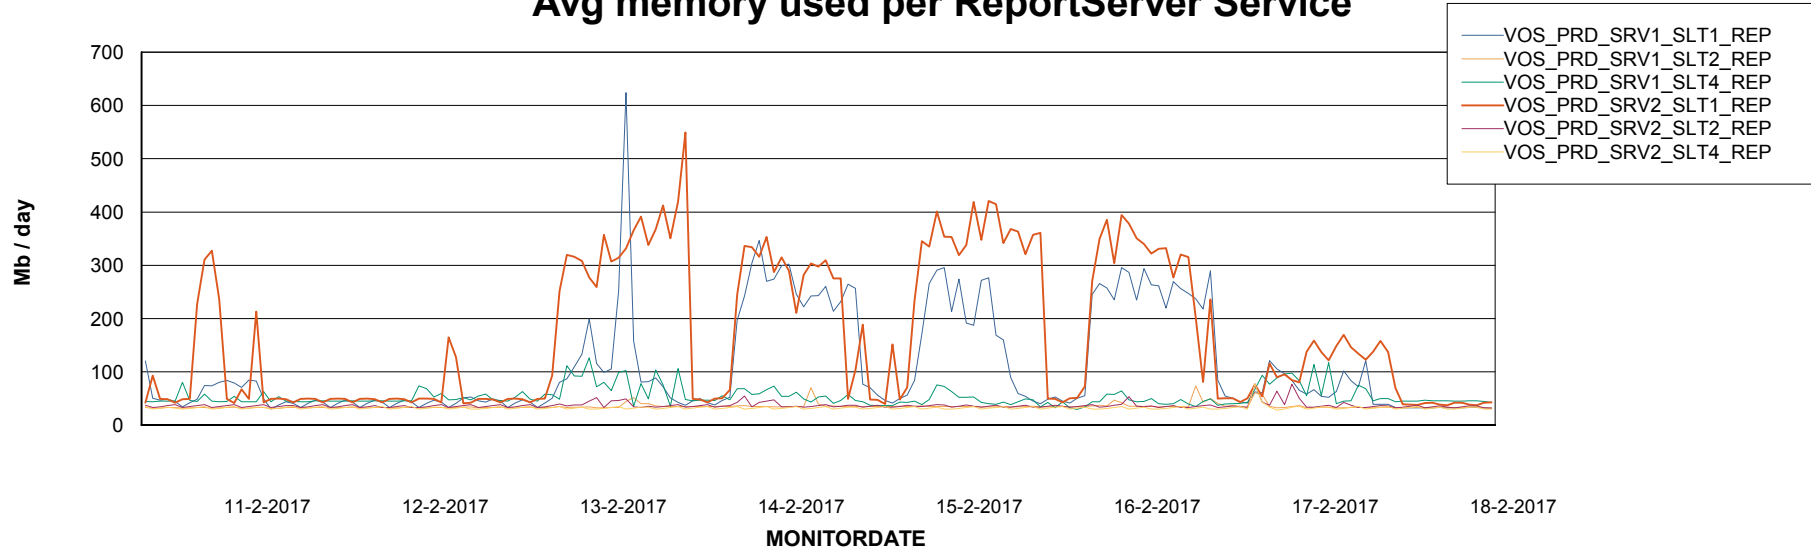

ABSSolute Application ReportServer Services

Avg memory used per ReportServer Service