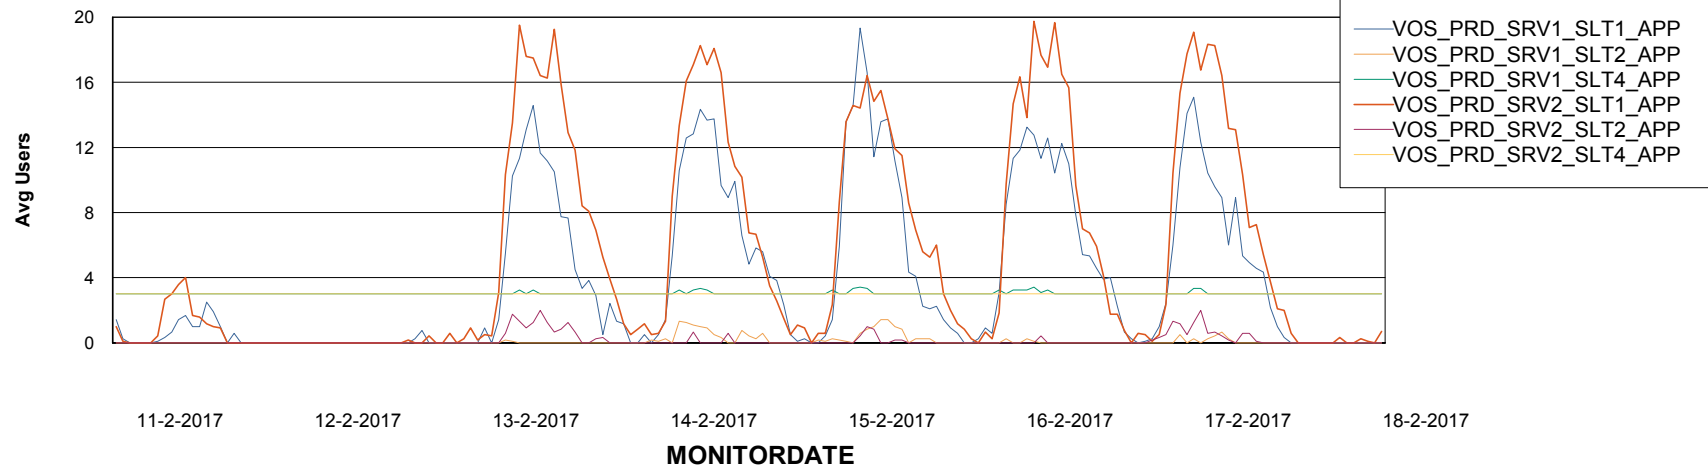

Avg users per day per ABS server