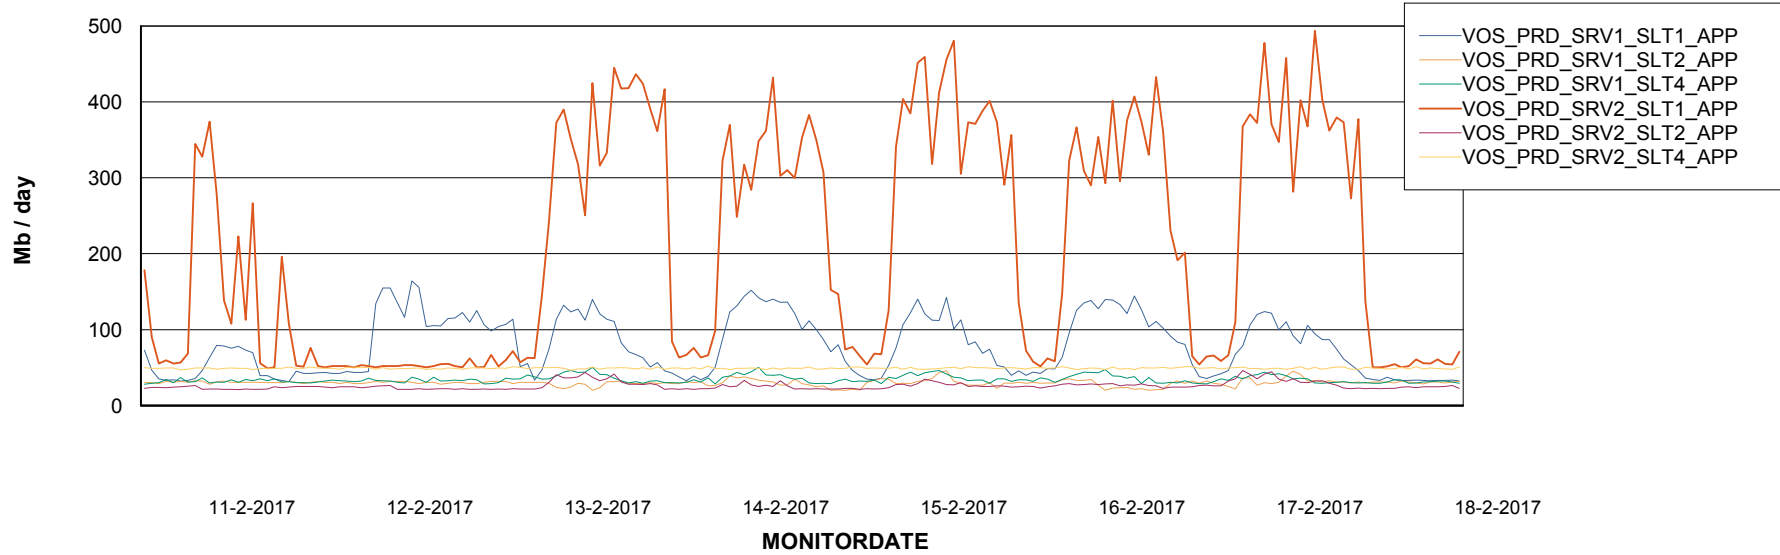

ABSSolute Application Server Services

Avg memory used per ABS Server Service