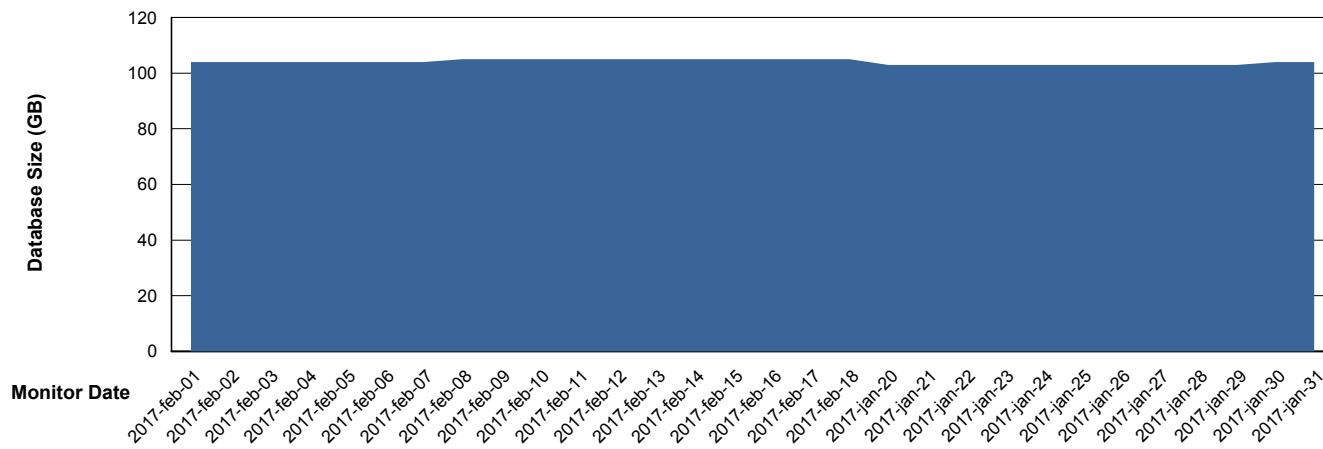

Weekly SLA Customer Report

Customer RFL_Production
Database ID 36

Database Performance RFLDB_Standby

DB Processes Max 500
DB Sessions Max 784

Weekly SLA Customer Report

Customer RFL_Production
Database ID 36

DATABASE SIZE RFLDB_Production

Database growth over last month

Weekly SLA Customer Report

Customer RFL_Production
 Database ID 36

Database Tablespace RFLDB_Production

Date	Tablespace Name	Filesize (Gb)	Usedsize (Gb)	Percentage free
18-2-2017	ABSDATA	40	33	18
	INDX	84	70	17
17-2-2017	ABSDATA	40	33	18
	INDX	84	70	17
16-2-2017	ABSDATA	40	33	18
	INDX	84	70	17
15-2-2017	ABSDATA	40	33	18
	INDX	84	70	17
14-2-2017	ABSDATA	40	33	18
	INDX	84	70	17
13-2-2017	ABSDATA	40	33	18
	INDX	84	70	17
12-2-2017	ABSDATA	40	33	18
	INDX	84	70	17