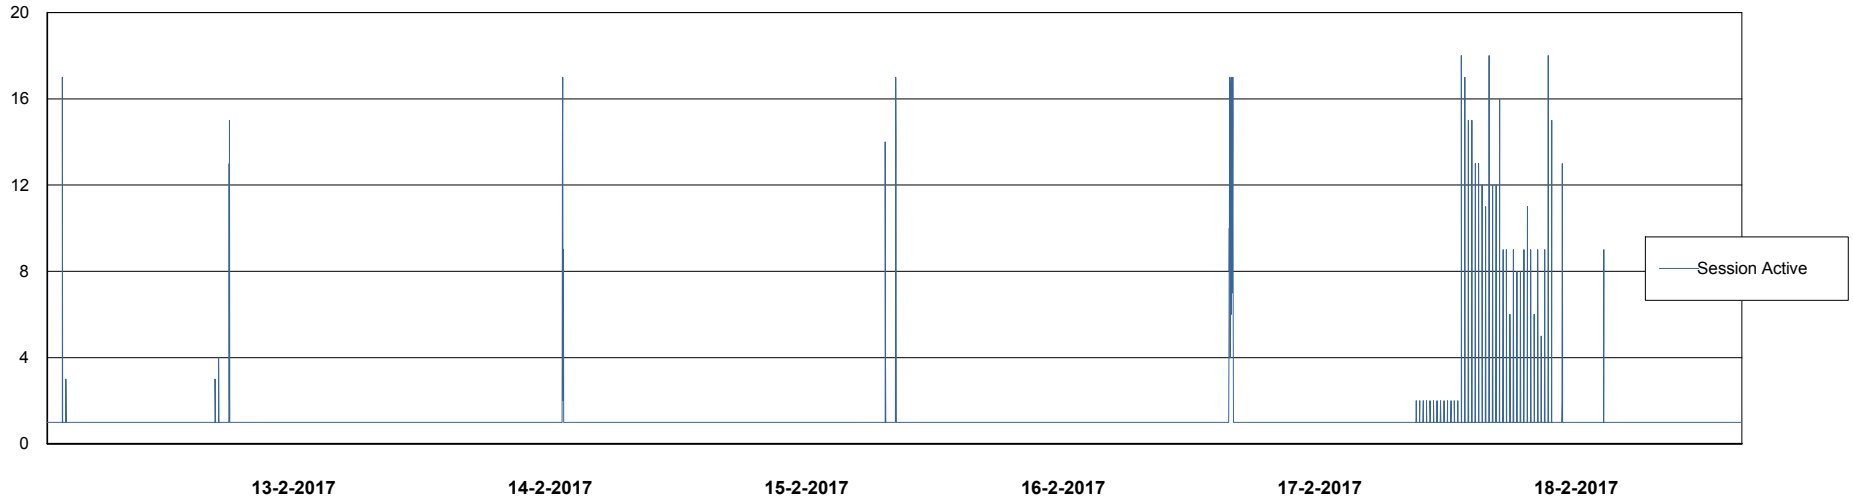

Weekly SLA Customer Report

Customer RFL_Production
Database ID 36

Database Performance RFLDB_Standby

DB Processes Max 500
DB Sessions Max 784

Weekly SLA Customer Report

Customer RFL_Production
Database ID 36

DATABASE SIZE RFLDB_Production

Database growth over last month

Weekly SLA Customer Report

Customer RFL_Production
 Database ID 36

Database Tablespace RFLDB_Production

Date	Tablespace Name	Filesize (Gb)	Usedsize (Gb)	Percentage free
18-2-2017	ABSDATA	40	33	18
	INDX	84	70	17
17-2-2017	ABSDATA	40	33	18
	INDX	84	70	17
16-2-2017	ABSDATA	40	33	18
	INDX	84	70	17
15-2-2017	ABSDATA	40	33	18
	INDX	84	70	17
14-2-2017	ABSDATA	40	33	18
	INDX	84	70	17
13-2-2017	ABSDATA	40	33	18
	INDX	84	70	17
12-2-2017	ABSDATA	40	33	18
	INDX	84	70	17