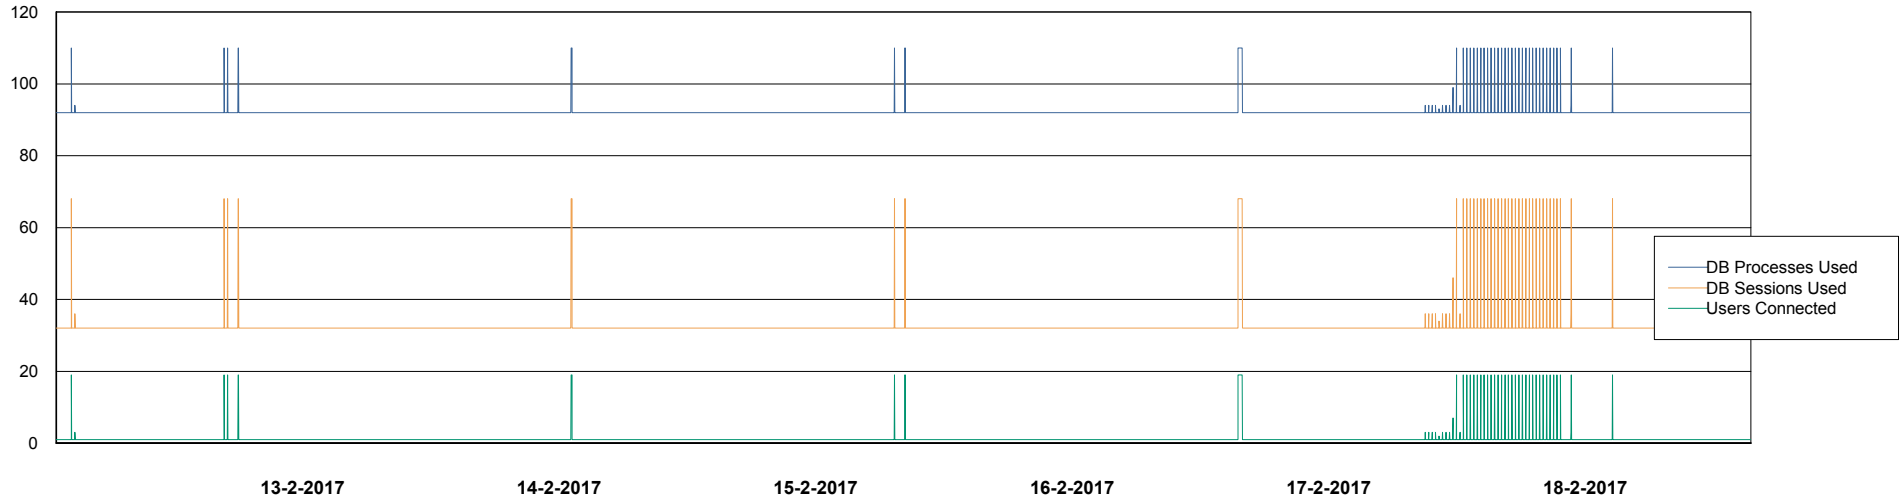

Weekly SLA Customer Report

Customer RFL_Production
Database ID 36

Database Performance RFLDB_Production

DB Processes Max 500
DB Sessions Max 784

Weekly SLA Customer Report

Customer RFL_Production
Database ID 36

Weekly SLA Customer Report

Customer RFL_Production
Database ID 36

Database Performance RFLDB_Standby

DB Processes Max 500
DB Sessions Max 784

Weekly SLA Customer Report

Customer RFL_Production
Database ID 36