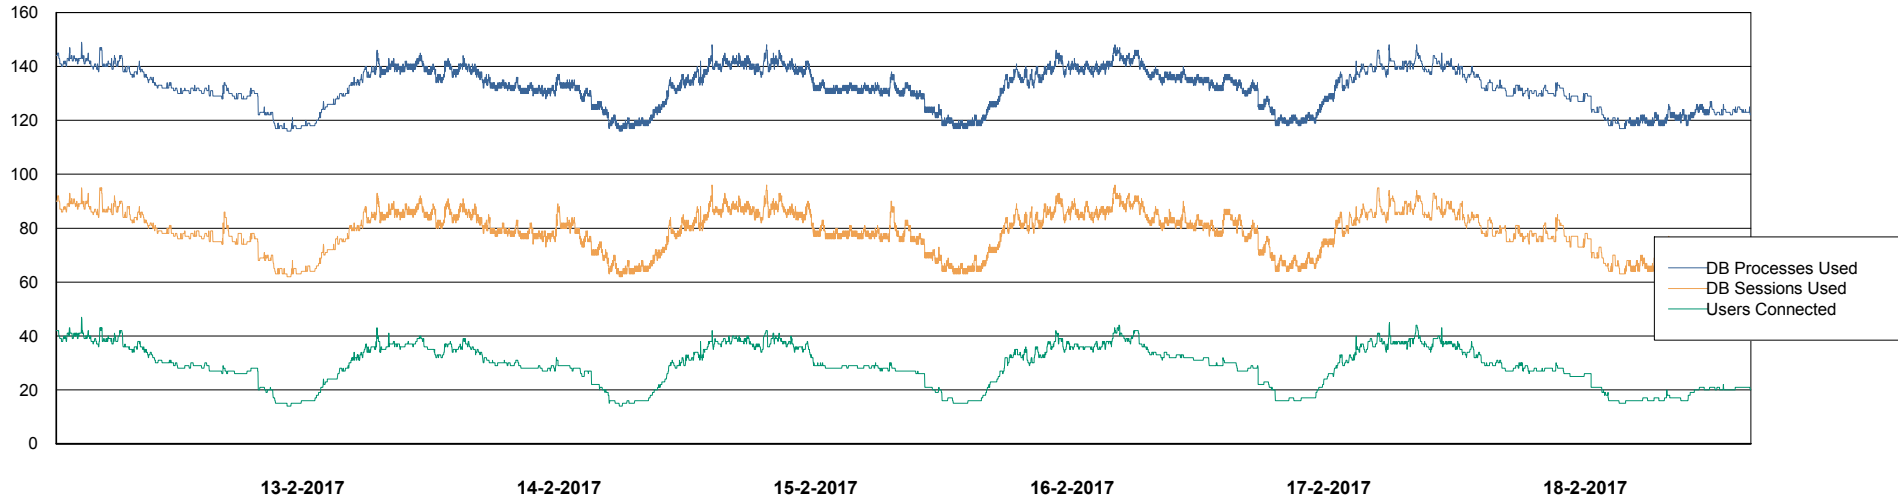

Harddisk Usage RFL_STB

	Free disk space on c: (%)	Total disk space on c: (Gb)	Free disk space on d: (%)	Total disk space on d: (Gb)	Free disk space on e: (%)	Total disk space on e: (Gb)	Free disk space on f: (%)	Total disk space on f: (Gb)
18-2-2017	63	195	87	559	73	559	72	363
17-2-2017	63	195	87	559	73	559	62	363
16-2-2017	63	195	87	559	73	559	56	363
15-2-2017	63	195	87	559	73	559	57	363
14-2-2017	63	195	87	559	73	559	58	363
13-2-2017	63	195	87	559	73	559	59	363
12-2-2017	63	195	87	559	73	559	59	363

Weekly SLA Customer Report

Customer RFL_Production
Database ID 36

Database Performance RFLDB_Production

DB Processes Max 500
DB Sessions Max 784

Weekly SLA Customer Report

Customer RFL_Production
Database ID 36

Weekly SLA Customer Report

Customer RFL_Production
Database ID 36

Database Performance RFLDB_Standby

DB Processes Max 500
DB Sessions Max 784

Weekly SLA Customer Report

Customer RFL_Production
Database ID 36