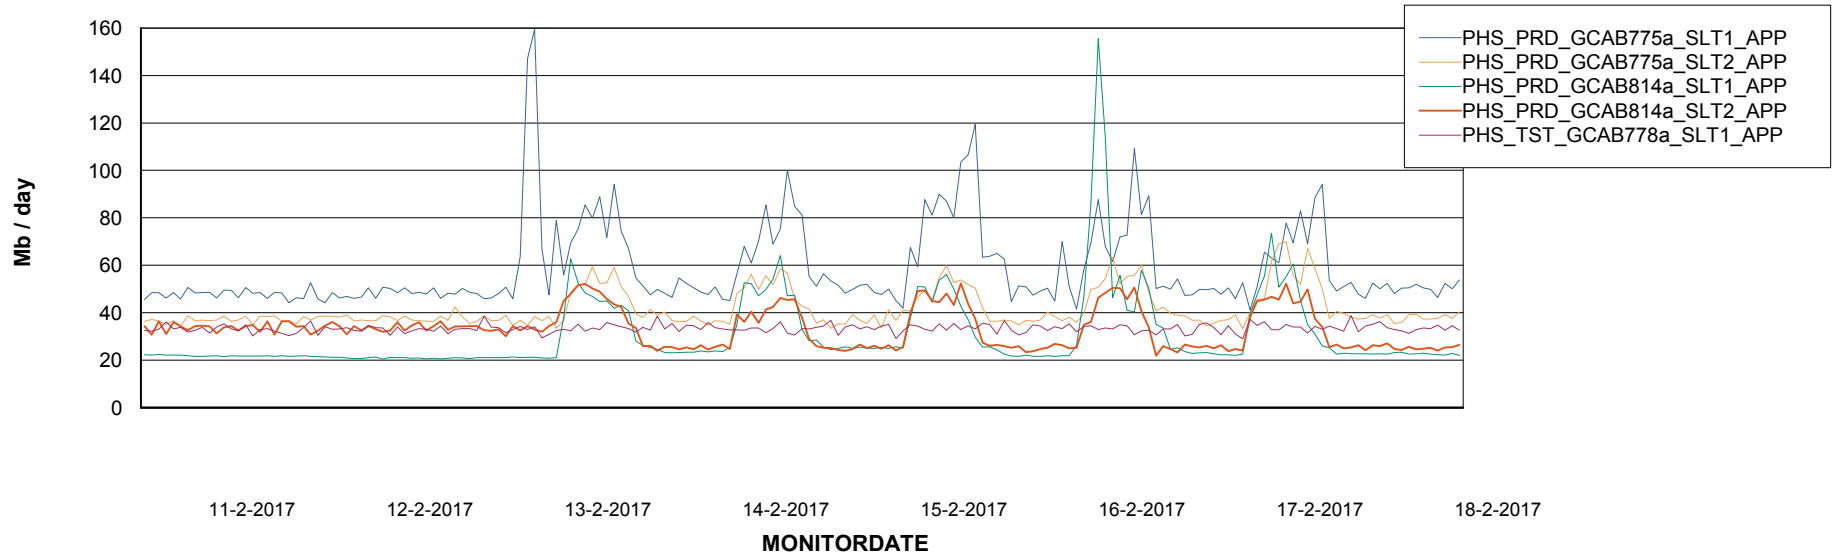

Standby Database Health PHS_Production

Recovery lag for last 7 days

Weekly SLA Customer Report

Customer PHS_Production
Database ID 47

ABSSolute Application Server Services

Disaster per ABS Server

Avg memory used per ABS Server Service