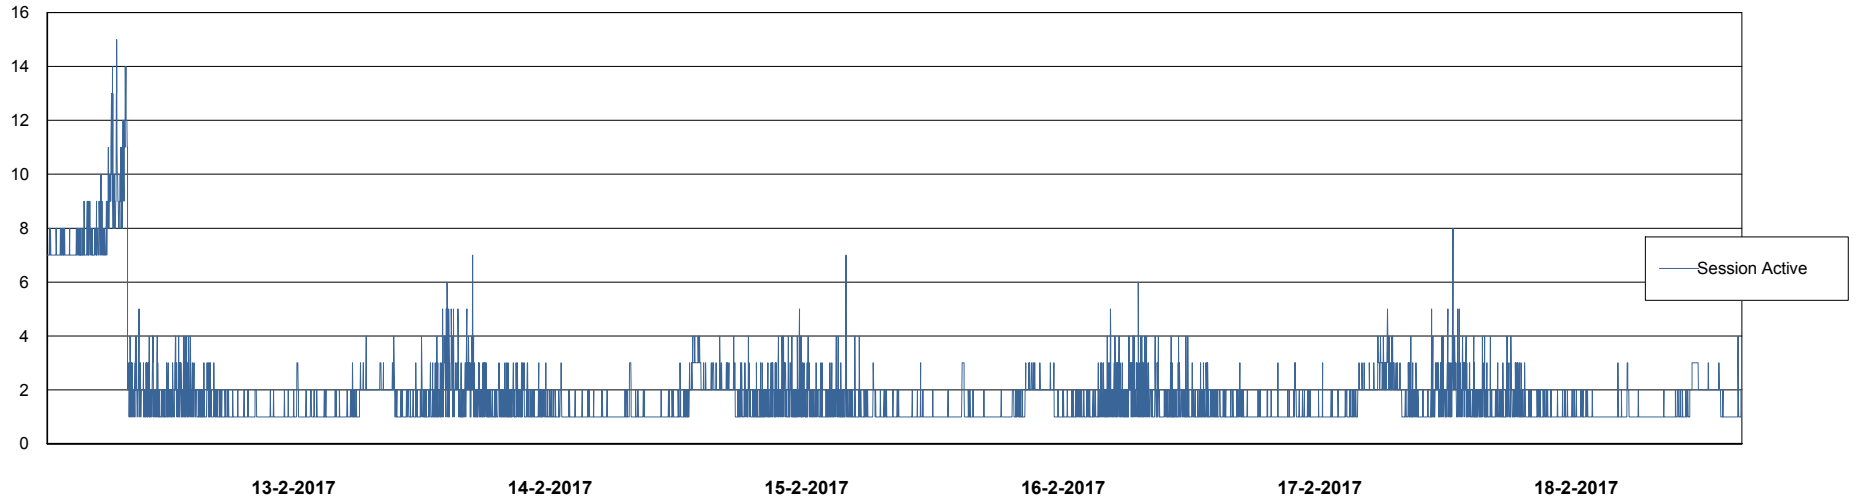

Weekly SLA Customer Report

Customer PCO Production
Database ID 44

Database Performance PCODB_Production

DB Processes Max 300
DB Sessions Max 480

Weekly SLA Customer Report

Customer PCO Production
Database ID 44