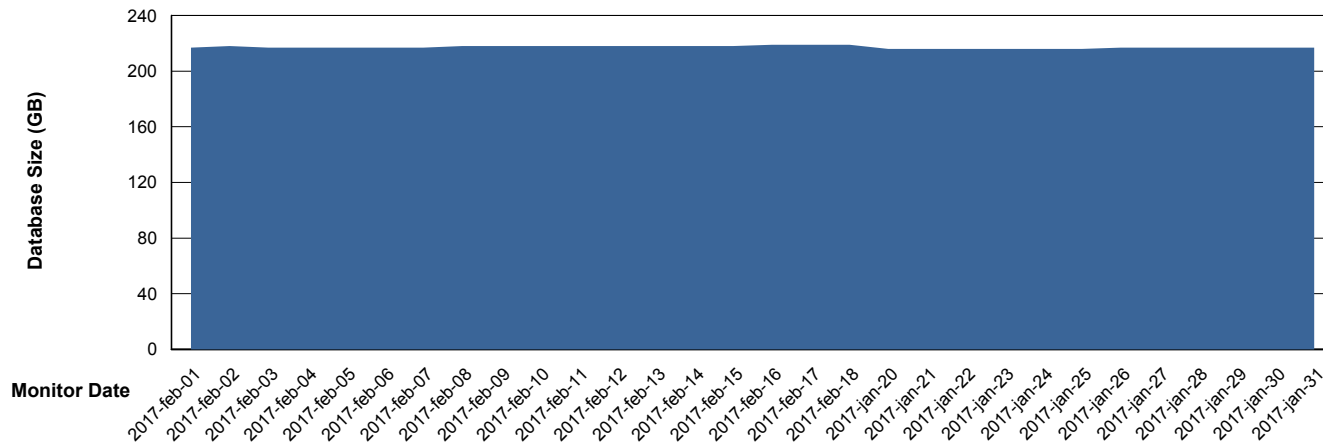

Database growth over last month