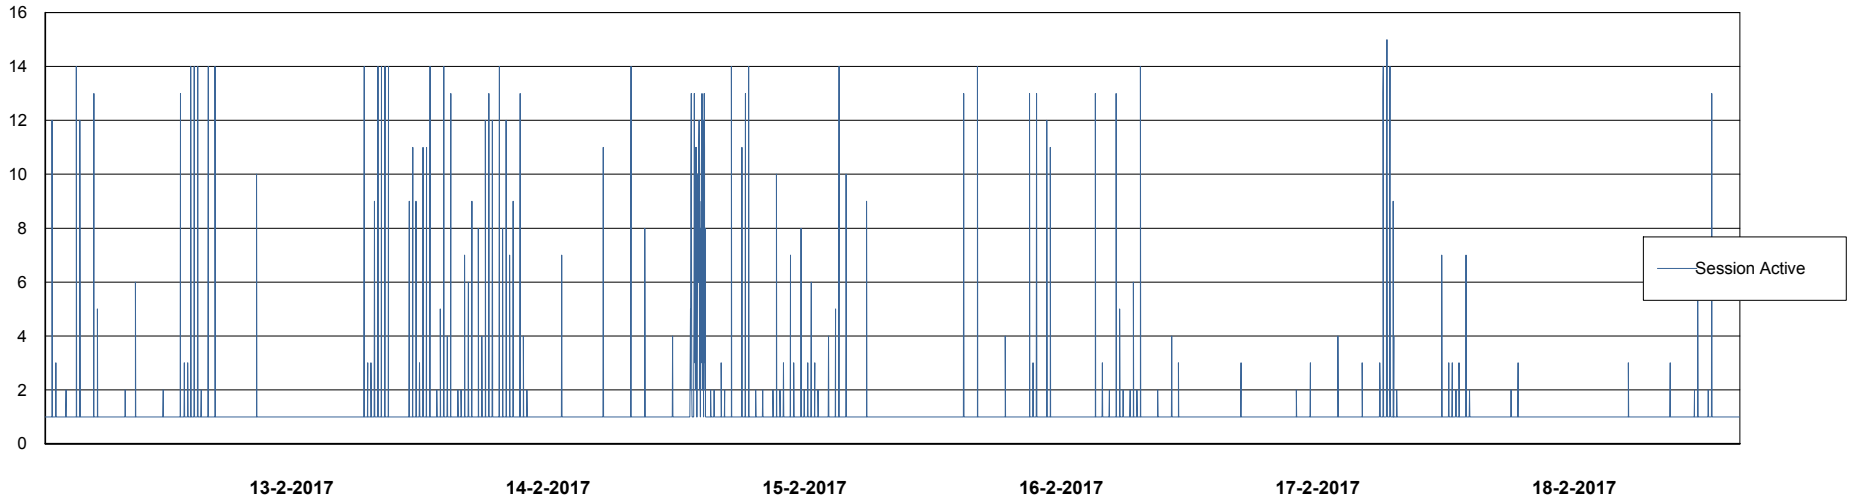

Weekly SLA Customer Report

Customer PCO Production
Database ID 44

Database Performance PCODB_Standby

DB Processes Max 520
DB Sessions Max 804

Weekly SLA Customer Report

Customer PCO Production
Database ID 44