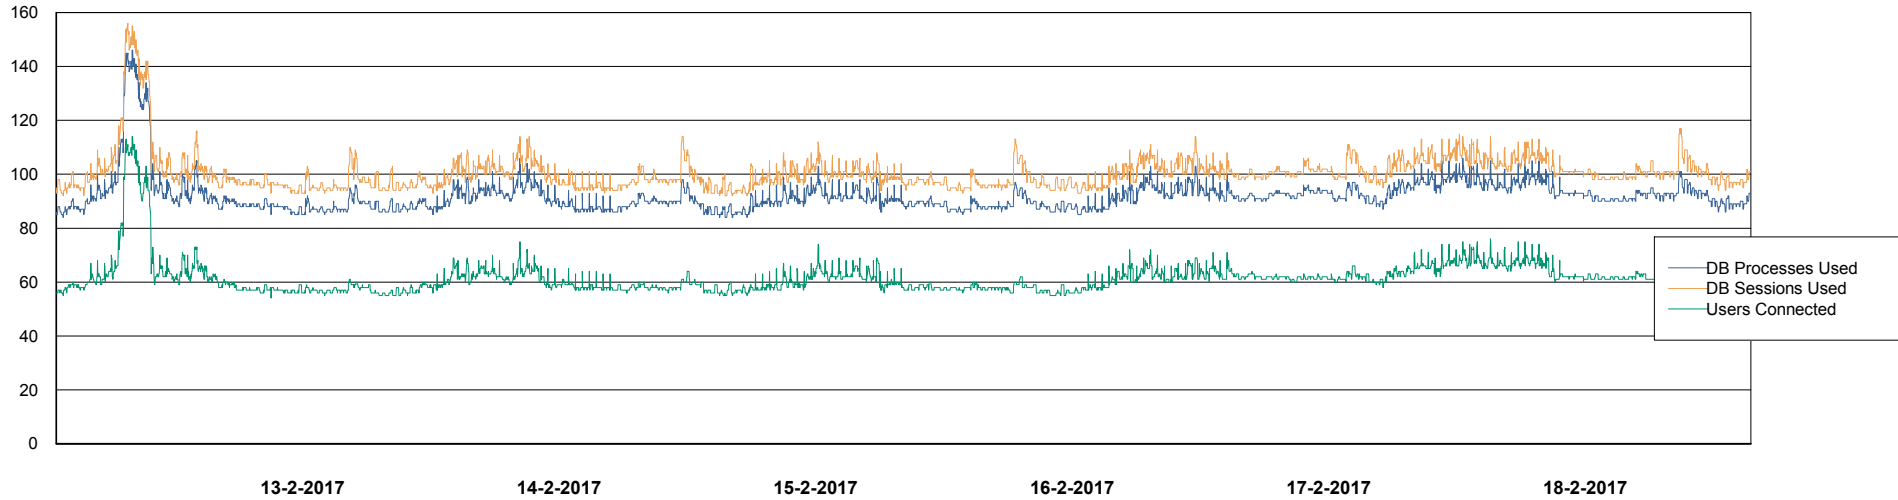

Weekly SLA Customer Report

Customer PCO Production
Database ID 44

Database Performance PCODB_Production

DB Processes Max 300
DB Sessions Max 480

Weekly SLA Customer Report

Customer PCO Production
Database ID 44