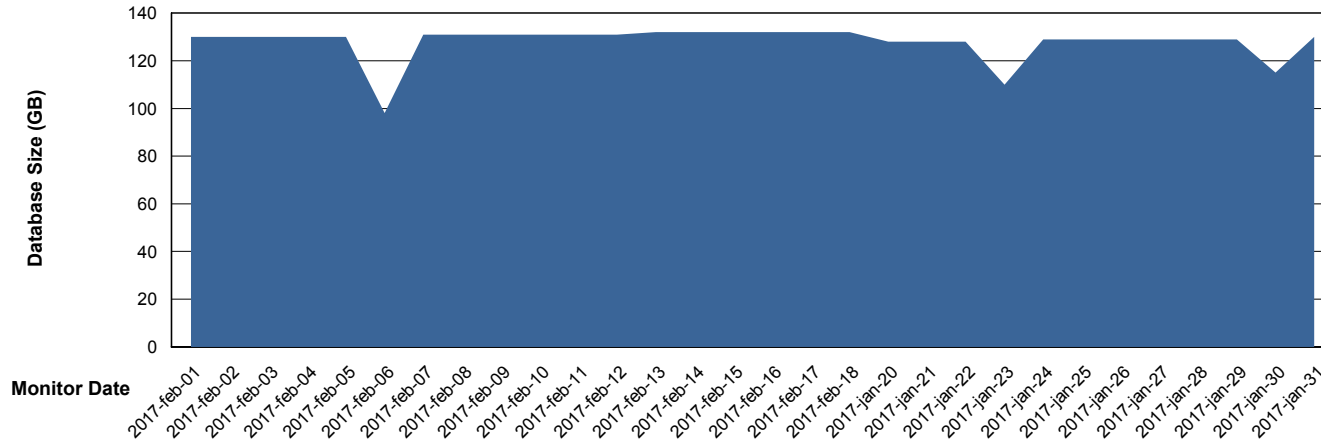

DATABASE SIZE LLGDB_Production

Database growth over last month