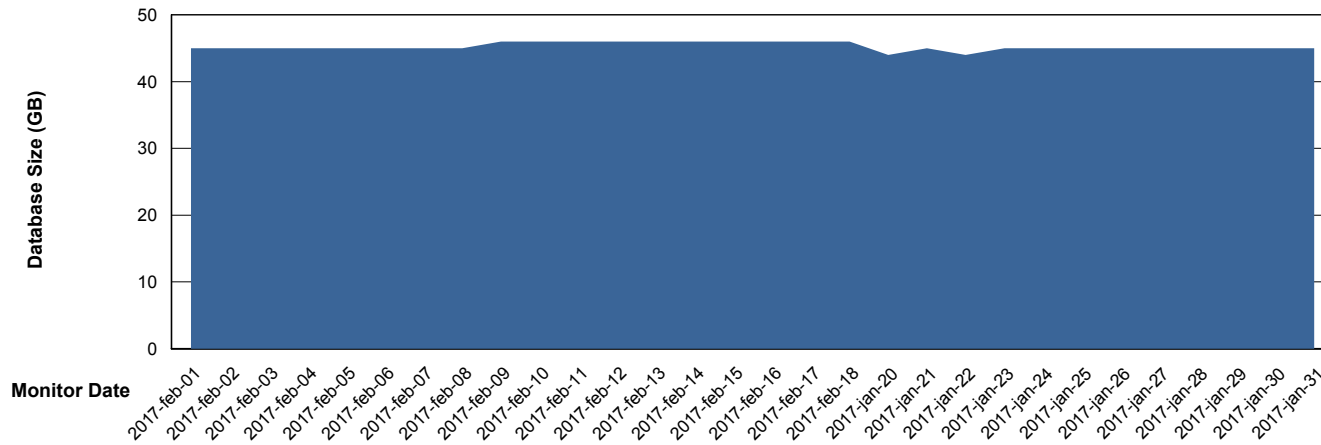

Weekly SLA Customer Report

Customer LLG_Production
Database ID 53

DATABASE SIZE LLGDB_Production

Database growth over last month

DATABASE SIZE LLGDBBI_Production

Database growth over last month

Weekly SLA Customer Report