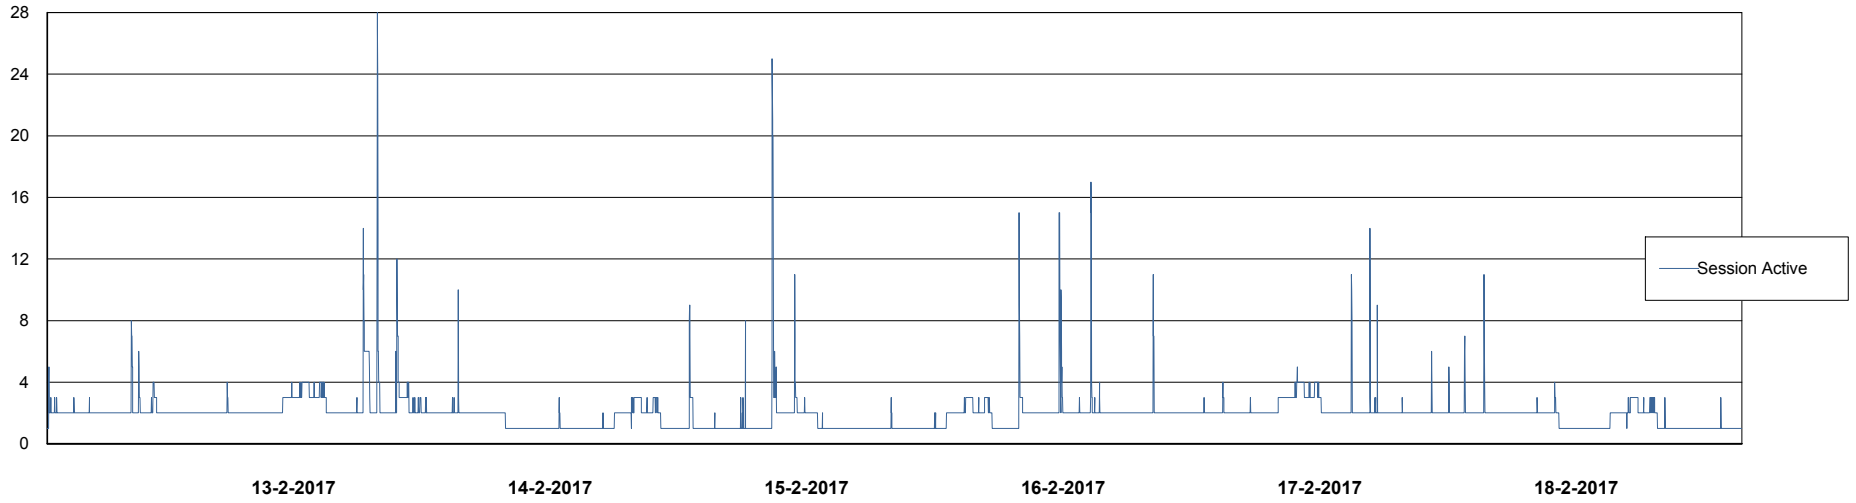

Weekly SLA Customer Report

Customer LLG_Production
Database ID 53

Database Performance LLGDBBI_Production

DB Processes Max 500
DB Sessions Max 780

Weekly SLA Customer Report

Customer LLG_Production
Database ID 53