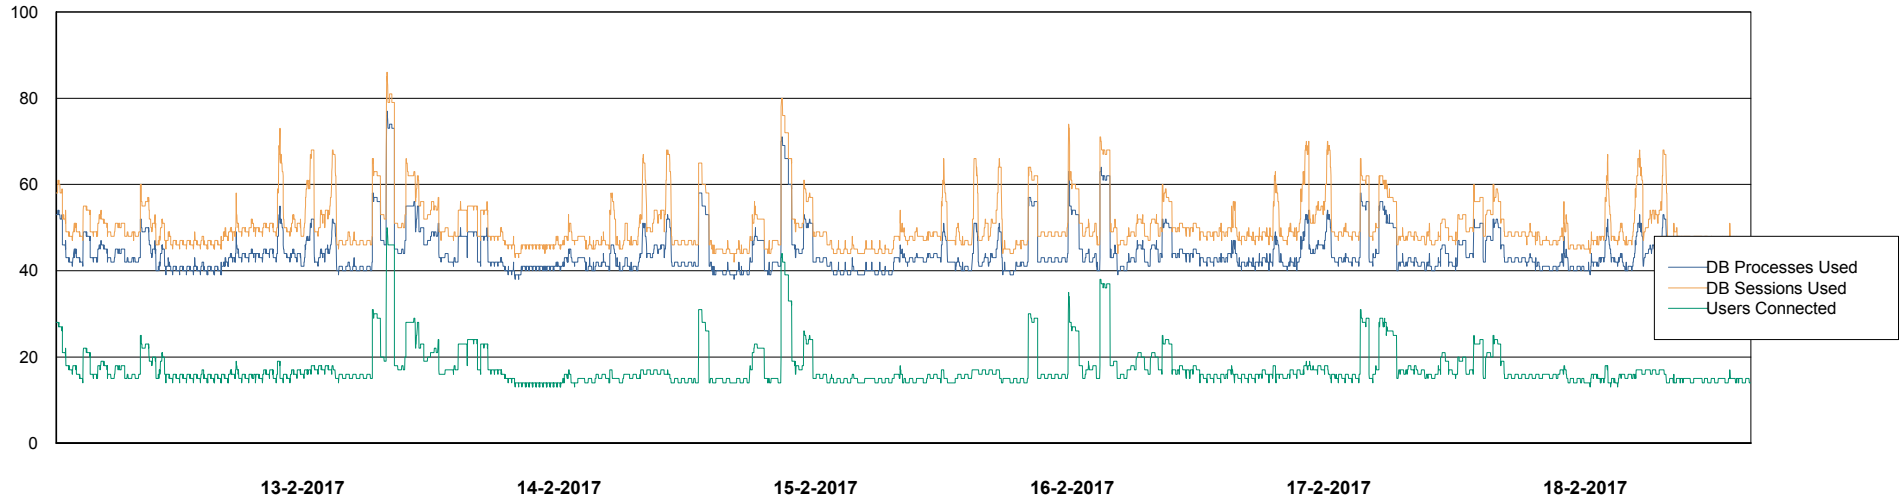

Database Performance LLGDBBI_Production

DB Processes Max 500
DB Sessions Max 780