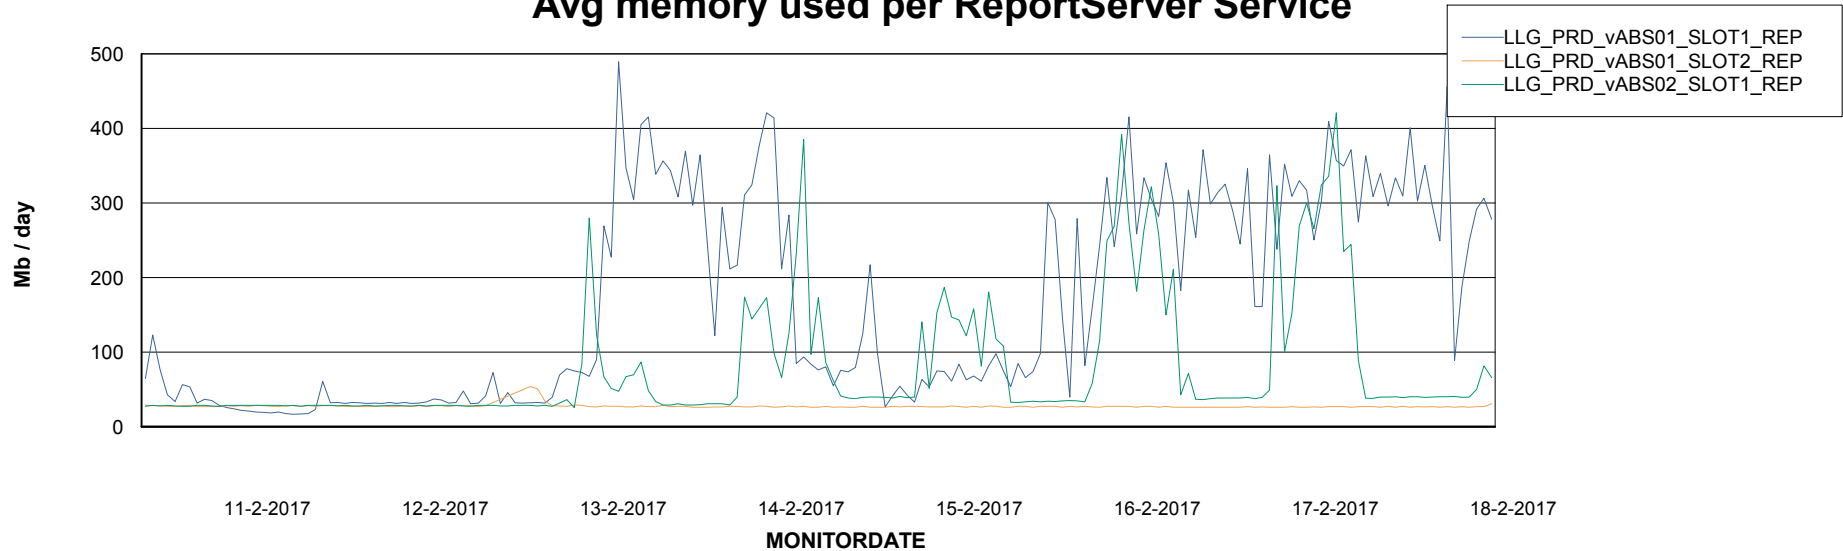

Avg memory used per ReportServer Service