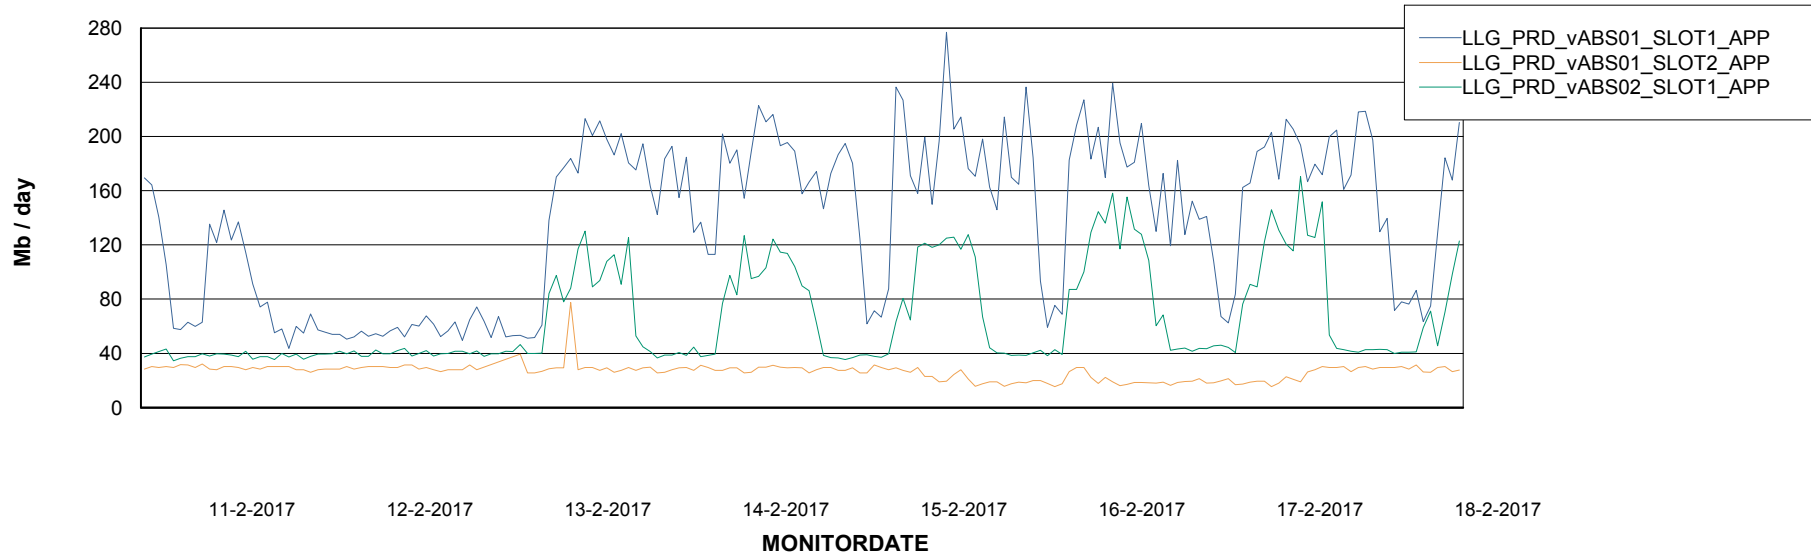

Weekly SLA Customer Report

Customer LLG_Production
Database ID 53

ABSSolute Application Server Services

Disaster per ABS Server

Avg memory used per ABS Server Service

Weekly SLA Customer Report

Customer LLG_Production
Database ID 53