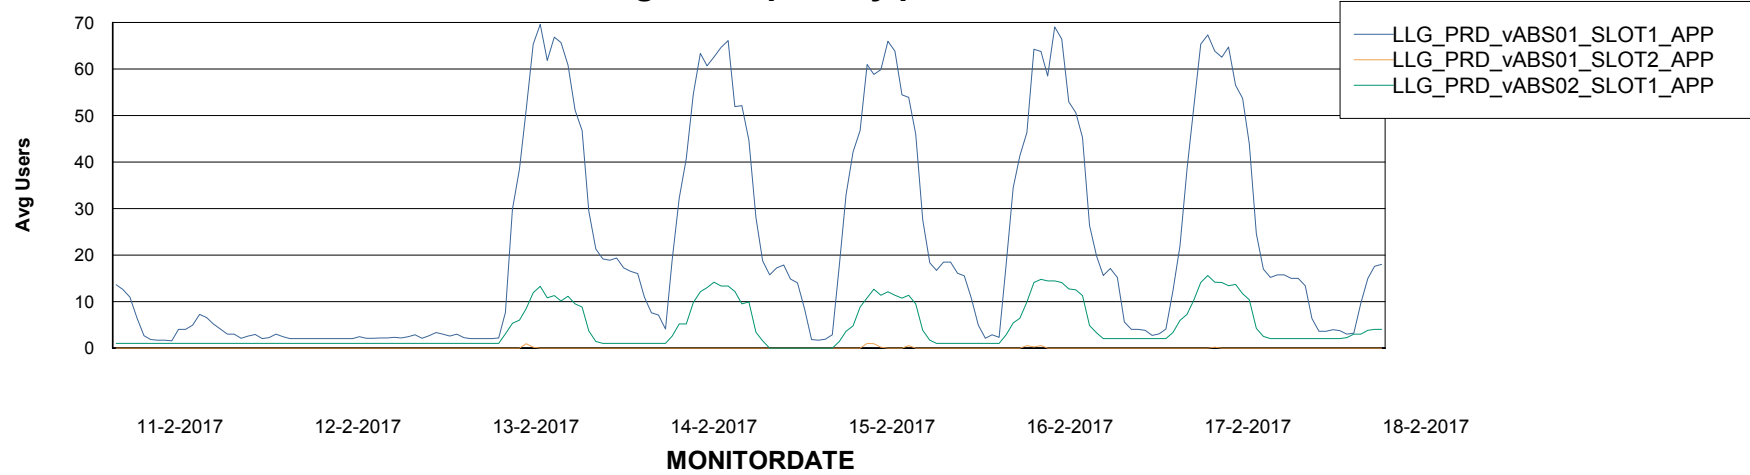

ABSSolute Application Server Services

Avg users per day per ABS server