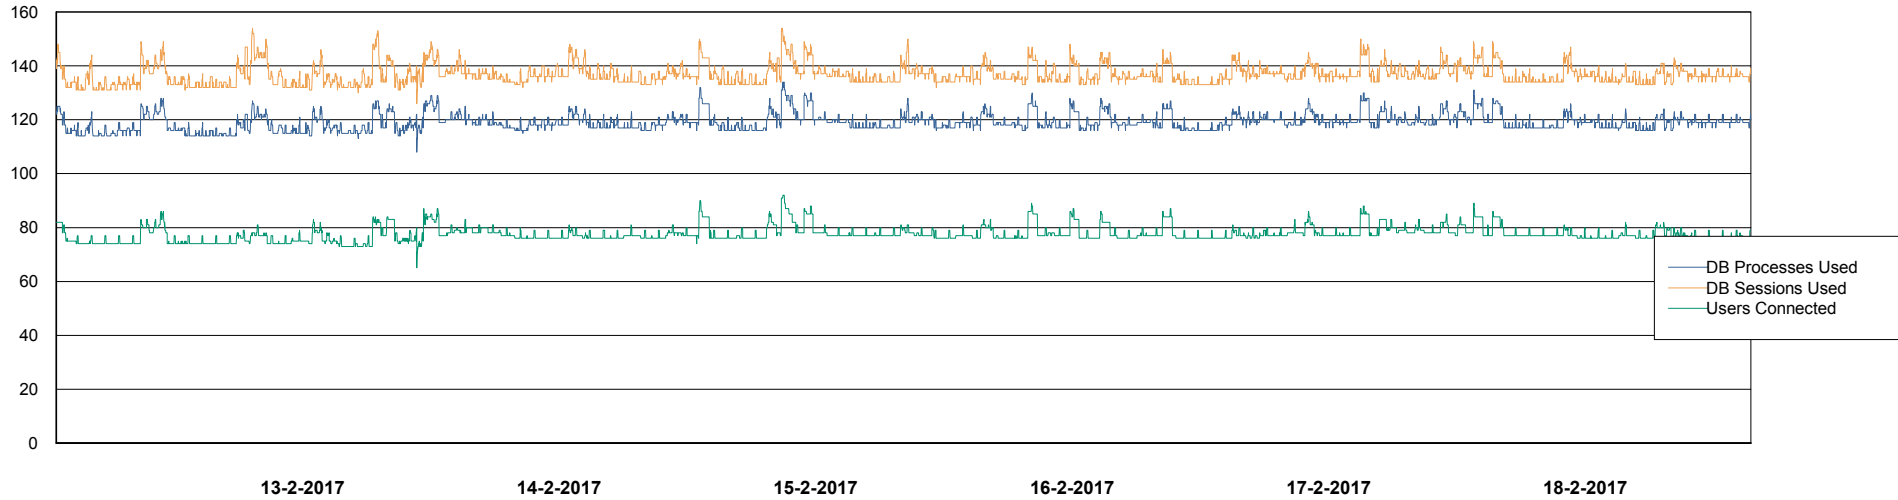

Database Performance LLGDB_Production

DB Processes Max 520
DB Sessions Max 804