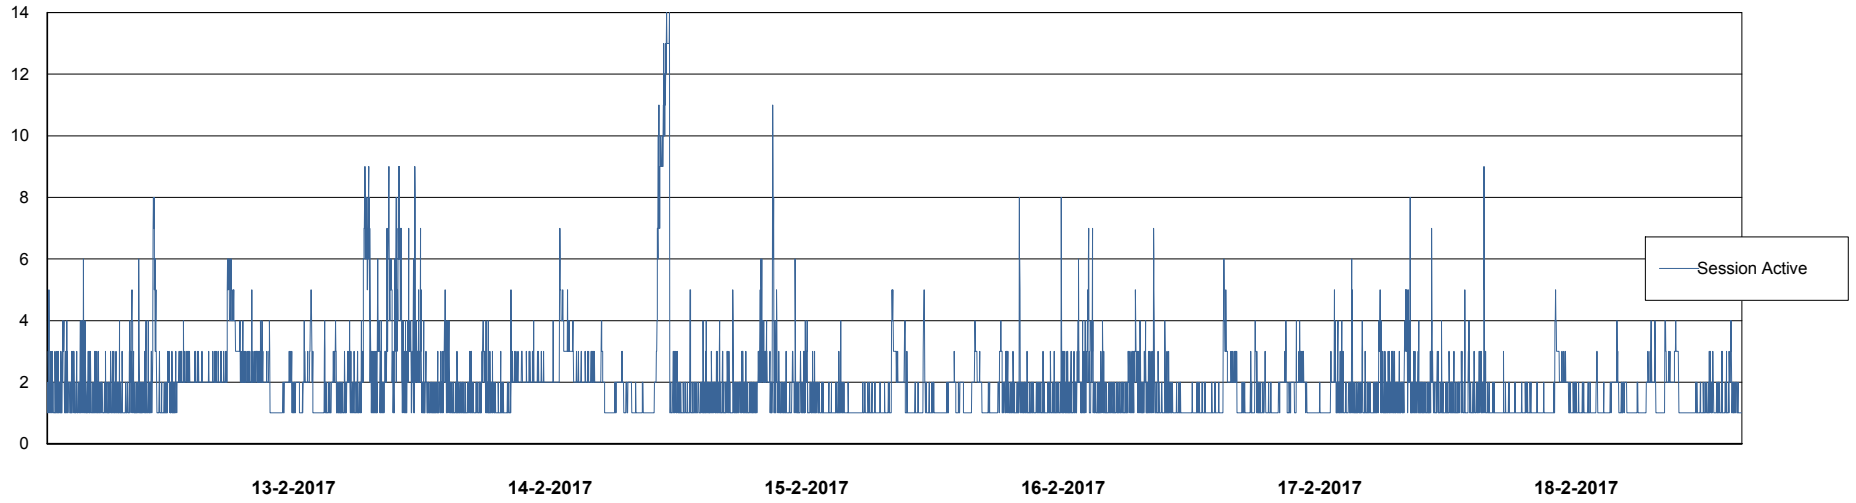

Weekly SLA Customer Report

Customer LLG_Production
Database ID 53

Database Performance LLGDB_Production

DB Processes Max 520
DB Sessions Max 804

Weekly SLA Customer Report

Customer LLG_Production
Database ID 53