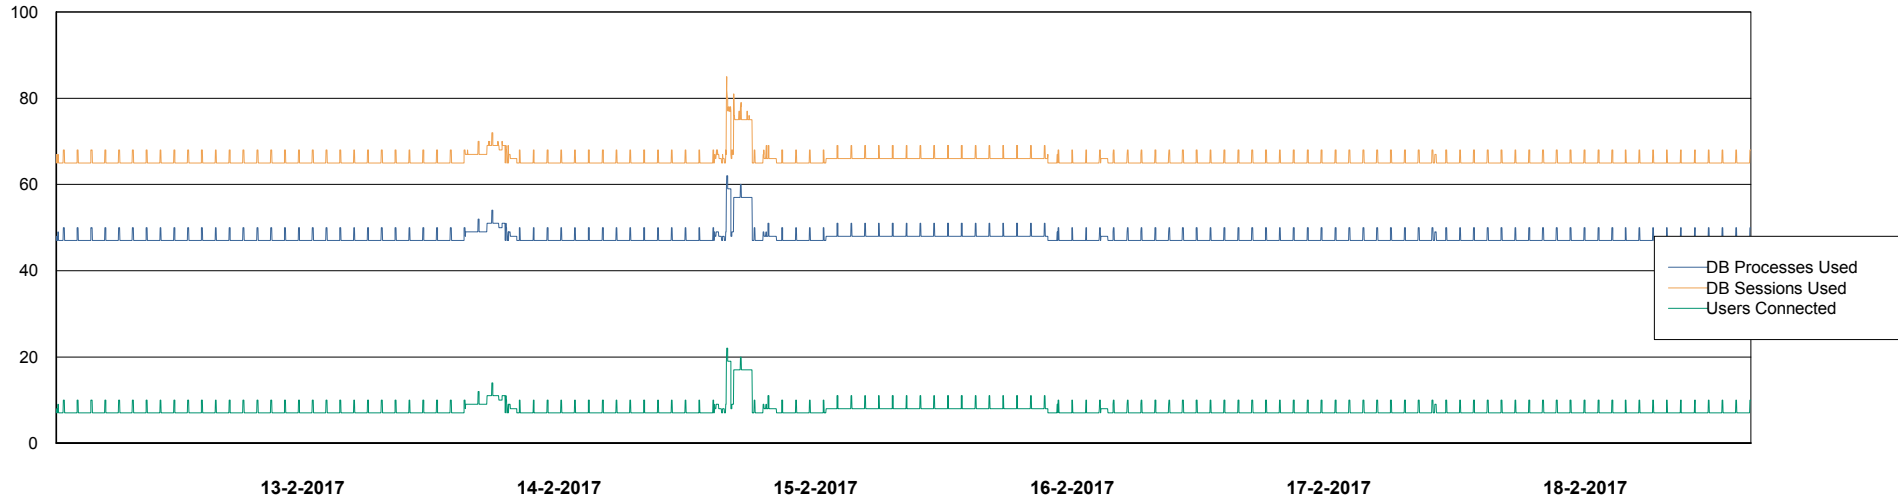

Database Performance LLGDB_Standby

DB Processes Max 520
DB Sessions Max 804