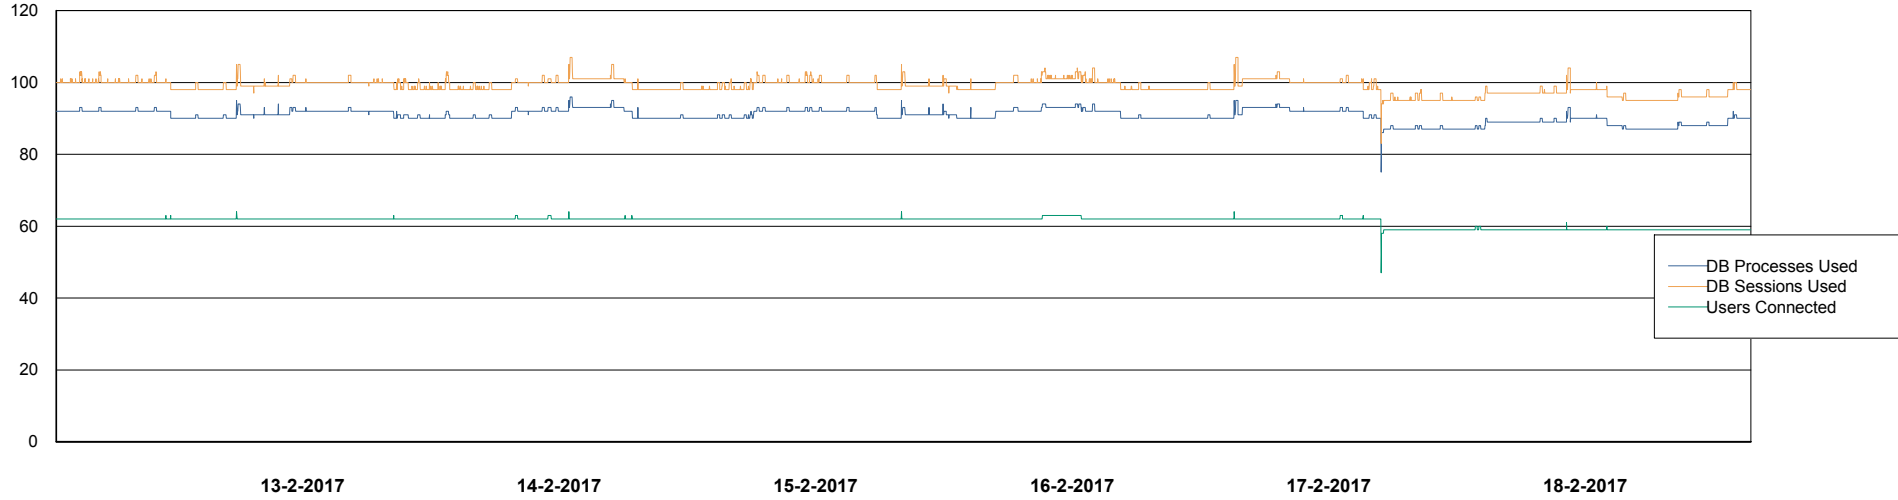

Weekly SLA Customer Report

Customer JWR Production
Database ID 43

Database Performance JWRDB_Production

DB Processes Max 150
DB Sessions Max 248

Weekly SLA Customer Report

Customer JWR Production
Database ID 43