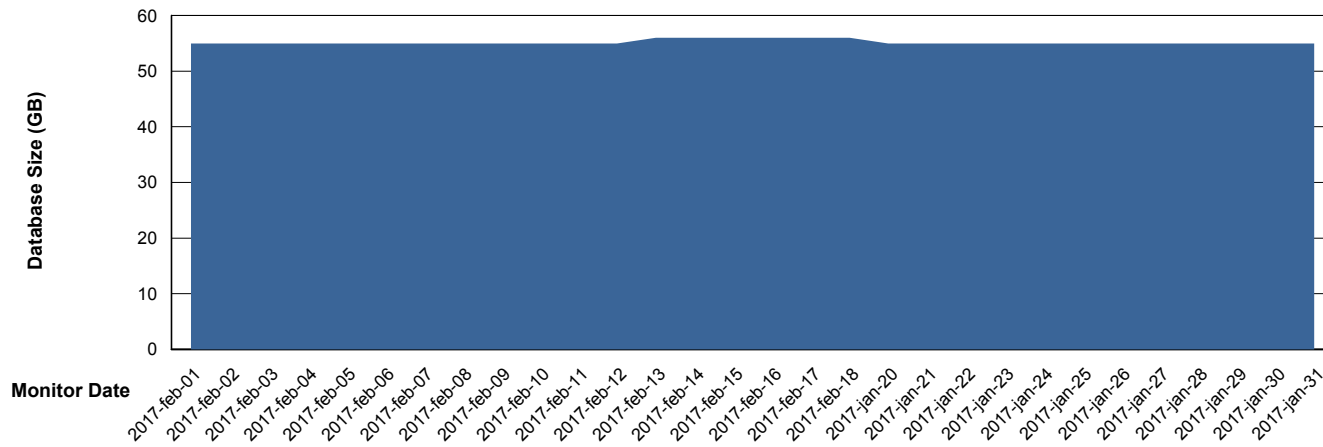

Database growth over last month