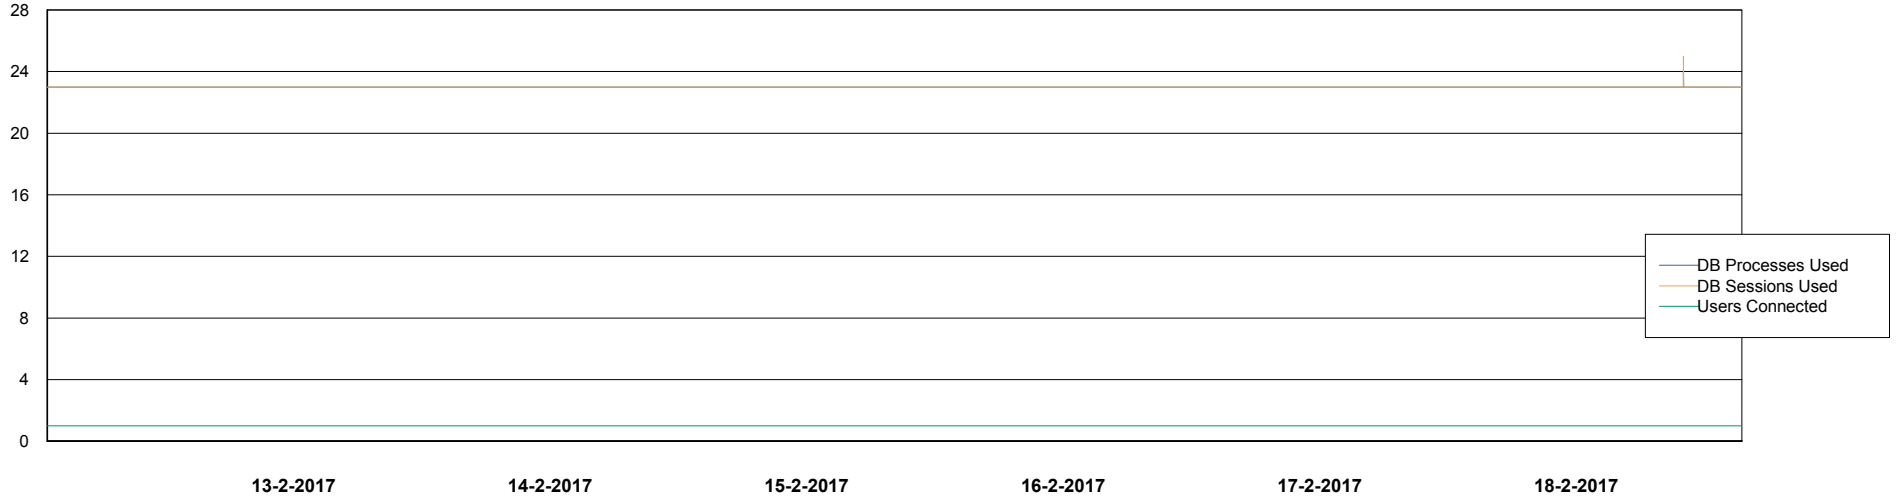

Weekly SLA Customer Report

Customer JWR Production
Database ID 43

Database Performance JWRDB_Production

DB Processes Max 150
DB Sessions Max 248

Weekly SLA Customer Report

Customer JWR Production
Database ID 43

Weekly SLA Customer Report

Customer JWR Production
Database ID 43

Database Performance JWRDB_Standby

DB Processes Max 150
DB Sessions Max 248

Weekly SLA Customer Report

Customer JWR Production
Database ID 43