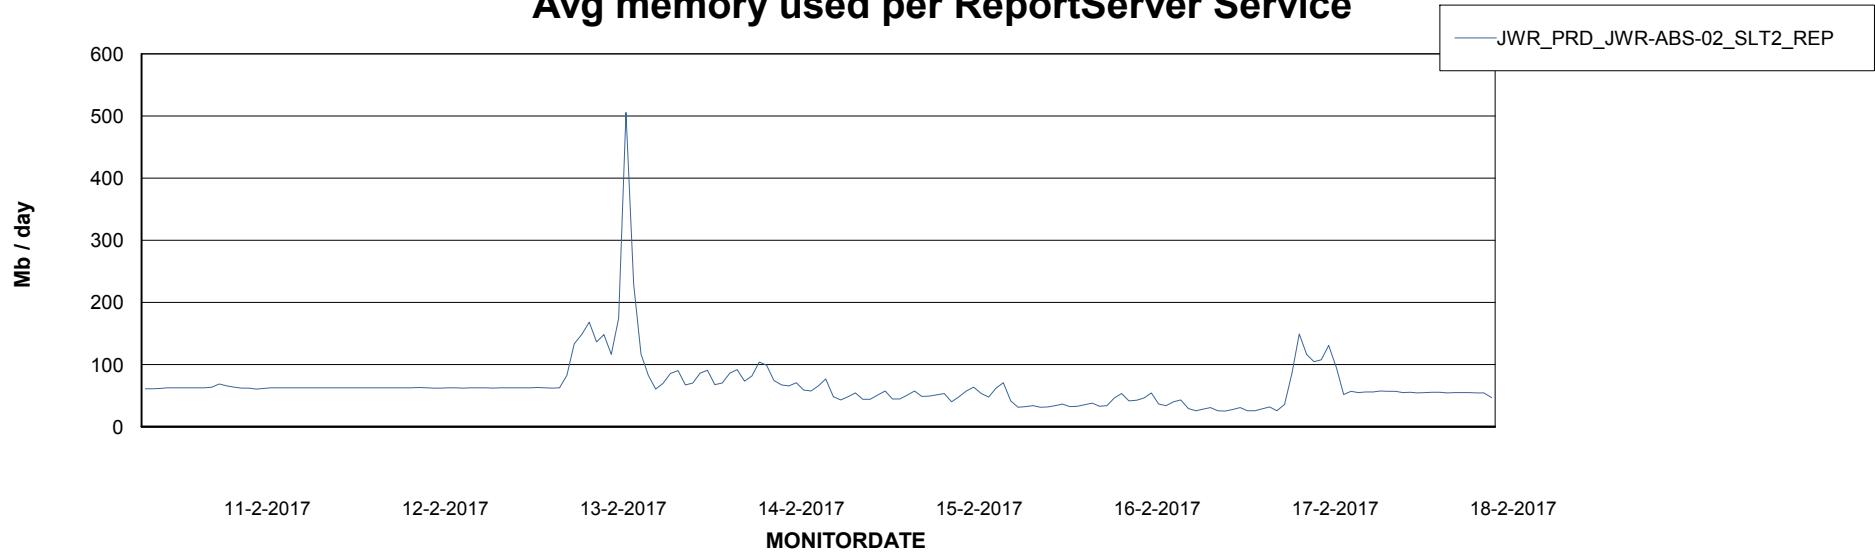

Disaster per ABS component

Avg memory used per ReportServer Service