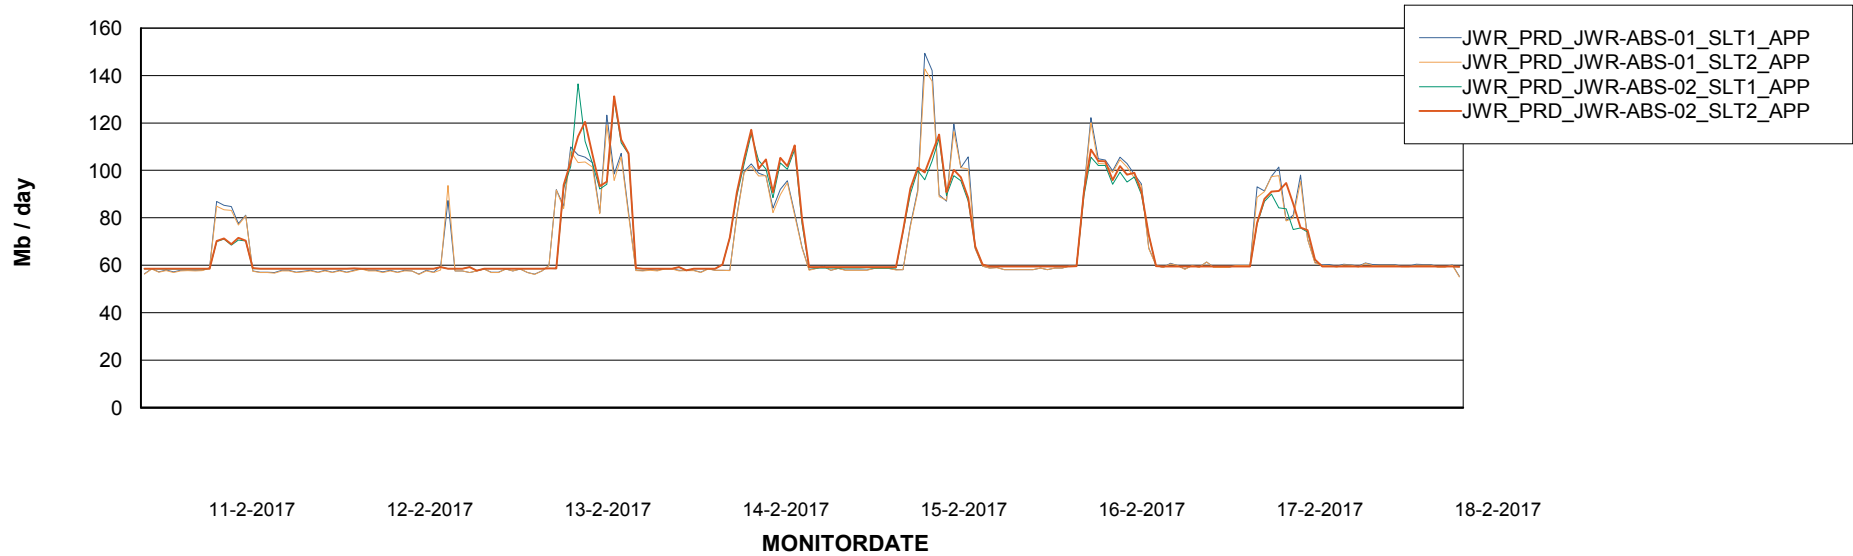

Weekly SLA Customer Report

Customer JWR Production
Database ID 43

ABSSolute Application Server Services

Disaster per ABS Server

Avg memory used per ABS Server Service

Weekly SLA Customer Report

Customer JWR Production
Database ID 43