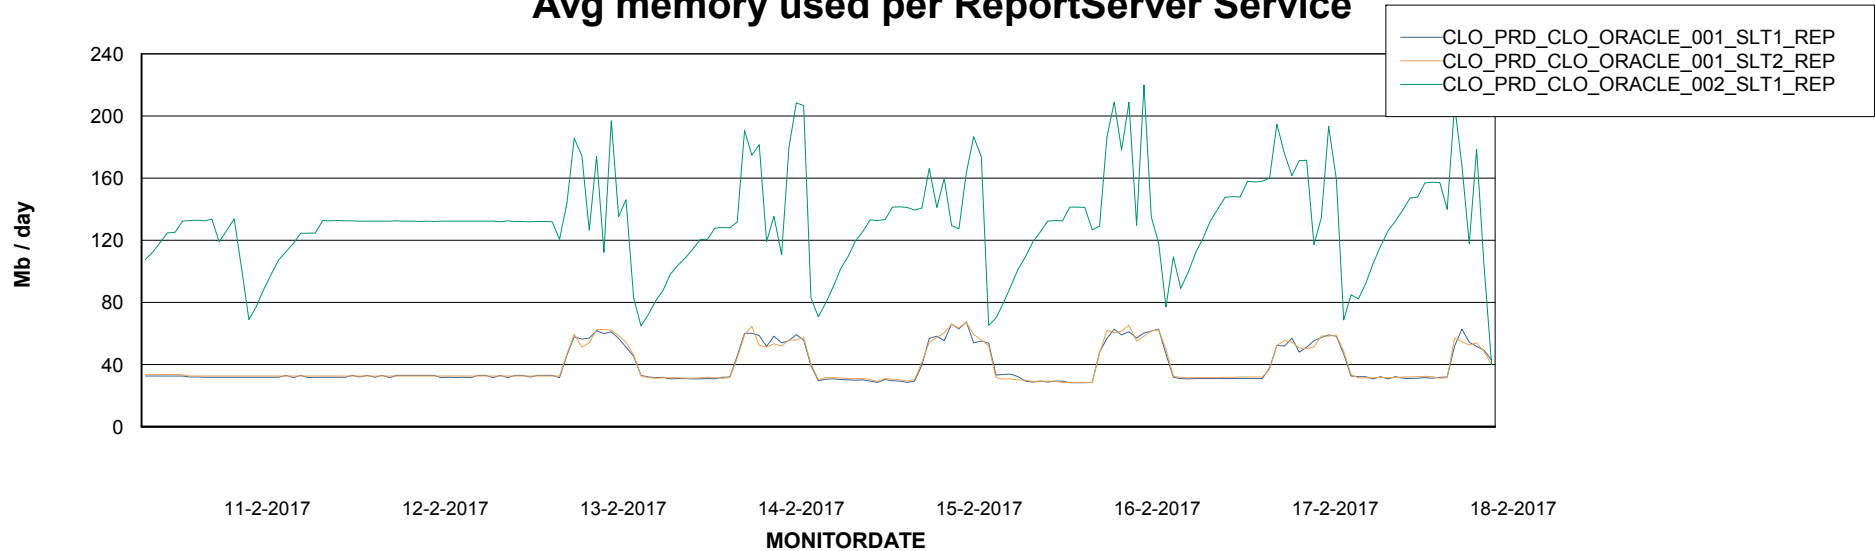

Weekly SLA Customer Report

Customer CLO Production
Database ID 38

ABSSolute Application ReportServer Services

Disaster per ReportServer

Avg memory used per ReportServer Service

Weekly SLA Customer Report

Customer CLO Production
Database ID 38