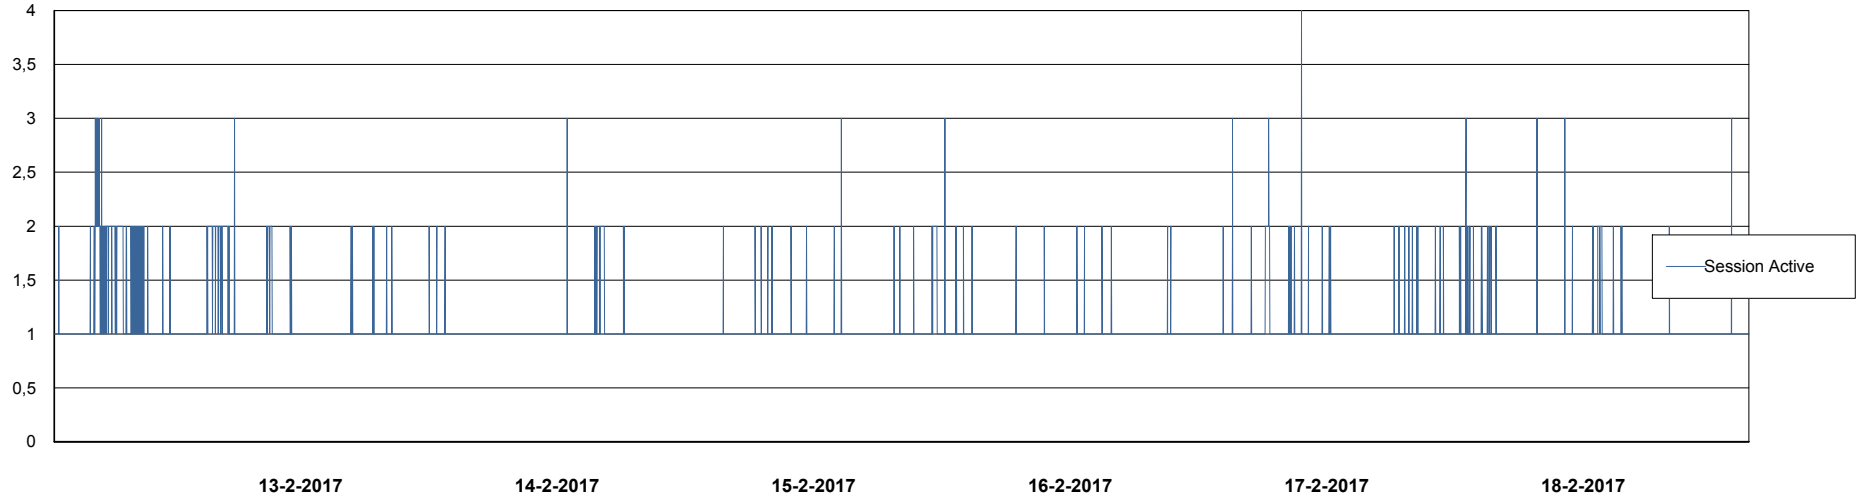

Weekly SLA Customer Report

Customer CIW Production
Database ID 45

Database Performance CIWDB_Production

DB Processes Max 150
DB Sessions Max 248

Weekly SLA Customer Report

Customer CIW Production
Database ID 45

Weekly SLA Customer Report

Customer CIW Production
Database ID 45

Database Performance CIWDB_Standby

DB Processes Max 150
DB Sessions Max 248

Weekly SLA Customer Report

Customer CIW Production
Database ID 45