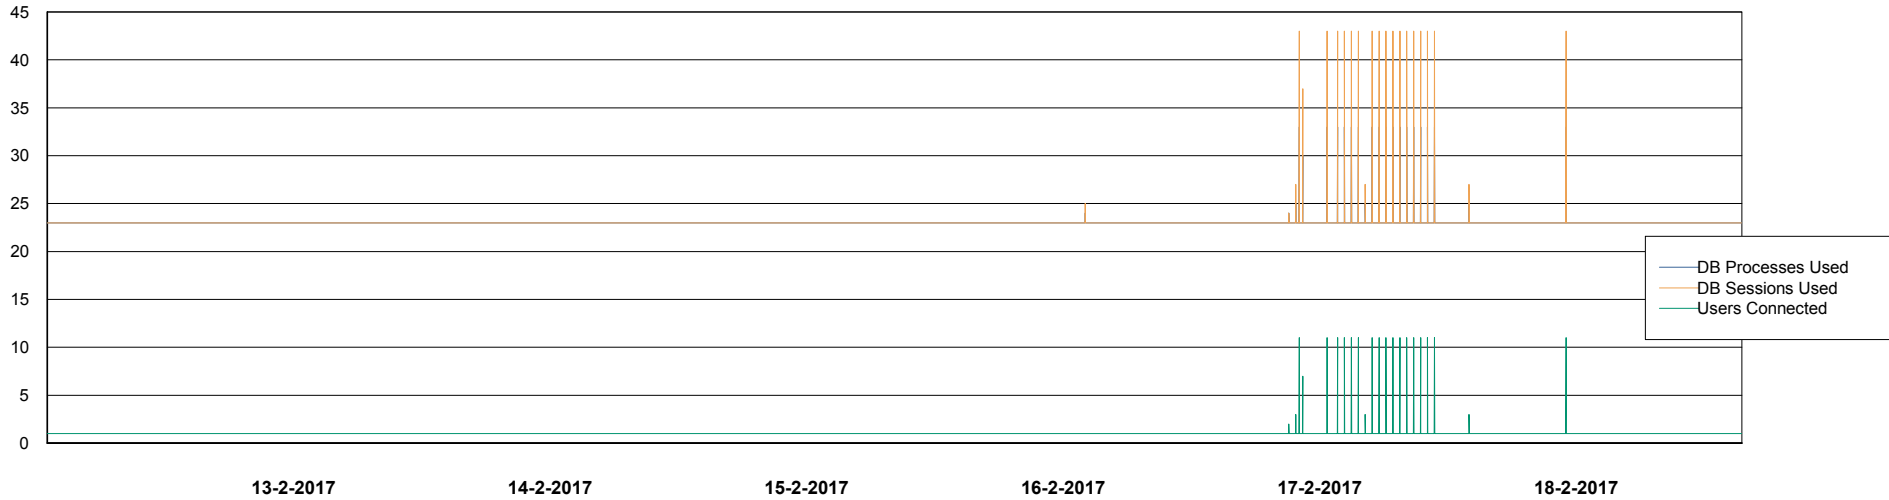

Weekly SLA Customer Report

Customer CIW Production
Database ID 45

Database Performance CIWDB_Production

DB Processes Max 150
DB Sessions Max 248

Weekly SLA Customer Report

Customer CIW Production
Database ID 45

Weekly SLA Customer Report

Customer CIW Production
Database ID 45

Database Performance CIWDB_Standby

DB Processes Max 150
DB Sessions Max 248

Weekly SLA Customer Report

Customer CIW Production
Database ID 45