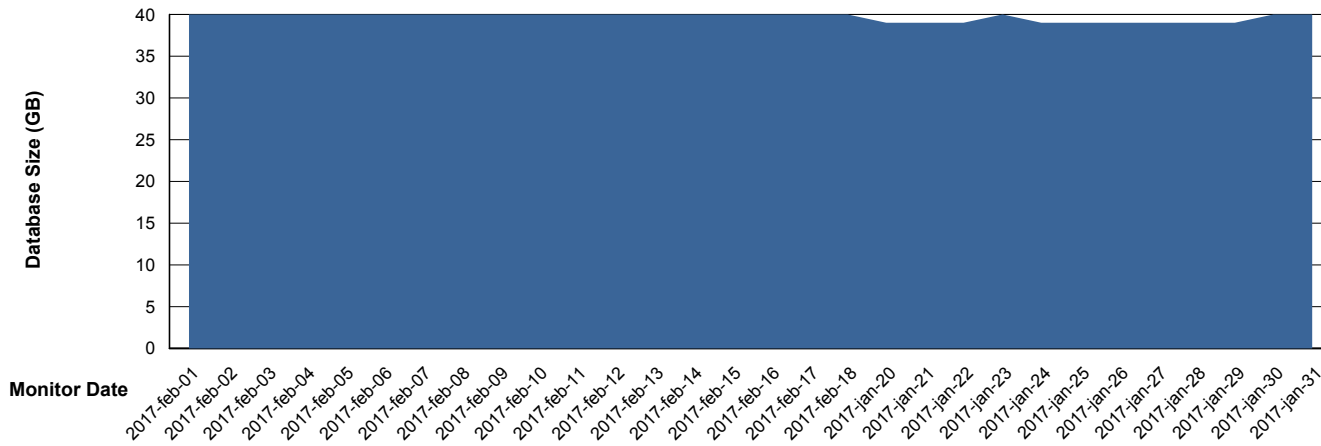

Weekly SLA Customer Report

Customer CIW Production
Database ID 45

Database Performance CIWDB_Standby

DB Processes Max 150
DB Sessions Max 248

Weekly SLA Customer Report

Customer CIW Production
Database ID 45

DATABASE SIZE CIWDB_Production

Database growth over last month

Weekly SLA Customer Report

Customer CIW Production
 Database ID 45

Database Tablespace CIWDB_Production

Date	Tablespace Name	Filesize (Gb)	Usedsize (Gb)	Percentage free
18-2-2017	ABSDATA	42	36	14
	INDX	4	3	25
17-2-2017	ABSDATA	42	36	14
	INDX	4	3	25
16-2-2017	ABSDATA	42	36	14
	INDX	4	3	25
15-2-2017	ABSDATA	42	36	14
	INDX	4	3	25
14-2-2017	ABSDATA	42	36	14
	INDX	4	3	25
13-2-2017	ABSDATA	42	36	14
	INDX	4	3	25
12-2-2017	ABSDATA	42	36	14
	INDX	4	3	25