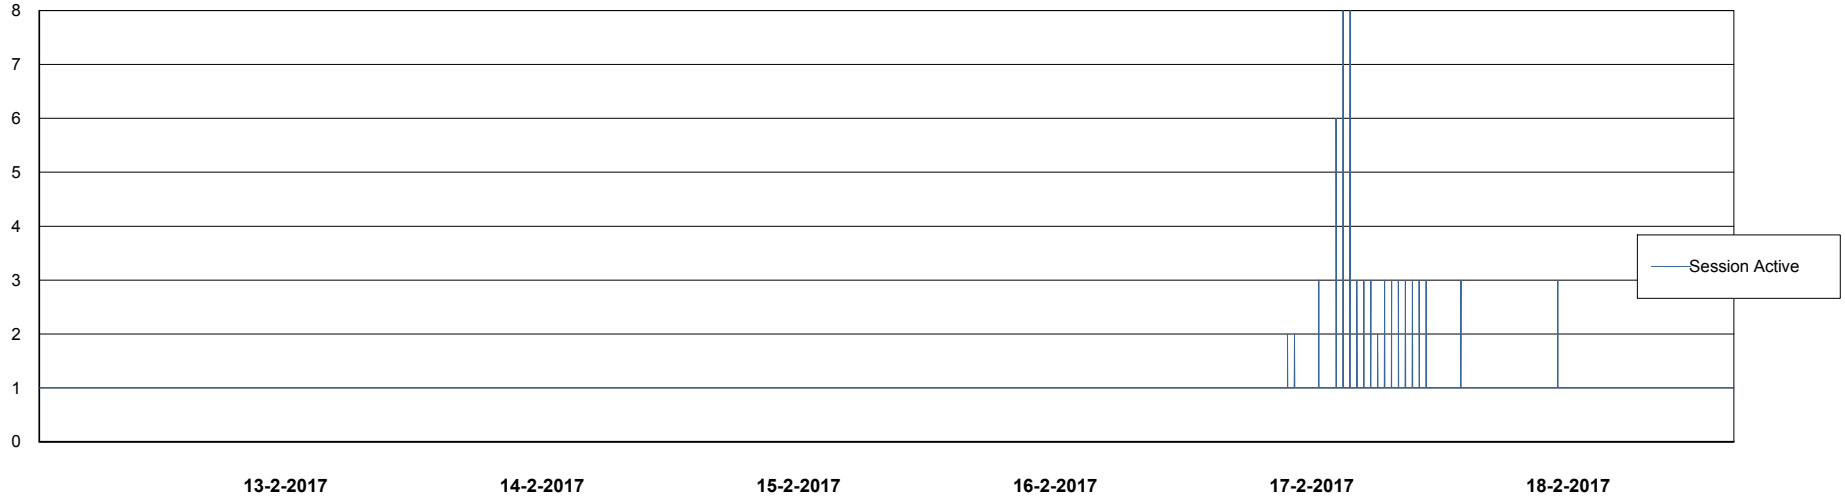

Weekly SLA Customer Report

Customer CIW Production
Database ID 45

Database Performance CIWDB_Standby

DB Processes Max 150
DB Sessions Max 248

Weekly SLA Customer Report

Customer CIW Production
Database ID 45

DATABASE SIZE CIWDB_Production

Database growth over last month

Weekly SLA Customer Report

Customer CIW Production
 Database ID 45

Database Tablespace CIWDB_Production

Date	Tablespace Name	Filesize (Gb)	Usedsize (Gb)	Percentage free
18-2-2017	ABSDATA	42	36	14
	INDX	4	3	25
17-2-2017	ABSDATA	42	36	14
	INDX	4	3	25
16-2-2017	ABSDATA	42	36	14
	INDX	4	3	25
15-2-2017	ABSDATA	42	36	14
	INDX	4	3	25
14-2-2017	ABSDATA	42	36	14
	INDX	4	3	25
13-2-2017	ABSDATA	42	36	14
	INDX	4	3	25
12-2-2017	ABSDATA	42	36	14
	INDX	4	3	25