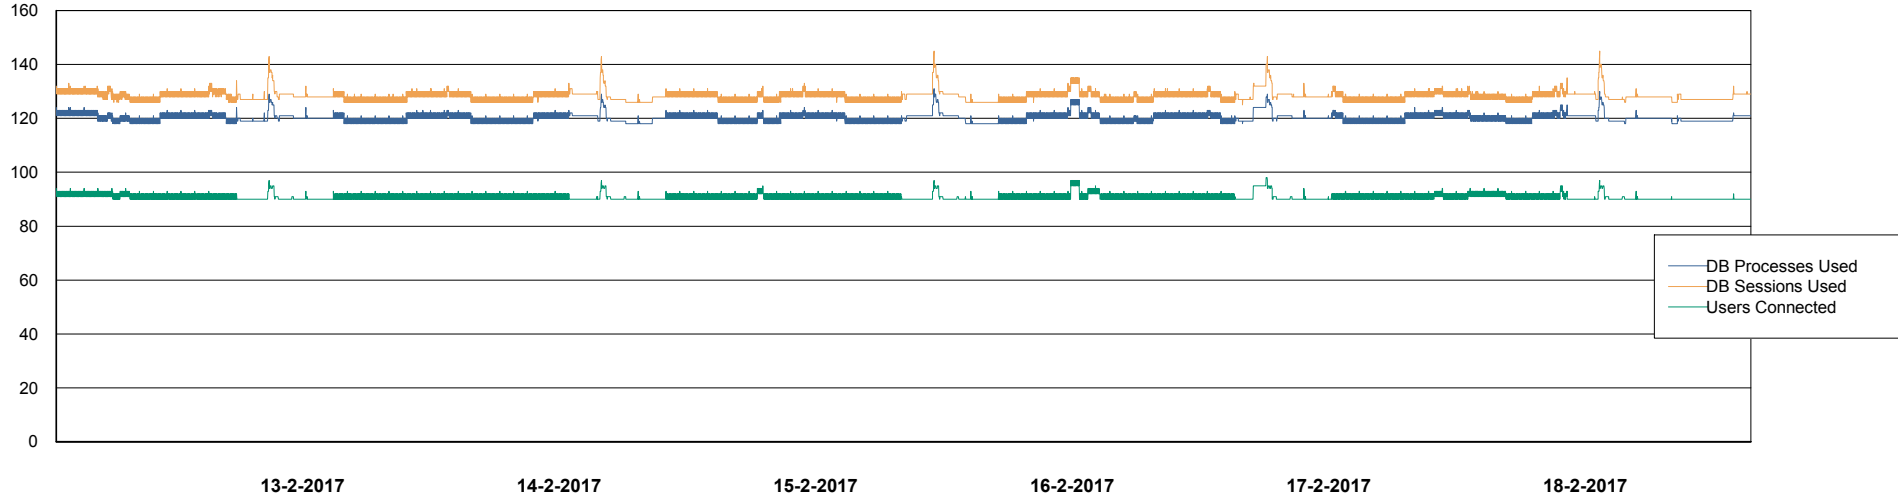

Harddisk Usage CIW_PRD_ORACLE2

	Free disk space on c: (%)	Total disk space on c: (Gb)	Free disk space on d: (%)	Total disk space on d: (Gb)	Free disk space on e: (%)	Total disk space on e: (Gb)
18-2-2017	59	555	98	558	83	558
17-2-2017	59	555	98	558	83	558
16-2-2017	59	555	98	558	83	558
15-2-2017	59	555	98	558	83	558
14-2-2017	59	555	98	558	83	558
13-2-2017	59	555	98	558	83	558
12-2-2017	59	555	98	558	83	558

Weekly SLA Customer Report

Customer CIW Production
Database ID 45

Database Performance CIWDB_Production

DB Processes Max 150
DB Sessions Max 248

Weekly SLA Customer Report

Customer CIW Production
Database ID 45

Weekly SLA Customer Report

Customer CIW Production
Database ID 45

Database Performance CIWDB_Standby

DB Processes Max 150
DB Sessions Max 248

Weekly SLA Customer Report

Customer CIW Production
Database ID 45