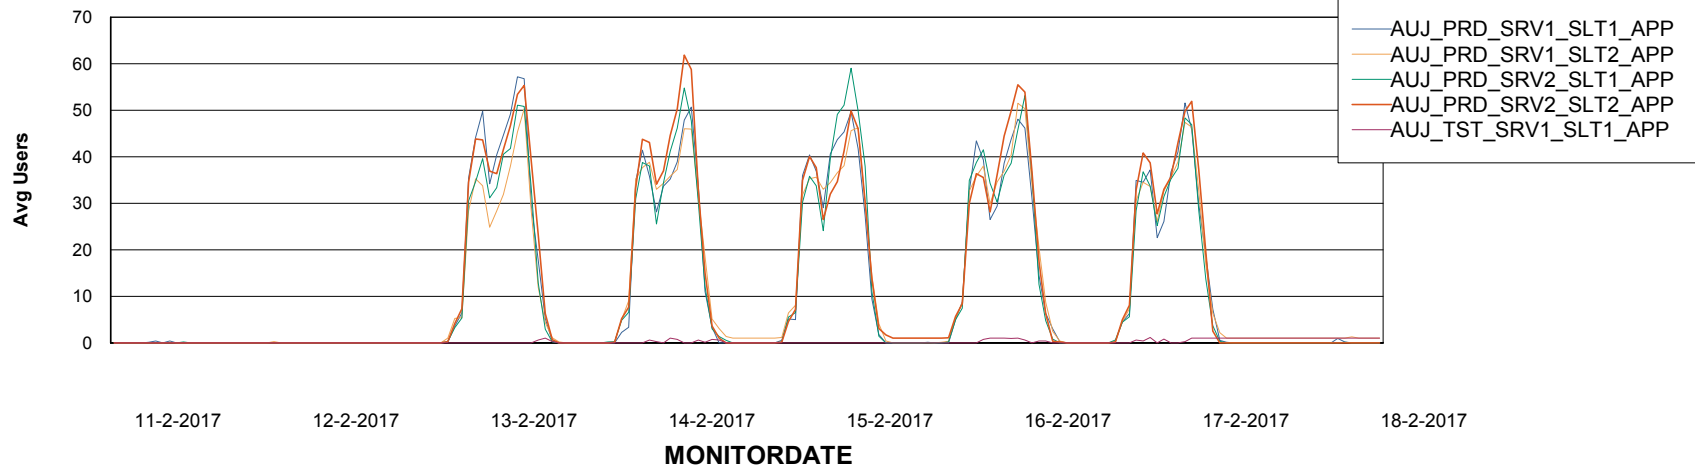

Avg users per day per ABS server