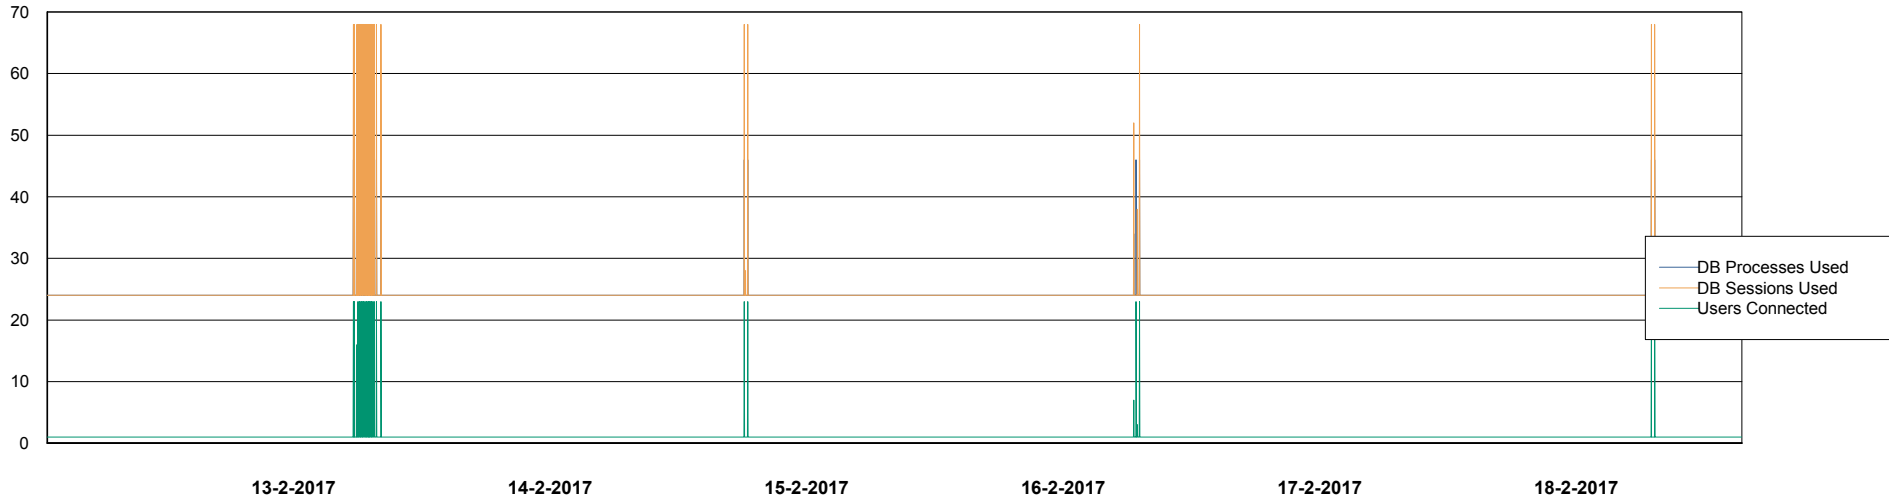

Database Performance AUJ_DB6_Standby2

DB Processes Max 300
DB Sessions Max 480