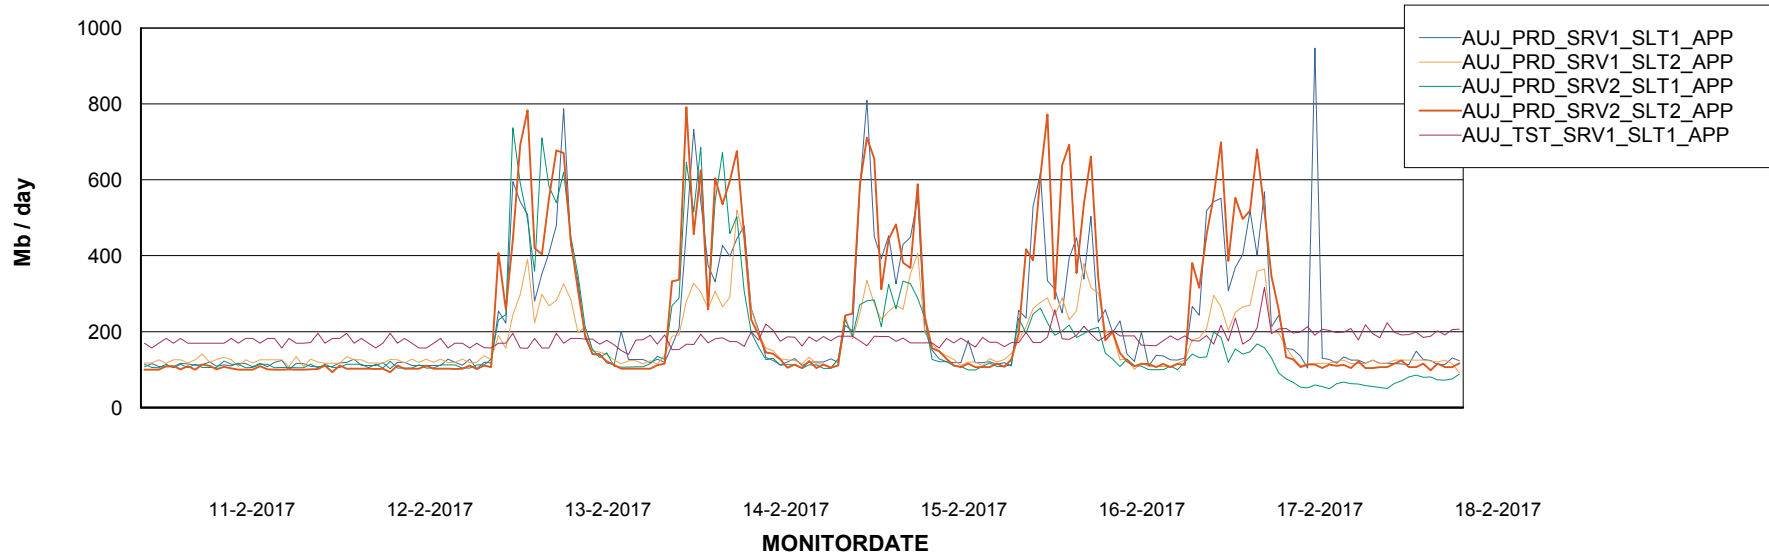

ABSSolute Application Server Services

Avg memory used per ABS Server Service