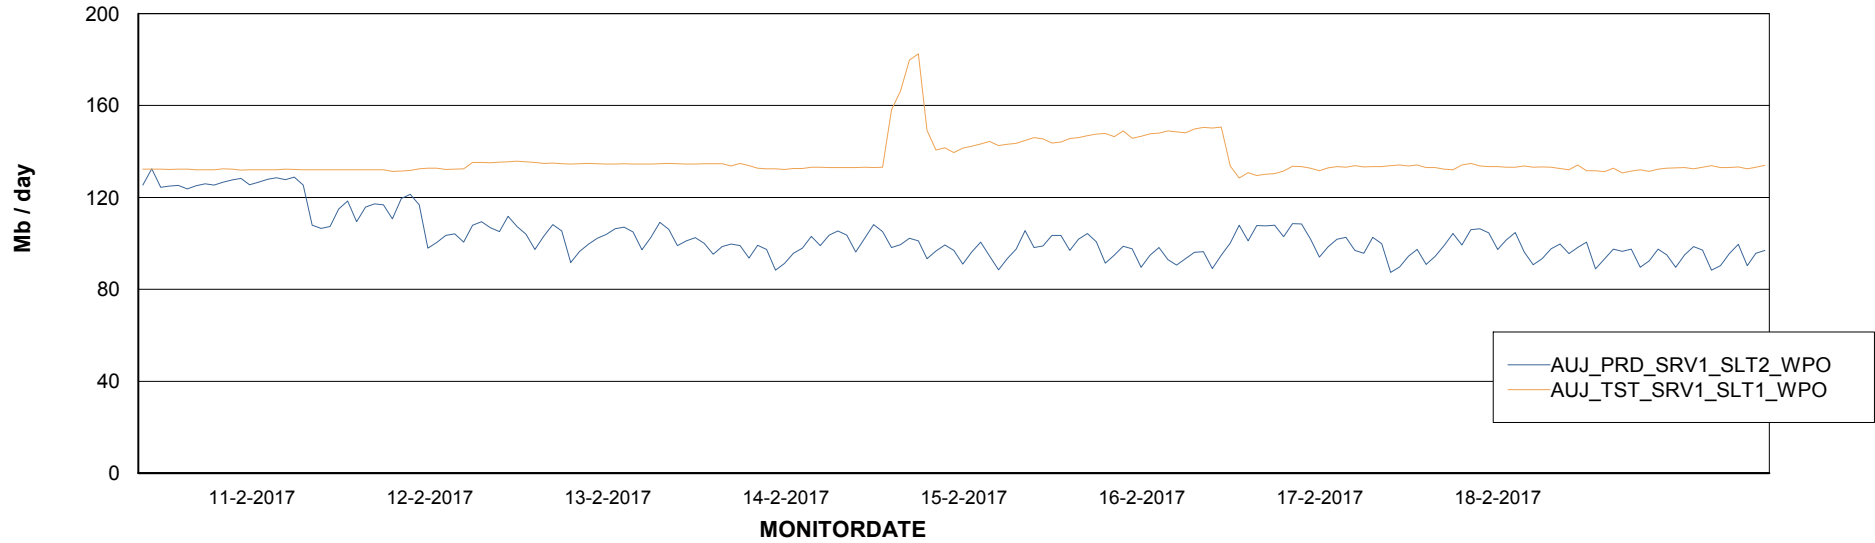

ABSSolute Web Component Services

Avg memory used per ABS Web component