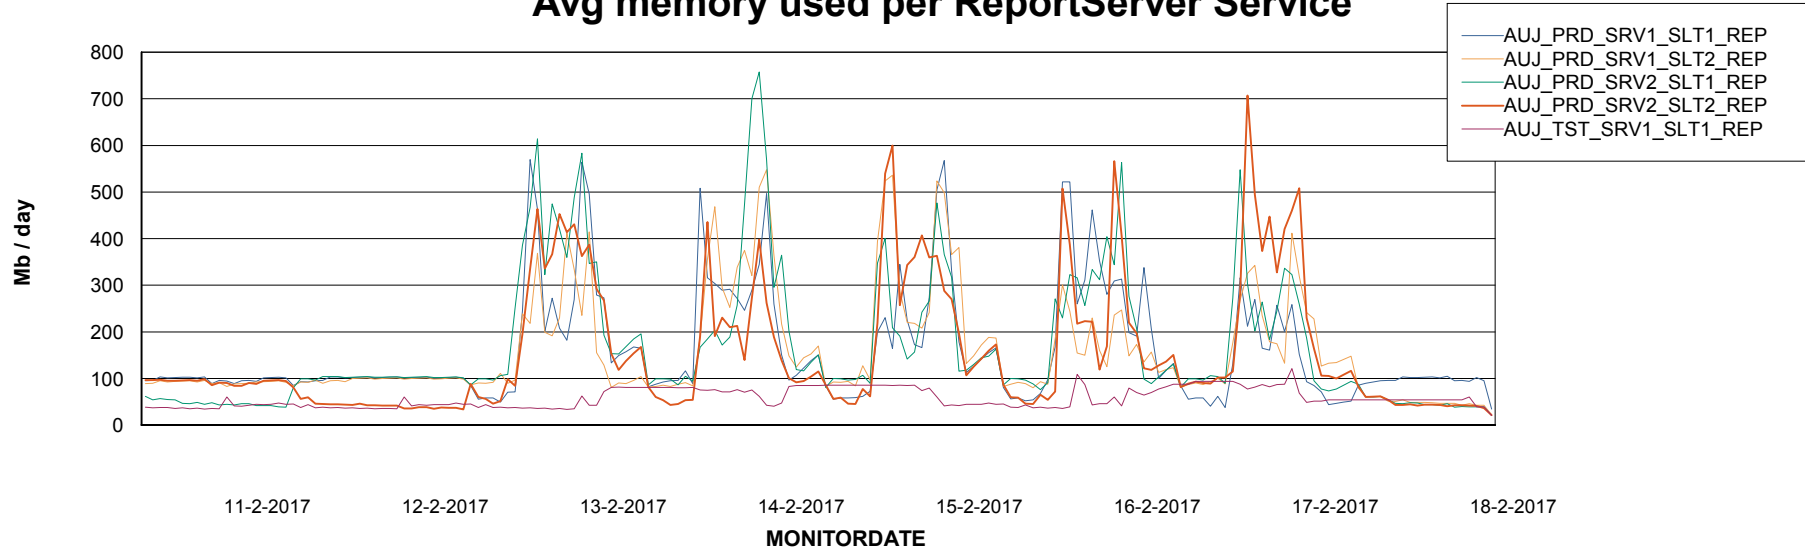

ABSolute Application ReportServer Services

Avg memory used per ReportServer Service