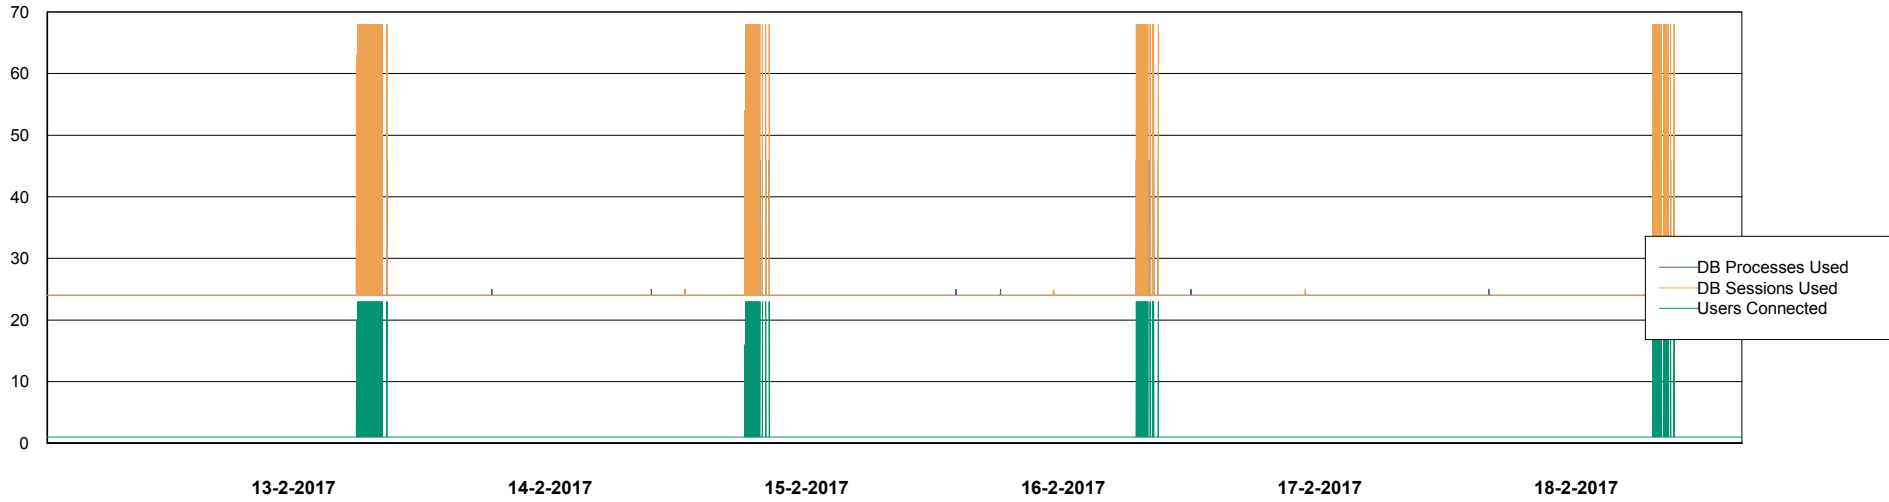

Database Performance AUJ_DB5_Standby

DB Processes Max 300
DB Sessions Max 480