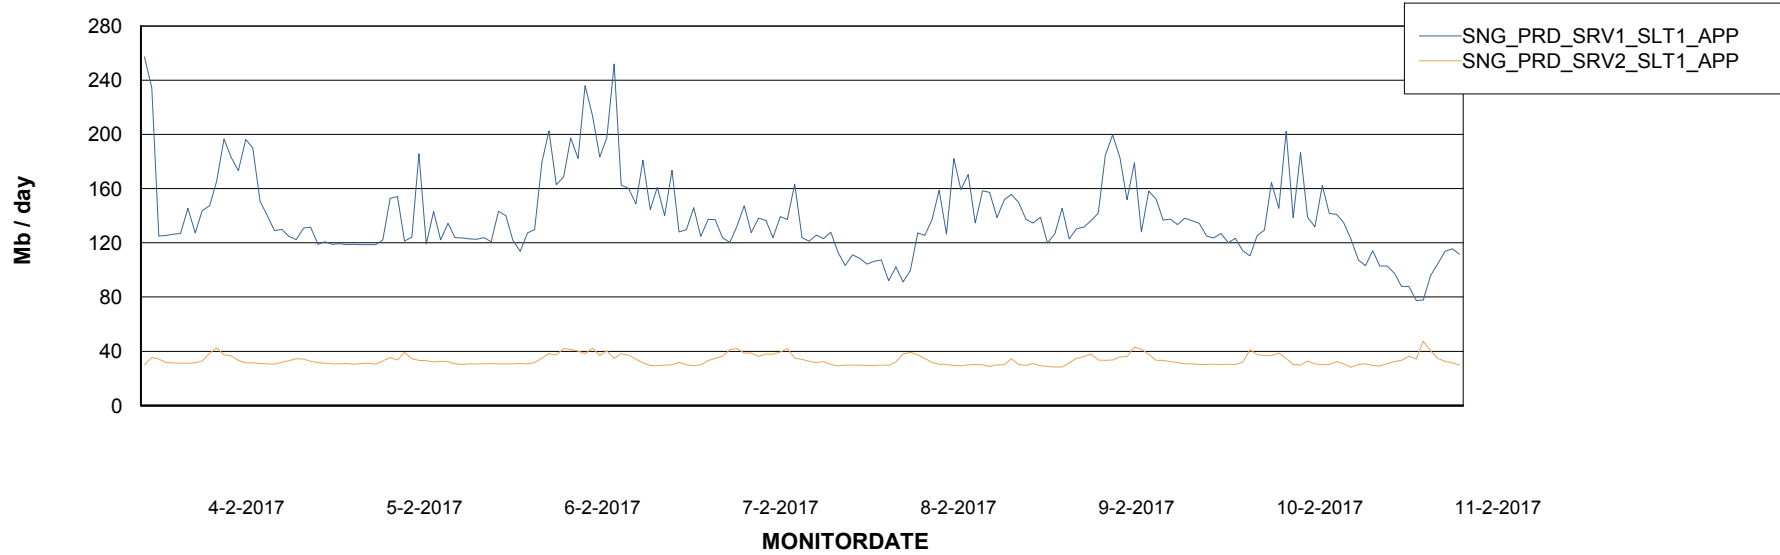

ABSSolute Application Server Services

Avg memory used per ABS Server Service