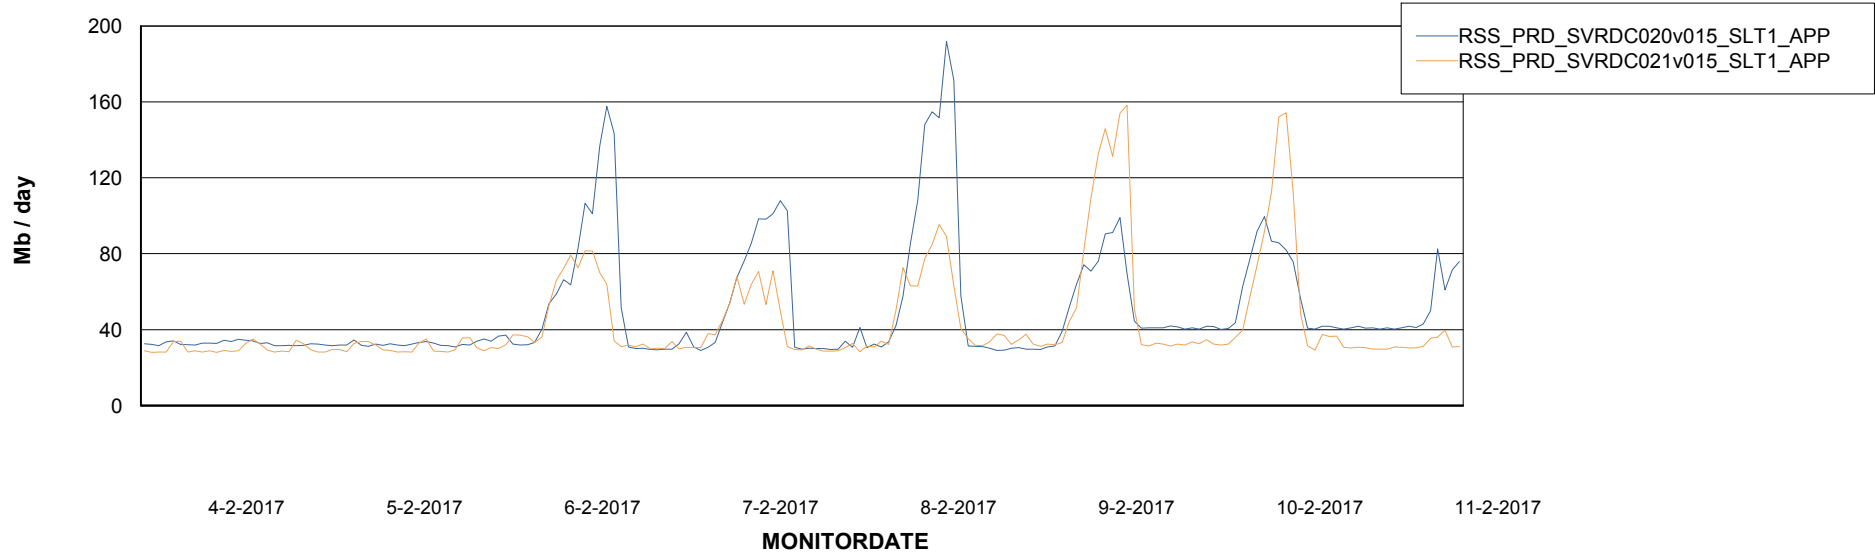

ABSSolute Application Server Services

Avg memory used per ABS Server Service