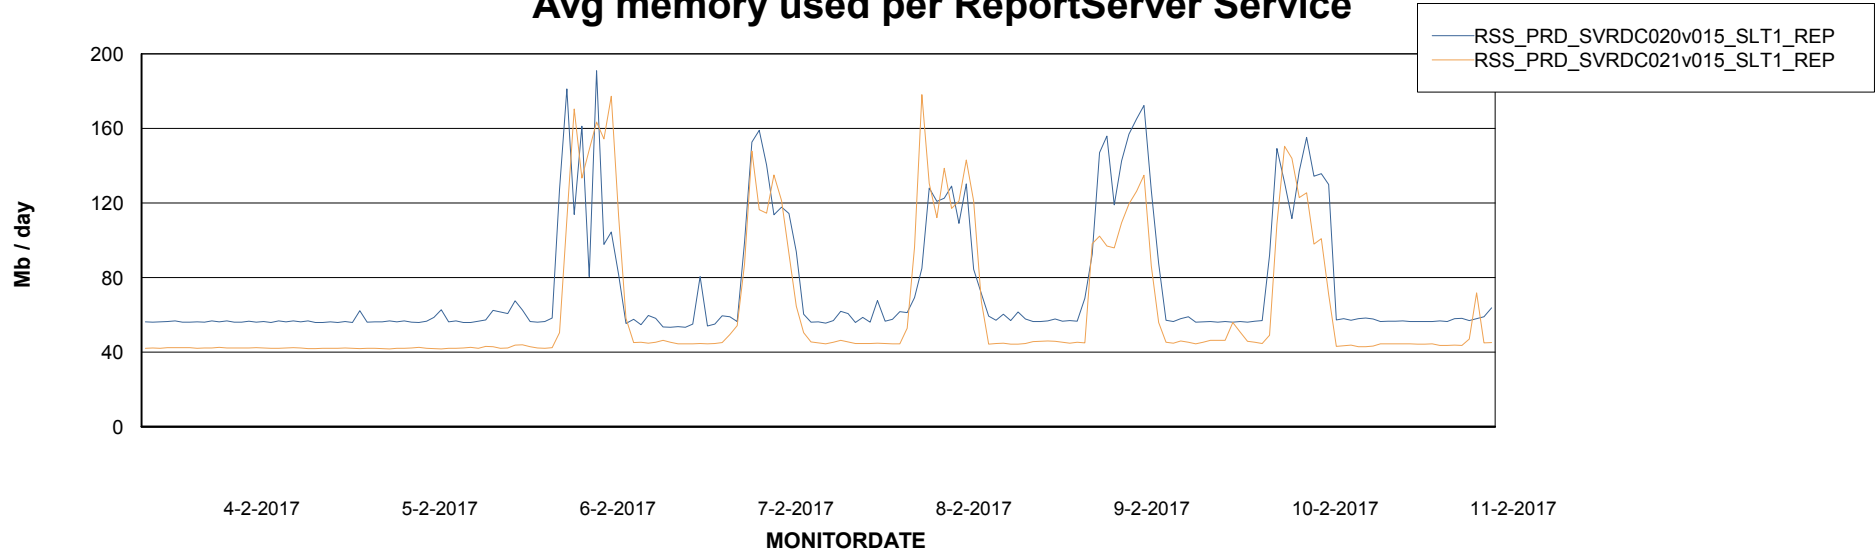

Avg memory used per ReportServer Service