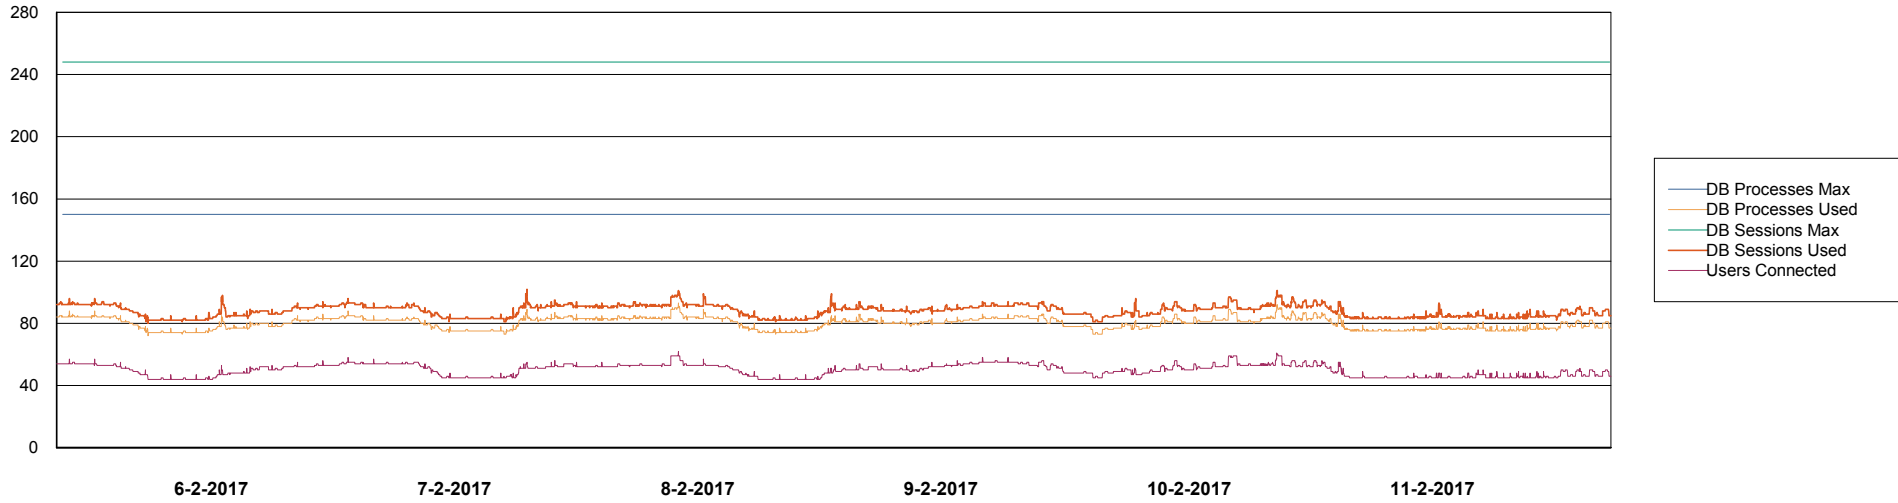

Database Performance RSSDB_Production