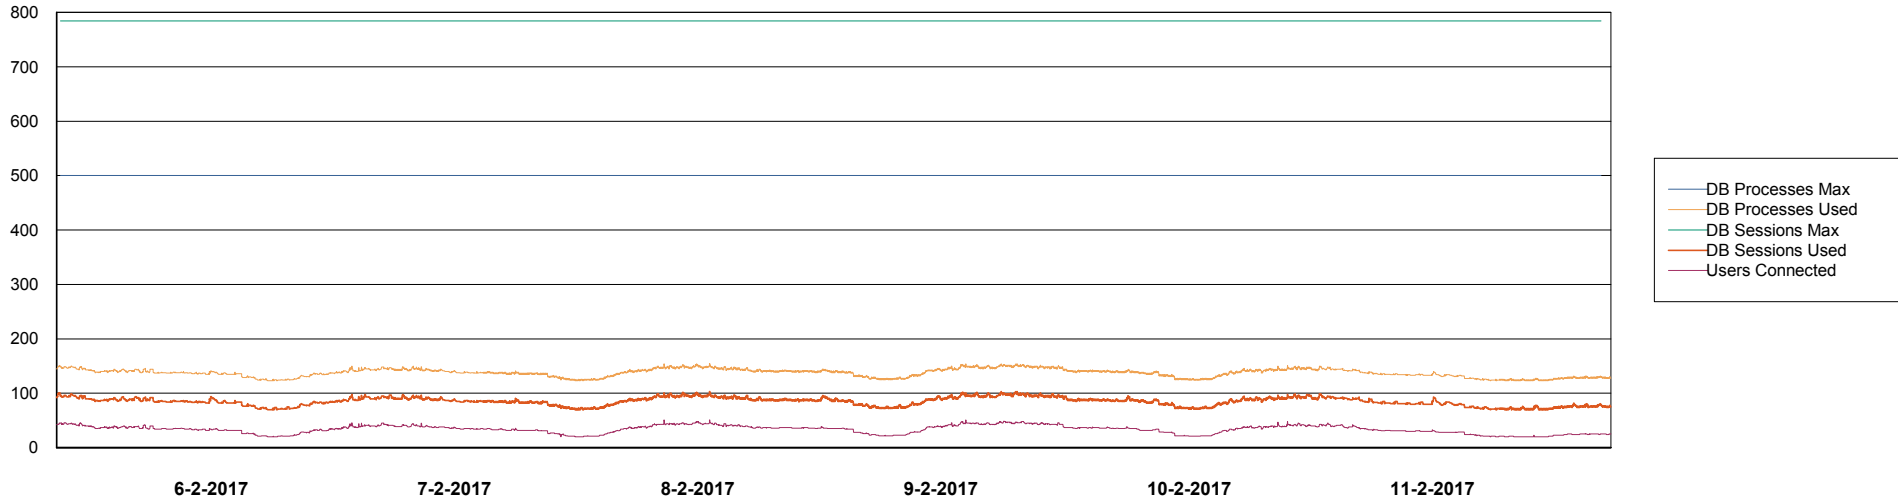

Harddisk Usage RFL_STB

	Free disk space on c: (%)	Total disk space on c: (Gb)	Free disk space on d: (%)	Total disk space on d: (Gb)	Free disk space on e: (%)	Total disk space on e: (Gb)	Free disk space on f: (%)
11-2-2017	63	195	87	559	73	559	60
10-2-2017	63	195	87	559	73	559	61
9-2-2017	63	195	87	559	73	559	62
8-2-2017	63	195	87	559	73	559	63
7-2-2017	63	195	87	559	73	559	63
6-2-2017	63	195	87	559	73	559	65
5-2-2017	63	195	87	559	73	559	66

Weekly SLA Customer Report

Customer RFL_Production
Database ID 36

Database Performance RFLDB_Production

Weekly SLA Customer Report

Customer RFL_Production
Database ID 36

Database Performance RFLDB_Standby

Weekly SLA Customer Report