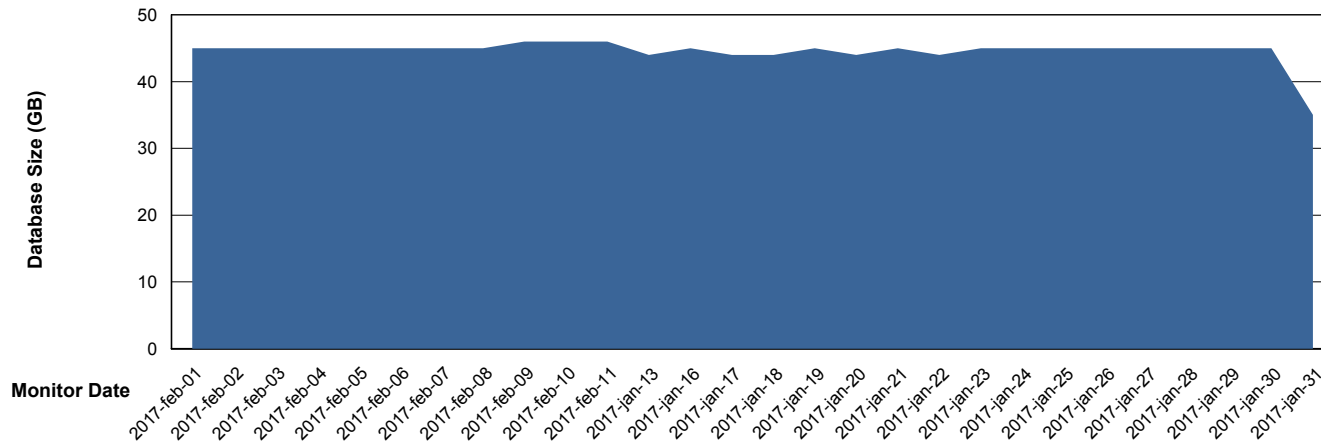

DATABASE SIZE LLGDBBI_Production

Database growth over last month