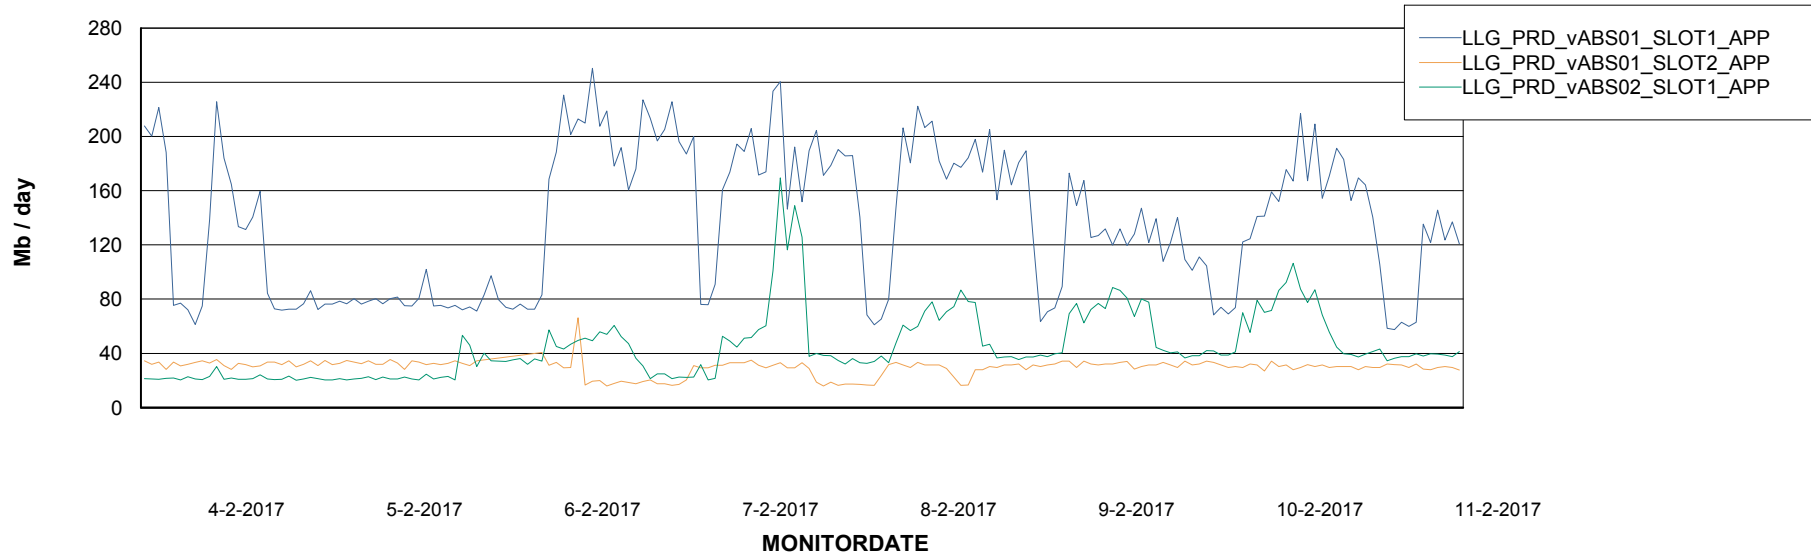

Weekly SLA Customer Report

Customer LLG_Production
Database ID 53

ABSSolute Application Server Services

Disaster per ABS Server

Avg memory used per ABS Server Service

Weekly SLA Customer Report

Customer LLG_Production
Database ID 53