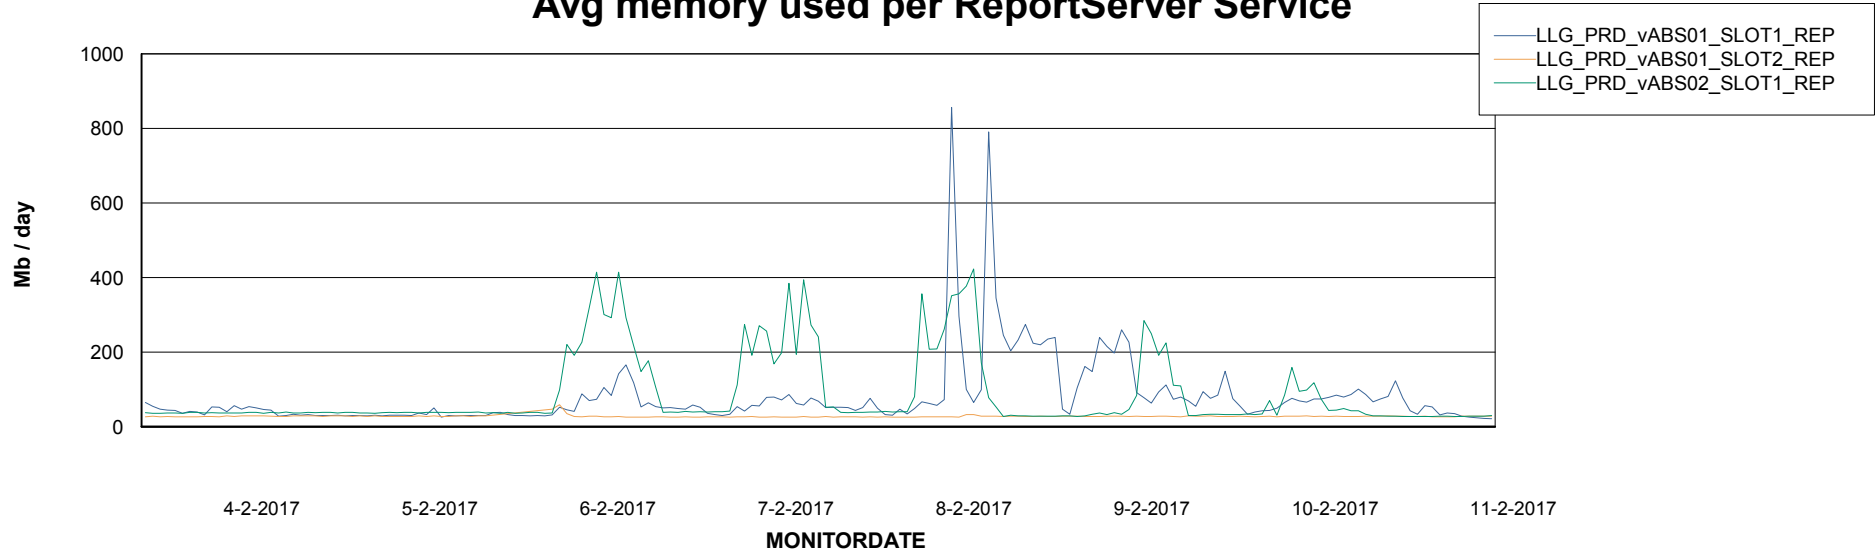

Avg memory used per ReportServer Service