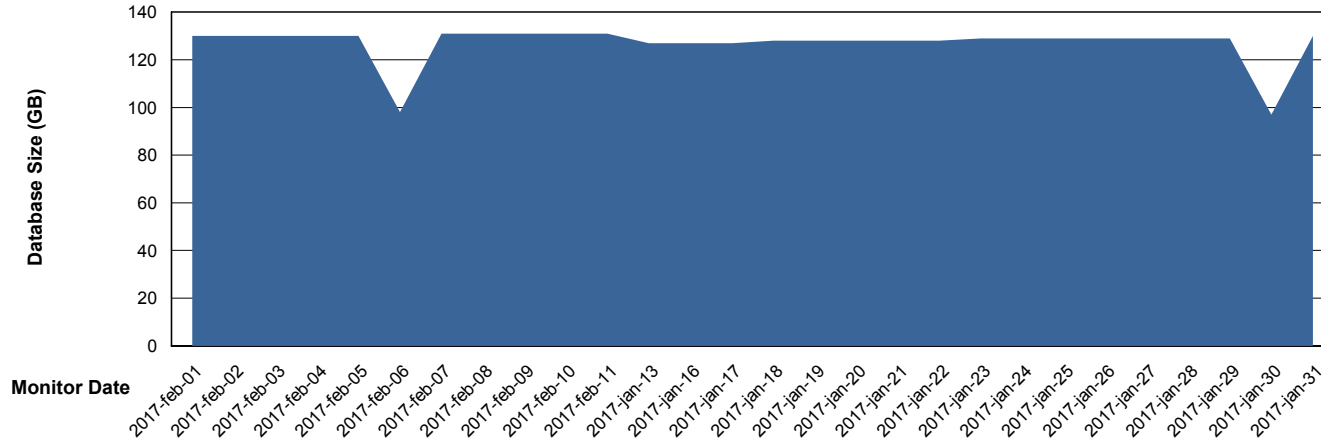

Customer LLG_Production
Database ID 53

Database Performance LLGDBBI_Production

Weekly SLA Customer Report

Customer LLG_Production
Database ID 53

DATABASE SIZE LLGDB_Production

Database growth over last month