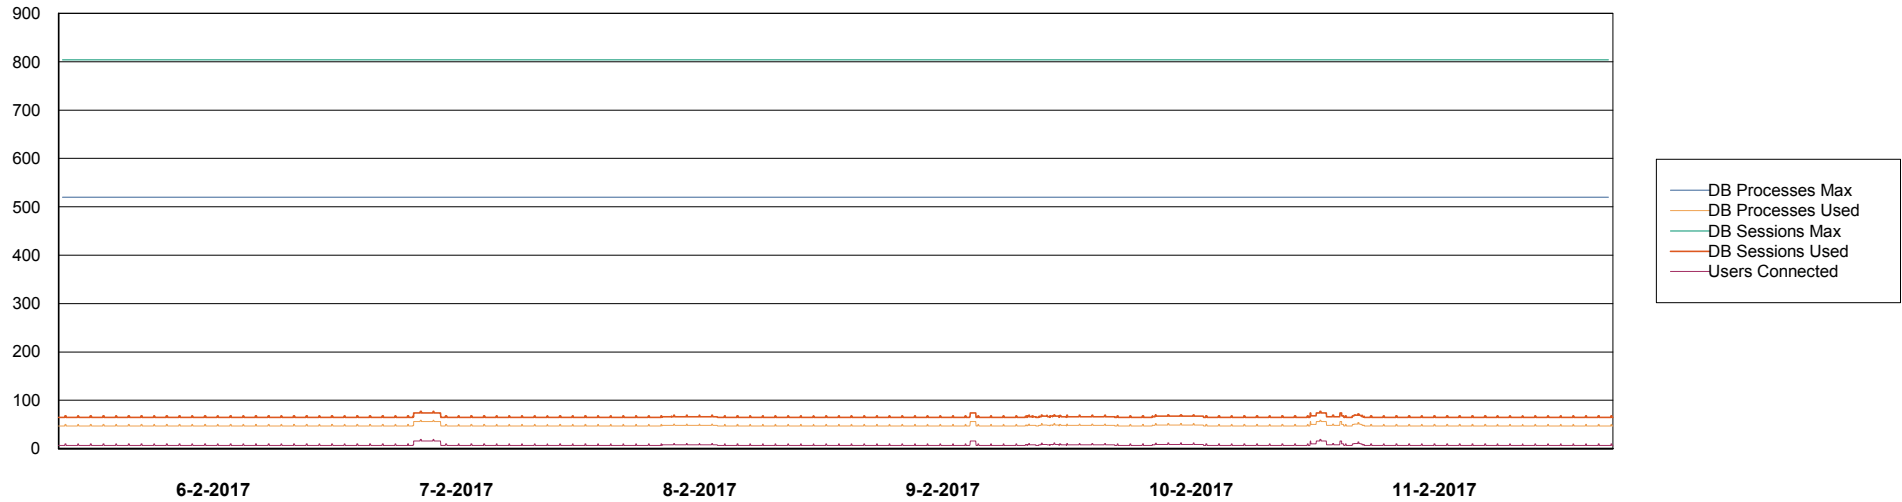

Weekly SLA Customer Report

Customer LLG_Production
Database ID 53

Database Performance LLGDB_Production

Weekly SLA Customer Report

Customer LLG_Production
Database ID 53

Database Performance LLGDB_Standby

Weekly SLA Customer Report