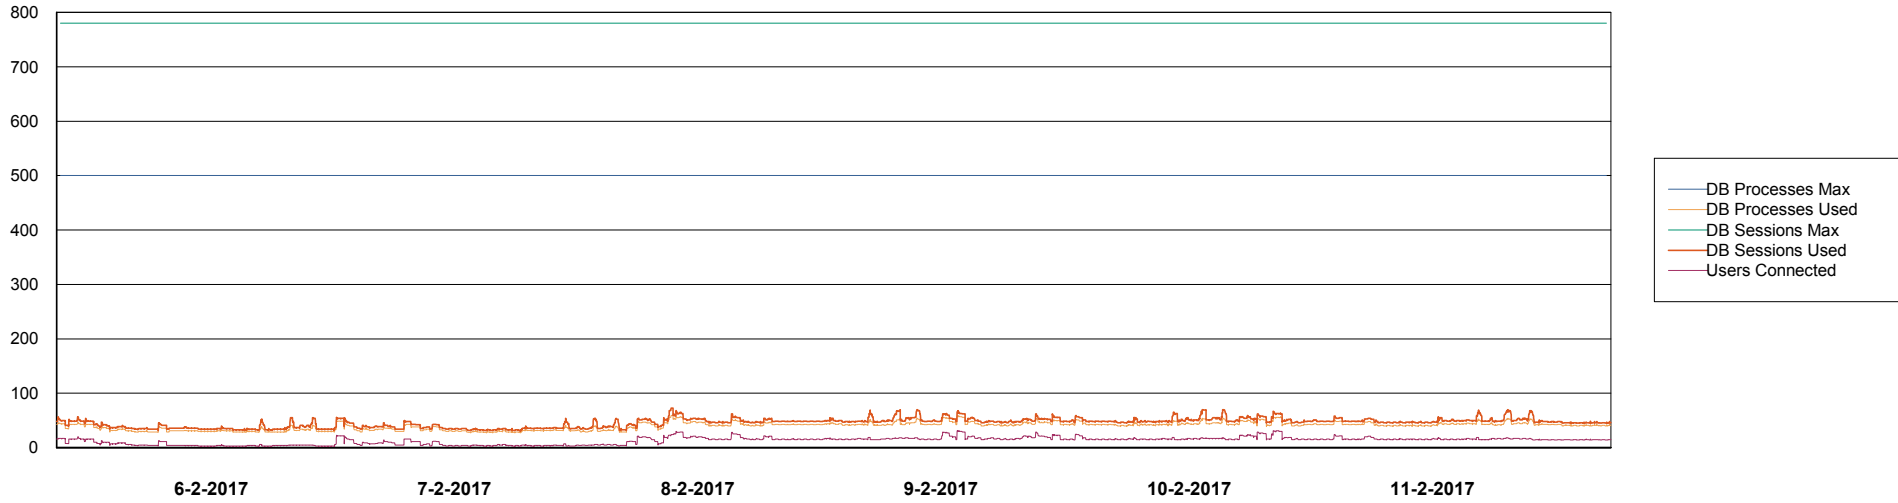

Database Performance LLGDBBI_Production