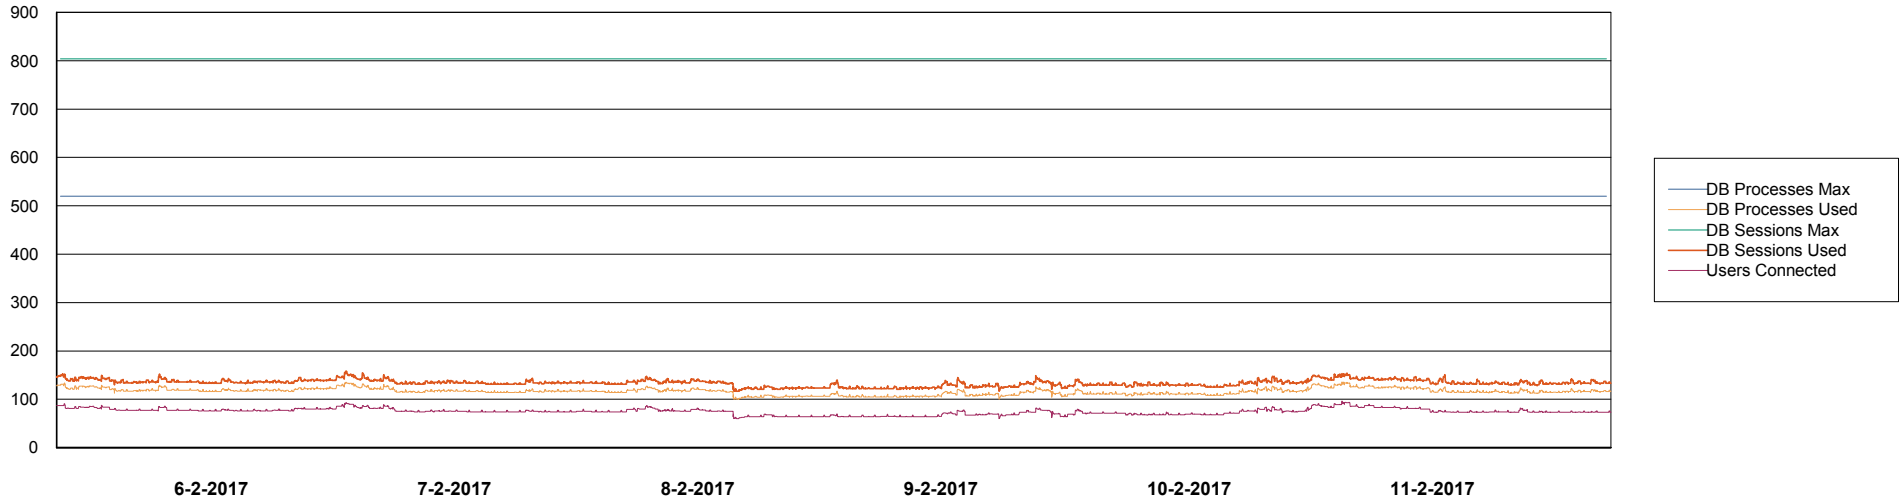

Database Performance LLGDB_Production