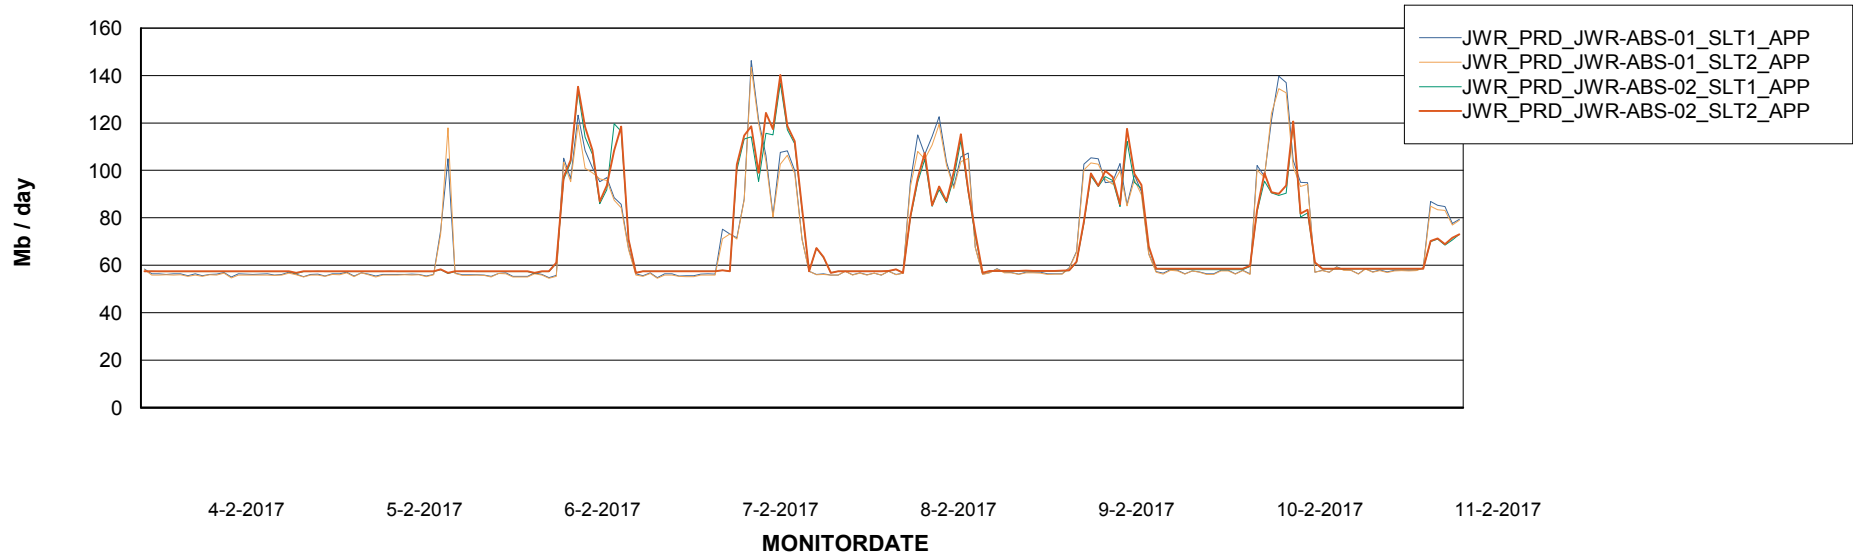

Weekly SLA Customer Report

Customer JWR Production
Database ID 43

ABSSolute Application Server Services

Disaster per ABS Server

Avg memory used per ABS Server Service

Weekly SLA Customer Report

Customer JWR Production
Database ID 43