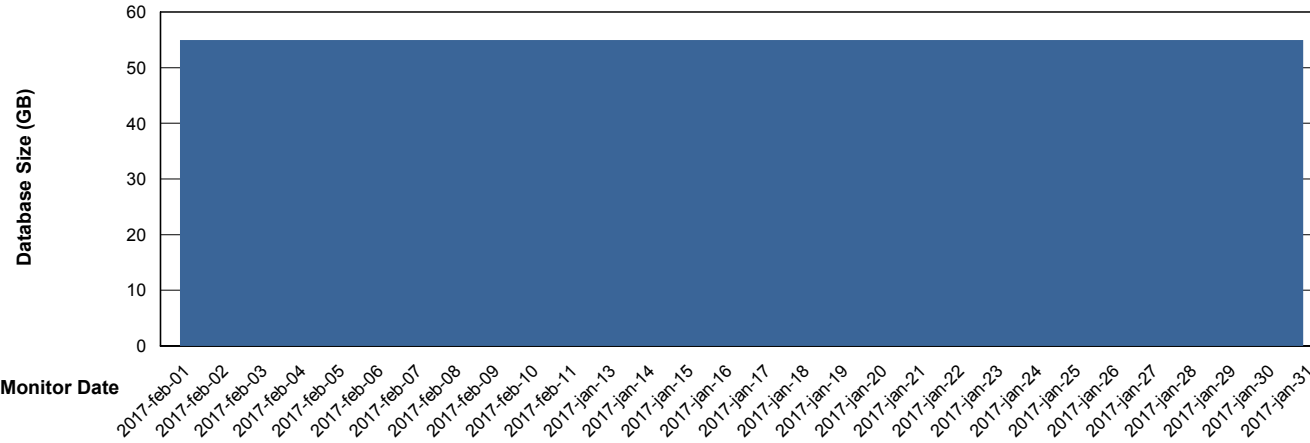

Database growth over last month

Database Tablespace JWRDB_Production

Date	Tablespace Name	Filesize (Gb)	Usedsize (Gb)	Percentage free
11-2-2017	ABSDATA	21	17	19
	INDX	46	37	20
10-2-2017	ABSDATA	21	17	19
	INDX	46	37	20
9-2-2017	ABSDATA	21	17	19
	INDX	46	37	20
8-2-2017	ABSDATA	21	17	19
	INDX	46	37	20
7-2-2017	ABSDATA	21	17	19
	INDX	46	37	20
6-2-2017	ABSDATA	21	17	19
	INDX	46	37	20
5-2-2017	ABSDATA	21	17	19
	INDX	46	37	20