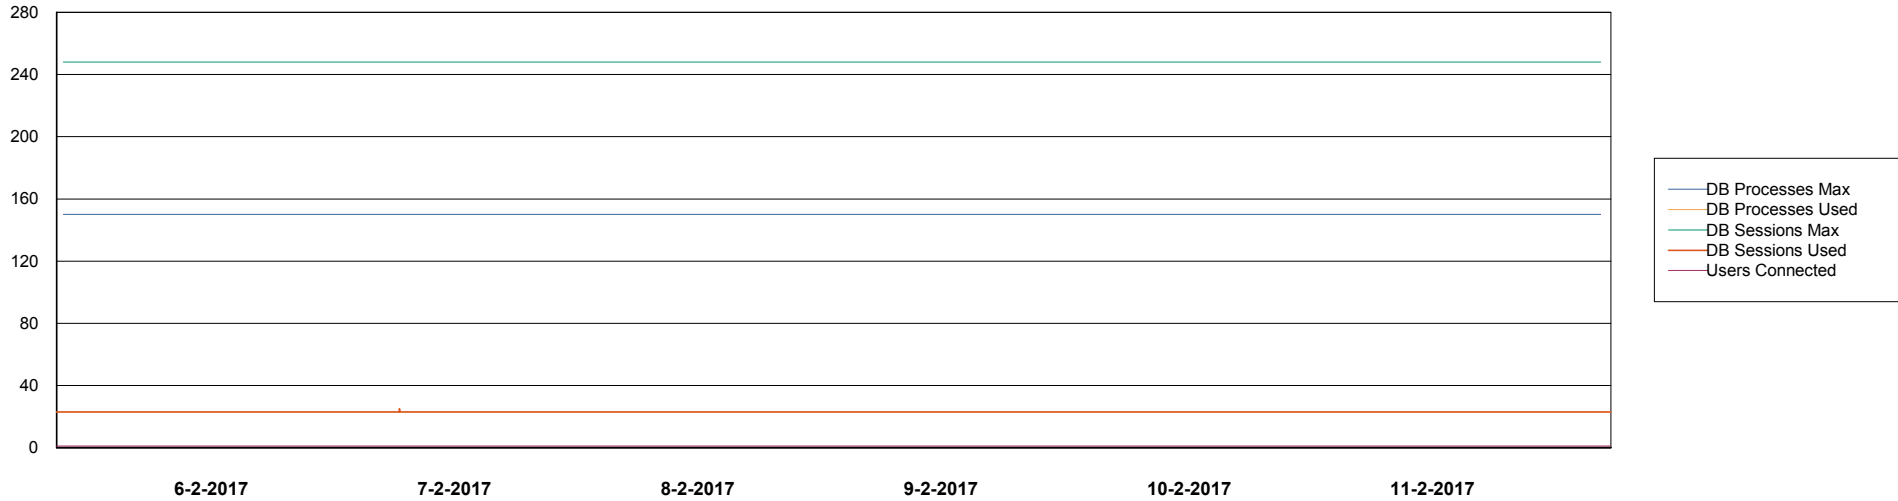

Weekly SLA Customer Report

Customer JWR Production
Database ID 43

Database Performance JWRDB_Production

Weekly SLA Customer Report

Customer JWR Production
Database ID 43

Database Performance JWRDB_Standby

Weekly SLA Customer Report

Customer JWR Production
 Database ID 43

DATABASE SIZE JWRDB_Production

Database growth over last month

Database Tablespace JWRDB_Production

Date	Tablespace Name	Filesize (Gb)	Usedsize (Gb)	Percentage free
11-2-2017	ABSDATA	21	17	19
	INDX	46	37	20
10-2-2017	ABSDATA	21	17	19
	INDX	46	37	20
9-2-2017	ABSDATA	21	17	19
	INDX	46	37	20
8-2-2017	ABSDATA	21	17	19
	INDX	46	37	20
7-2-2017	ABSDATA	21	17	19
	INDX	46	37	20
6-2-2017	ABSDATA	21	17	19
	INDX	46	37	20
5-2-2017	ABSDATA	21	17	19
	INDX	46	37	20