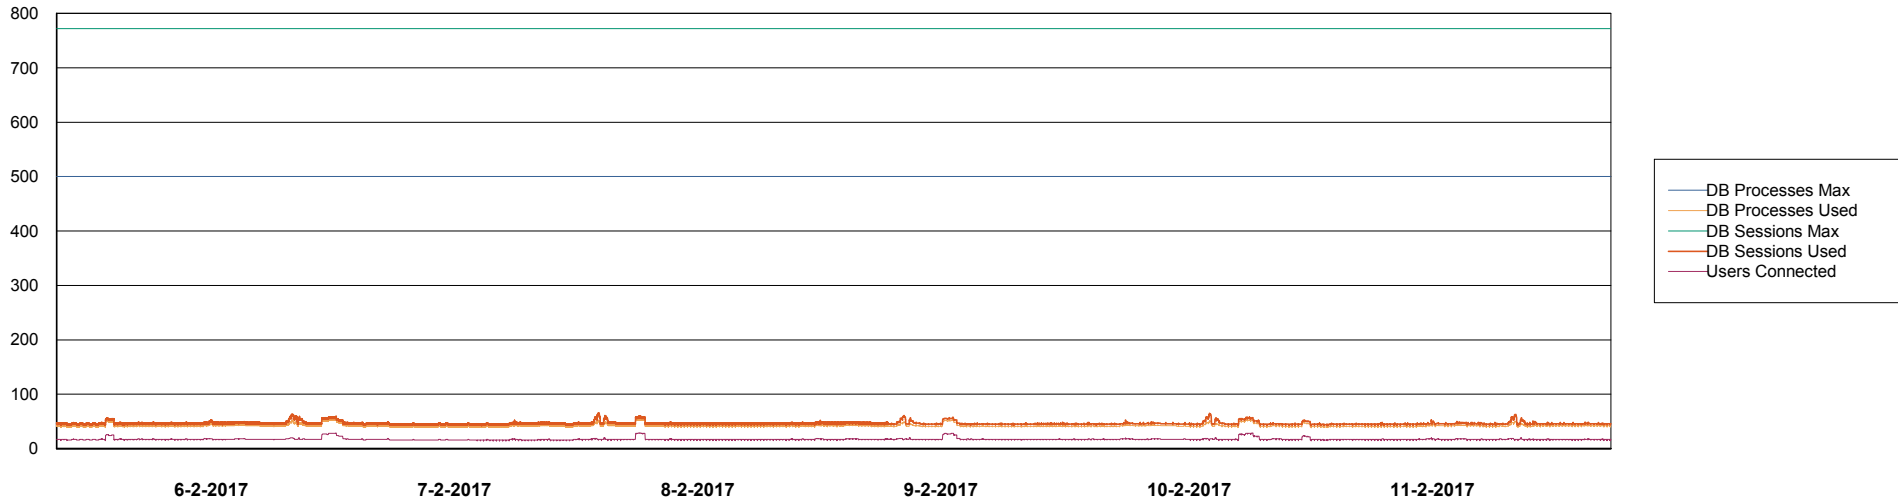

Database Performance DFDDDBBI_Production