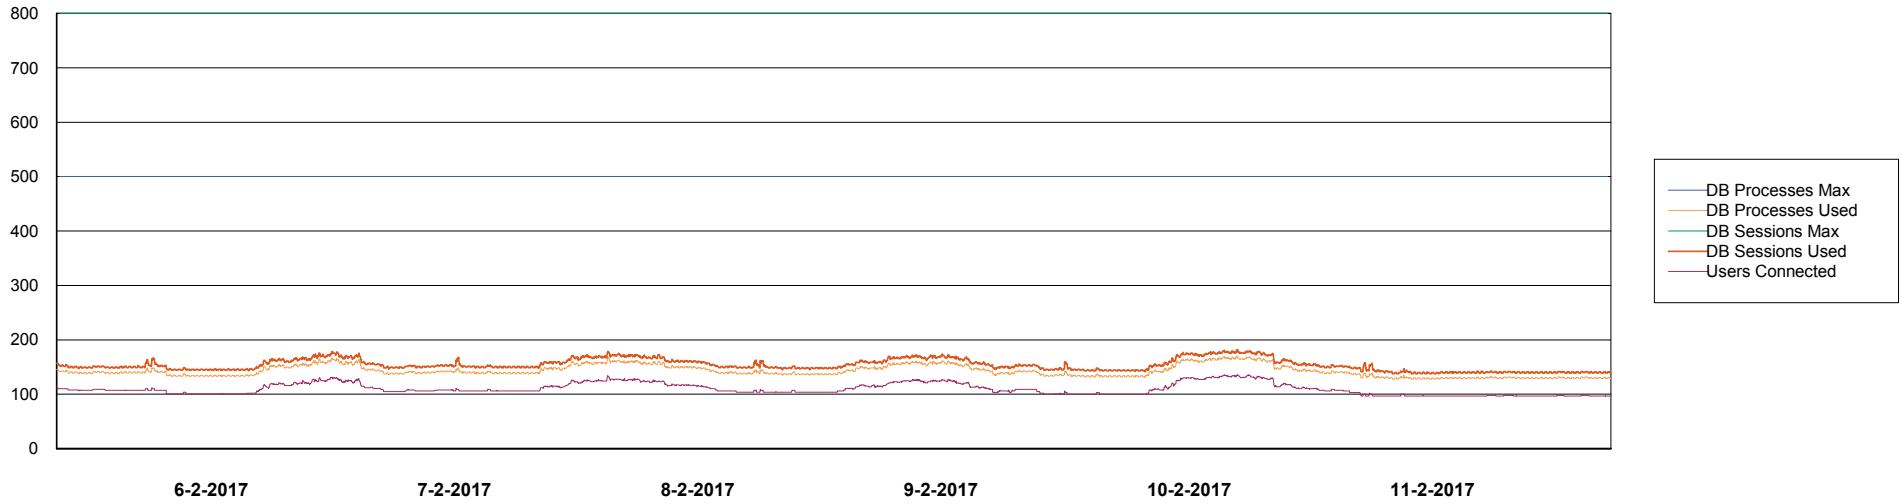

Database Performance CSCDB_Production