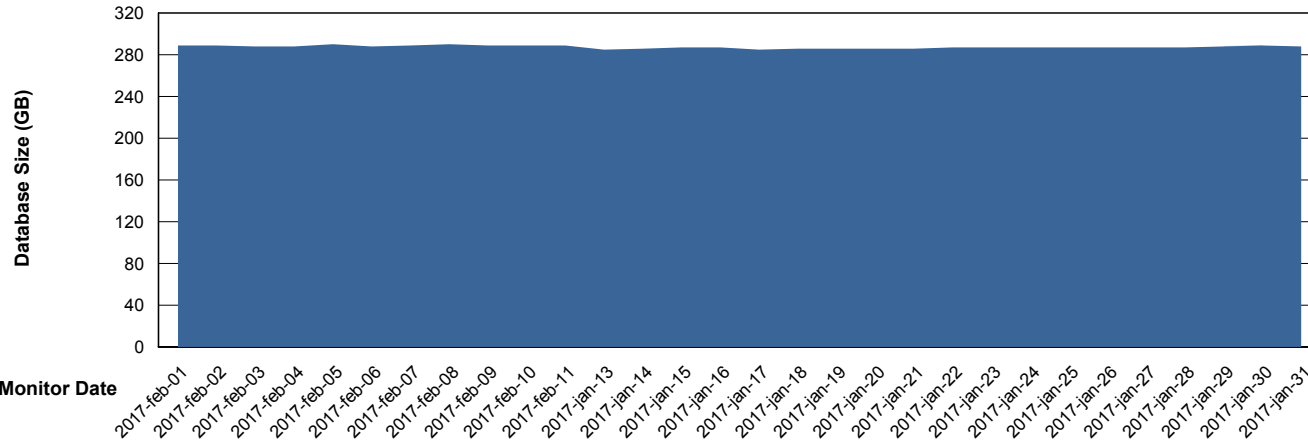

Weekly SLA Customer Report

Customer CSC_Production
Database ID 50

Database Performance CSCDB_Production

Weekly SLA Customer Report

Customer CSC_Production
 Database ID 50

DATABASE SIZE CSCDB_Production

Database growth over last month