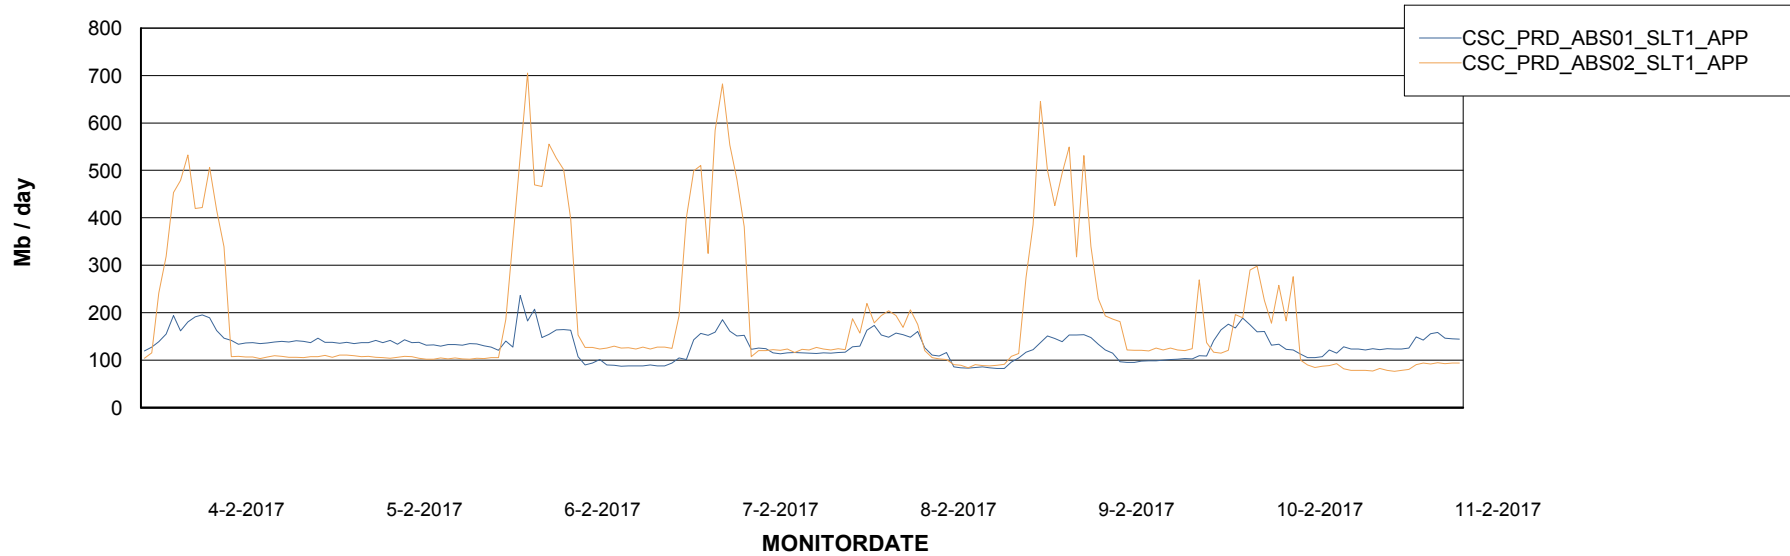

Avg memory used per ABS Server Service