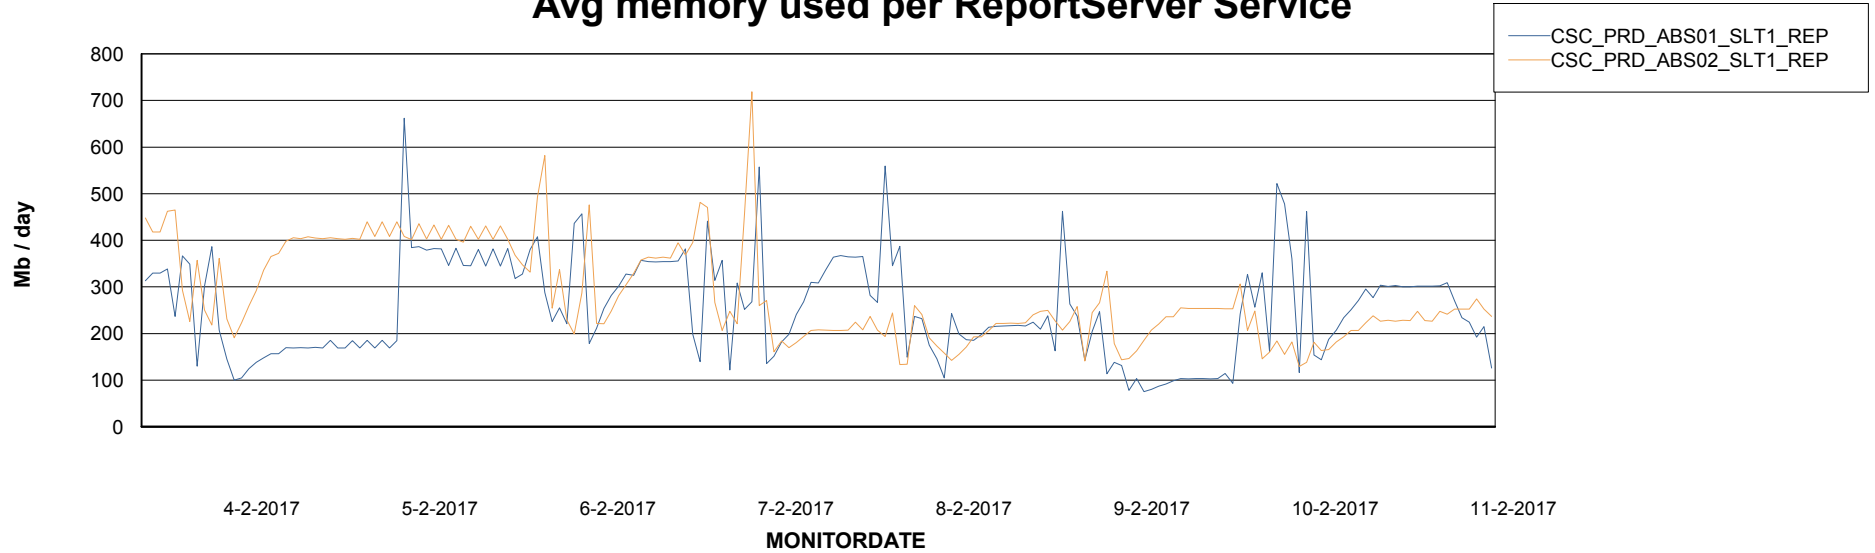

Disaster per ABS Server

Avg memory used per ABS Server Service

Weekly SLA Customer Report

Customer CSC_Production
Database ID 50

ABSSolute Application ReportServer Services

Disaster per ReportServer

Avg memory used per ReportServer Service