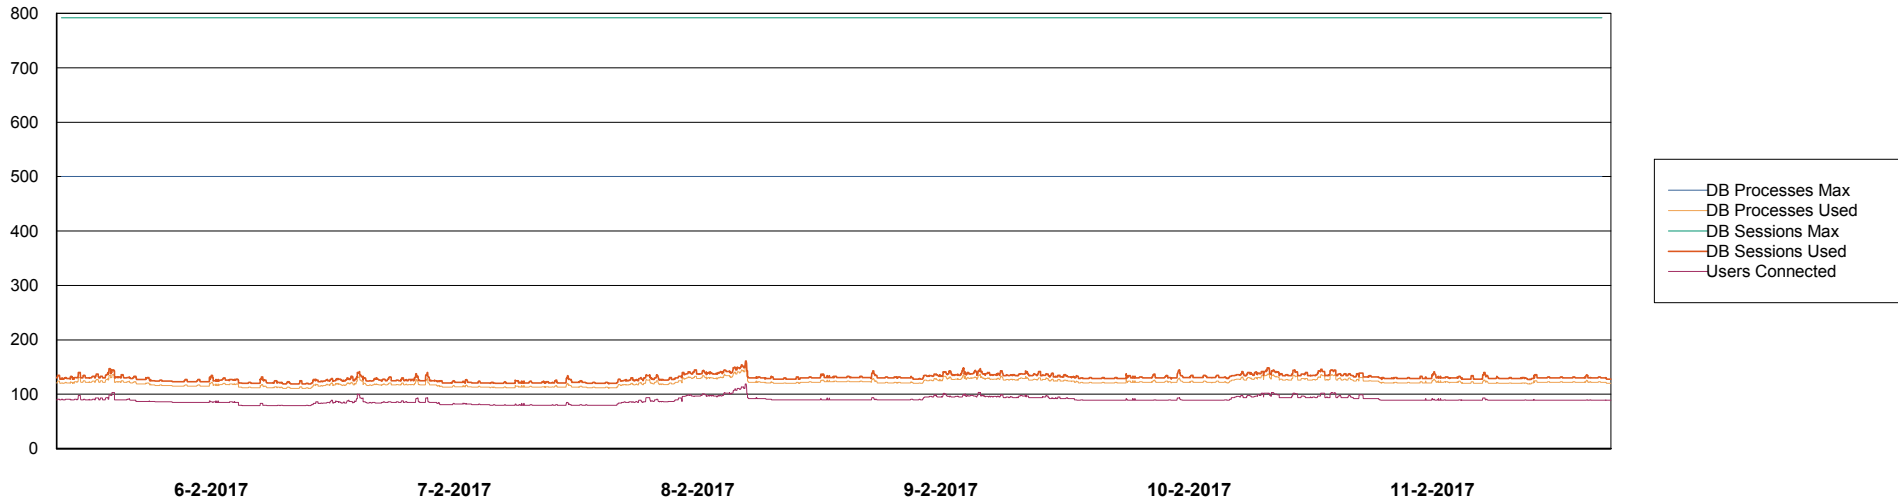

Weekly SLA Customer Report

Customer CLO Production
Database ID 38

Database Performance CLODB_Production

Weekly SLA Customer Report

Customer CLO Production
Database ID 38

Database Performance CLODB_Standby

Weekly SLA Customer Report