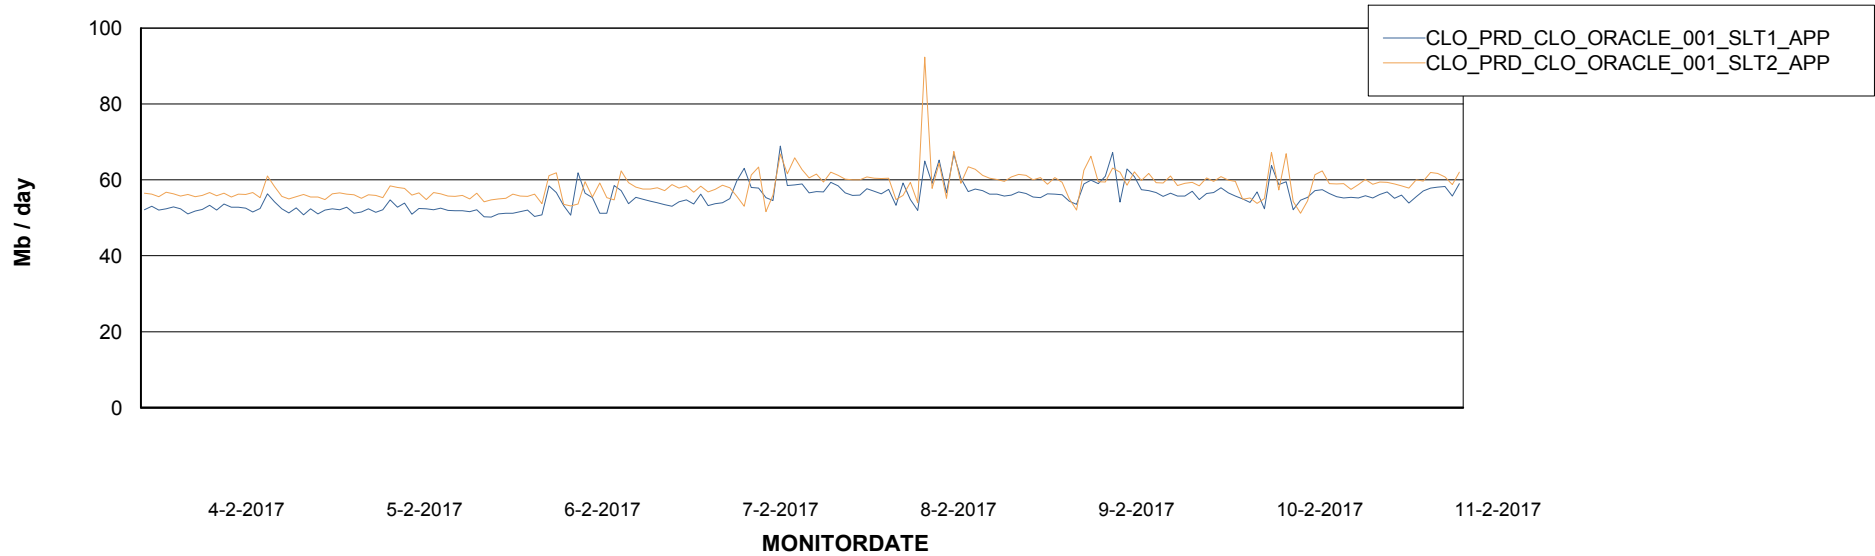

Avg memory used per ABS Server Service