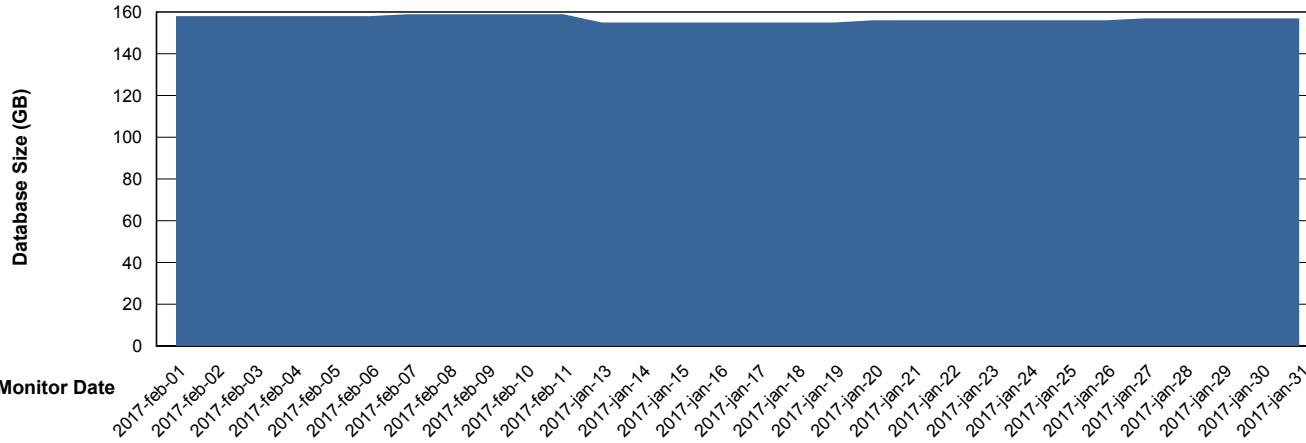

DATABASE SIZE CLODB_Production

Database growth over last month