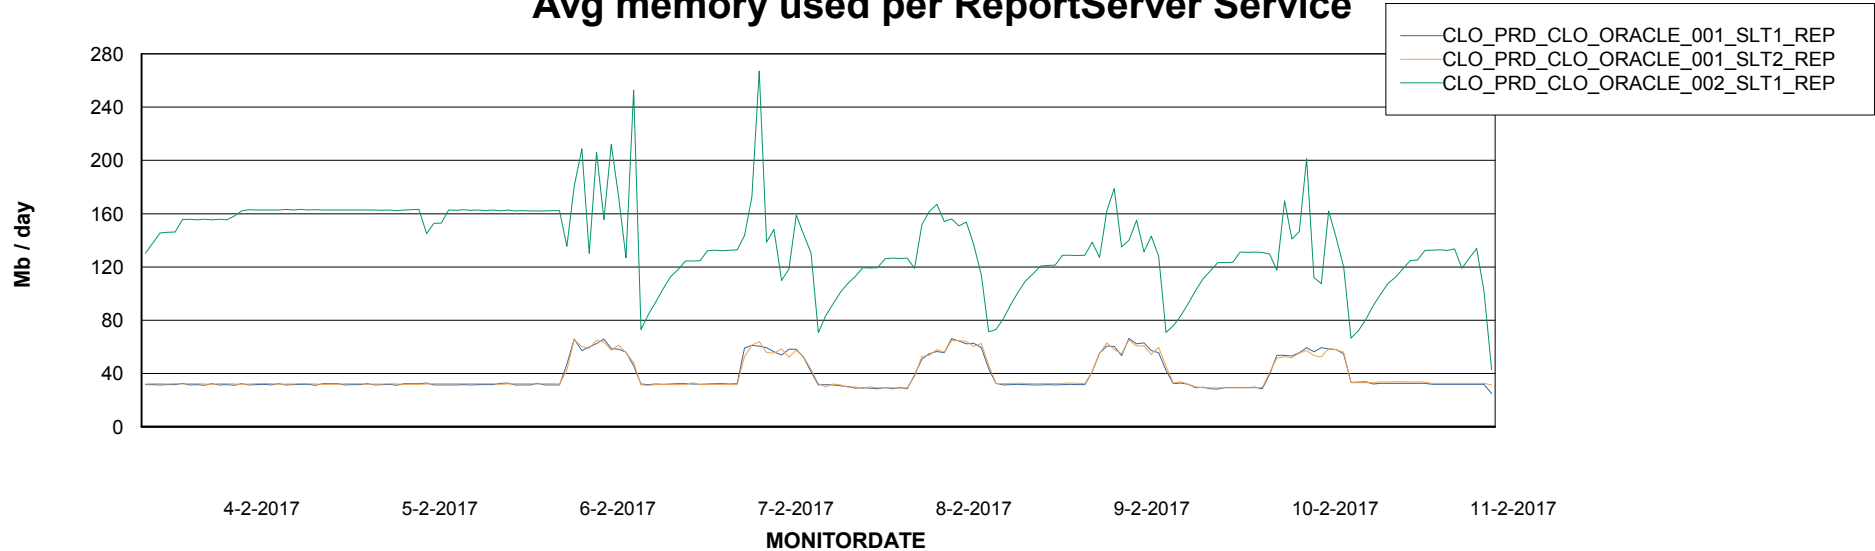

Disaster per ABS Server

Avg memory used per ABS Server Service

Weekly SLA Customer Report

Customer CLO Production
Database ID 38

ABSSolute Application ReportServer Services

Disaster per ReportServer

Avg memory used per ReportServer Service