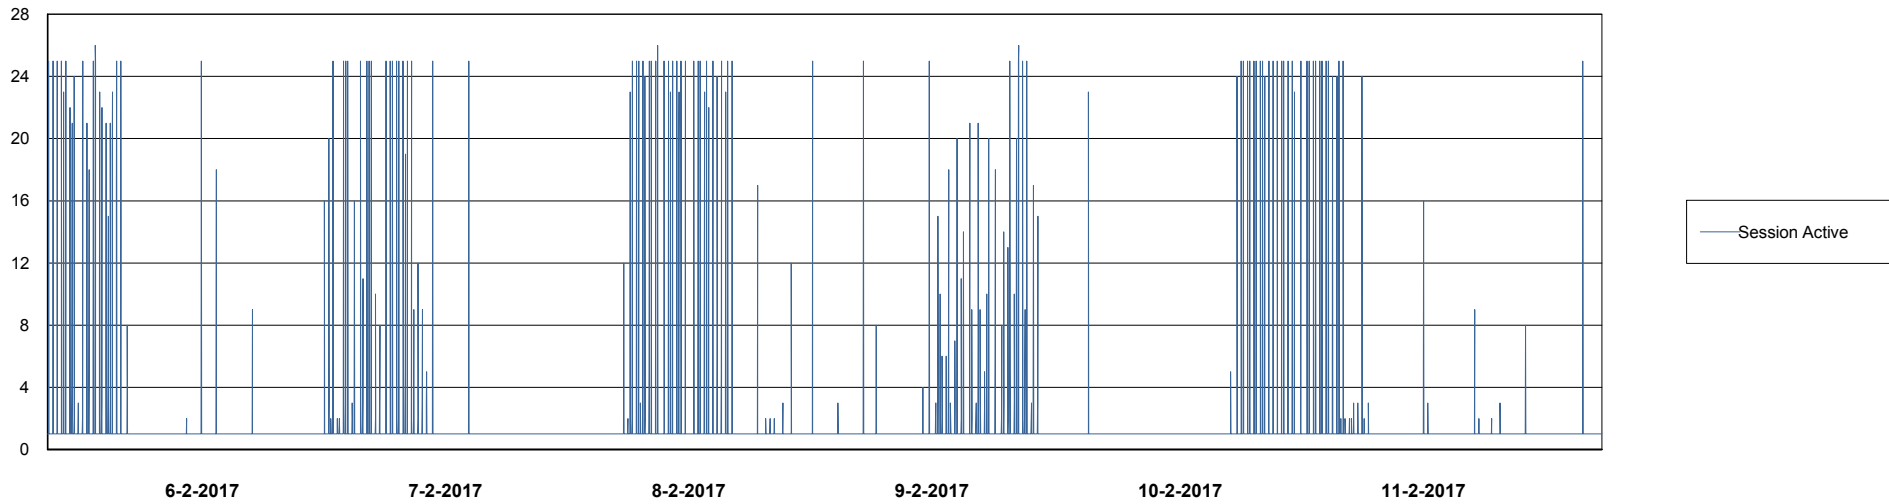

Weekly SLA Customer Report

Customer CLO Production
Database ID 38

Database Performance CLODB_Production

Weekly SLA Customer Report

Customer CLO Production
Database ID 38

Database Performance CLODB_Standby

Weekly SLA Customer Report