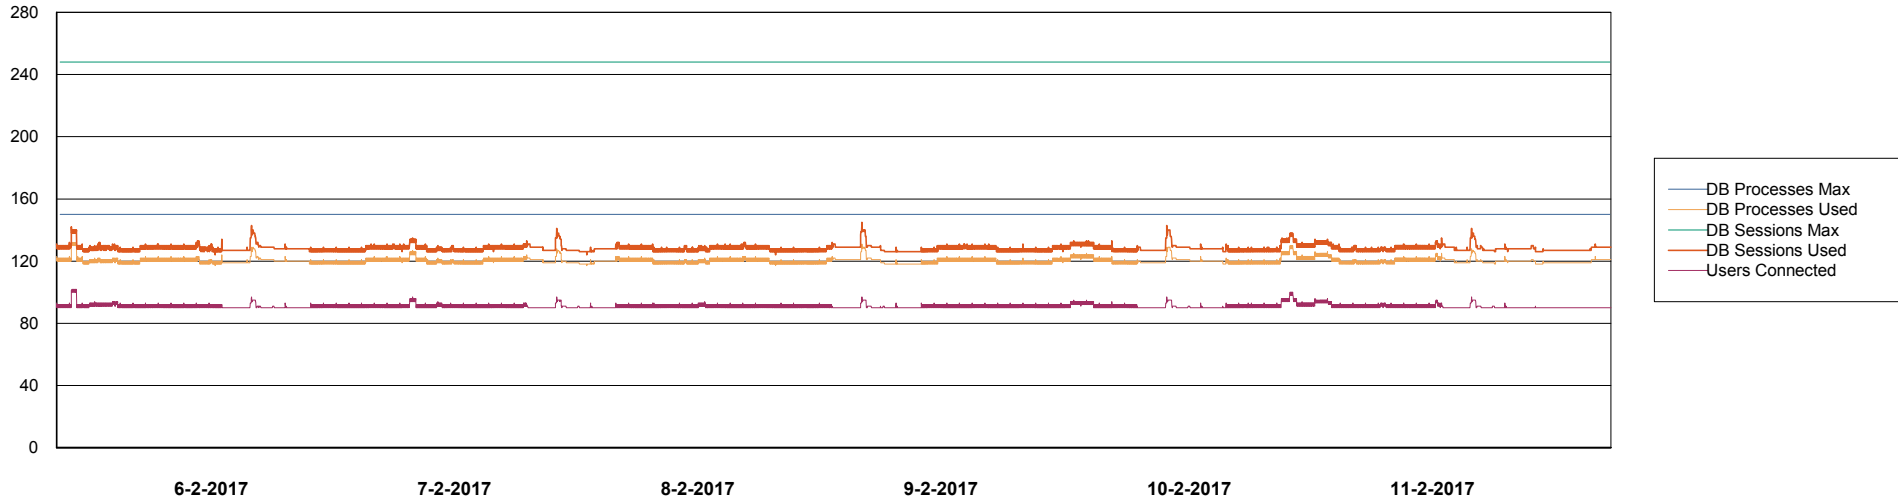

Harddisk Usage CIW_PRD_ORACLE2

	Free disk space on c: (%)	Total disk space on c: (Gb)	Free disk space on d: (%)	Total disk space on d: (Gb)	Free disk space on e: (%)	Total disk space on e: (Gb)
11-2-2017	59	555	98	558	83	558
10-2-2017	59	555	98	558	83	558
9-2-2017	59	555	98	558	84	558
8-2-2017	59	555	98	558	84	558
7-2-2017	59	555	98	558	84	558
6-2-2017	59	555	98	558	84	558
5-2-2017	59	555	98	558	84	558

Weekly SLA Customer Report

Customer CIW Production
Database ID 45

Database Performance CIWDB_Production

Weekly SLA Customer Report

Customer CIW Production
Database ID 45

Database Performance CIWDB_Standby

Weekly SLA Customer Report