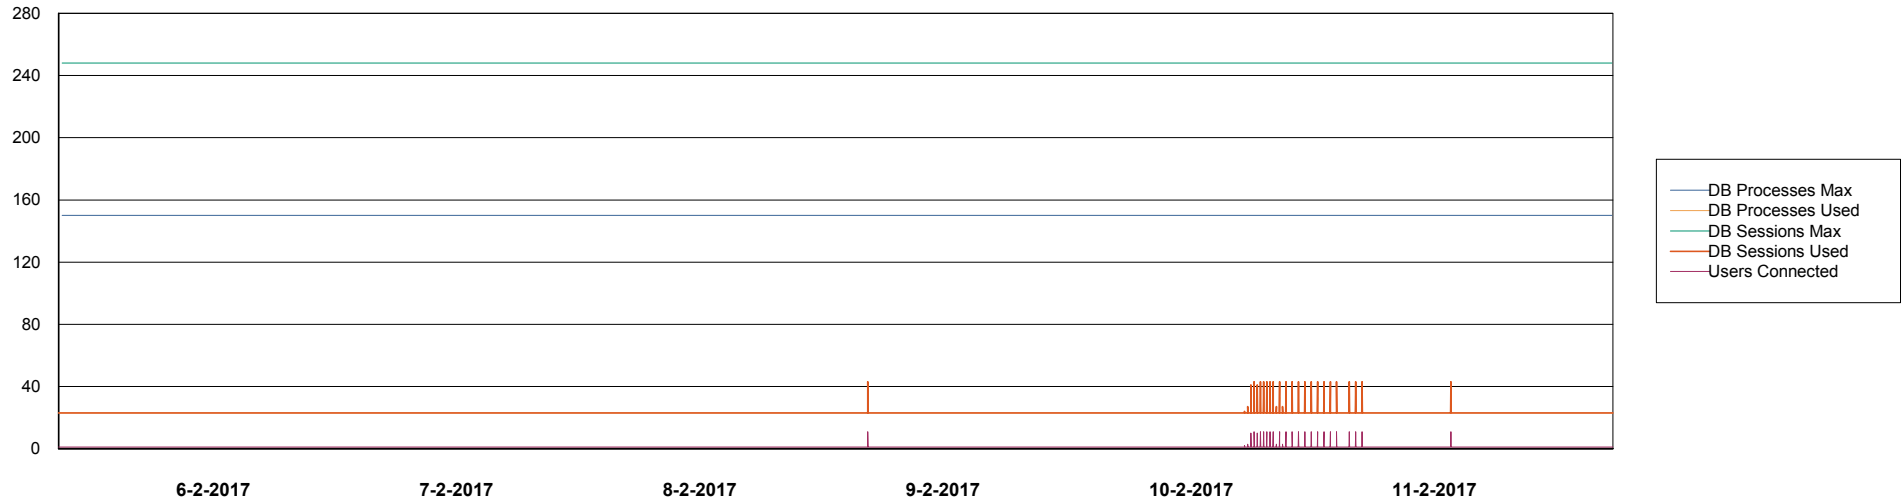

Weekly SLA Customer Report

Customer CIW Production
Database ID 45

Database Performance CIWDB_Production

Weekly SLA Customer Report

Customer CIW Production
Database ID 45

Database Performance CIWDB_Standby

Weekly SLA Customer Report

Customer CIW Production
 Database ID 45

DATABASE SIZE CIWDB_Production

Database growth over last month

Database Tablespace CIWDB_Production

Date	Tablespace Name	Filesize (Gb)	Usedsize (Gb)	Percentage free
11-2-2017	ABSDATA	42	36	14
	INDX	4	3	25
10-2-2017	ABSDATA	42	36	14
	INDX	4	3	25
9-2-2017	ABSDATA	42	36	14
	INDX	4	3	25
8-2-2017	ABSDATA	42	36	14
	INDX	4	3	25
7-2-2017	ABSDATA	42	36	14
	INDX	4	3	25
6-2-2017	ABSDATA	42	36	14
	INDX	4	3	25
5-2-2017	ABSDATA	42	36	14
	INDX	4	3	25