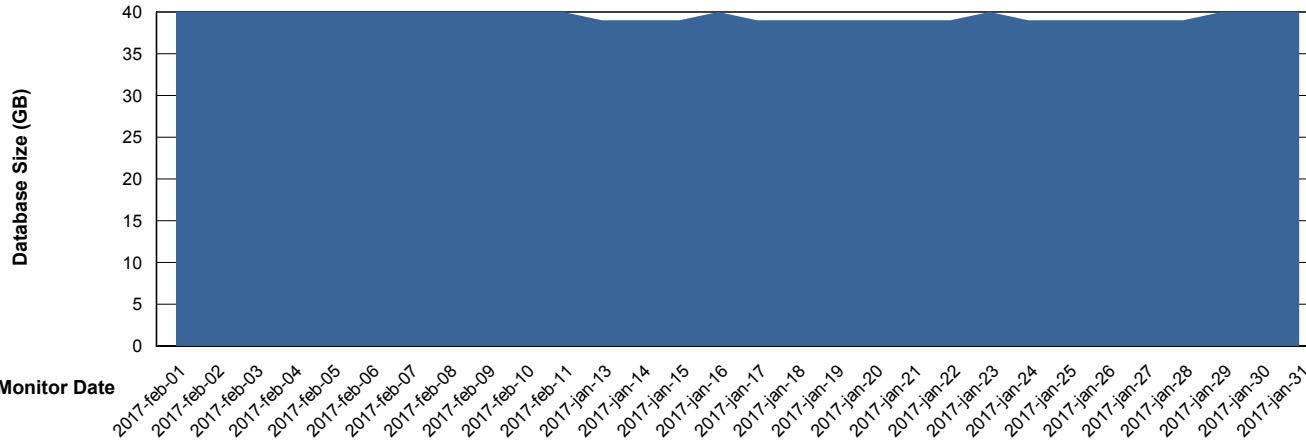

Weekly SLA Customer Report

Customer CIW Production
Database ID 45

Database Performance CIWDB_Production

Weekly SLA Customer Report

Customer CIW Production
Database ID 45

Database Performance CIWDB_Standby

Weekly SLA Customer Report

Customer CIW Production
 Database ID 45

DATABASE SIZE CIWDB_Production

Database growth over last month

Database Tablespace CIWDB_Production

Date	Tablespace Name	Filesize (Gb)	Usedsize (Gb)	Percentage free
11-2-2017	ABSDATA	42	36	14
	INDX	4	3	25
10-2-2017	ABSDATA	42	36	14
	INDX	4	3	25
9-2-2017	ABSDATA	42	36	14
	INDX	4	3	25
8-2-2017	ABSDATA	42	36	14
	INDX	4	3	25
7-2-2017	ABSDATA	42	36	14
	INDX	4	3	25
6-2-2017	ABSDATA	42	36	14
	INDX	4	3	25
5-2-2017	ABSDATA	42	36	14
	INDX	4	3	25