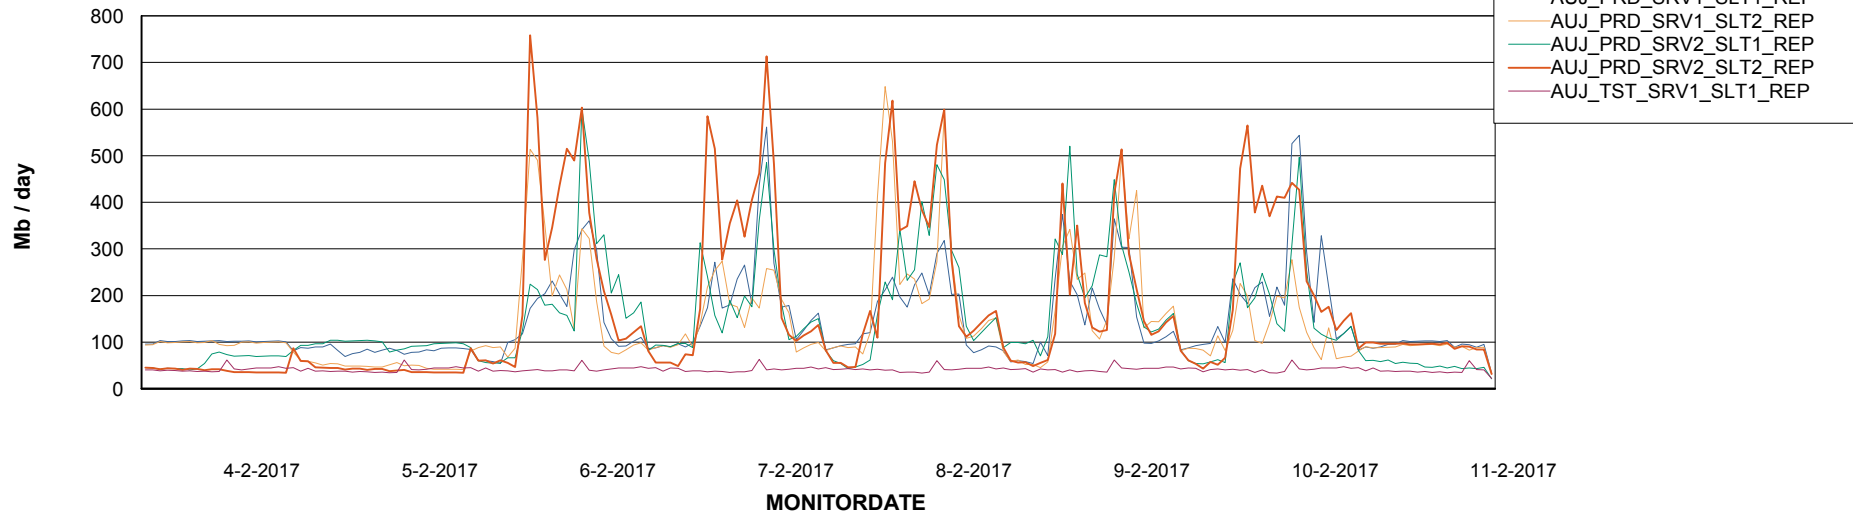

Avg users per day per ABS server

Weekly SLA Customer Report

Customer AUJ_Production
Database ID 41

ABSSolute Application ReportServer Services

Disaster per ReportServer

Avg memory used per ReportServer Service