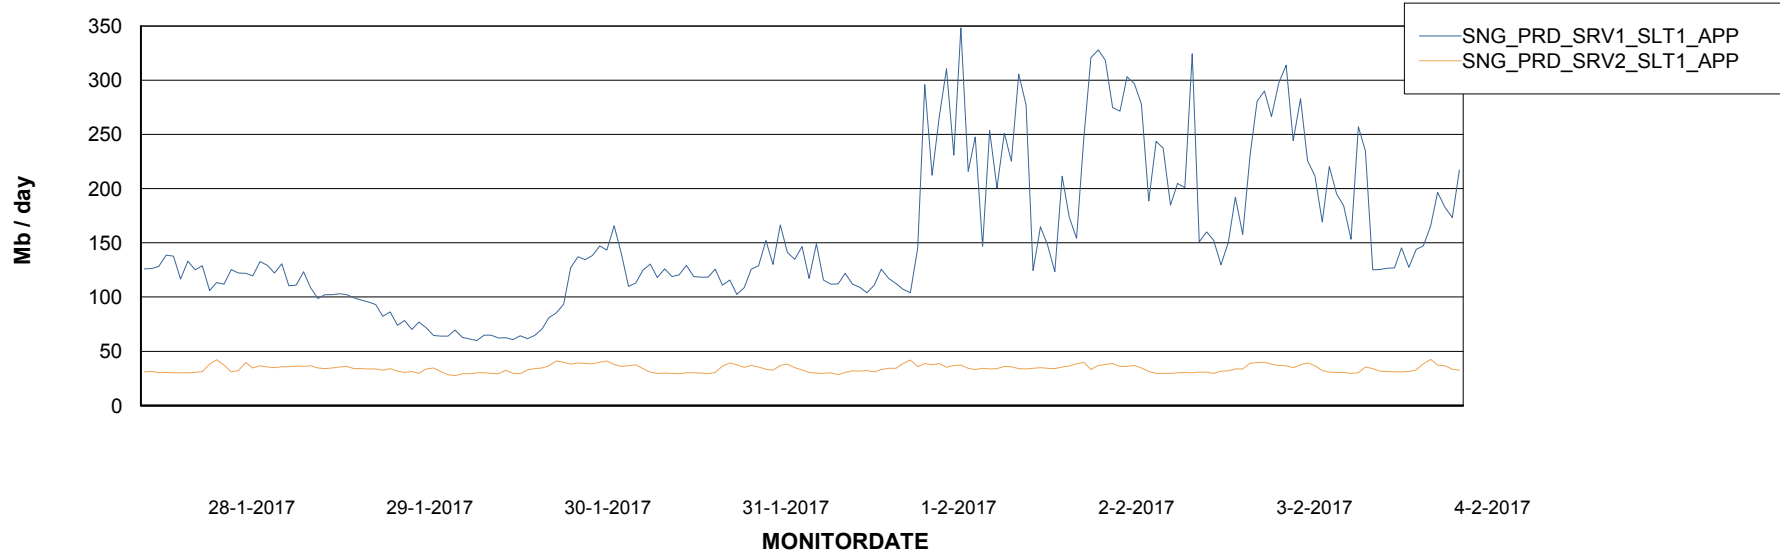

ABSSolute Application Server Services

Avg memory used per ABS Server Service