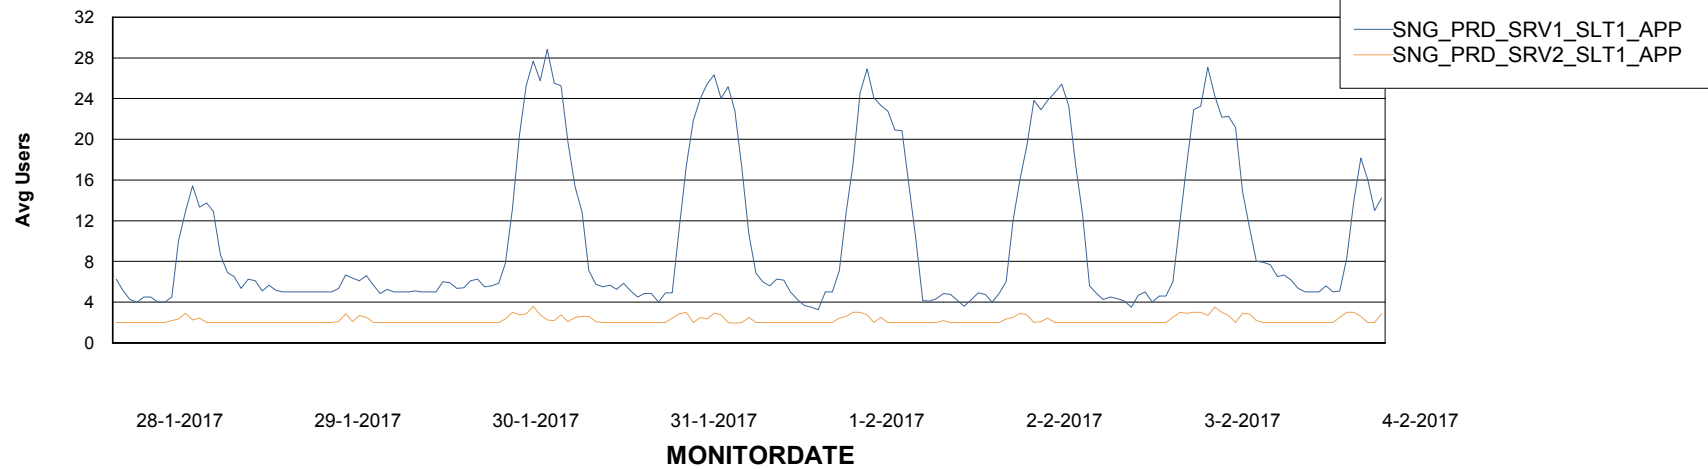

Avg users per day per ABS server