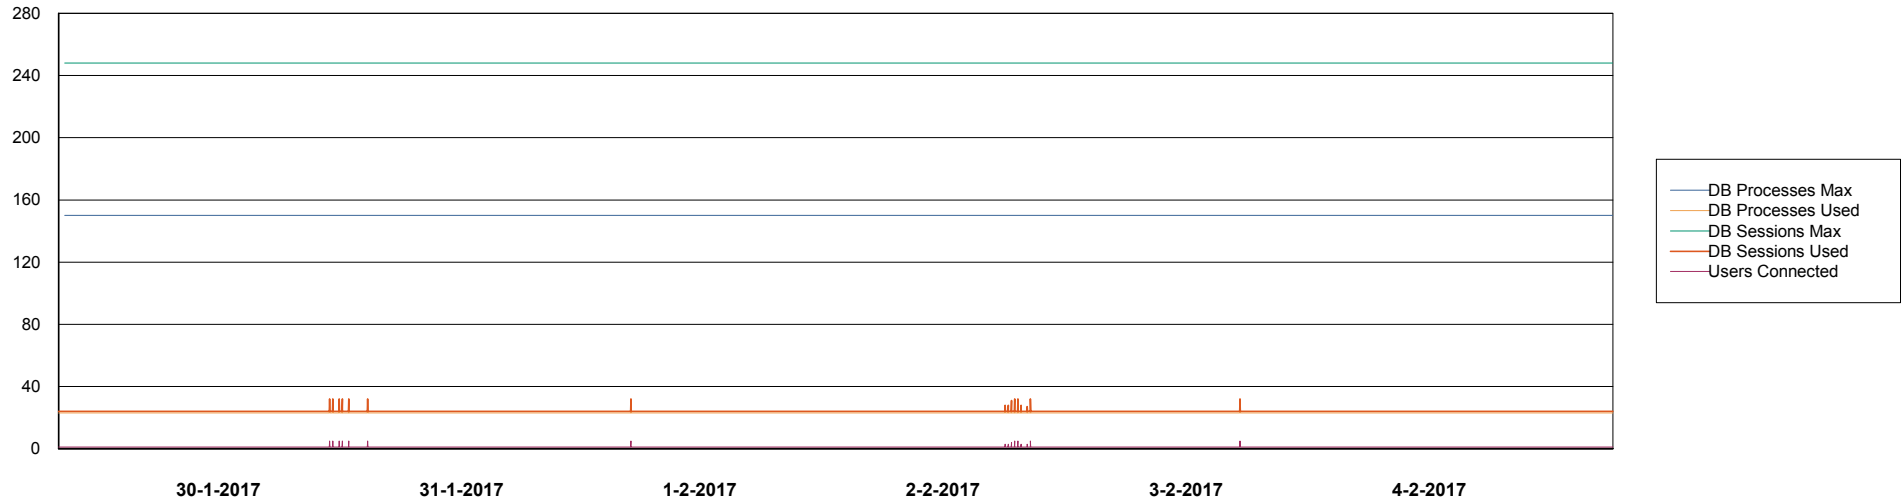

Database Performance RSSDB_Standby