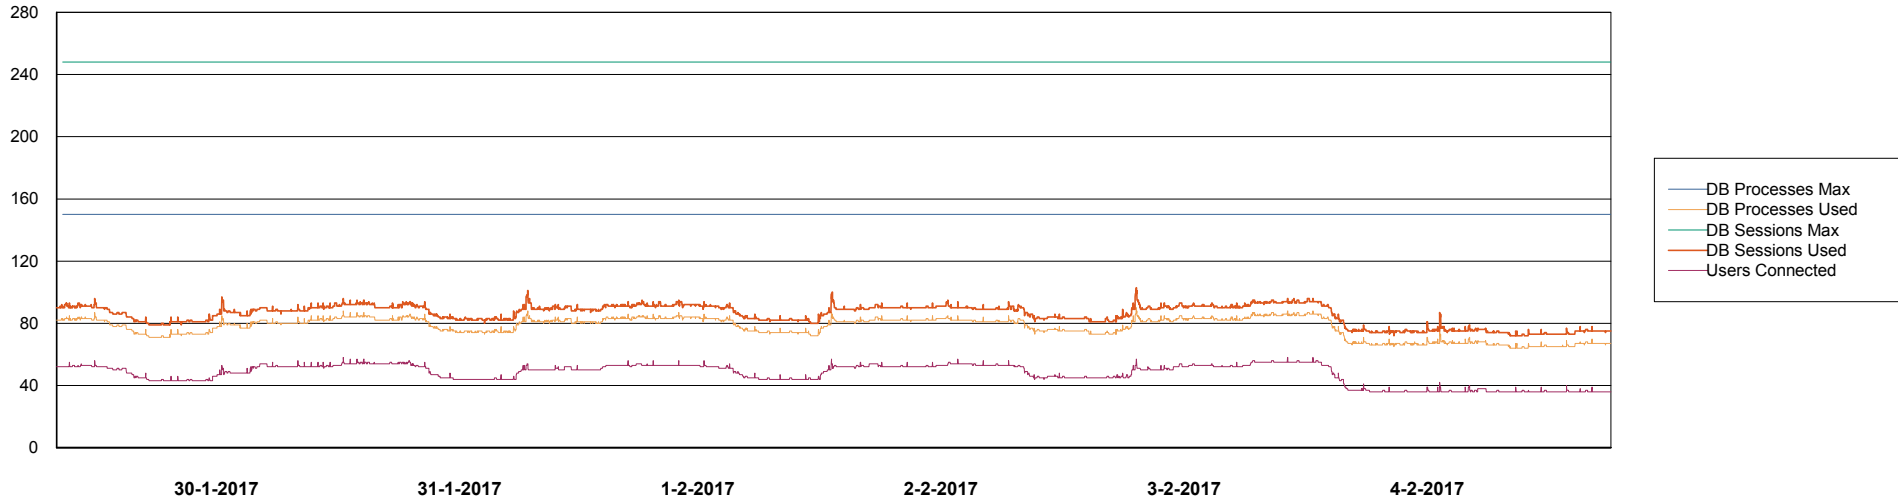

Database Performance RSSDB_Production