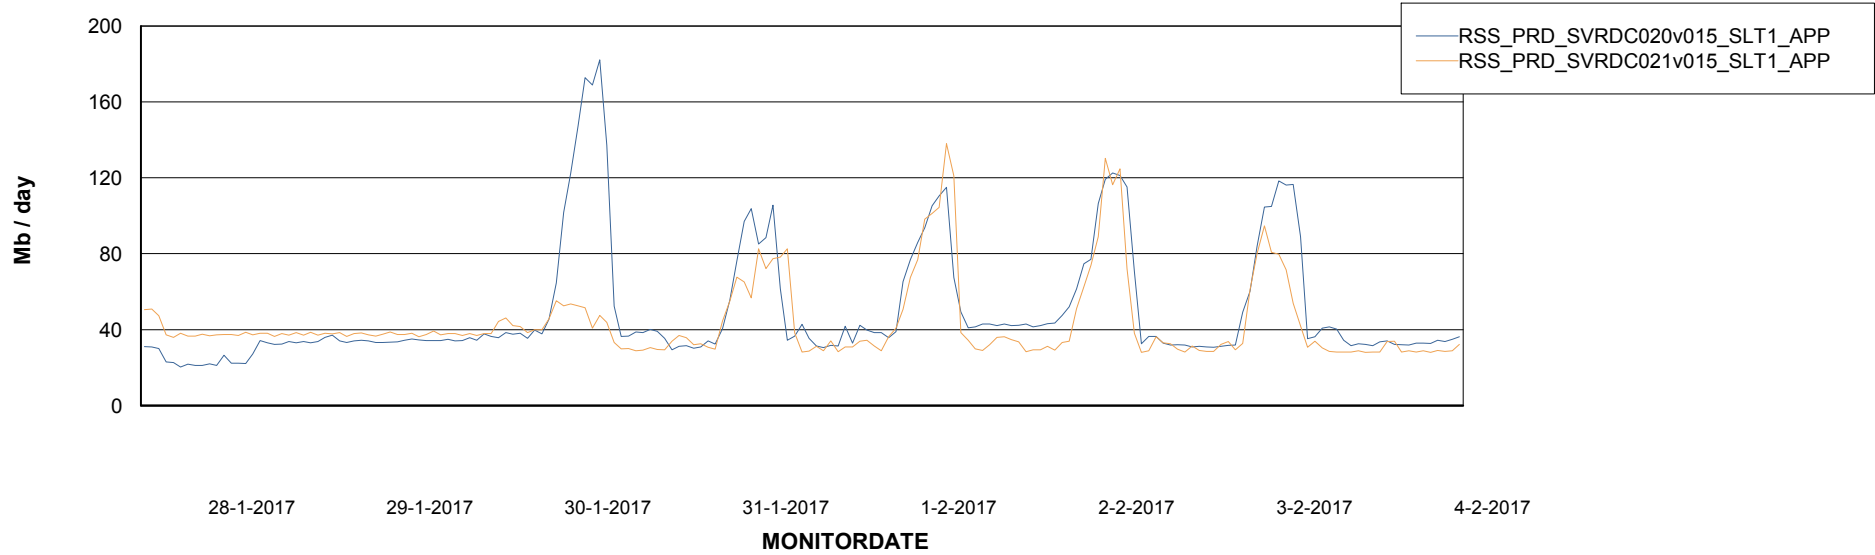

ABSSolute Application Server Services

Avg memory used per ABS Server Service