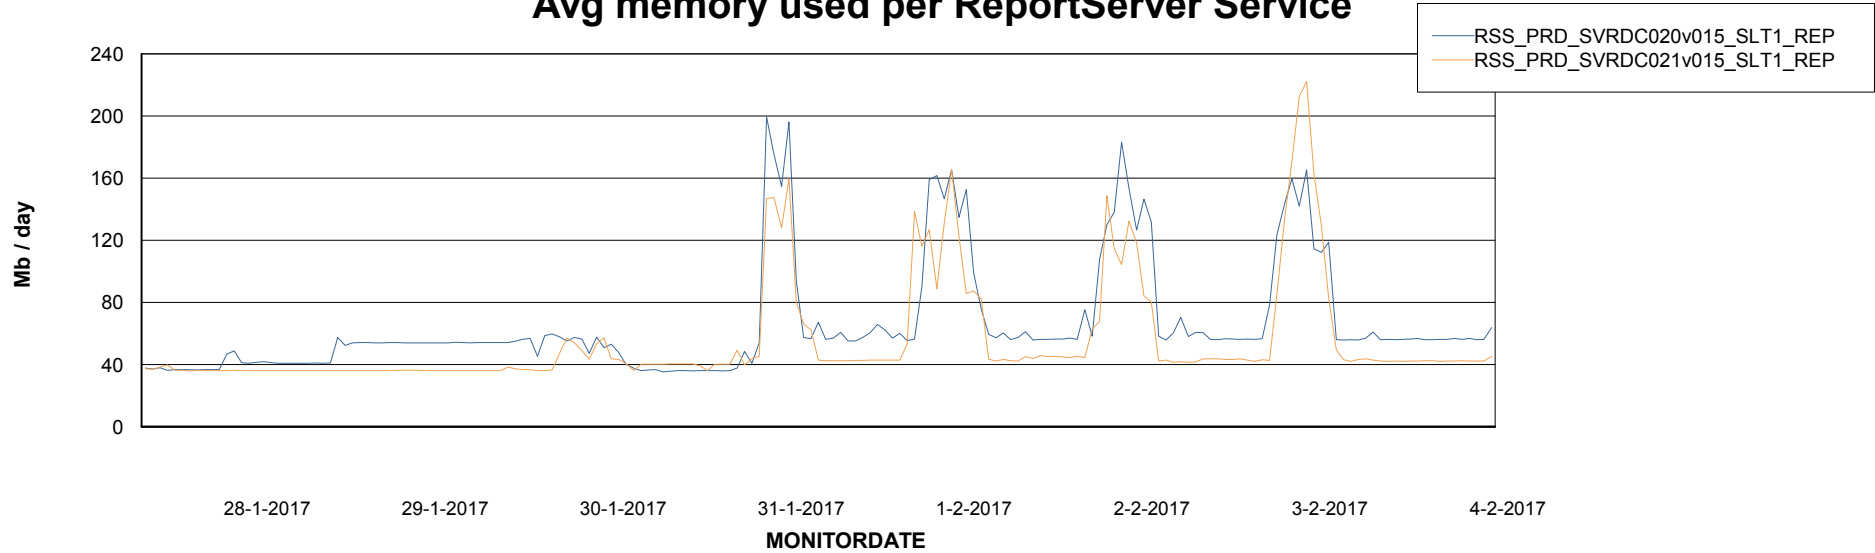

Disaster per ABS component

Avg memory used per ReportServer Service