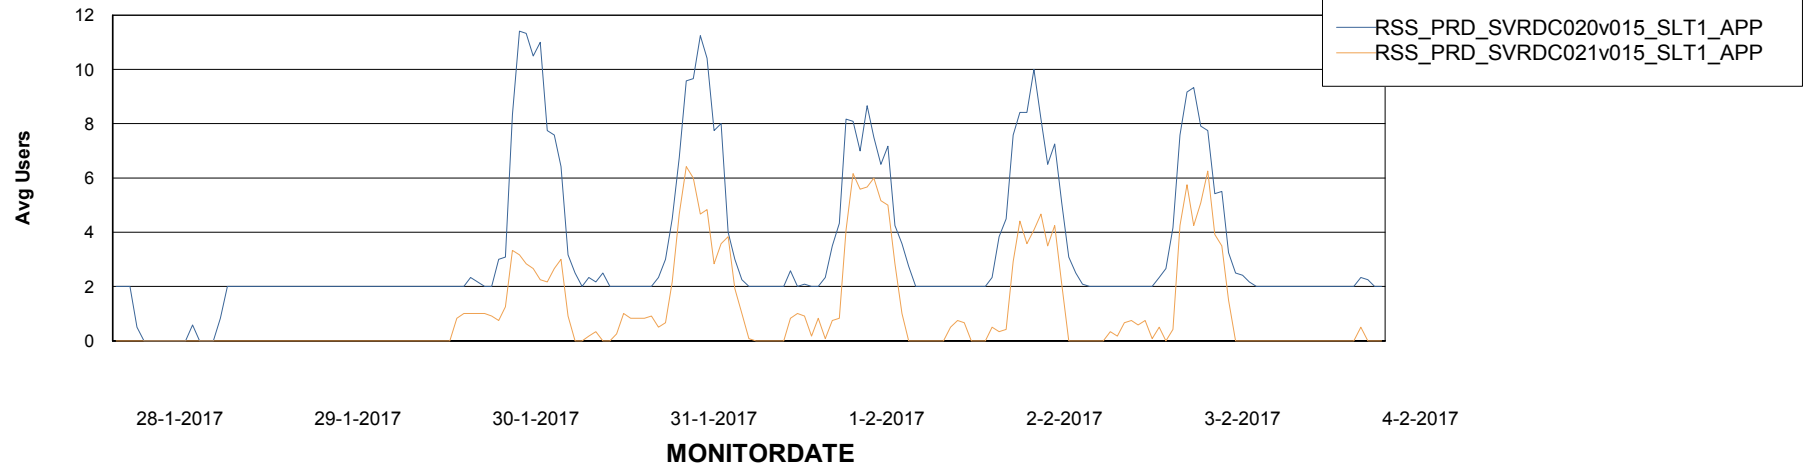

Avg users per day per ABS server