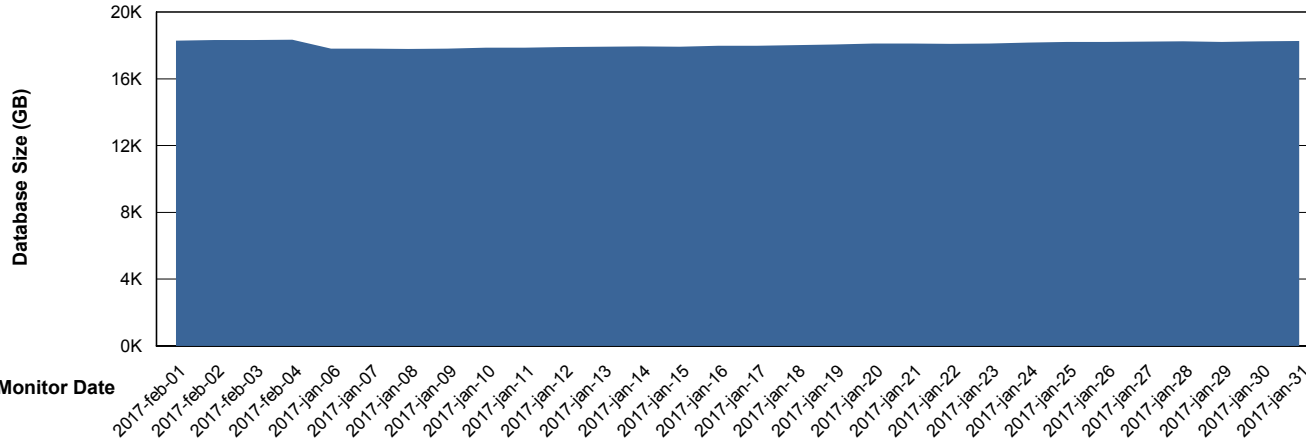

DATABASE SIZE RSSDB_Production

Database growth over last month