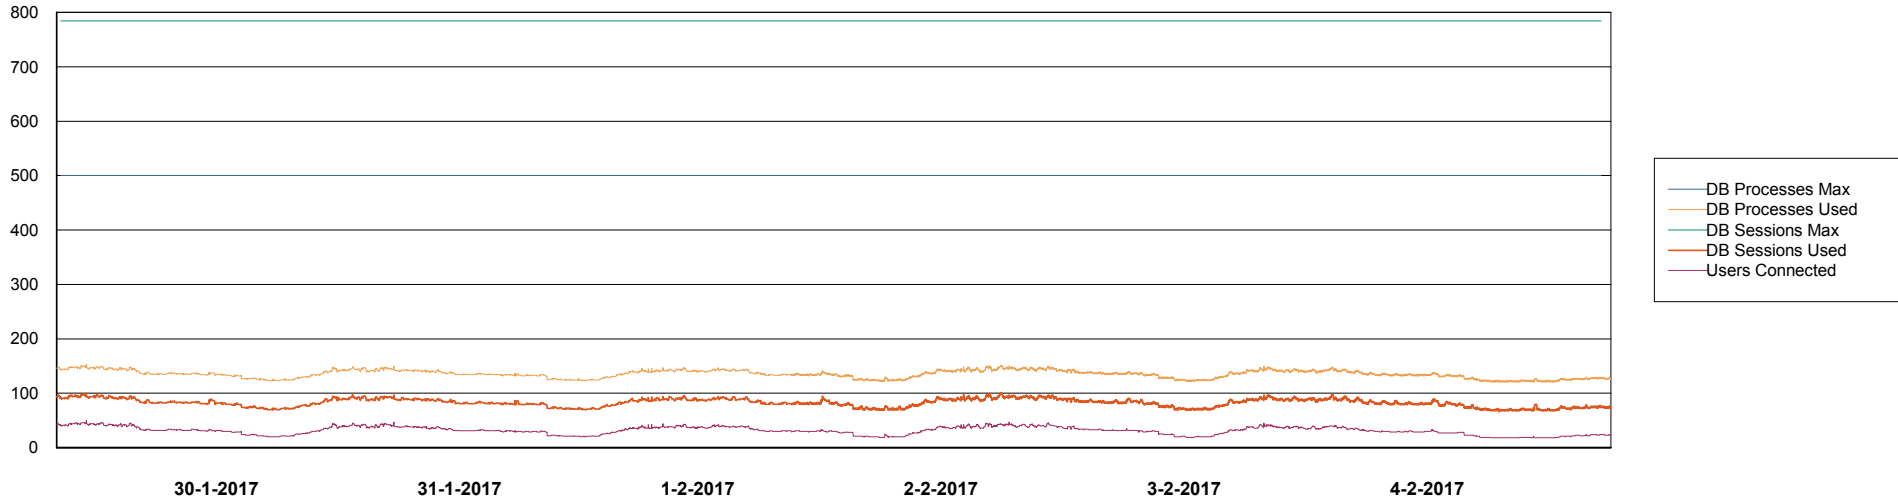

Harddisk Usage RFL_STB

	Free disk space on c: (%)	Total disk space on c: (Gb)	Free disk space on d: (%)	Total disk space on d: (Gb)	Free disk space on e: (%)	Total disk space on e: (Gb)	Free disk space on f: (%)
4-2-2017	63	195	87	559	73	559	66
3-2-2017	63	195	87	559	73	559	66
2-2-2017	63	195	87	559	73	559	67
1-2-2017	63	195	87	559	73	559	68
31-1-2017	63	195	87	559	73	559	69
30-1-2017	63	195	87	559	73	559	69
29-1-2017	63	195	87	559	73	559	70

Weekly SLA Customer Report

Customer RFL_Production
Database ID 36

Database Performance RFLDB_Production

Weekly SLA Customer Report

Customer RFL_Production
Database ID 36

Database Performance RFLDB_Standby

Weekly SLA Customer Report