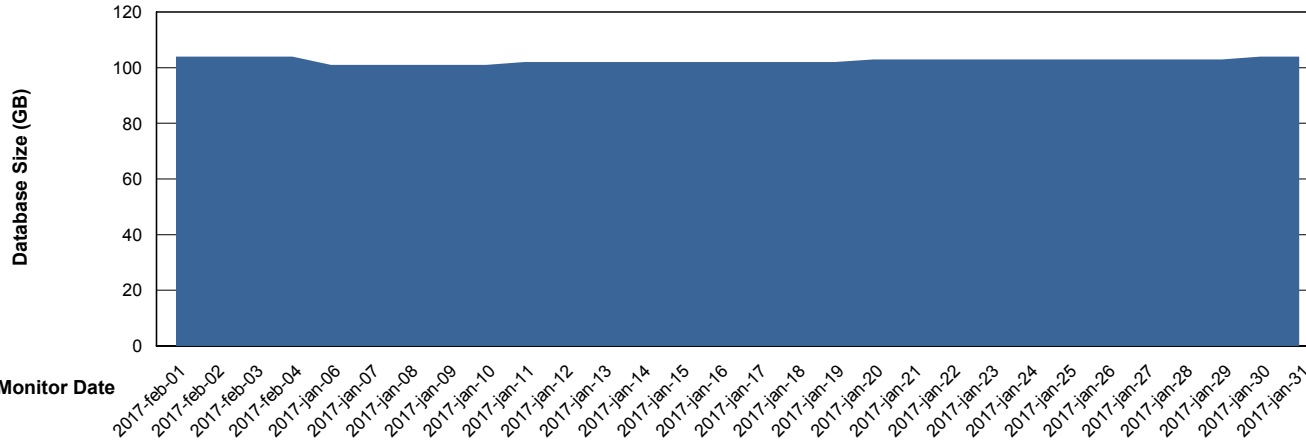

Weekly SLA Customer Report

Customer RFL_Production
Database ID 36

Database Performance RFLDB_Production

Weekly SLA Customer Report

Customer RFL_Production
Database ID 36

Database Performance RFLDB_Standby

Weekly SLA Customer Report

Customer RFL_Production
 Database ID 36

DATABASE SIZE RFLDB_Production

Database growth over last month

Database Tablespace RFLDB_Production

Date	Tablespace Name	Filesize (Gb)	Usedsize (Gb)	Percentage free
4-2-2017	ABSDATA	40	33	18
	INDX	84	69	18
3-2-2017	ABSDATA	40	33	18
	INDX	84	69	18
2-2-2017	ABSDATA	40	33	18
	INDX	84	69	18
1-2-2017	ABSDATA	40	33	18
	INDX	84	69	18
31-1-2017	ABSDATA	40	33	18
	INDX	84	69	18
30-1-2017	ABSDATA	40	33	18
	INDX	84	69	18
29-1-2017	ABSDATA	40	33	18
	INDX	84	69	18