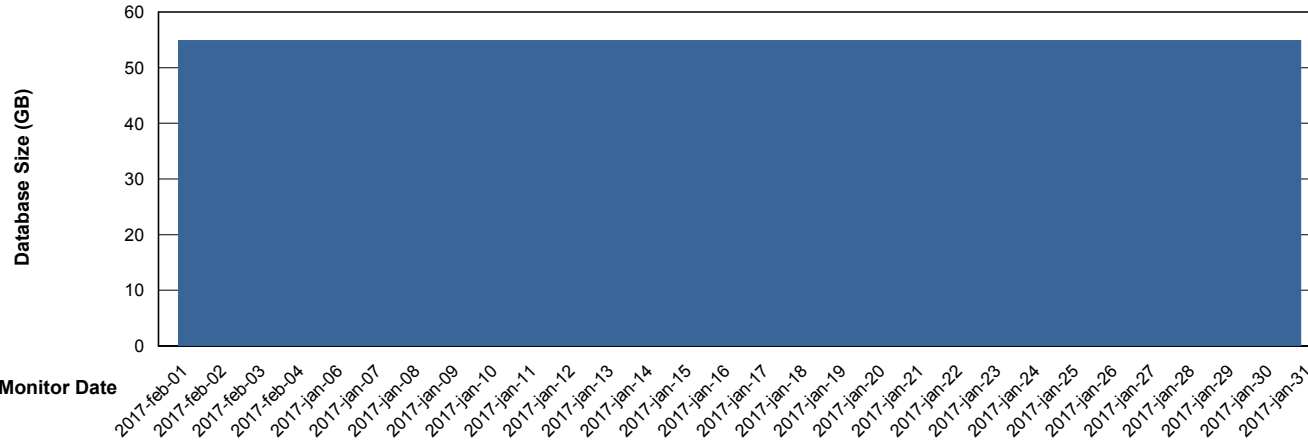

Database growth over last month

Database Tablespace JWRDB_Production

Date	Tablespace Name	Filesize (Gb)	Usedsize (Gb)	Percentage free
4-2-2017	ABSDATA	21	17	19
	INDX	46	37	20
3-2-2017	ABSDATA	21	17	19
	INDX	46	37	20
2-2-2017	ABSDATA	21	17	19
	INDX	46	37	20
1-2-2017	ABSDATA	21	17	19
	INDX	46	37	20
31-1-2017	ABSDATA	21	17	19
	INDX	46	37	20
30-1-2017	ABSDATA	21	17	19
	INDX	46	37	20
29-1-2017	ABSDATA	21	17	19
	INDX	46	37	20