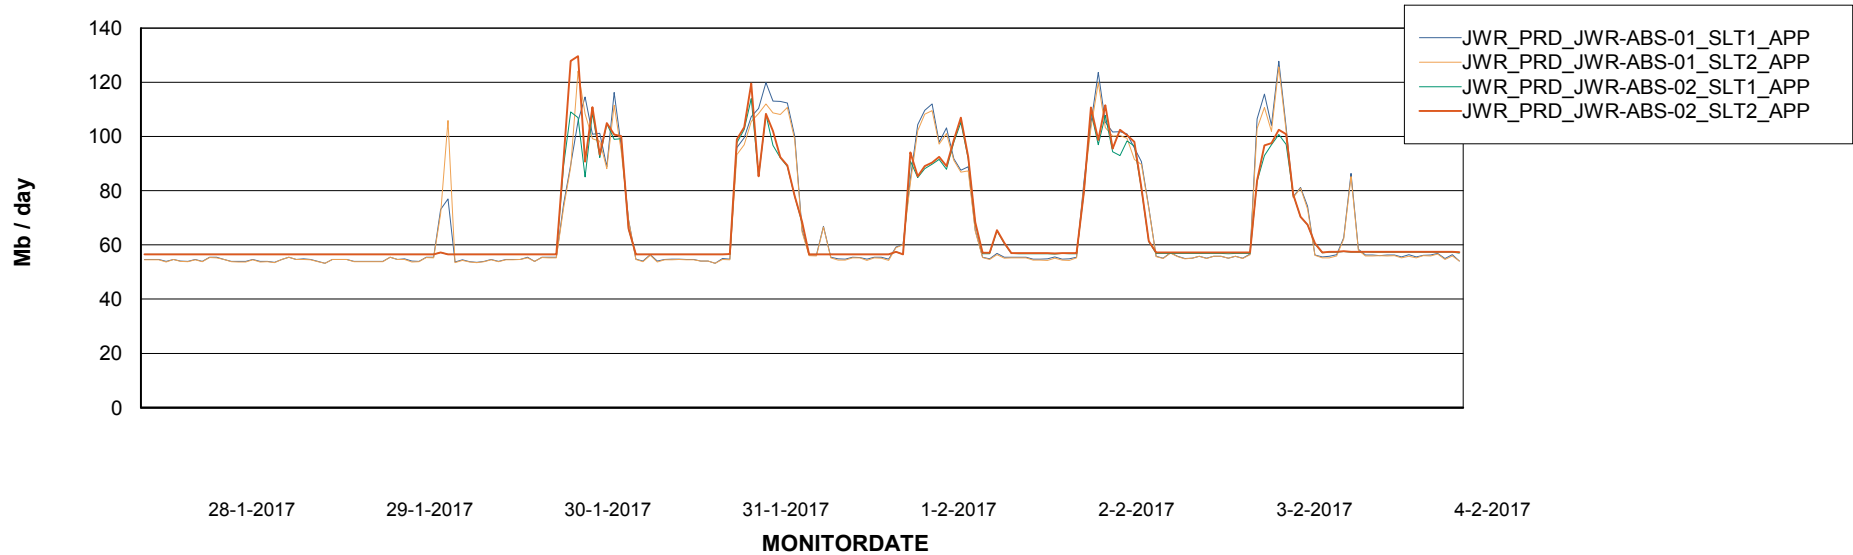

Customer JWR Production
 Database ID 43

DATABASE SIZE JWRDB_Production

Database growth over last month

Database Tablespace JWRDB_Production

Date	Tablespace Name	Filesize (Gb)	Usedsize (Gb)	Percentage free
4-2-2017	ABSDATA	21	17	19
	INDX	46	37	20
3-2-2017	ABSDATA	21	17	19
	INDX	46	37	20
2-2-2017	ABSDATA	21	17	19
	INDX	46	37	20
1-2-2017	ABSDATA	21	17	19
	INDX	46	37	20
31-1-2017	ABSDATA	21	17	19
	INDX	46	37	20
30-1-2017	ABSDATA	21	17	19
	INDX	46	37	20
29-1-2017	ABSDATA	21	17	19
	INDX	46	37	20

Weekly SLA Customer Report

Customer JWR Production
Database ID 43

ABSSolute Application Server Services

Disaster per ABS Server

Avg memory used per ABS Server Service

Weekly SLA Customer Report

Customer JWR Production
Database ID 43