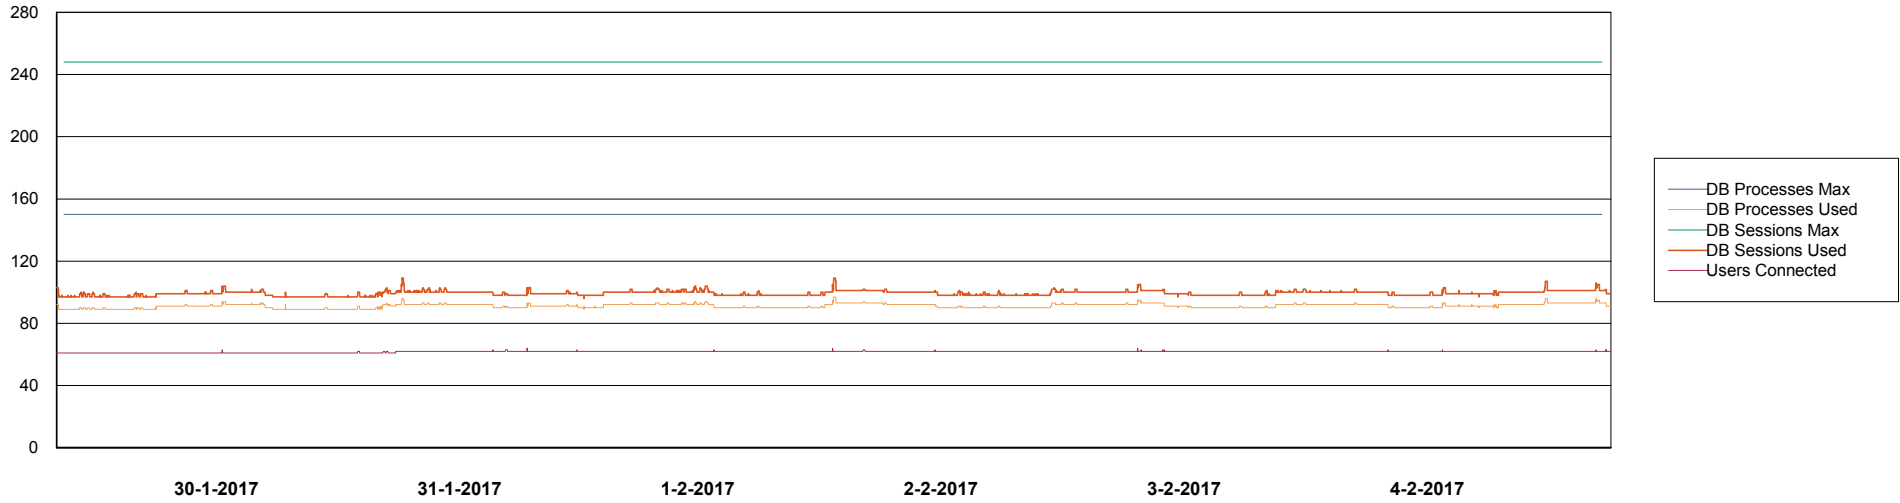

Harddisk Usage JWR_PRD_JWR-ODB-02

	Free disk space on / (%)	Total disk space on / (Gb)	Used disk space on / (Gb)
4-2-2017	60	251	95
3-2-2017	60	251	96
2-2-2017	60	251	96
1-2-2017	60	251	96
31-1-2017	60	251	96
30-1-2017	60	251	96
29-1-2017	60	251	95

Weekly SLA Customer Report

Customer JWR Production
Database ID 43

Database Performance JWRDB_Production

Weekly SLA Customer Report

Customer JWR Production
Database ID 43

Database Performance JWRDB_Standby

Weekly SLA Customer Report