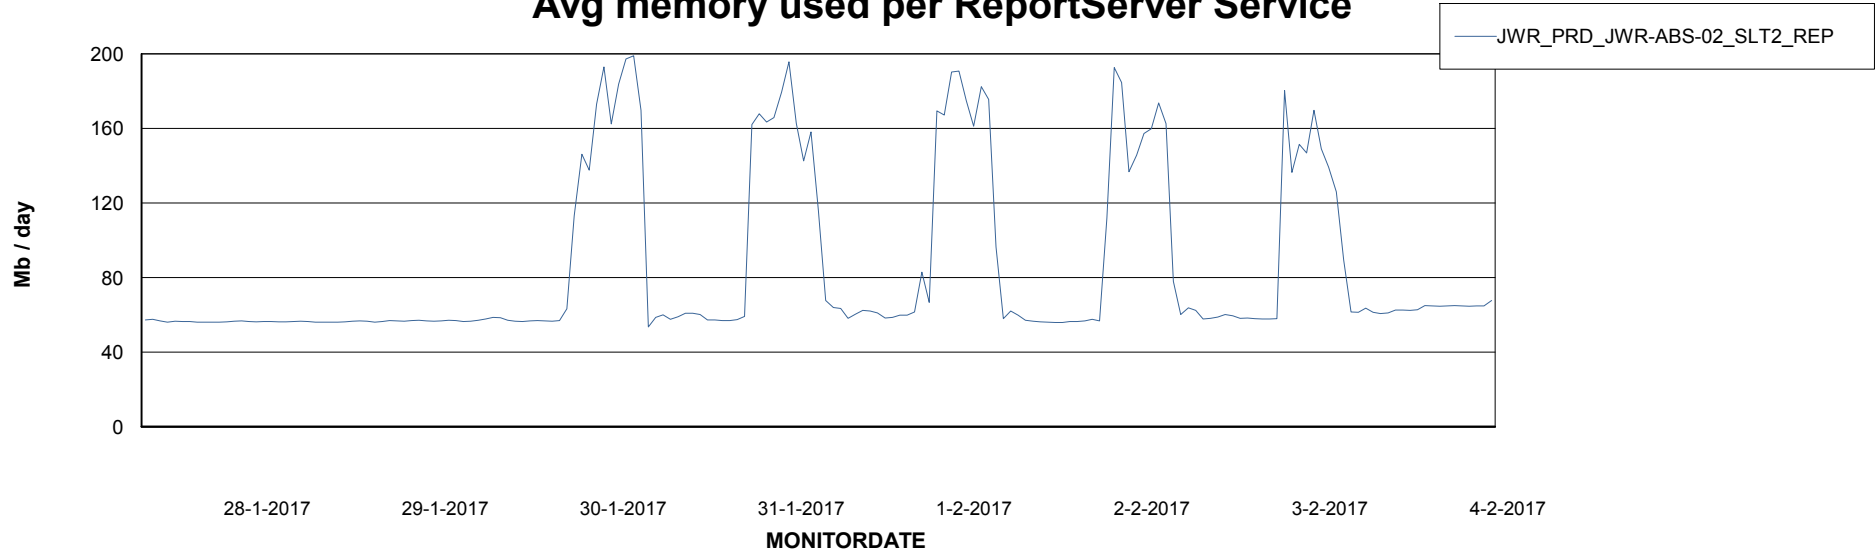

Disaster per ABS component

Avg memory used per ReportServer Service