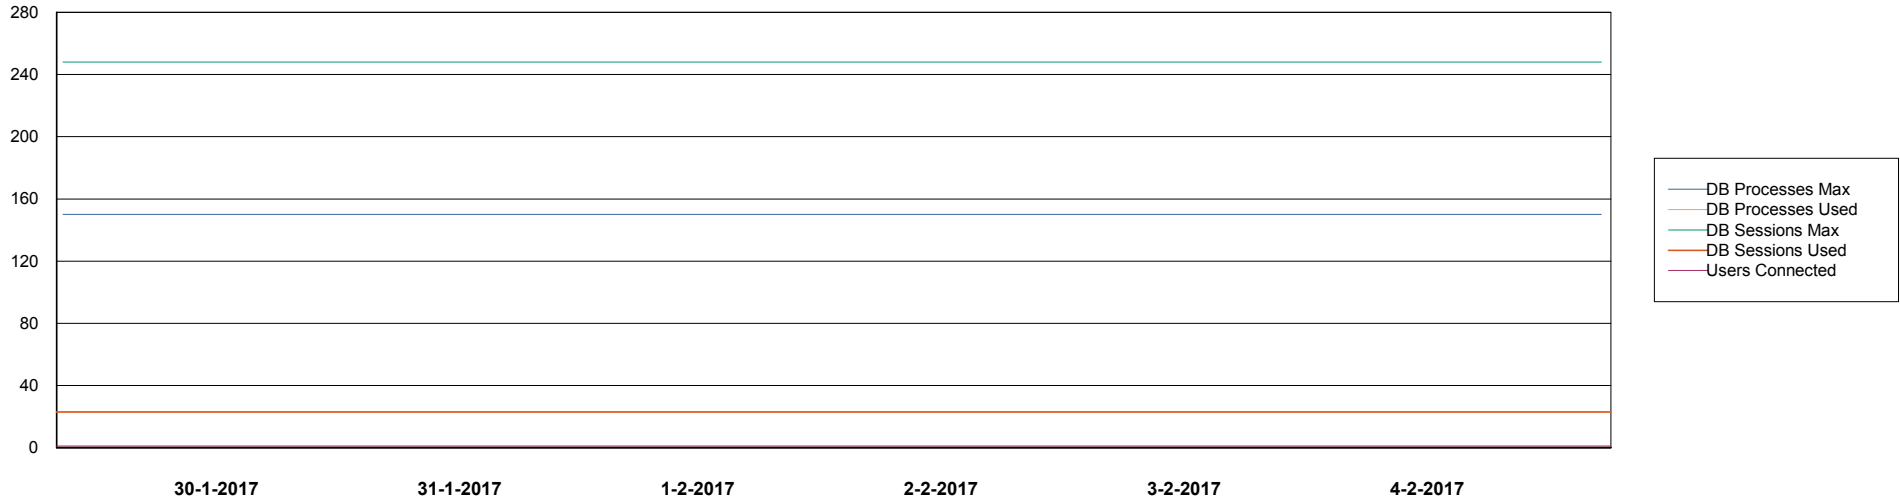

Weekly SLA Customer Report

Customer JWR Production
Database ID 43

Database Performance JWRDB_Production

Weekly SLA Customer Report

Customer JWR Production
Database ID 43

Database Performance JWRDB_Standby

Weekly SLA Customer Report

Customer JWR Production
 Database ID 43

DATABASE SIZE JWRDB_Production

Database growth over last month

Database Tablespace JWRDB_Production

Date	Tablespace Name	Filesize (Gb)	Usedsize (Gb)	Percentage free
4-2-2017	ABSDATA	21	17	19
	INDX	46	37	20
3-2-2017	ABSDATA	21	17	19
	INDX	46	37	20
2-2-2017	ABSDATA	21	17	19
	INDX	46	37	20
1-2-2017	ABSDATA	21	17	19
	INDX	46	37	20
31-1-2017	ABSDATA	21	17	19
	INDX	46	37	20
30-1-2017	ABSDATA	21	17	19
	INDX	46	37	20
29-1-2017	ABSDATA	21	17	19
	INDX	46	37	20