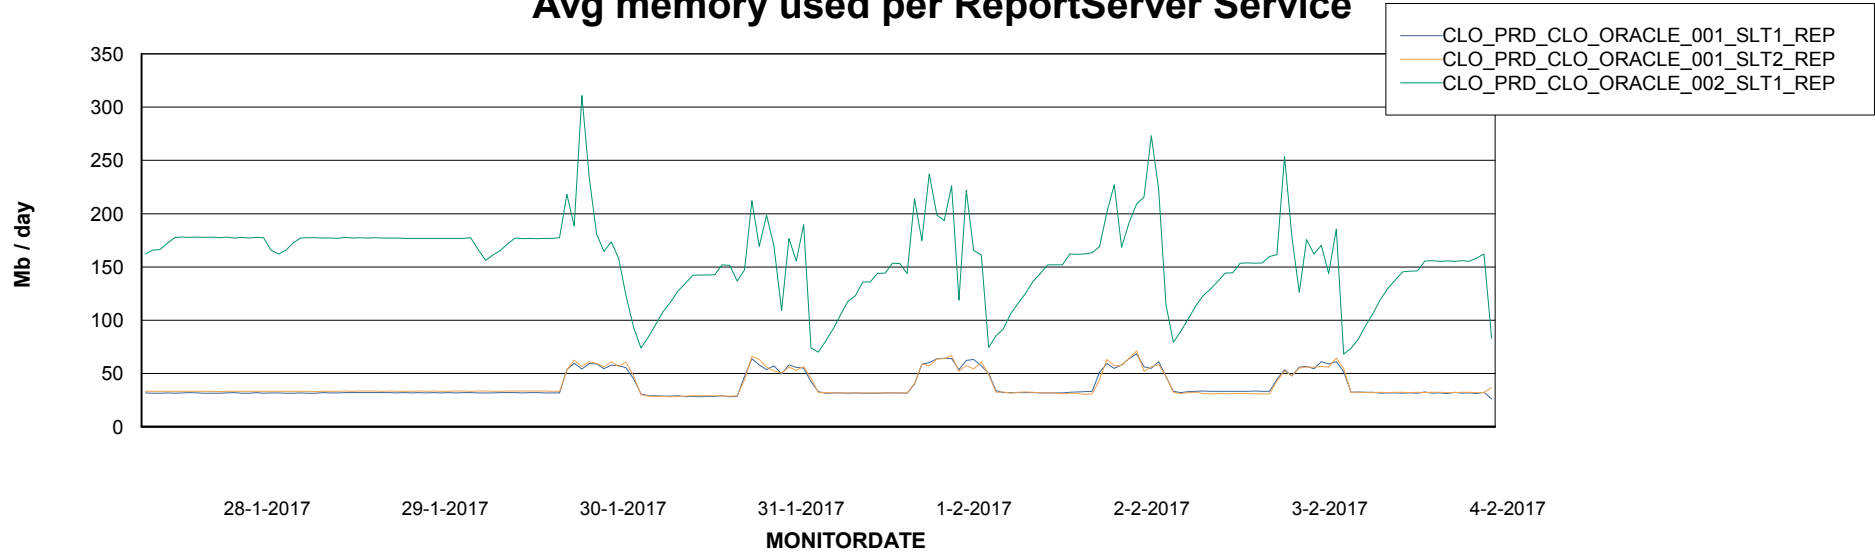

Disaster per ABS Server

Avg memory used per ABS Server Service

Weekly SLA Customer Report

Customer CLO Production
Database ID 38

ABSSolute Application ReportServer Services

Disaster per ReportServer

Avg memory used per ReportServer Service