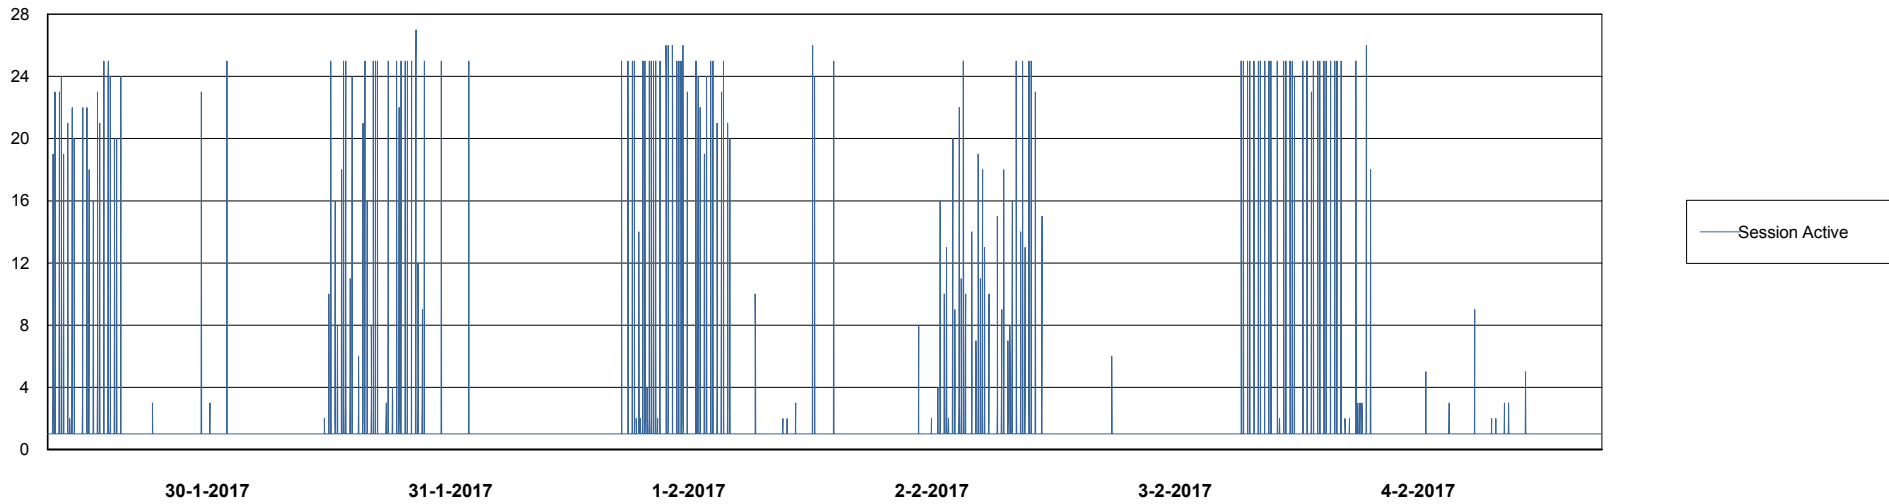

Weekly SLA Customer Report

Customer CLO Production
Database ID 38

Database Performance CLODB_Production

Weekly SLA Customer Report

Customer CLO Production
Database ID 38

Database Performance CLODB_Standby

Weekly SLA Customer Report