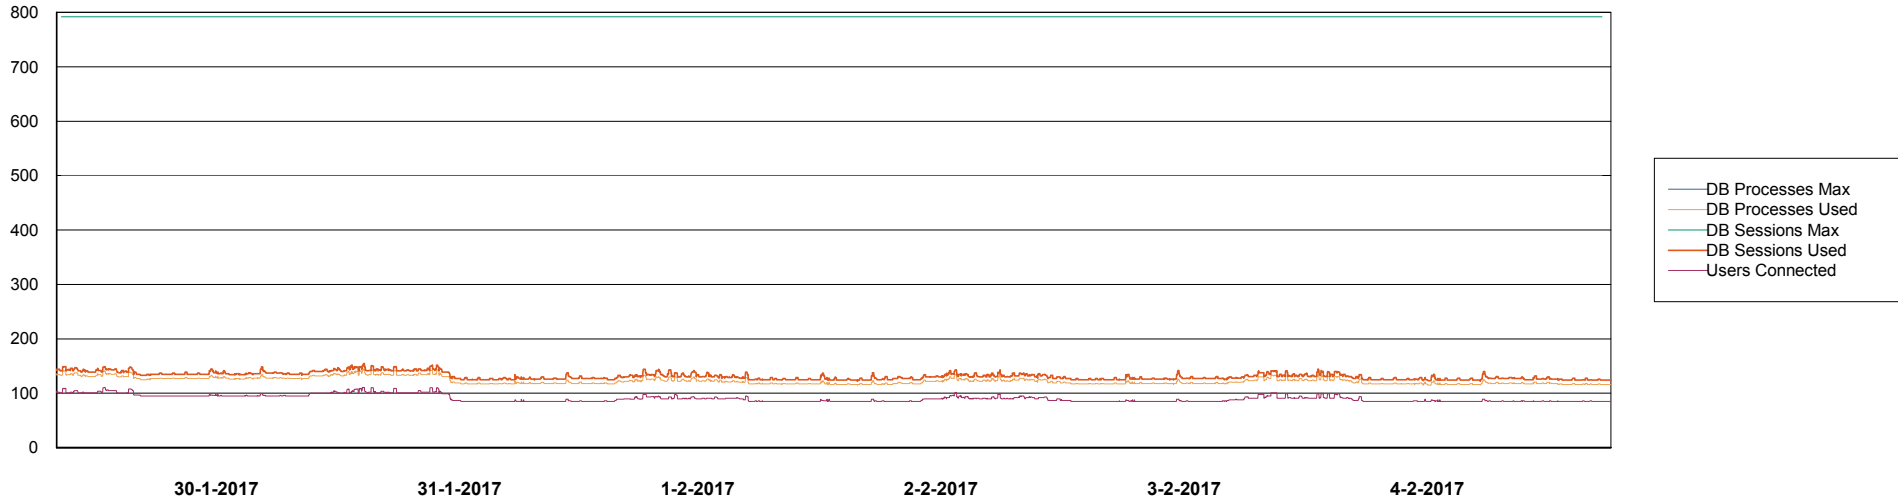

Harddisk Usage CLO_PRD_CLO_ORACLE_002

	Free disk space on c: (%)	Total disk space on c: (Gb)	Free disk space on d: (%)	Total disk space on d: (Gb)	Free disk space on e: (%)	Total disk space on e: (Gb)
4-2-2017	35	273	9	137	28	107
3-2-2017	35	273	9	137	28	107
2-2-2017	35	273	9	137	28	107
1-2-2017	35	273	9	137	29	107
31-1-2017	35	273	9	137	29	107
30-1-2017	35	273	9	137	29	107
29-1-2017	35	273	9	137	30	107

Weekly SLA Customer Report

Customer CLO Production
Database ID 38

Database Performance CLODB_Production

Weekly SLA Customer Report

Customer CLO Production
Database ID 38

Database Performance CLODB_Standby

Weekly SLA Customer Report