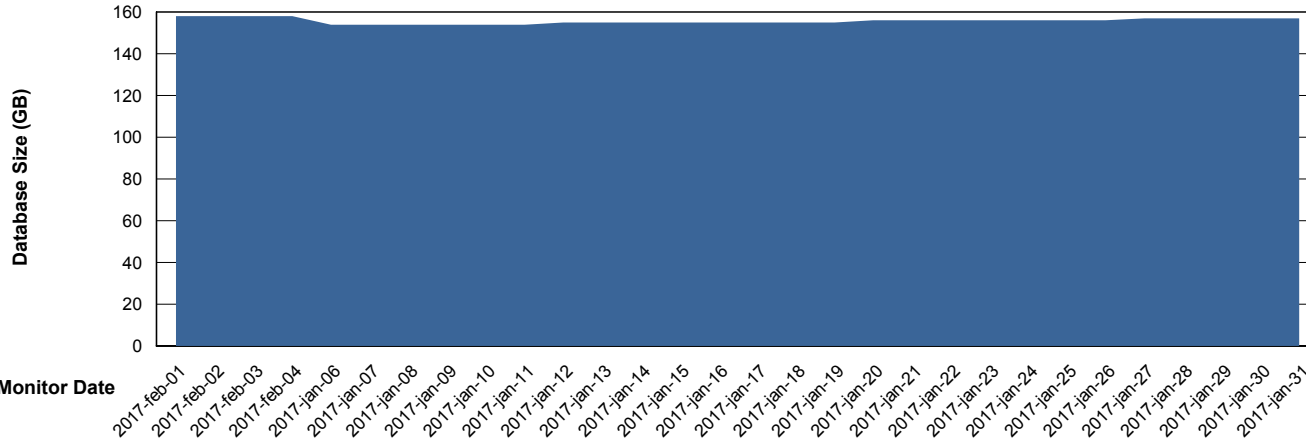

DATABASE SIZE CLODB_Production

Database growth over last month