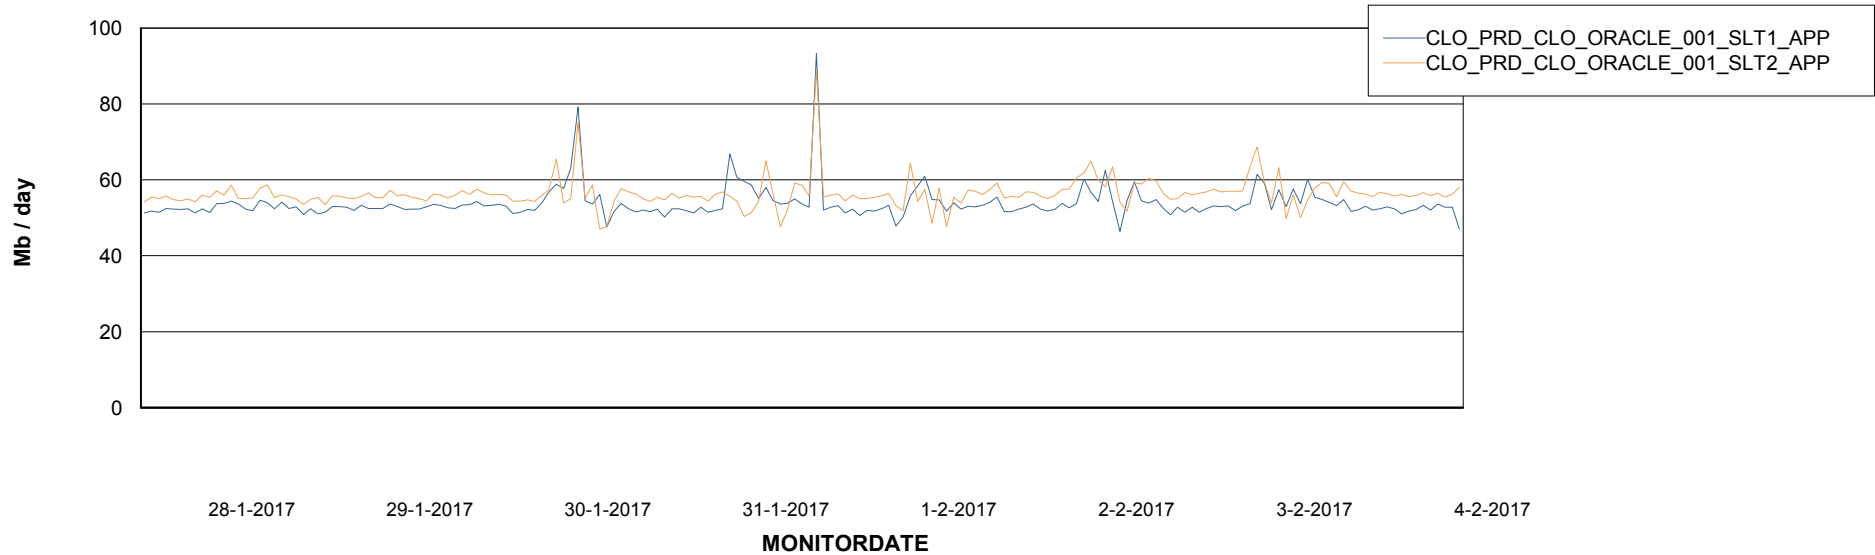

Avg memory used per ABS Server Service