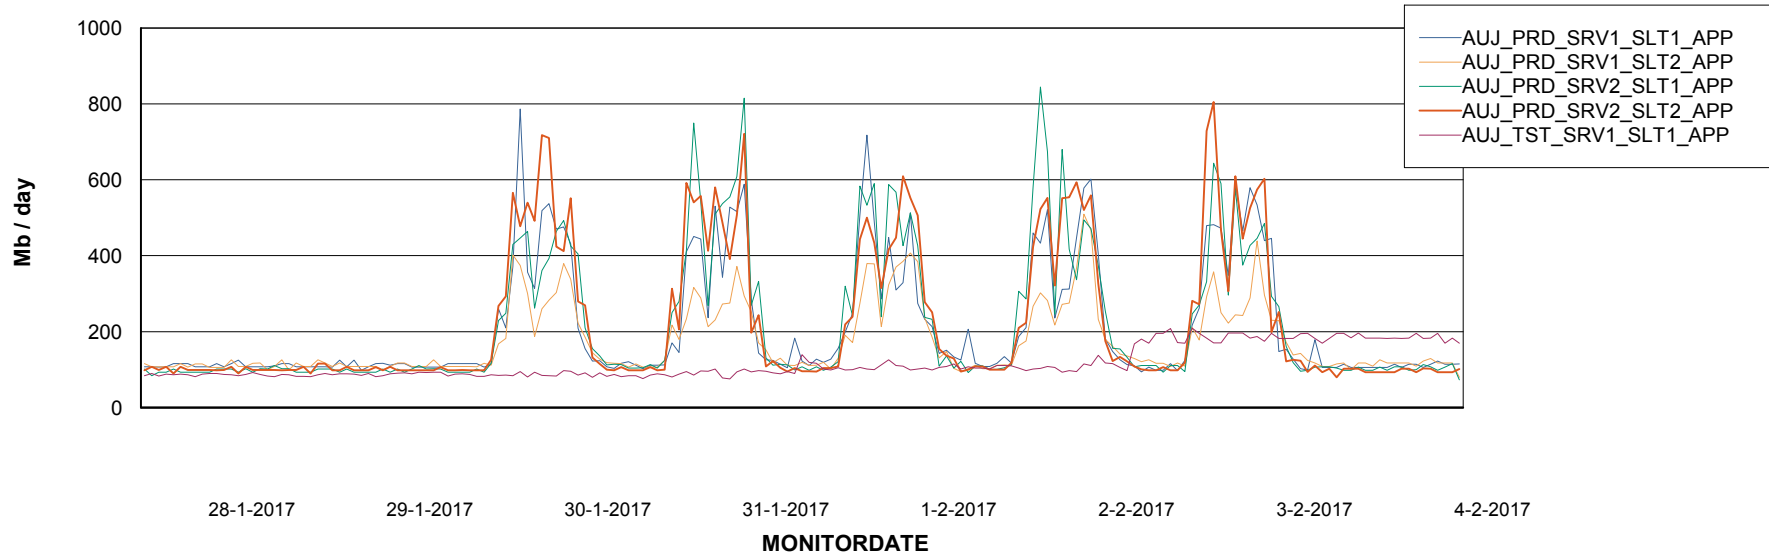

ABSSolute Application Server Services

Avg memory used per ABS Server Service