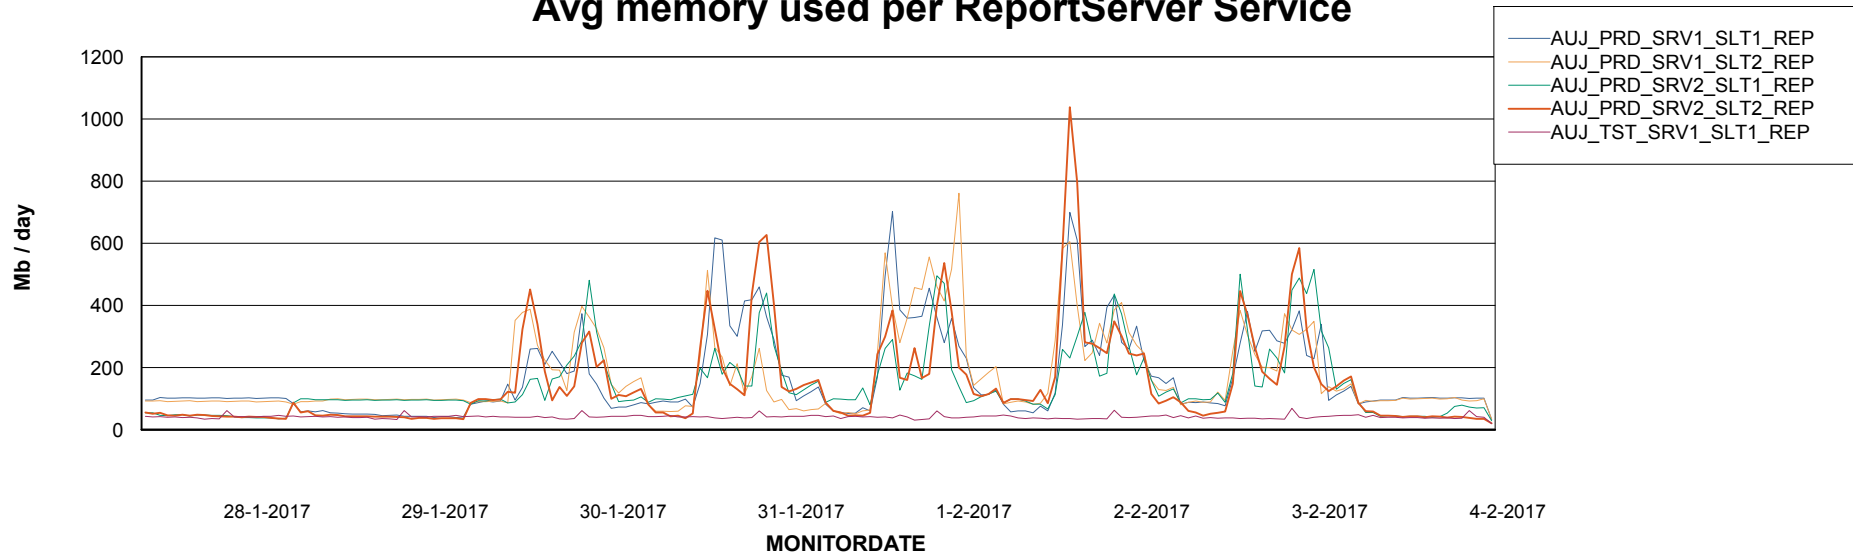

Avg memory used per ReportServer Service