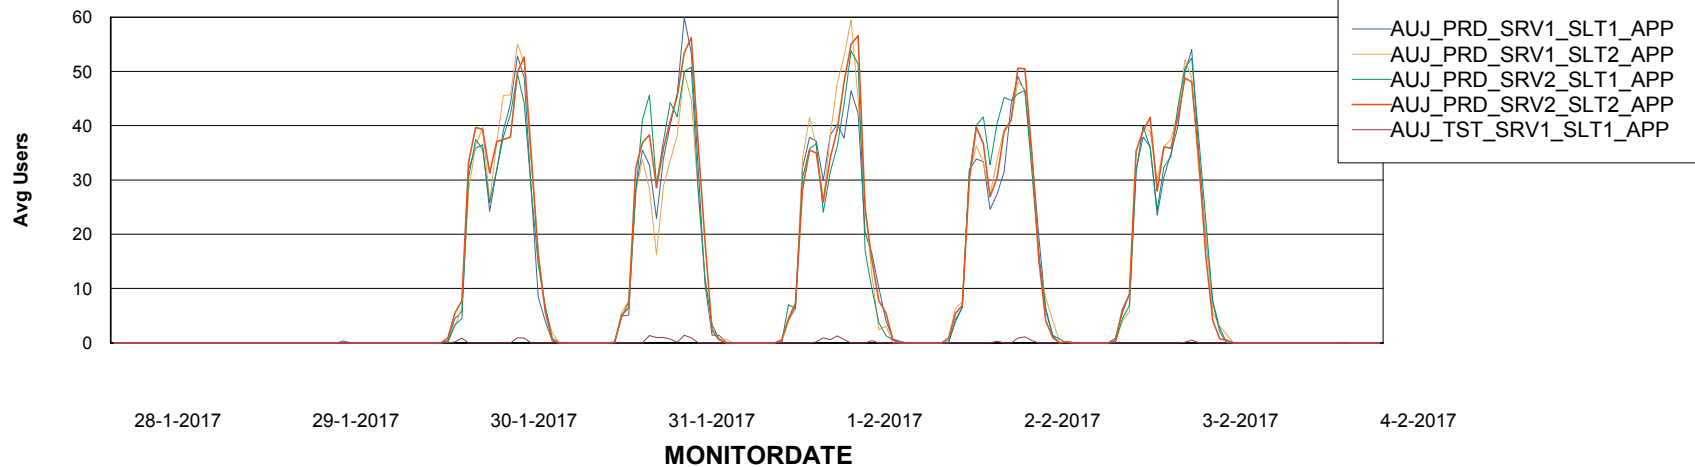

Avg users per day per ABS server