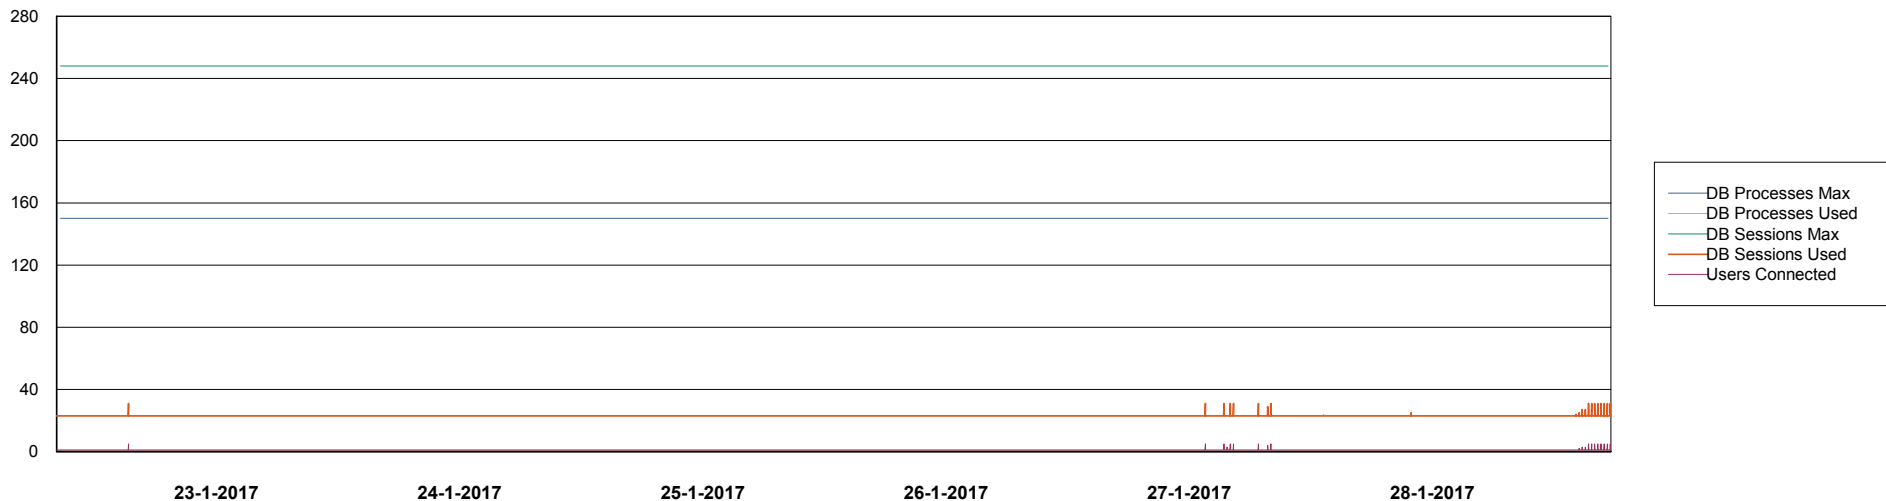

Weekly SLA Customer Report

Customer WBL_Production
Database ID 40

Weekly SLA Customer Report

Customer WBL_Production
Database ID 40

DATABASE PERFORMANCE

WBLDB_Standby

Weekly SLA Customer Report

Customer WBL_Production
Database ID 40