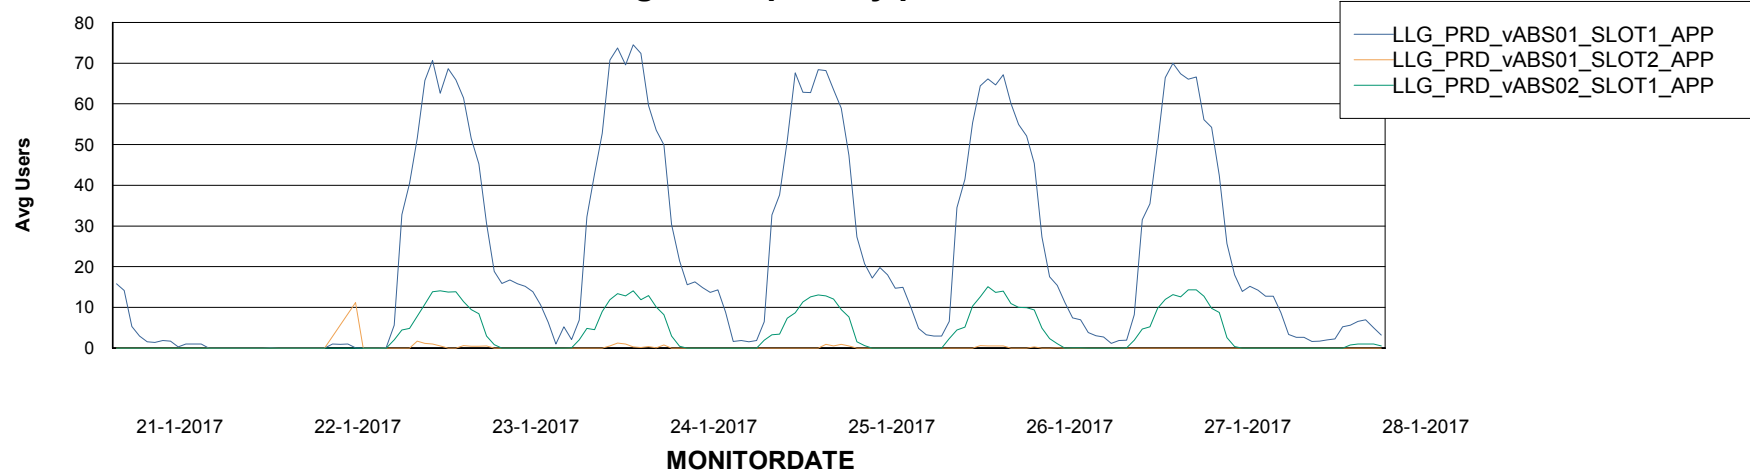

=====
ABSolute Application Server Services
=====

Avg users per day per ABS server