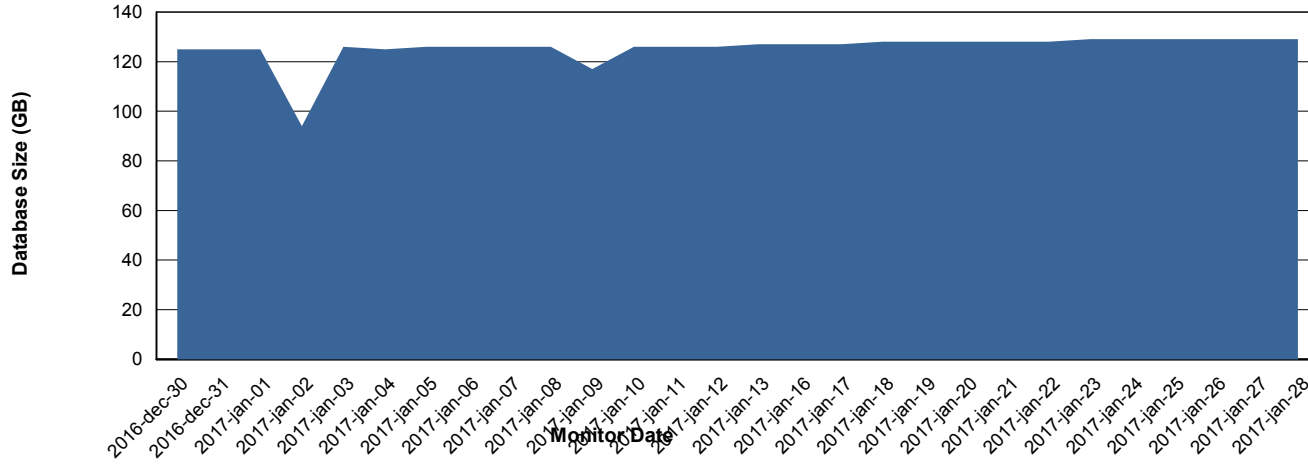

Customer LLG_Production
Database ID 53

DATABASE PERFORMANCE

LLGDBBI_Production

Weekly SLA Customer Report

Customer LLG_Production
Database ID 53

=====
DATABASE SIZE LLGDB_Production
=====
=====

Database growth over last month