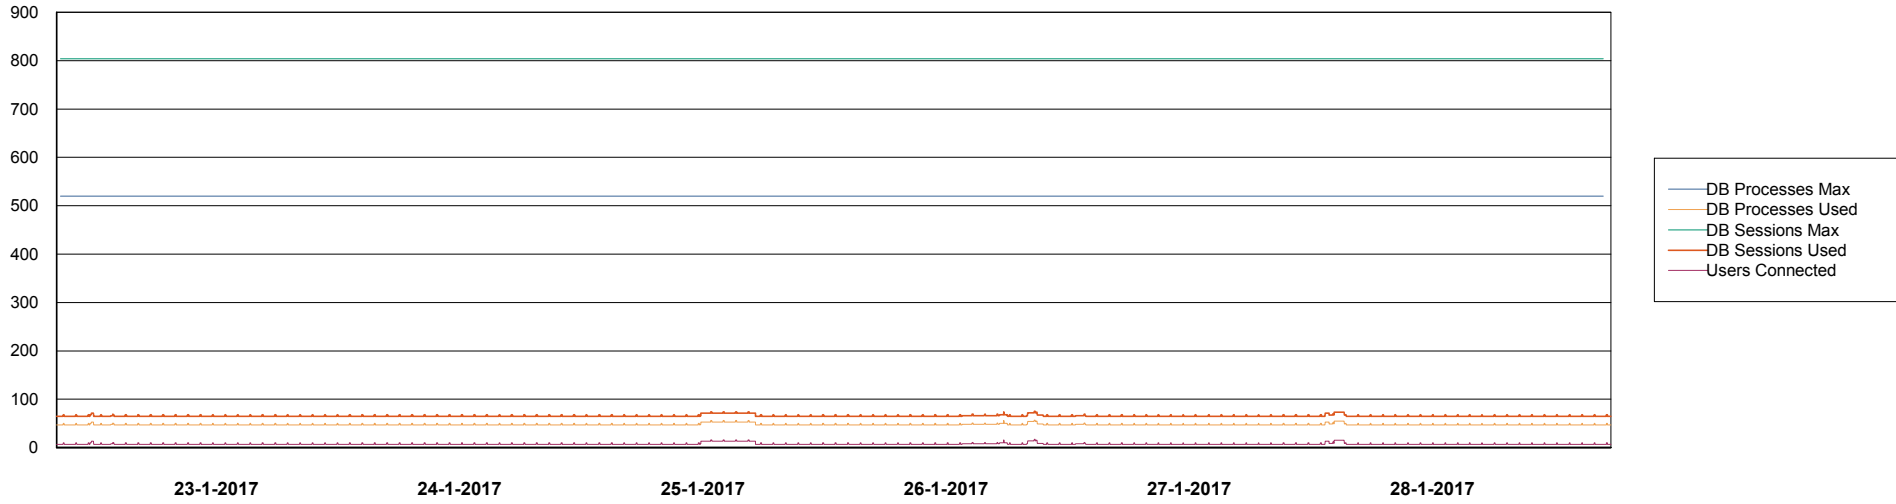

Weekly SLA Customer Report

Customer LLG_Production
Database ID 53

DATABASE PERFORMANCE LLGDB_Production

Weekly SLA Customer Report

Customer LLG_Production
Database ID 53

DATABASE PERFORMANCE LLGDB_Standby

Weekly SLA Customer Report

Customer LLG_Production
Database ID 53

DATABASE PERFORMANCE

LLGDBBI_Production

Weekly SLA Customer Report

Customer LLG_Production
Database ID 53

=====
DATABASE SIZE LLGDB_Production
=====
=====

Database growth over last month