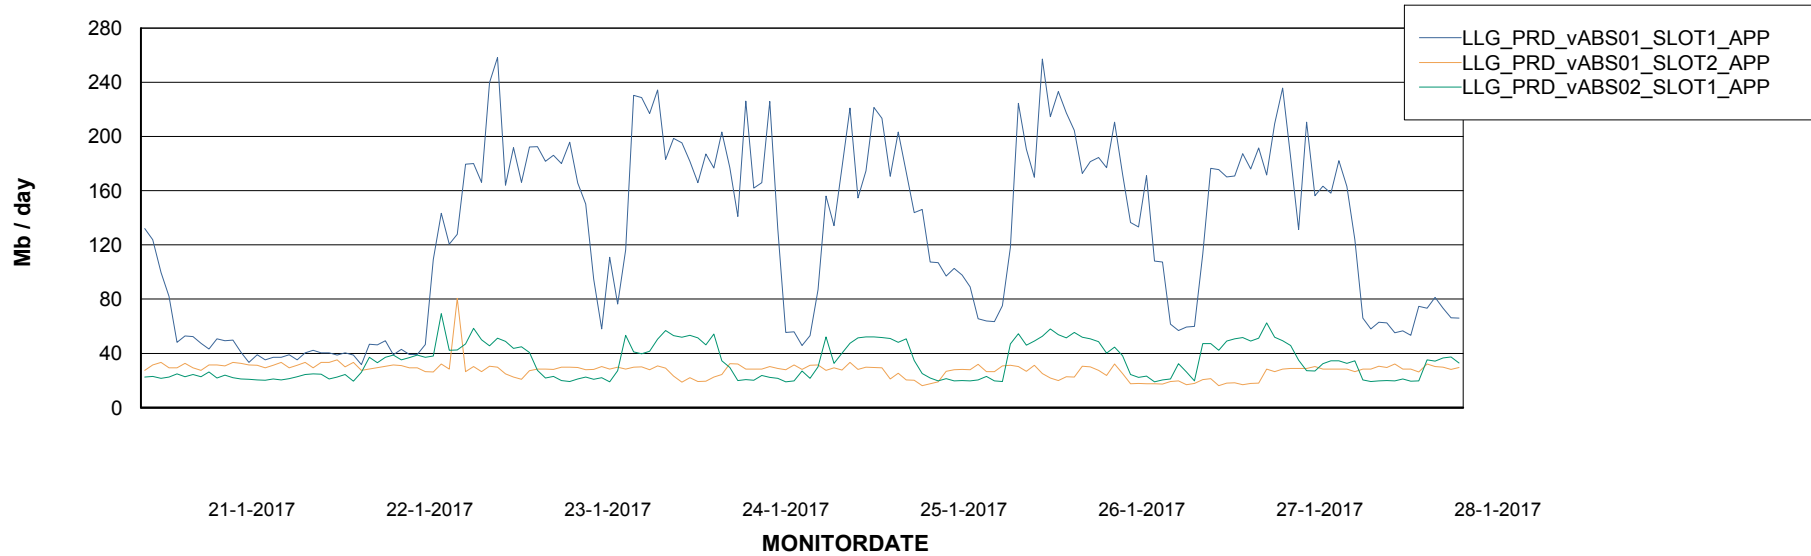

Weekly SLA Customer Report

Customer LLG_Production
Database ID 53

ABSolute Application Server Services

Disaster per ABS Server

Avg memory used per ABS Server Service

Weekly SLA Customer Report

Customer LLG_Production
Database ID 53