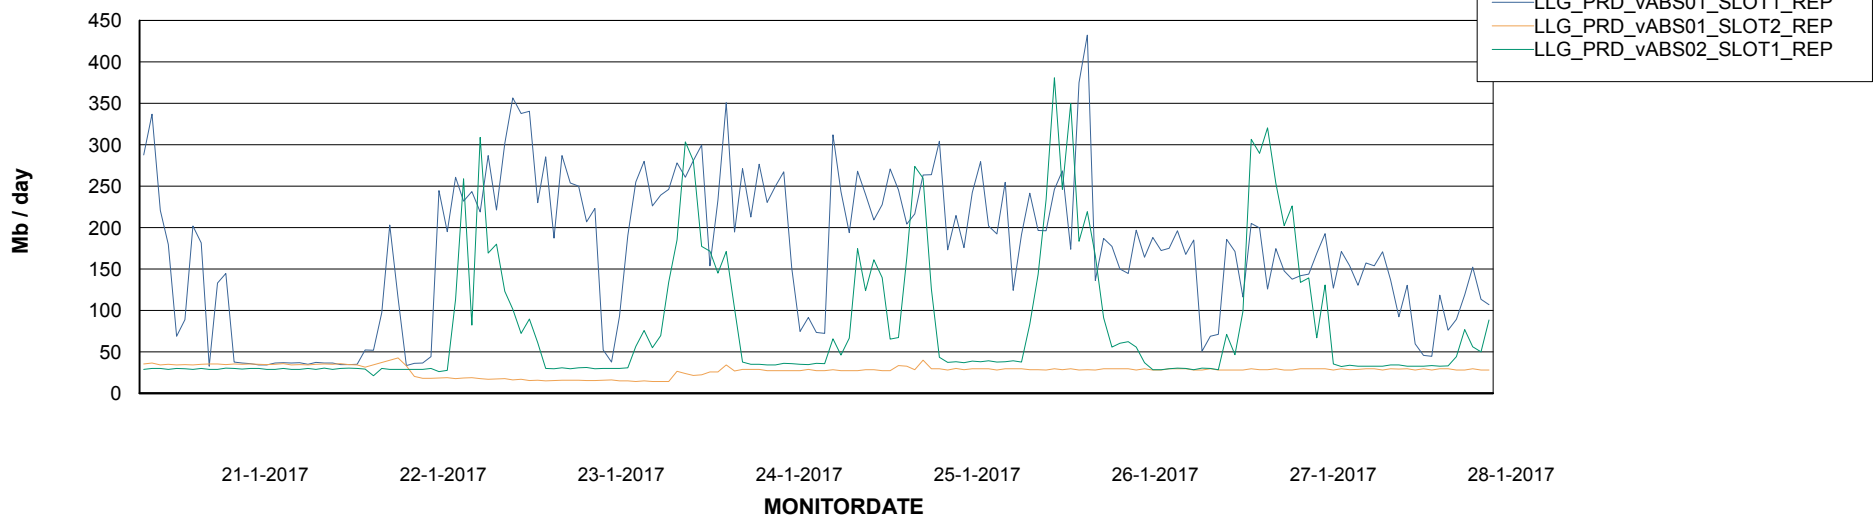

Avg memory used per ReportServer Service