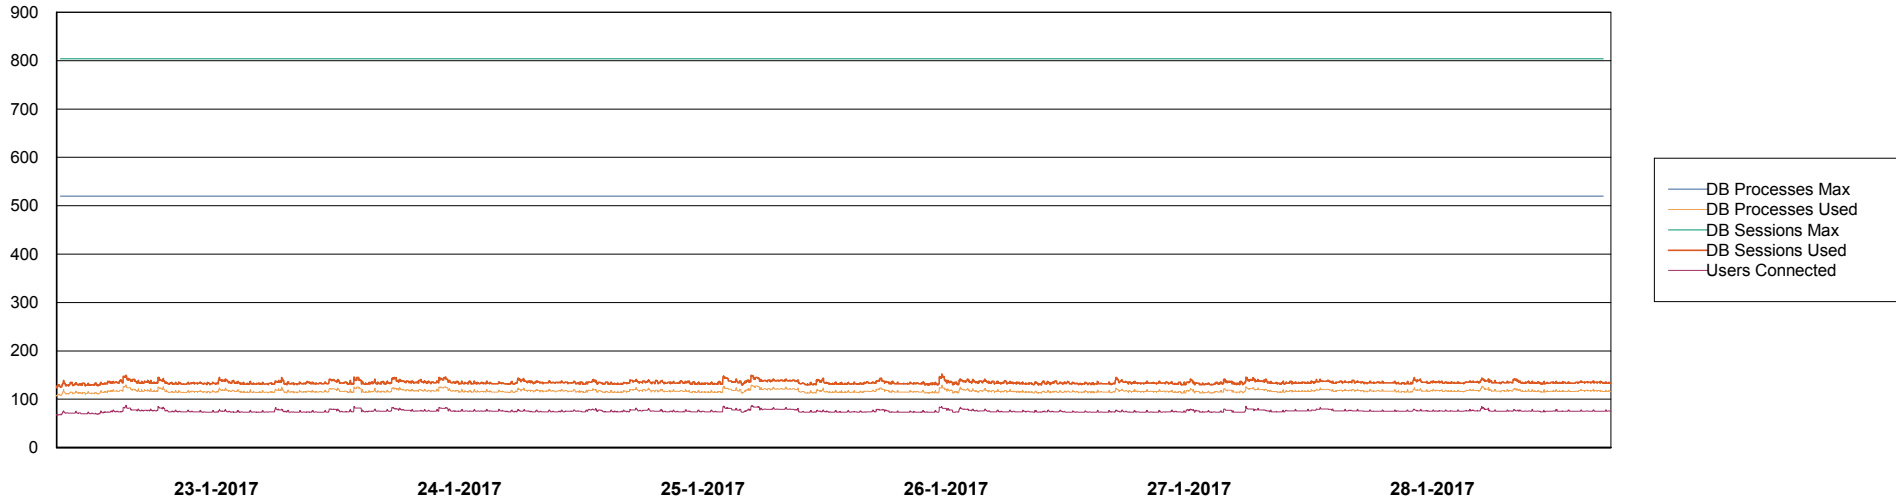

DATABASE PERFORMANCE LLGDB_Production