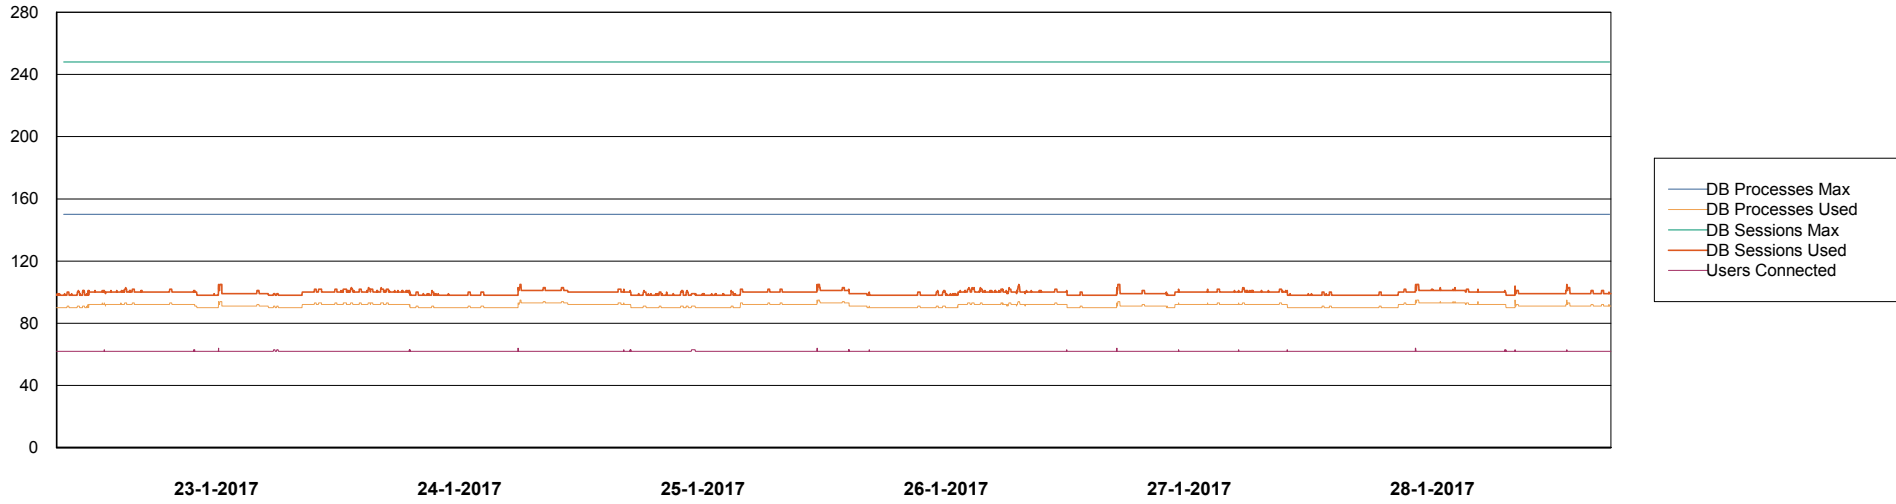

DATABASE PERFORMANCE JWRDB_Production