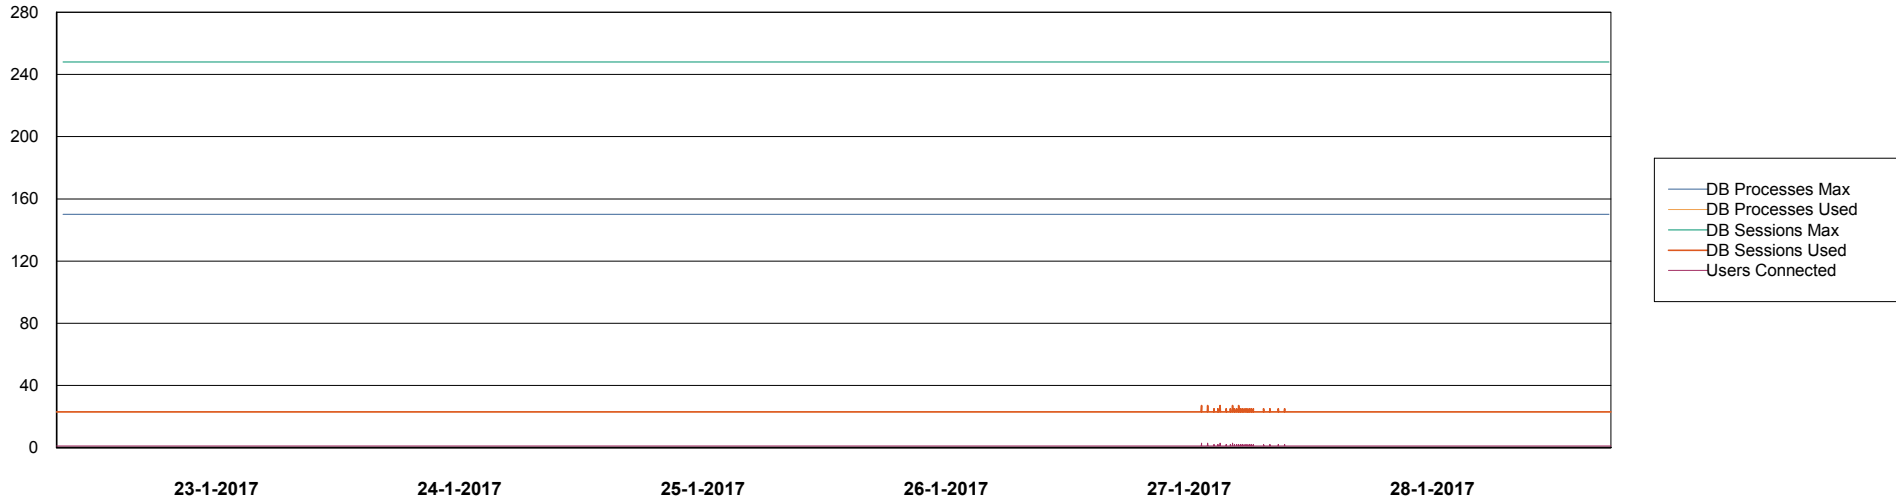

DATABASE PERFORMANCE JWRDB_Standby