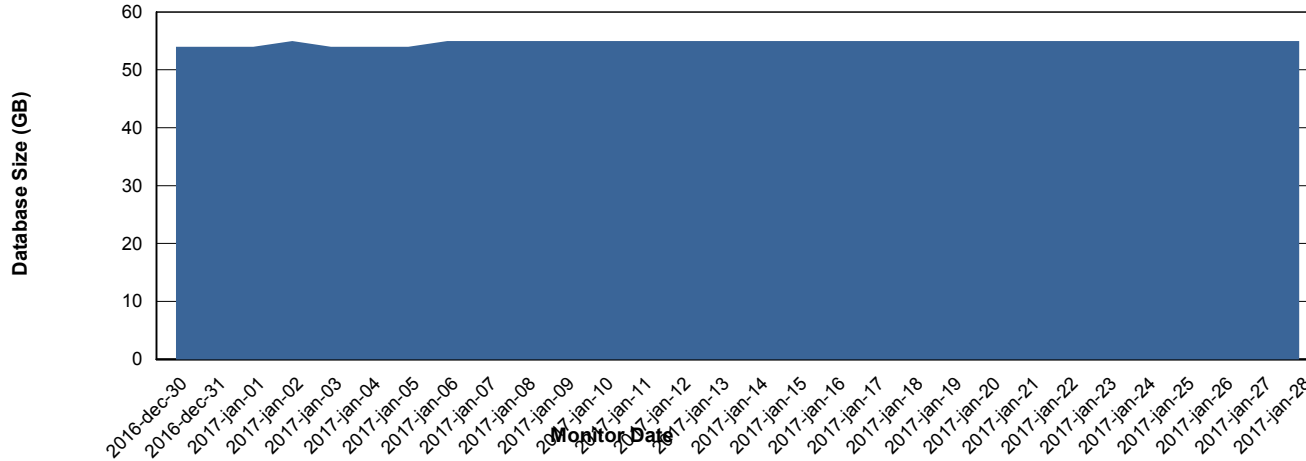

Database growth over last month

=====
DATABASE TABLESPACES JWRDB_Production
=====

TOTAL DATABASE SIZE PER TABLESPACE

Date	Tablespace Name	Filesize (Gb)	Usedsize (Gb)	Percentage free
28-1-2017	ABSDATA	21	17	19
	INDX	46	37	20
27-1-2017	ABSDATA	21	17	19
	INDX	46	37	20
26-1-2017	ABSDATA	21	17	19
	INDX	46	37	20
25-1-2017	ABSDATA	21	17	19
	INDX	46	37	20
24-1-2017	ABSDATA	21	17	19
	INDX	46	37	20
23-1-2017	ABSDATA	21	17	19
	INDX	46	37	20
22-1-2017	ABSDATA	21	17	19
	INDX	46	37	20