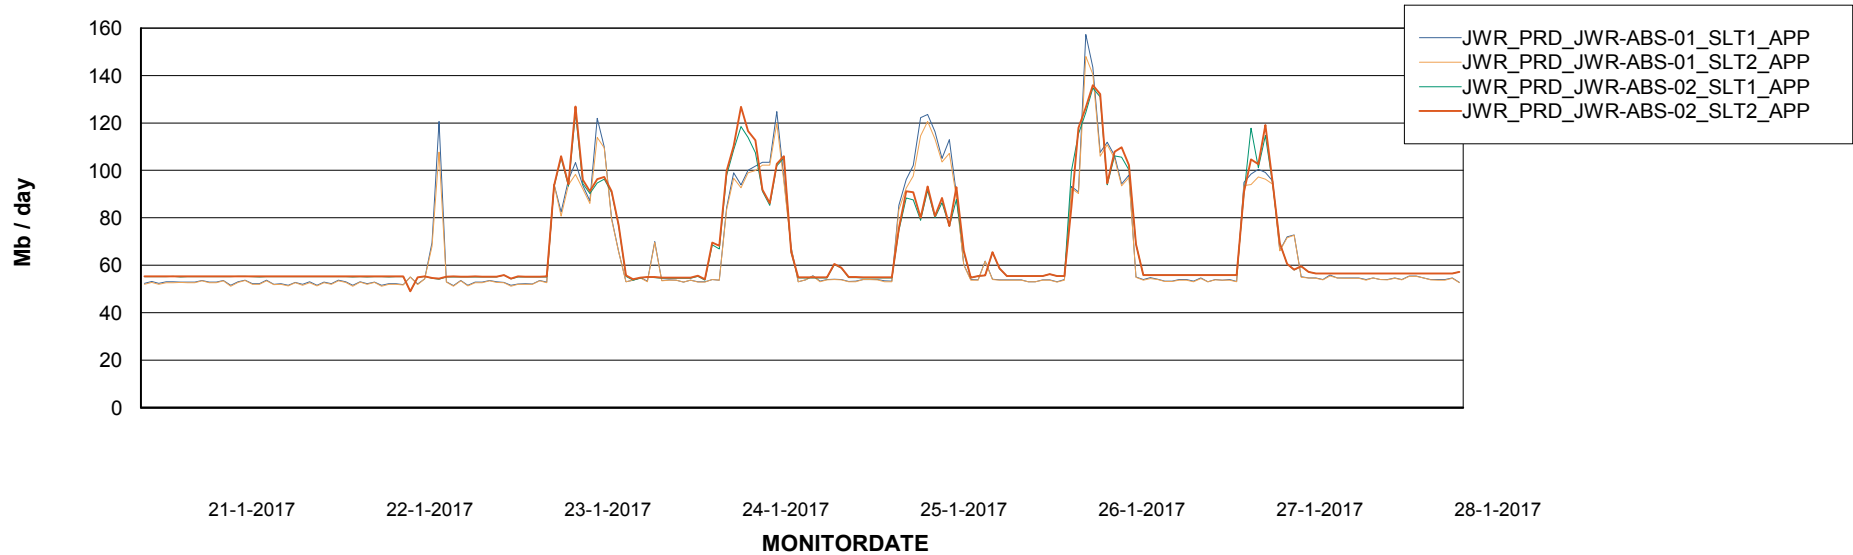

Avg memory used per ABS Server Service