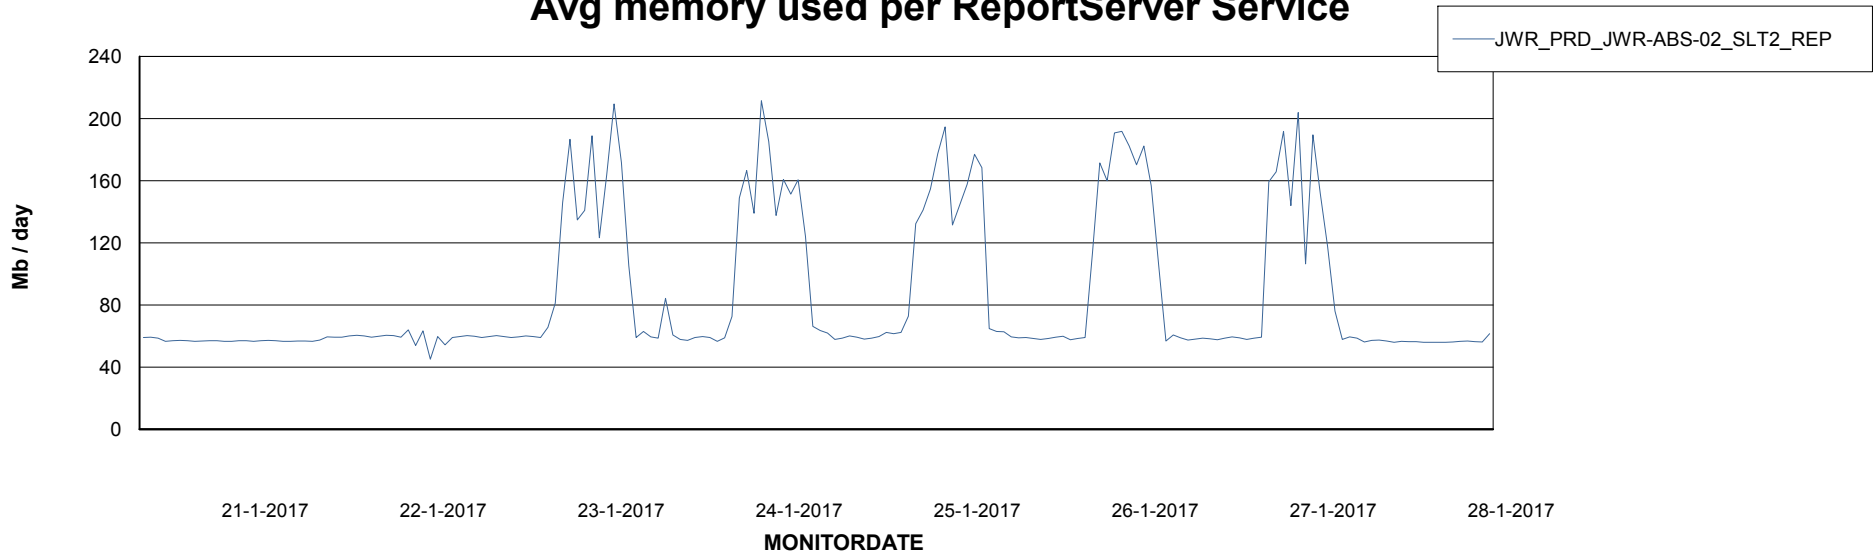

Avg memory used per ReportServer Service