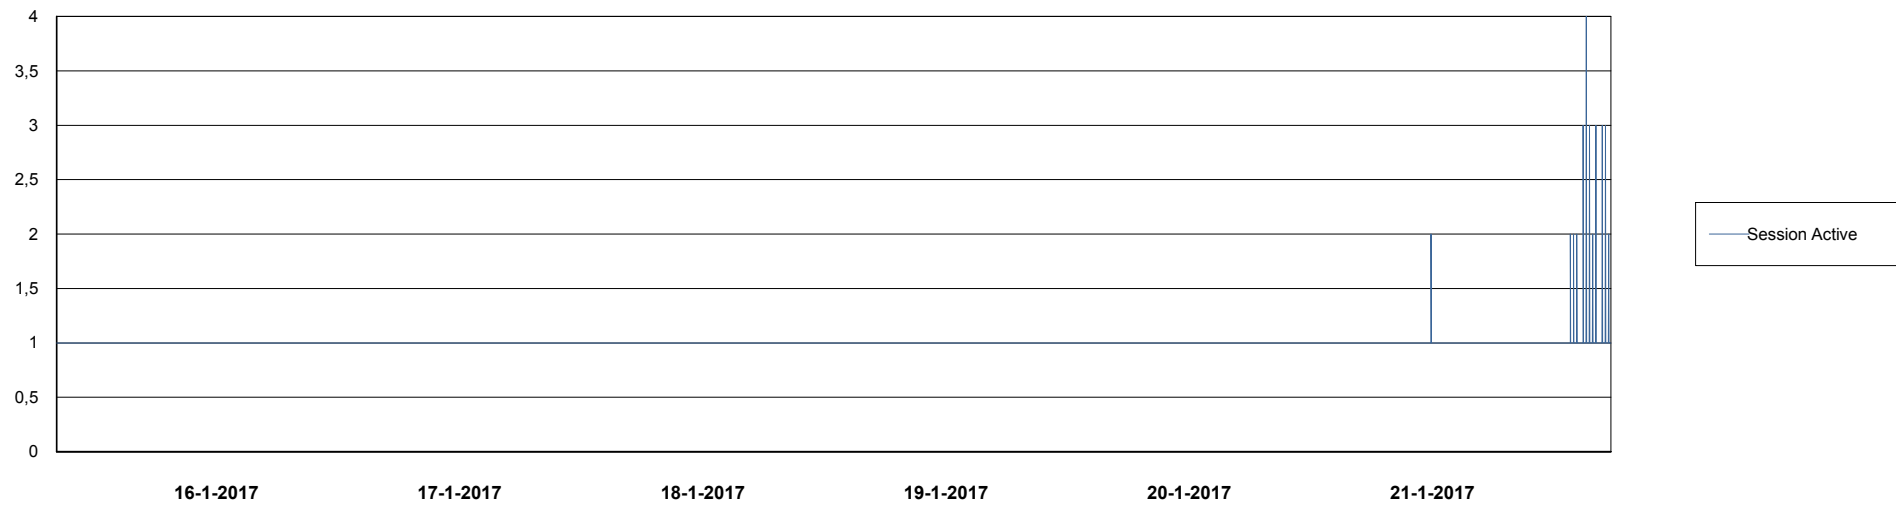

Weekly SLA Customer Report

Customer WBL_Production
Database ID 40

Weekly SLA Customer Report

Customer WBL_Production
Database ID 40

DATABASE PERFORMANCE WBLDB_Standby

Weekly SLA Customer Report

Customer WBL_Production
Database ID 40