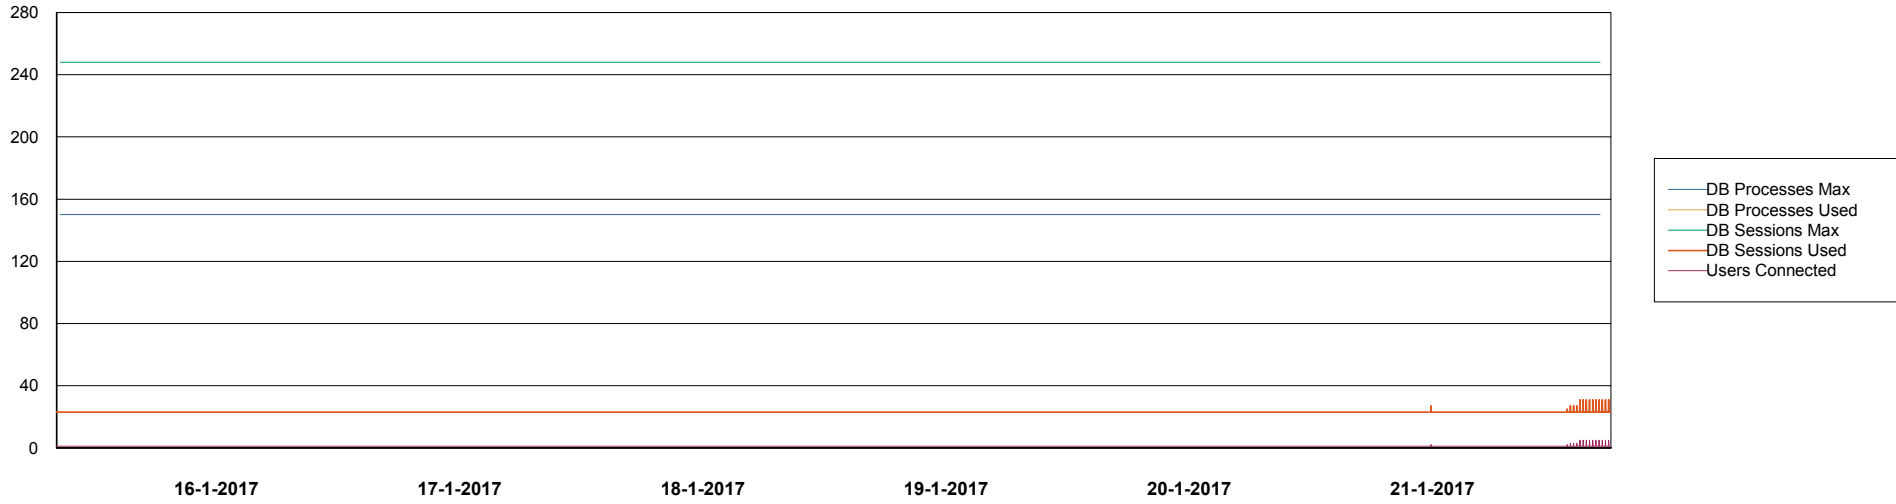

Weekly SLA Customer Report

Customer WBL_Production
Database ID 40

Weekly SLA Customer Report

Customer WBL_Production
Database ID 40

DATABASE PERFORMANCE WBLDB_Standby

Weekly SLA Customer Report

Customer WBL_Production
Database ID 40